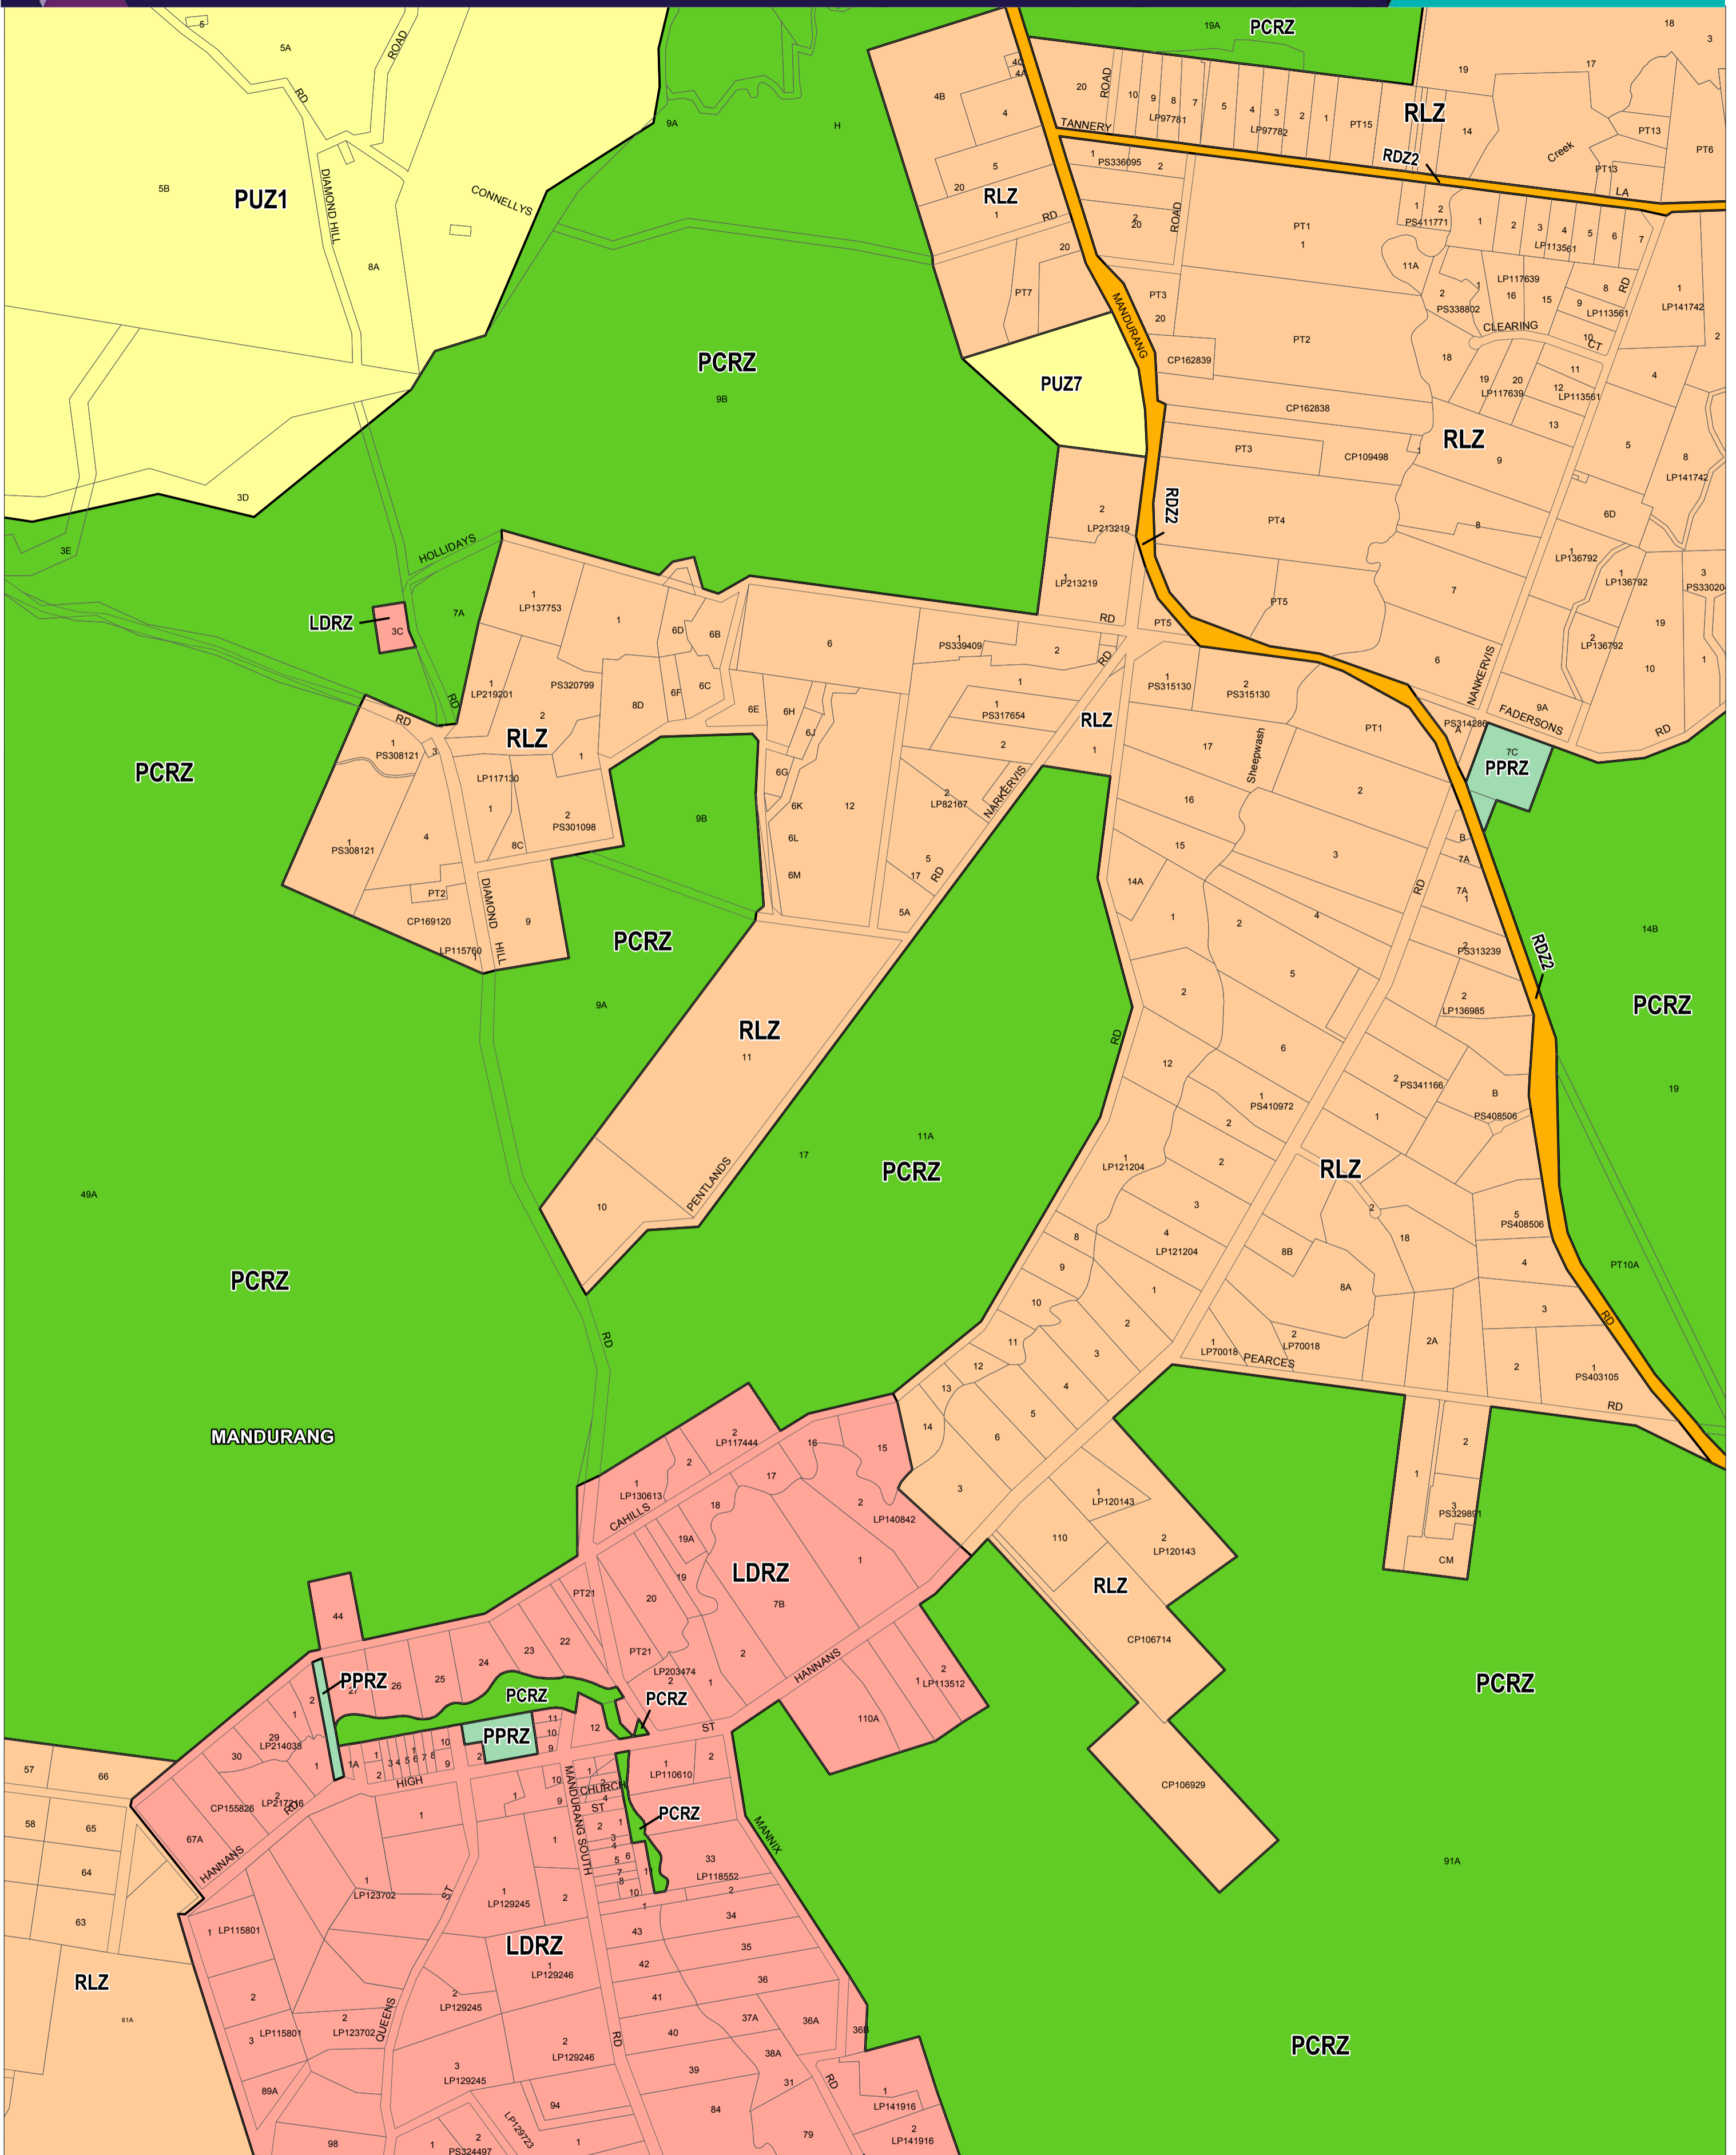

GREATER BENDIGO PLANNING SCHEME - LOCAL PROVISION

- **Public Land**
  - PCRZ Public Conservation And Resource Zone
  - PPRZ Public Park And Recreation Zone
  - PUZ7 Public Use Zone - Other Public Use
  - PUZ1 Public Use Zone - Service And Utility
  - RDZ2 Road Zone - Category 2
- **Residential**
  - LDRZ Low Density Residential Zone
  - RLZ Rural Living Zone

Municipal Boundary (if shown)

AUSTRALIAN MAP GRID ZONE 55
PREPARED BY: Planning Mapping Services

Printed: 10/2/2017

AMENDMENT C212

Environment, Land, Water and Planning

ZONES

MAP No 27