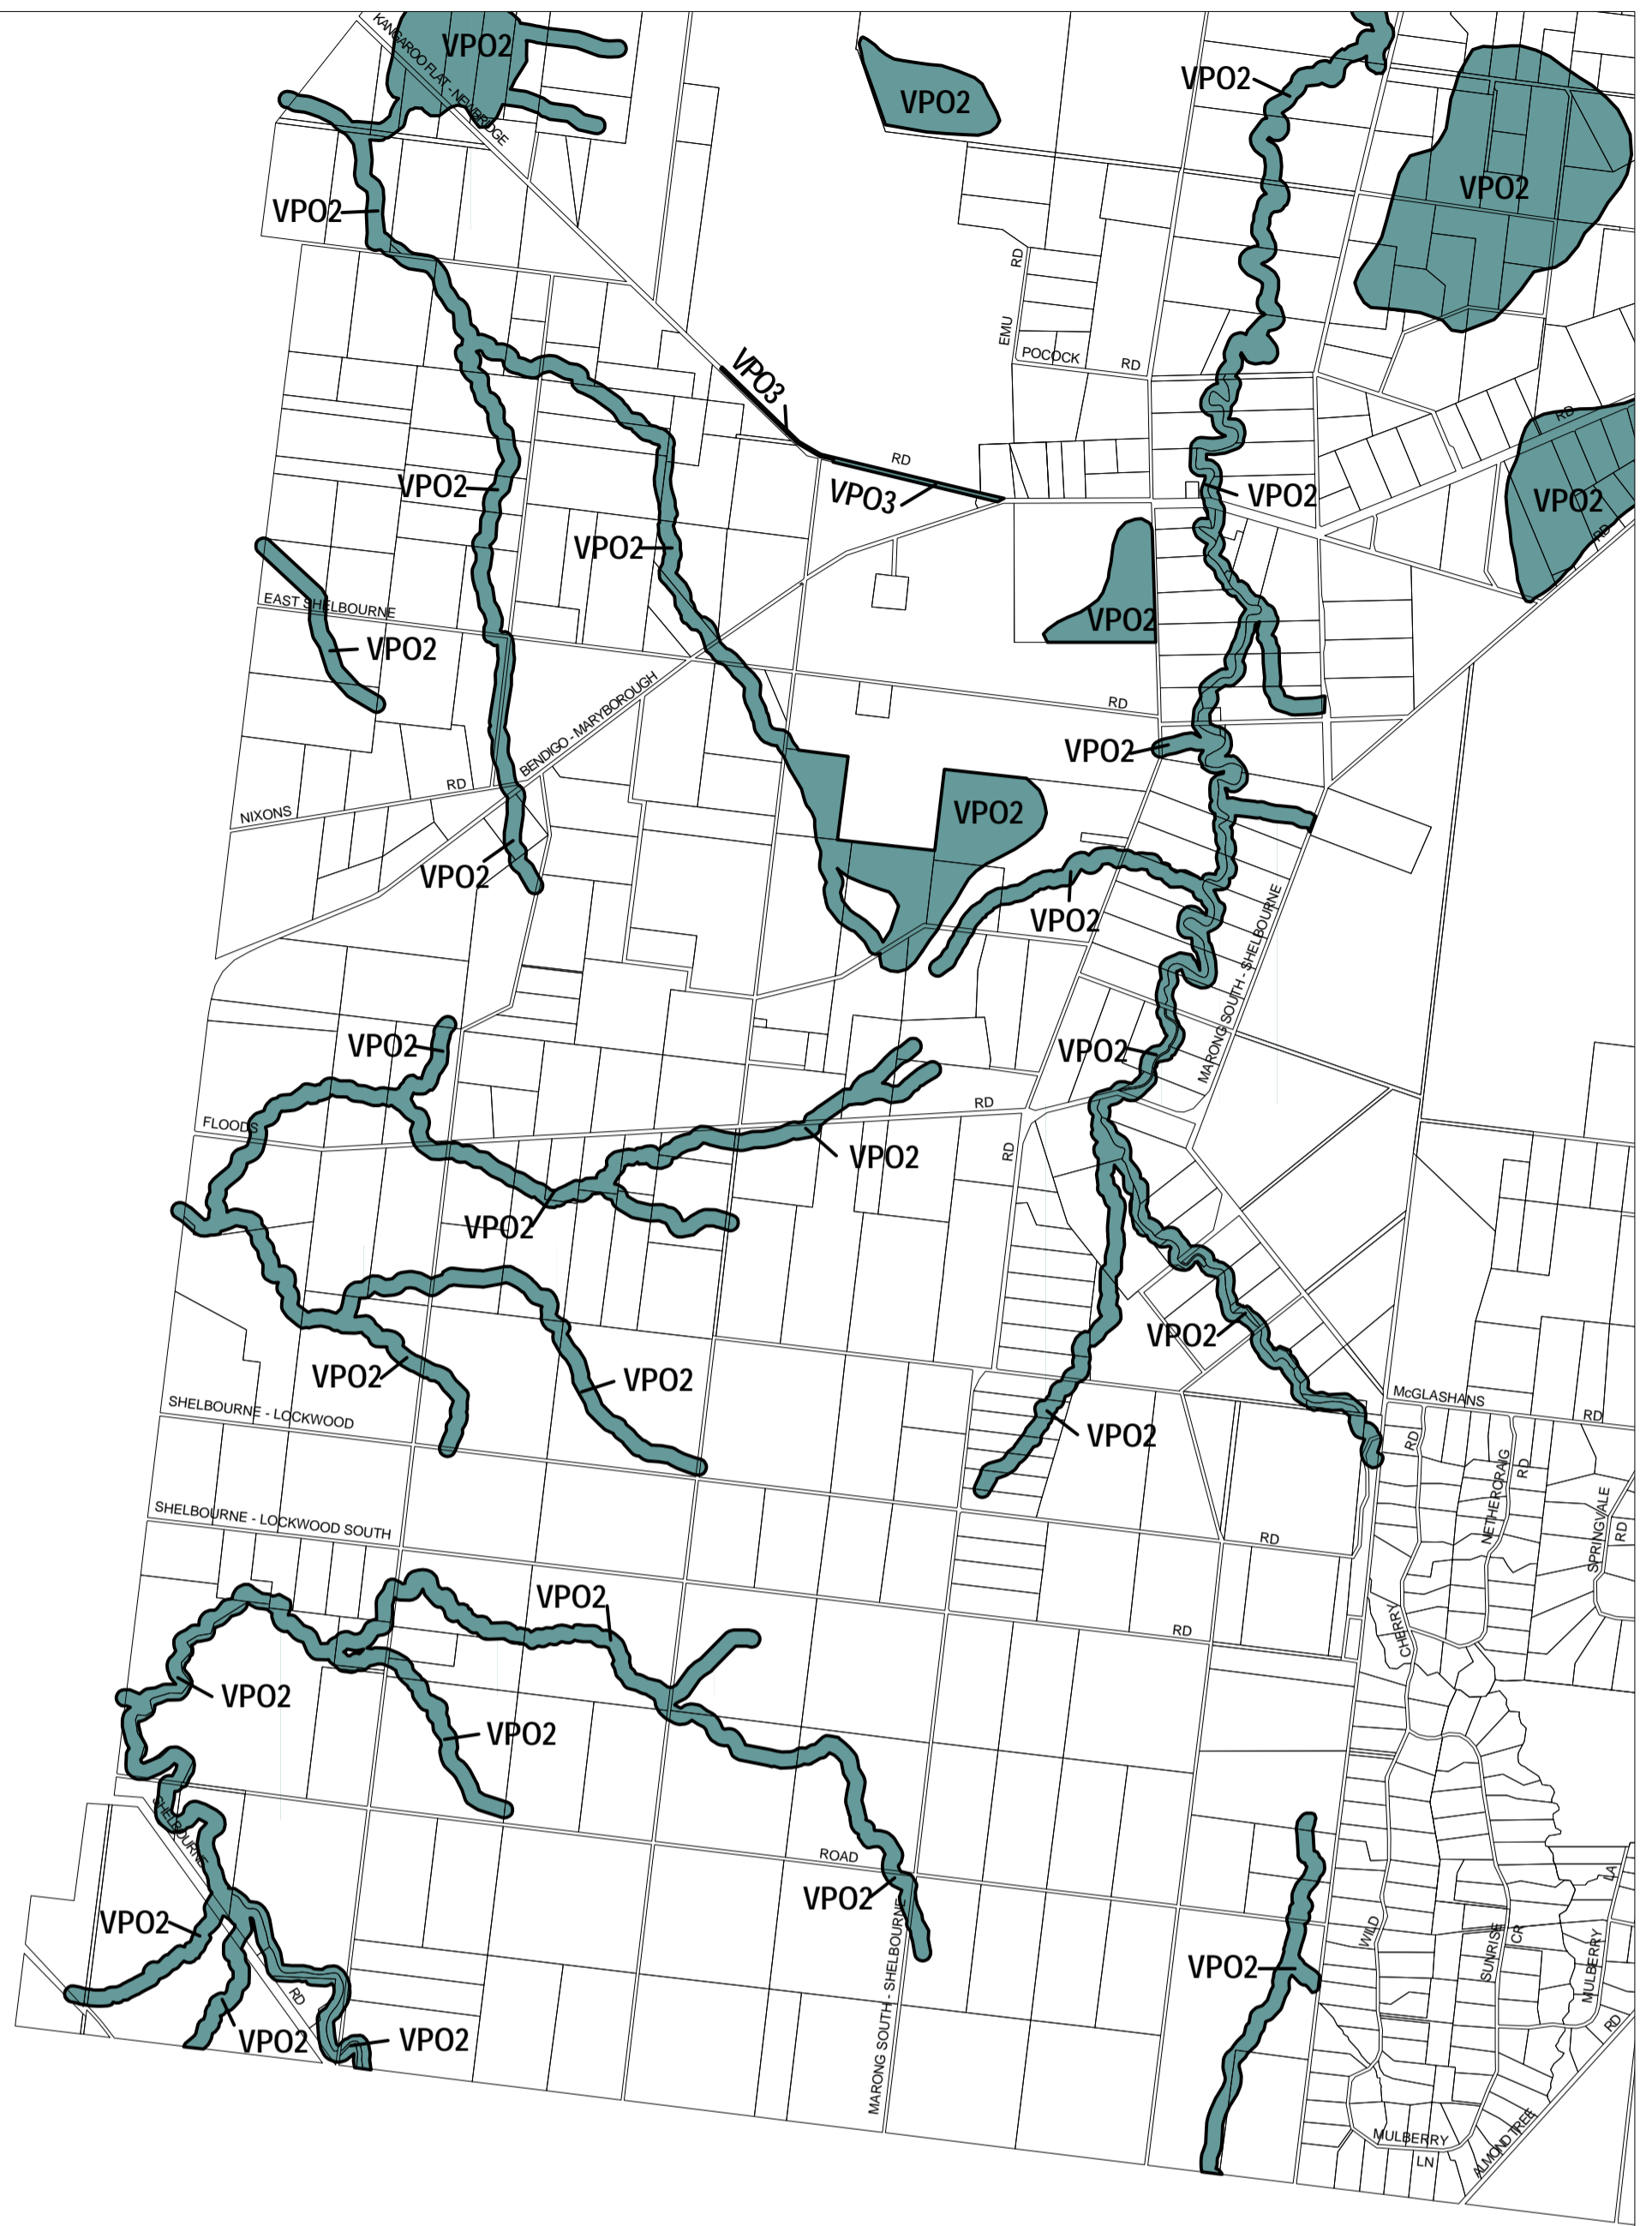

GREATER BENDIGO PLANNING SCHEME - LOCAL PROVISION

1. **Overlays**
2. Vegetation Protection Overlay - Schedule 2
   - Vegetation Protection Overlay - Schedule 3

AUSTRALIAN MAP GRID ZONE 55

Printed: 25/6/2007