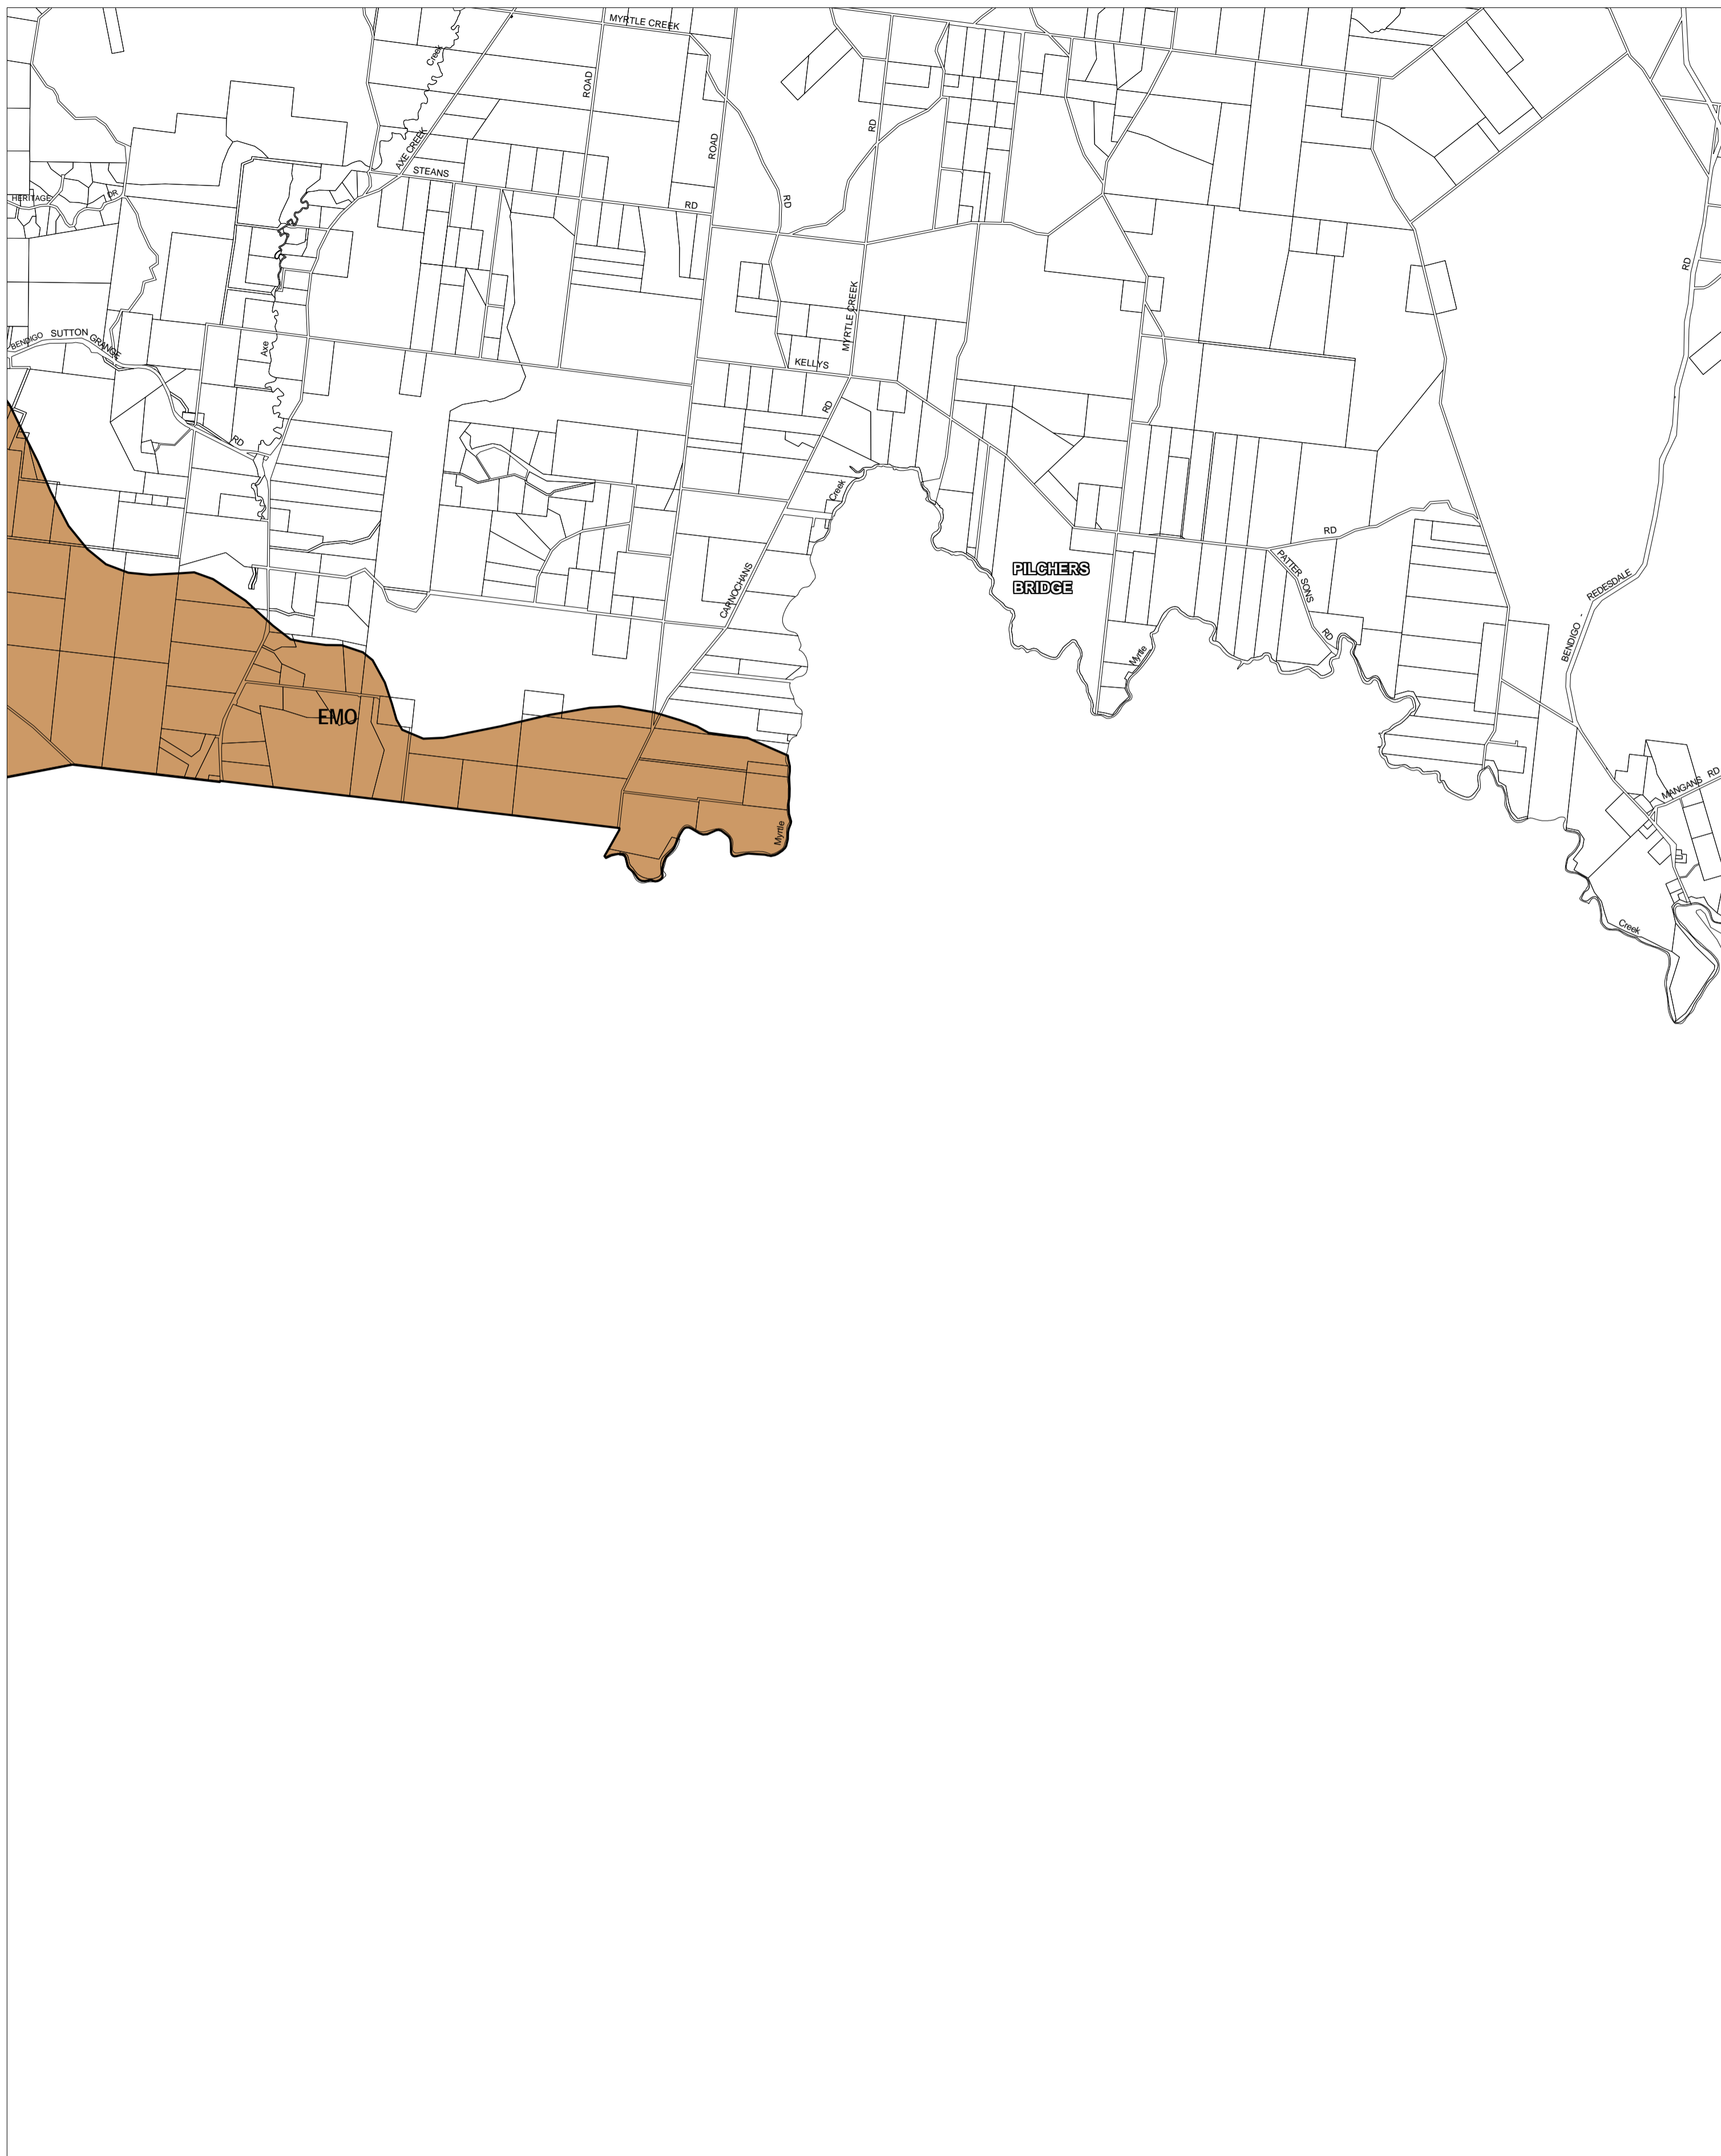

GREATER BENDIGO PLANNING SCHEME - LOCAL PROVISION

Overlays

EMO Erosion Management Overlay

AUSTRALIAN MAP GRID ZONE 55

Printed: 25/6/2007