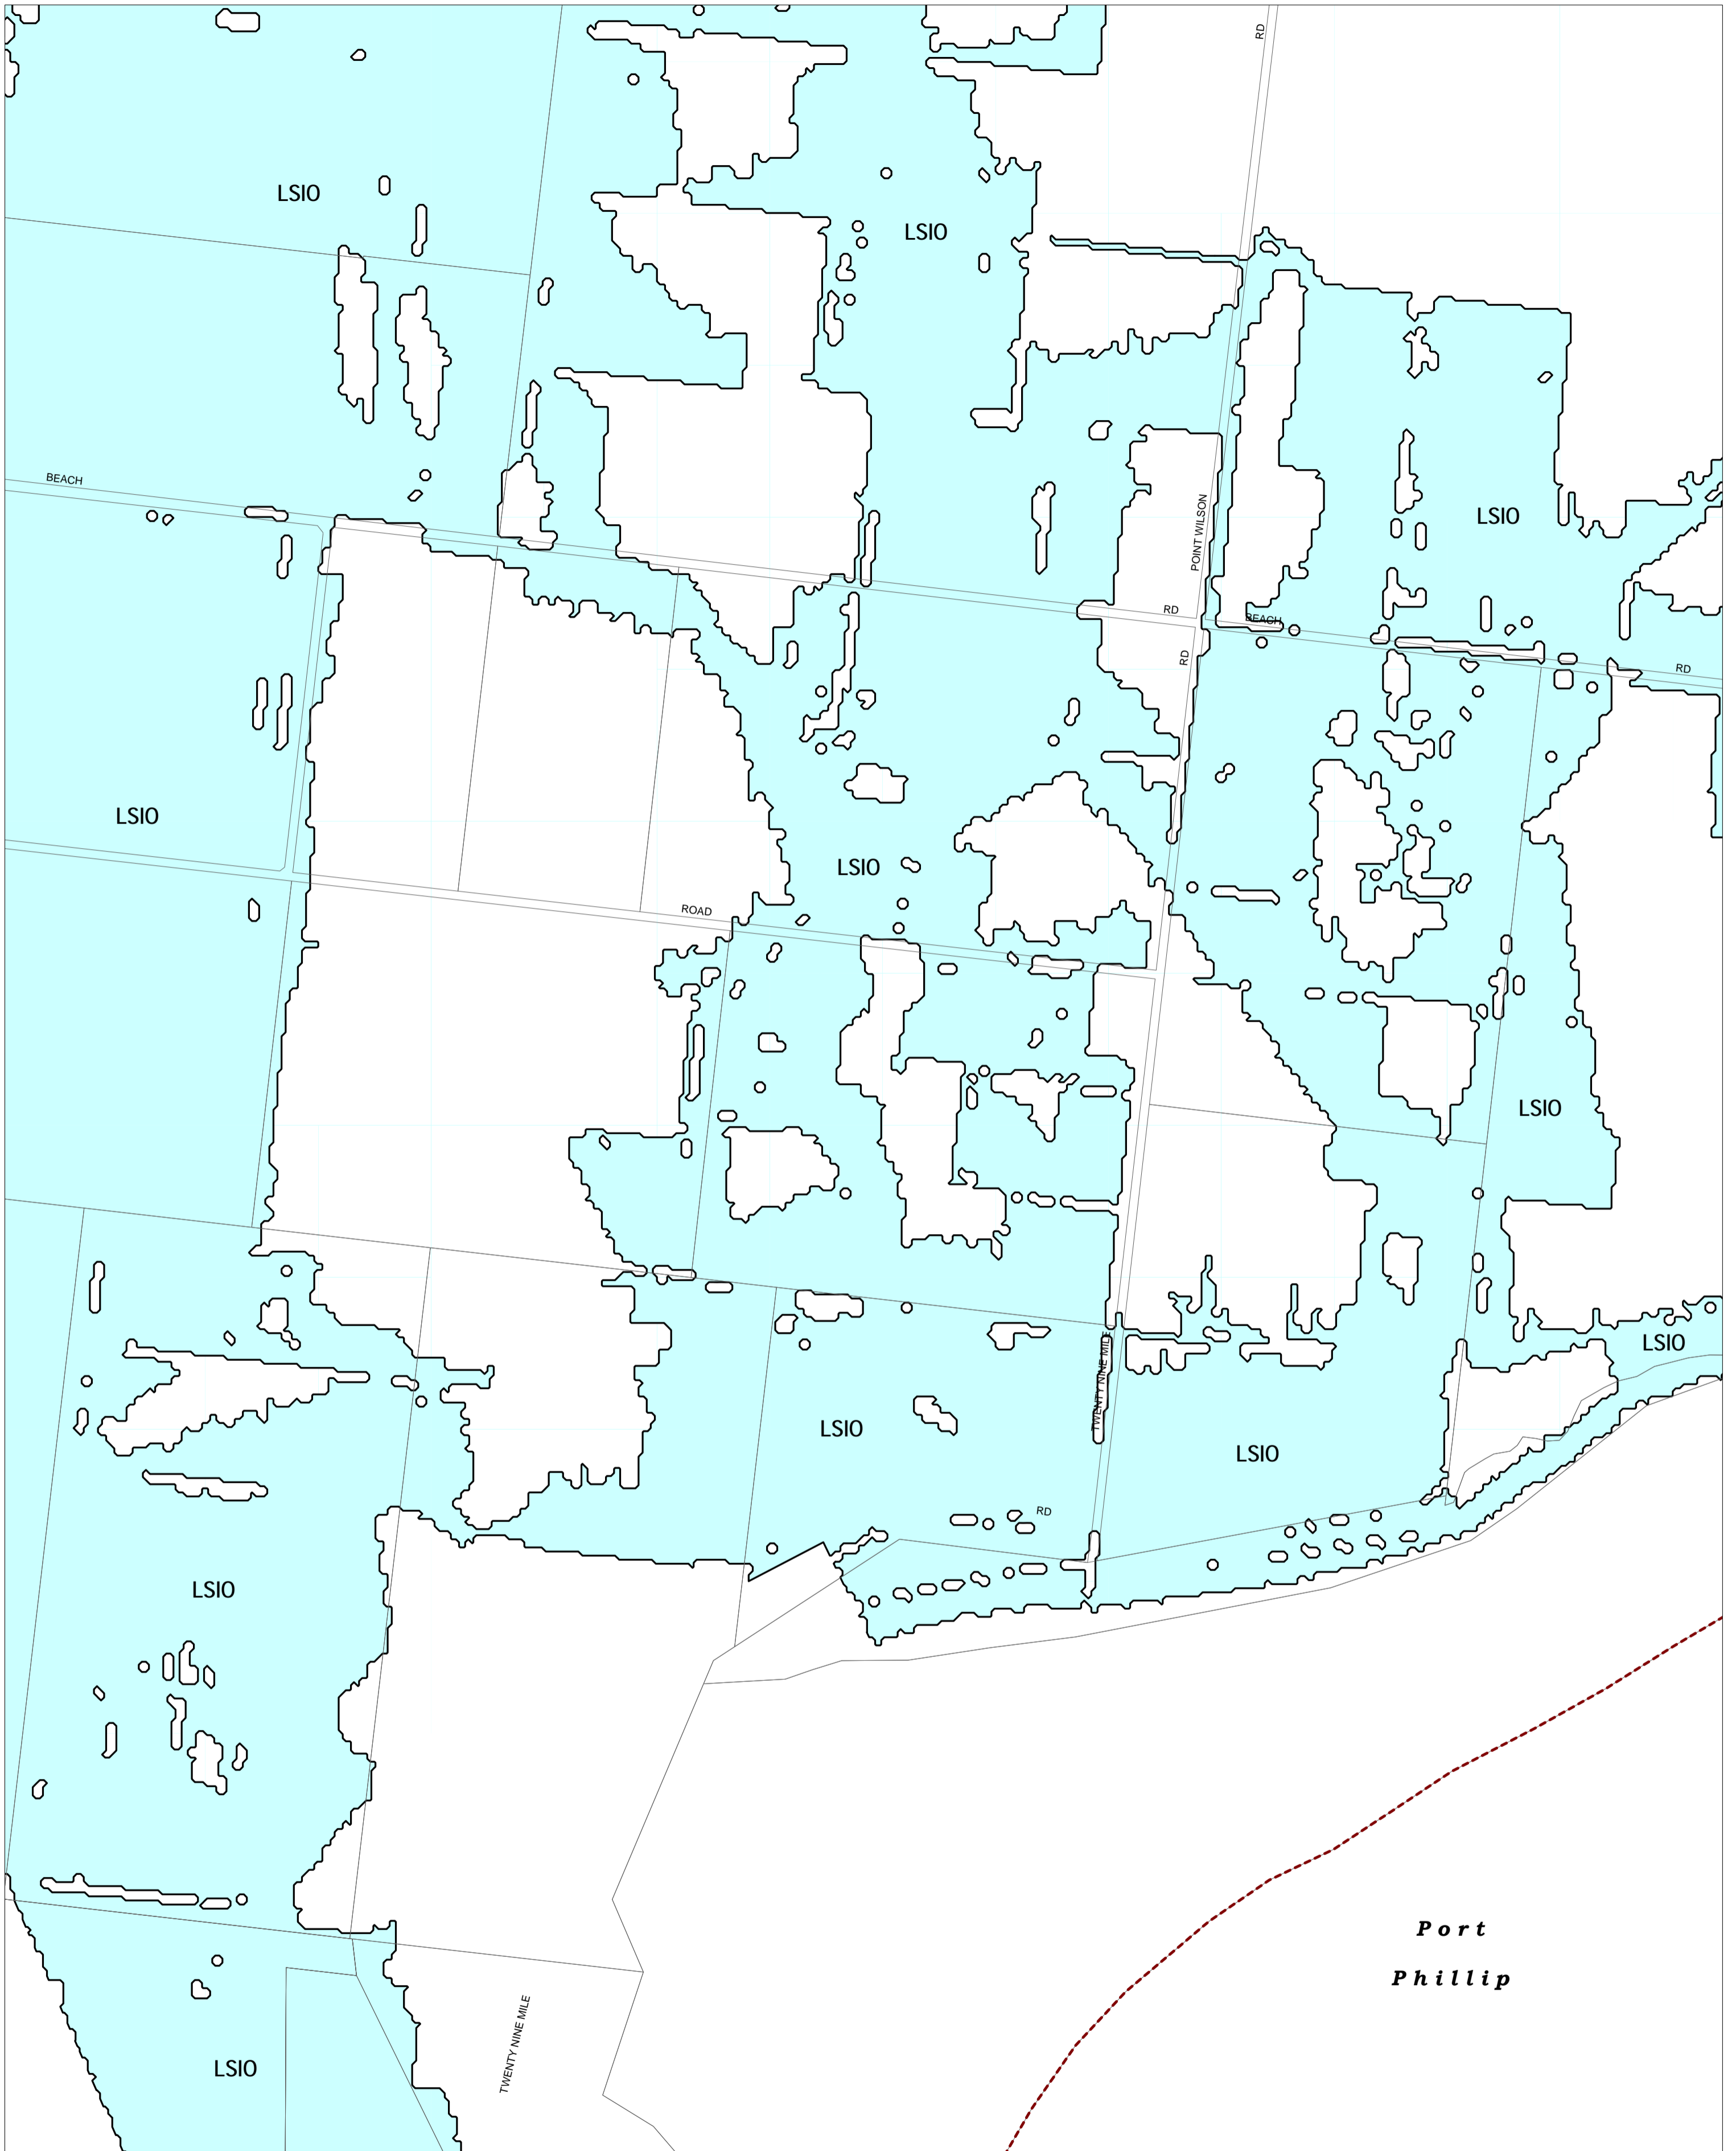

GREATER GEELONG PLANNING SCHEME - LOCAL PROVISION

Overlays

- LSIO Land Subject to Inundation Overlay

INDEX TO ADJOINING METRIC SERIES MAP

1	2	3	4
5	6	7	8
9	10	11	12
13	14	15	16
17	18	19	20
21	22	23	24
25	26	27	28
29	30	31	32
33	34	35	36
37	38	39	40
41	42	43	44
45	46	47	48
49	50	51	52
53	54	55	56
57	58	59	60
61	62	63	64
65	66	67	68
69	70	71	72
73	74	75	76
77	78	79	80
81	82	83	84
85	86	87	88
89	90	91	92

Printed: 18/11/2011

AMENDMENT C127 PT.2