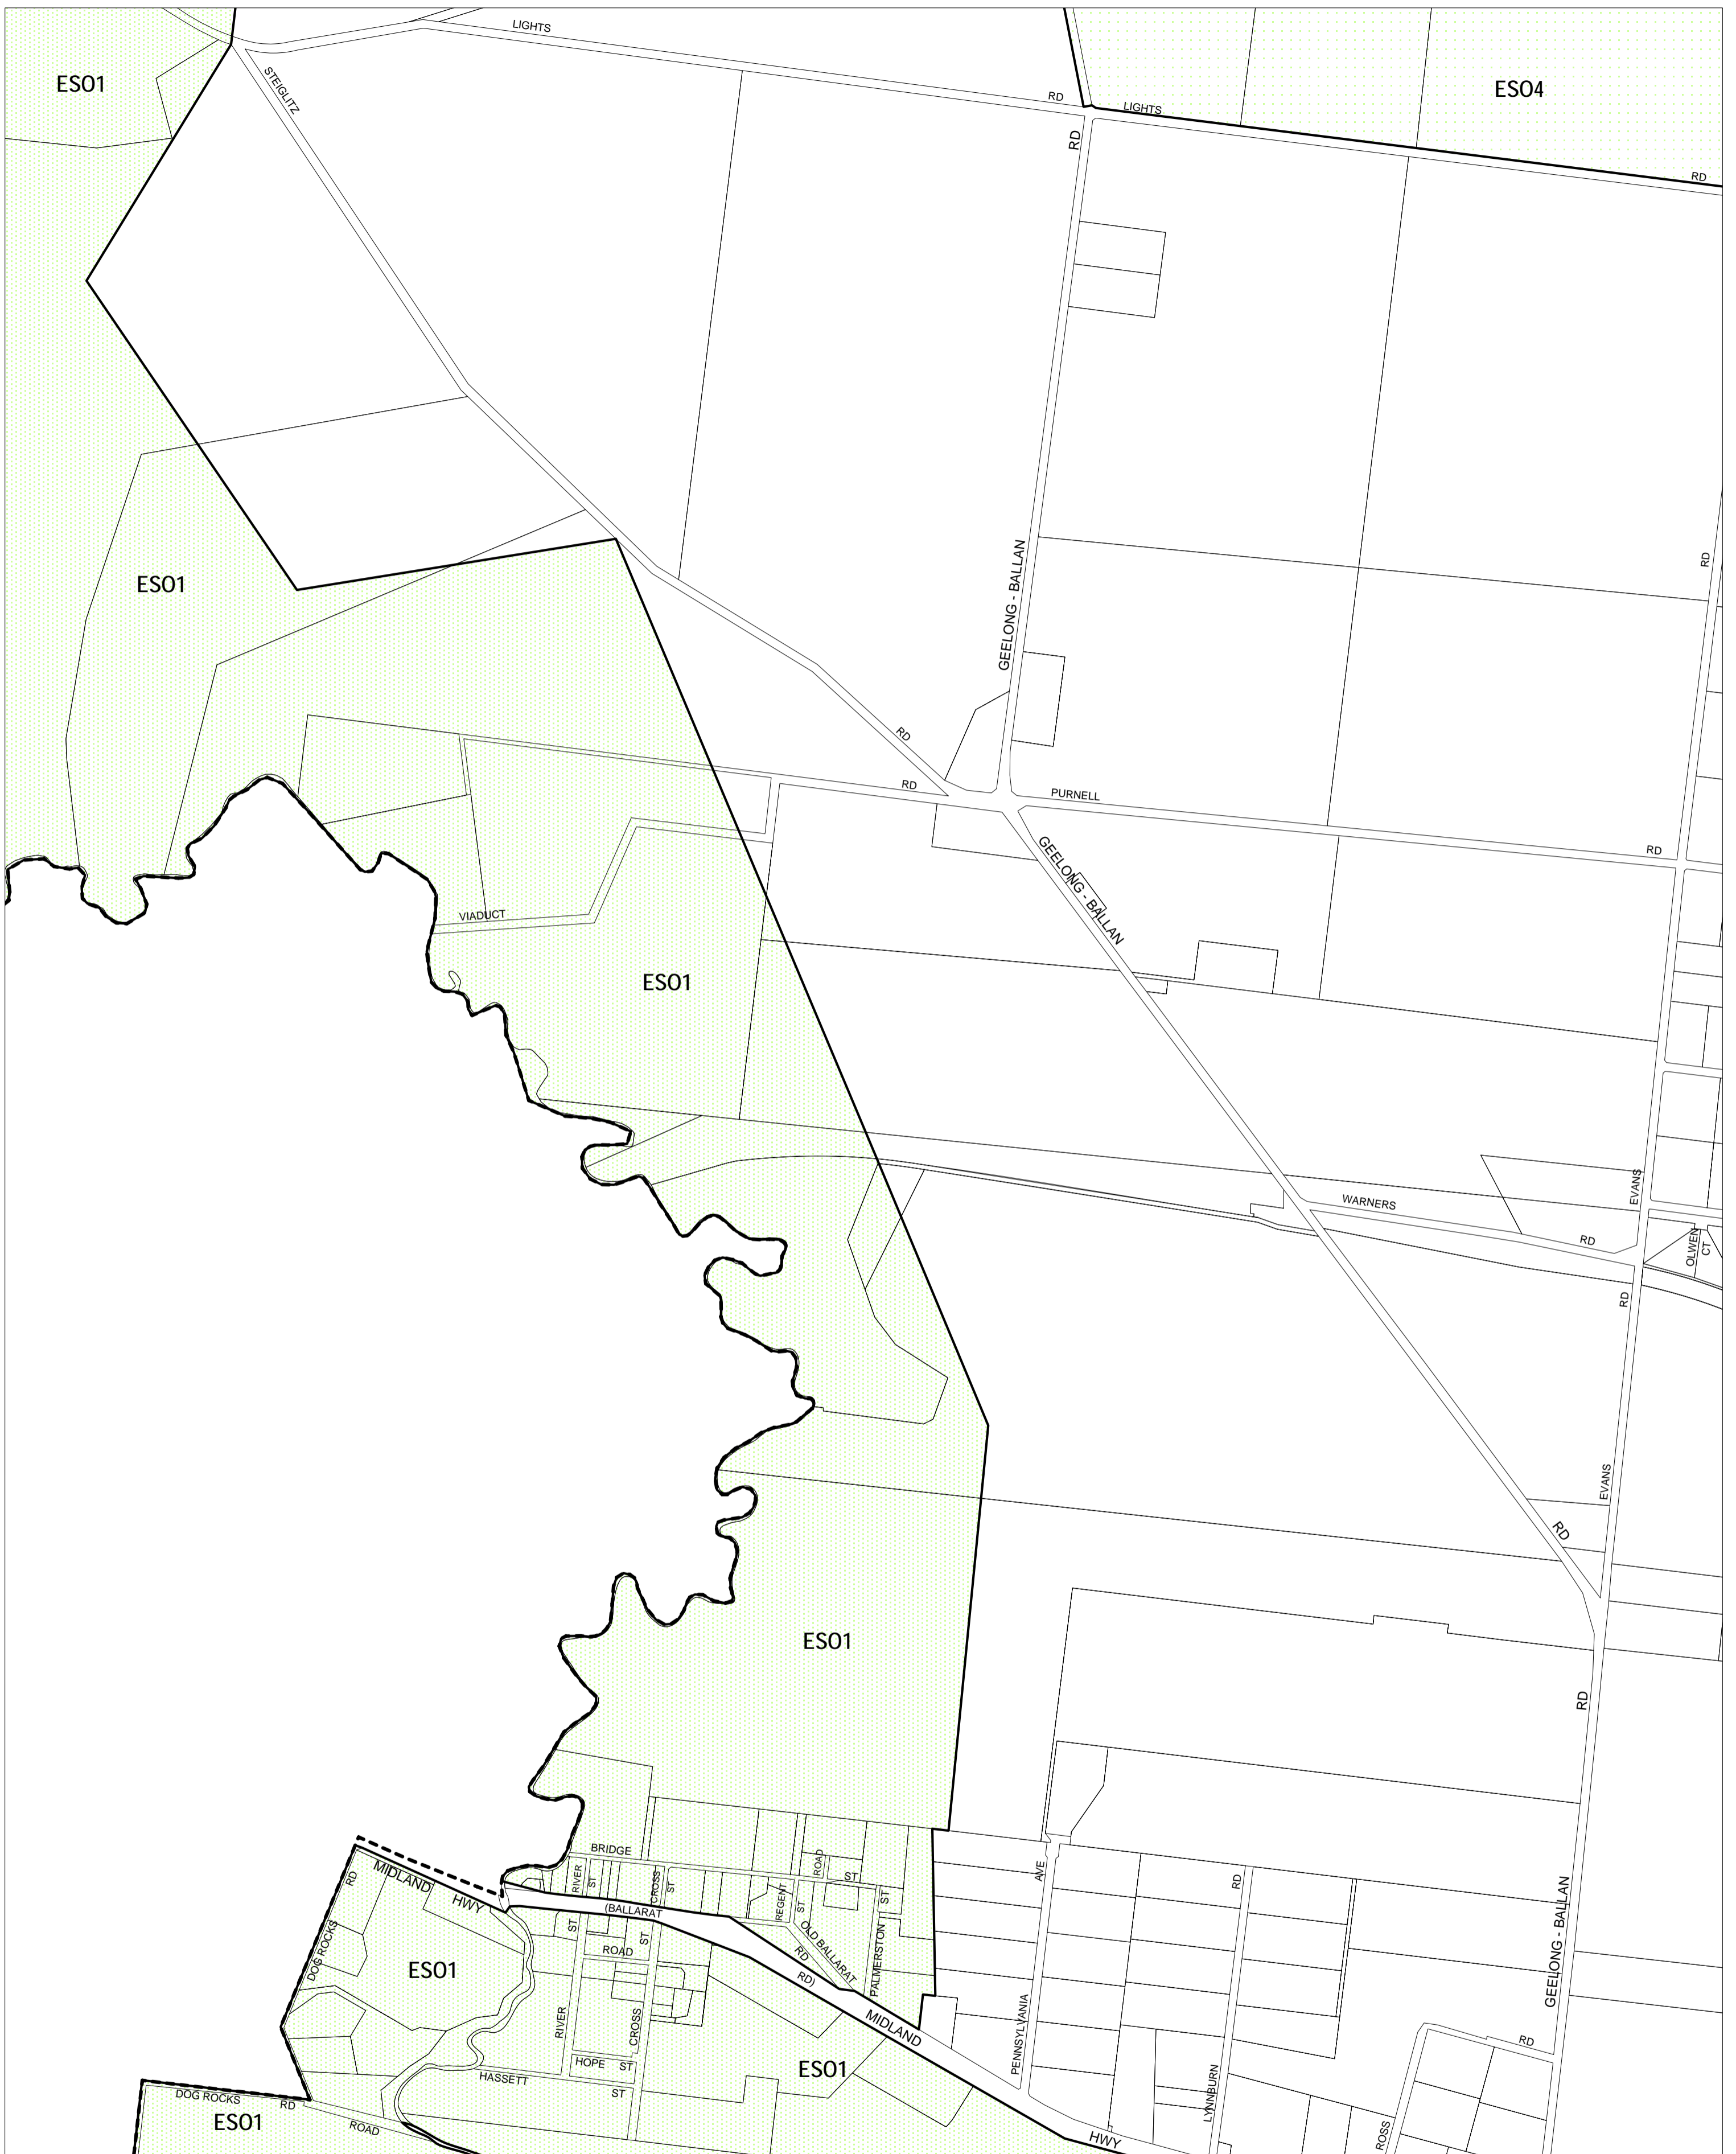

GREATER GEELONG PLANNING SCHEME - LOCAL PROVISION

Overlays	
ES01	Environmental Significance Overlay - Schedule 1
ES04	Environmental Significance Overlay - Schedule 4

Printed: 19/7/2010

AMENDMENT VC68