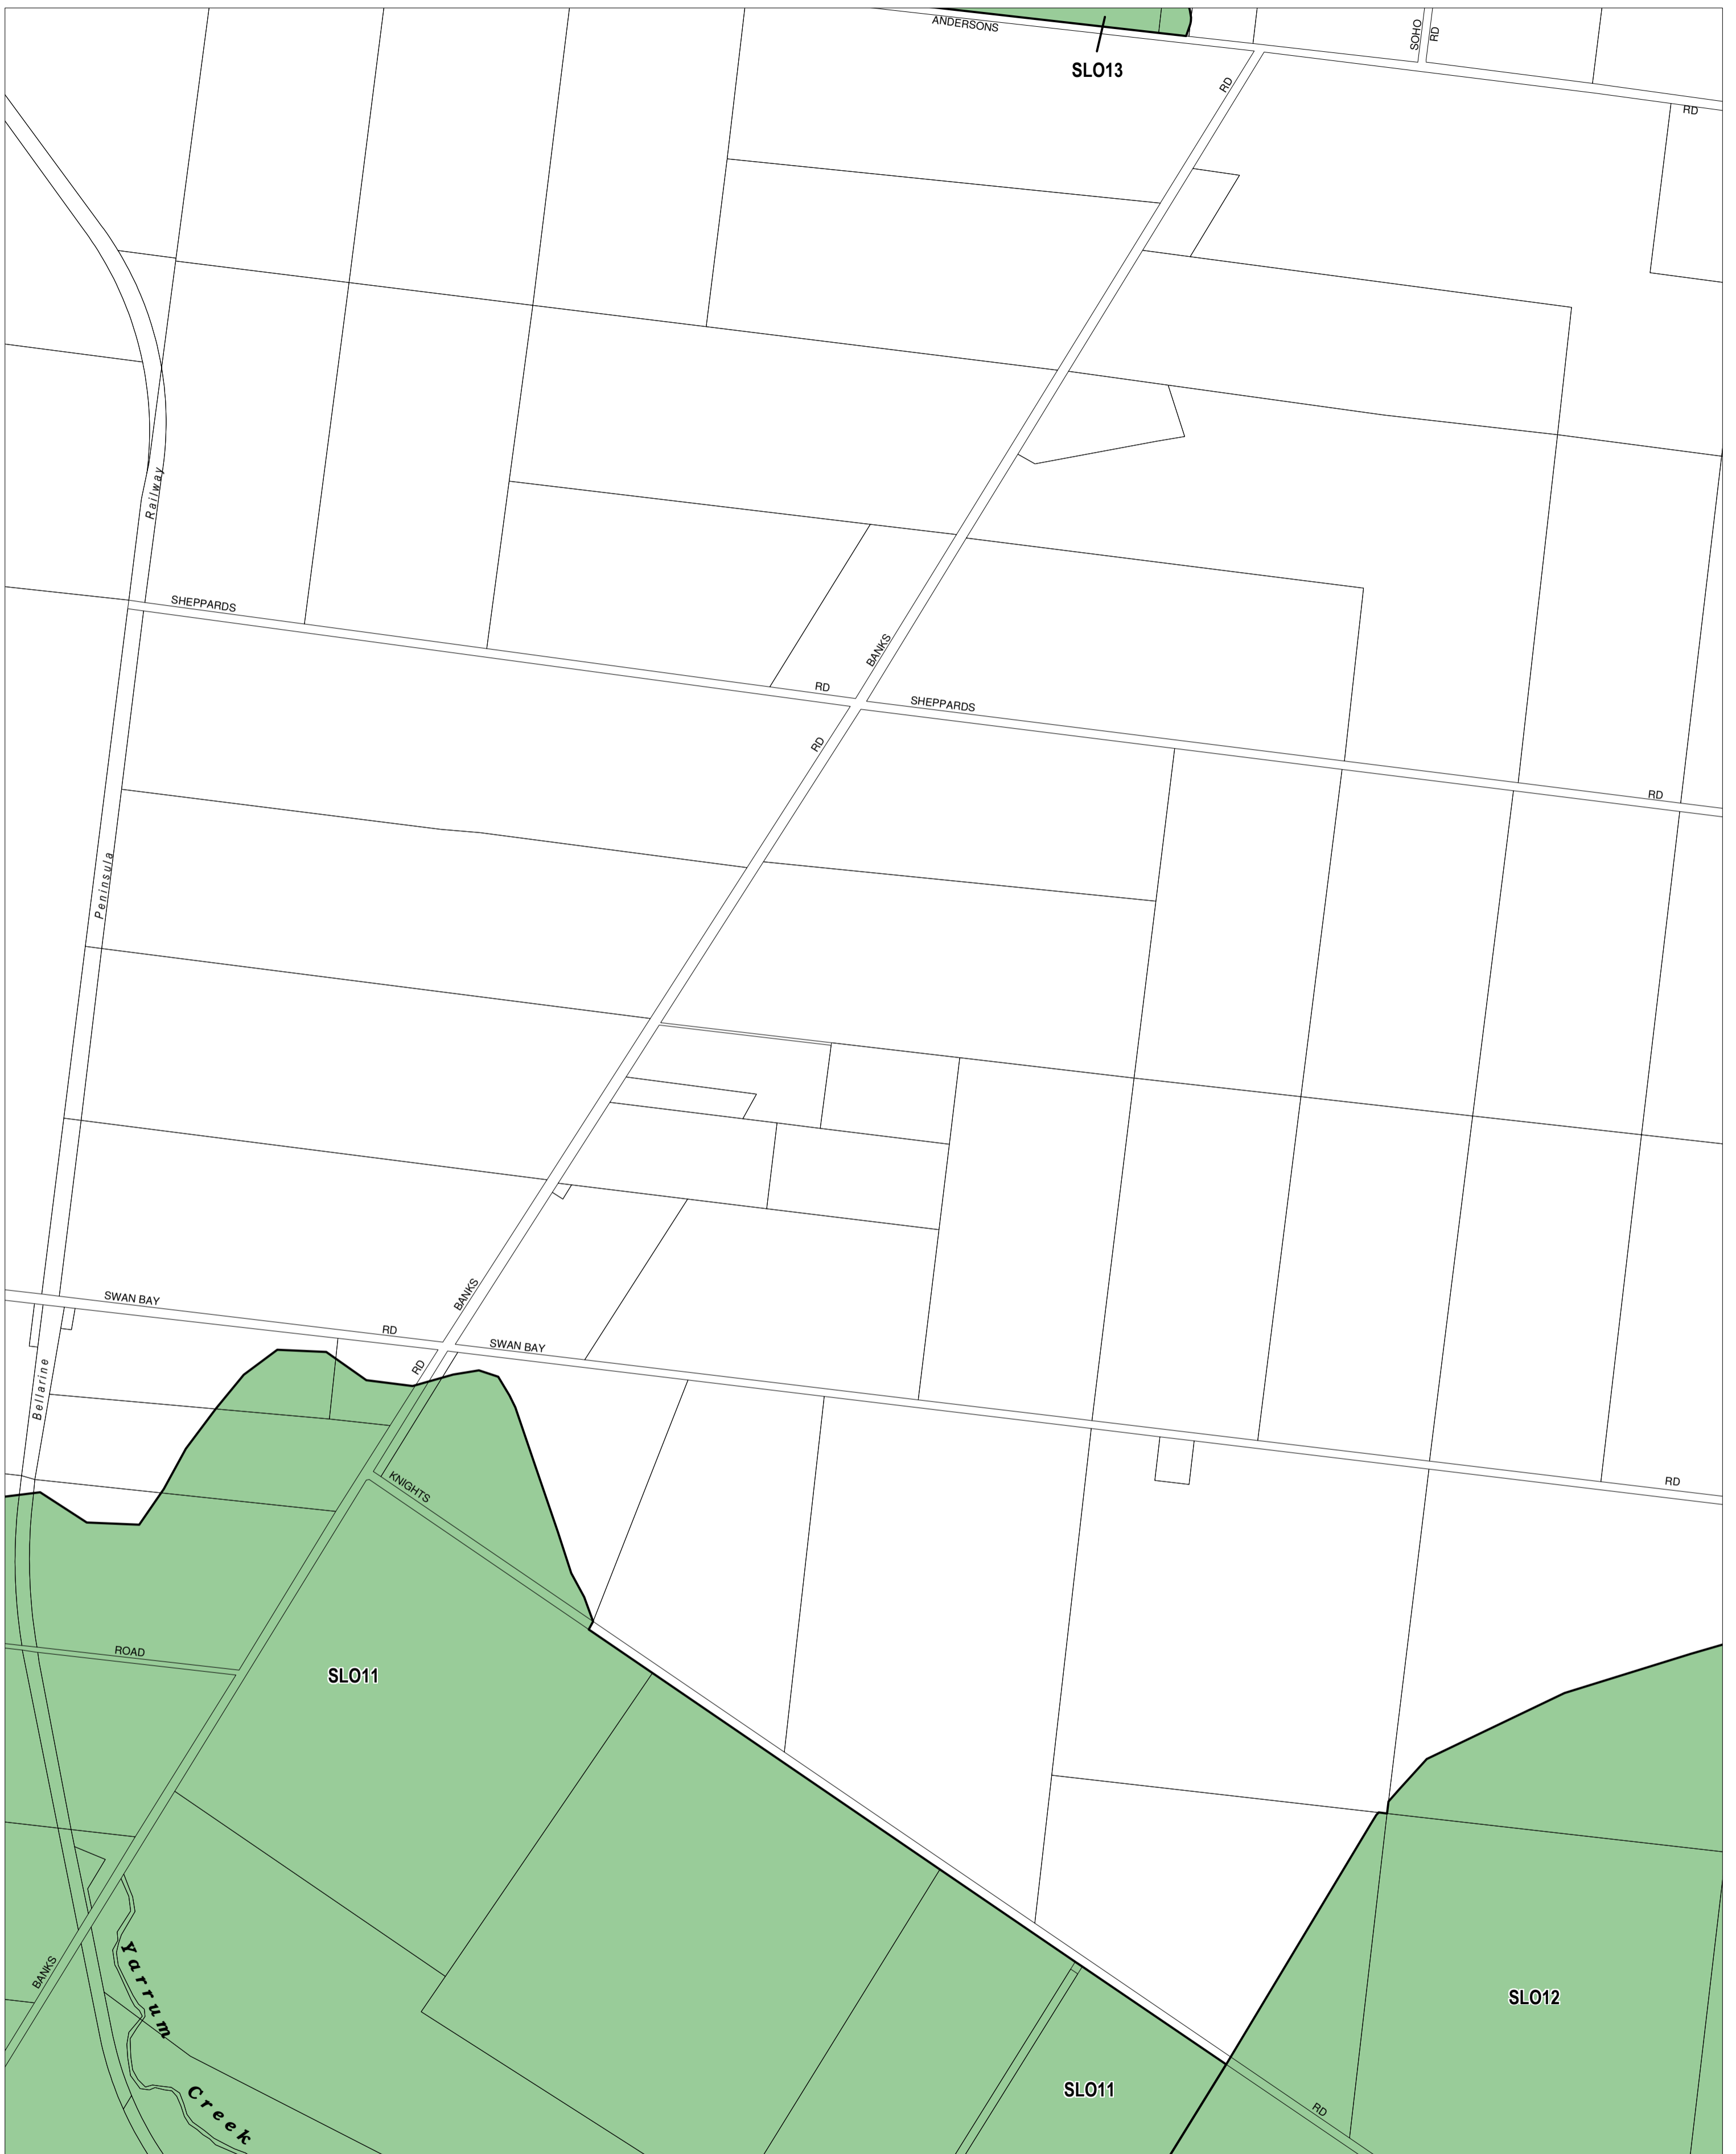

GREATER GEELONG PLANNING SCHEME - LOCAL PROVISION

AUSTRALIAN MAP GRID ZONE 55

INDEX TO ADJOINING METRIC SERIES MAP

Printed: 10/2/2011

AMENDMENT C177