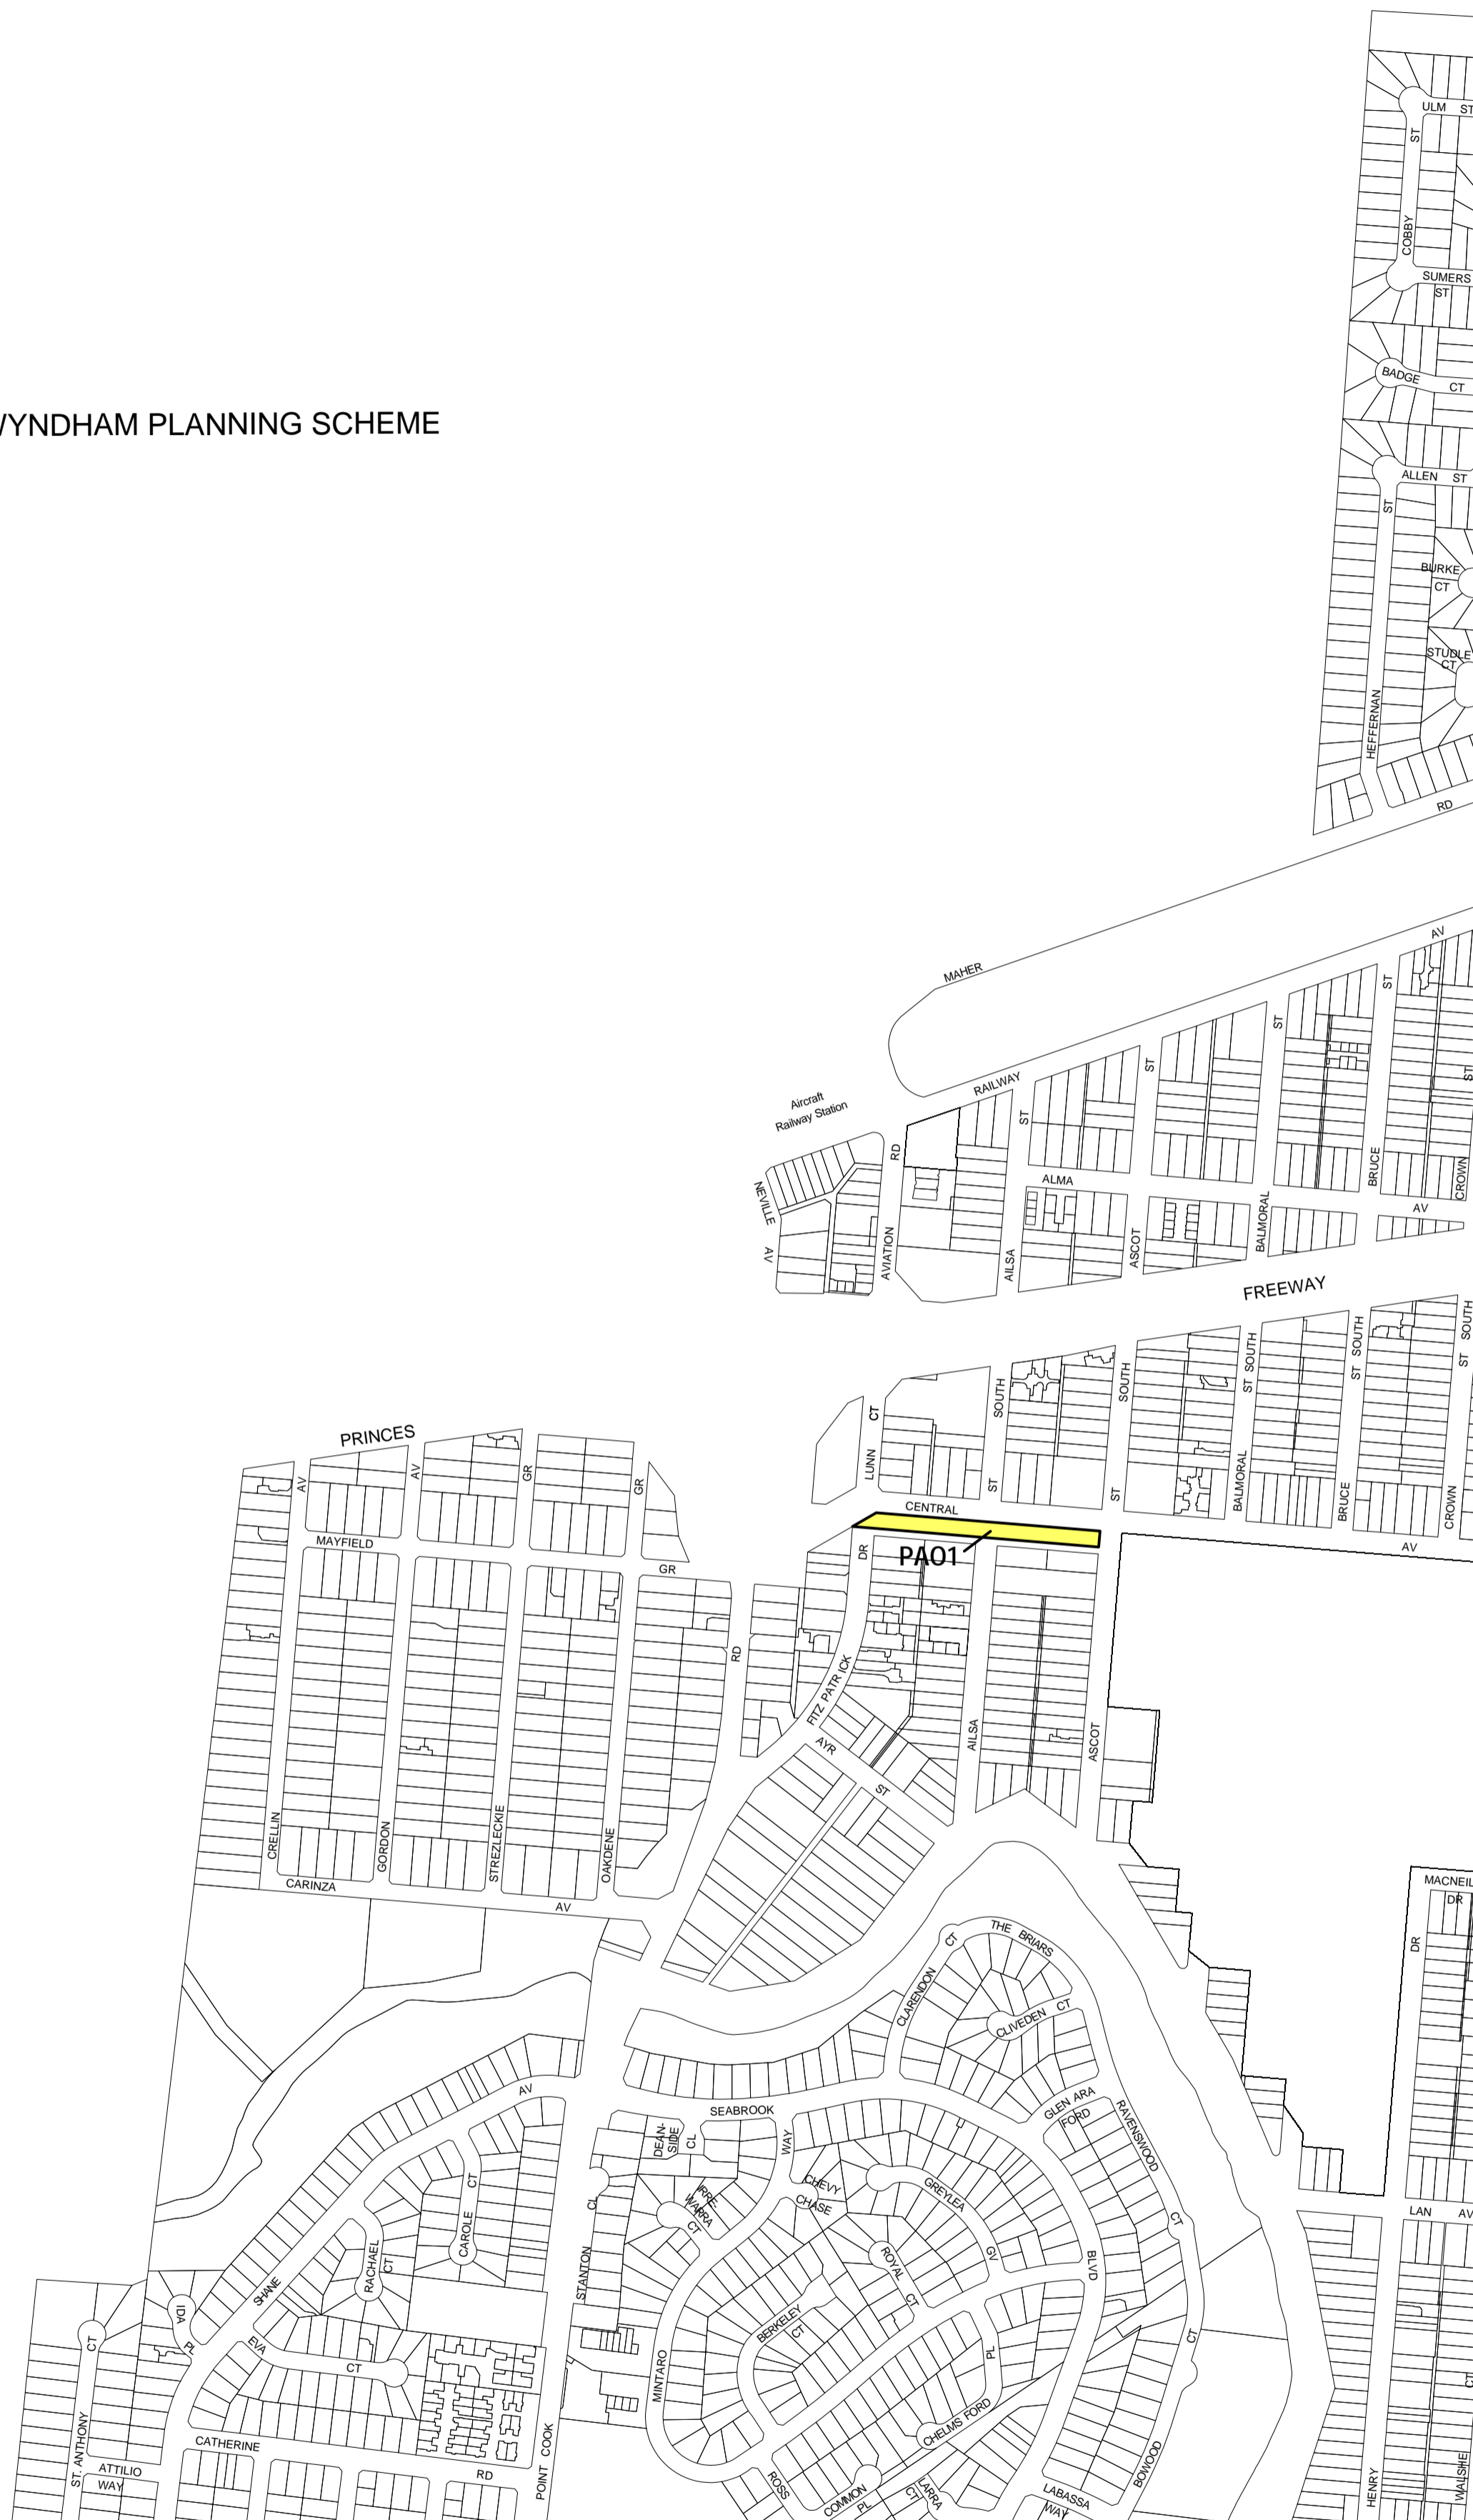

HOBSONS BAY PLANNING SCHEME - LOCAL PROVISION

See WYNDHAM PLANNING SCHEME

Overlays
PAO1 Public Acquisition Overlay 1

AUSTRALIAN MAP GRID ZONE 55

INDEX TO ADJOINING METRIC SERIES MAP

Printed: 1/8/2007