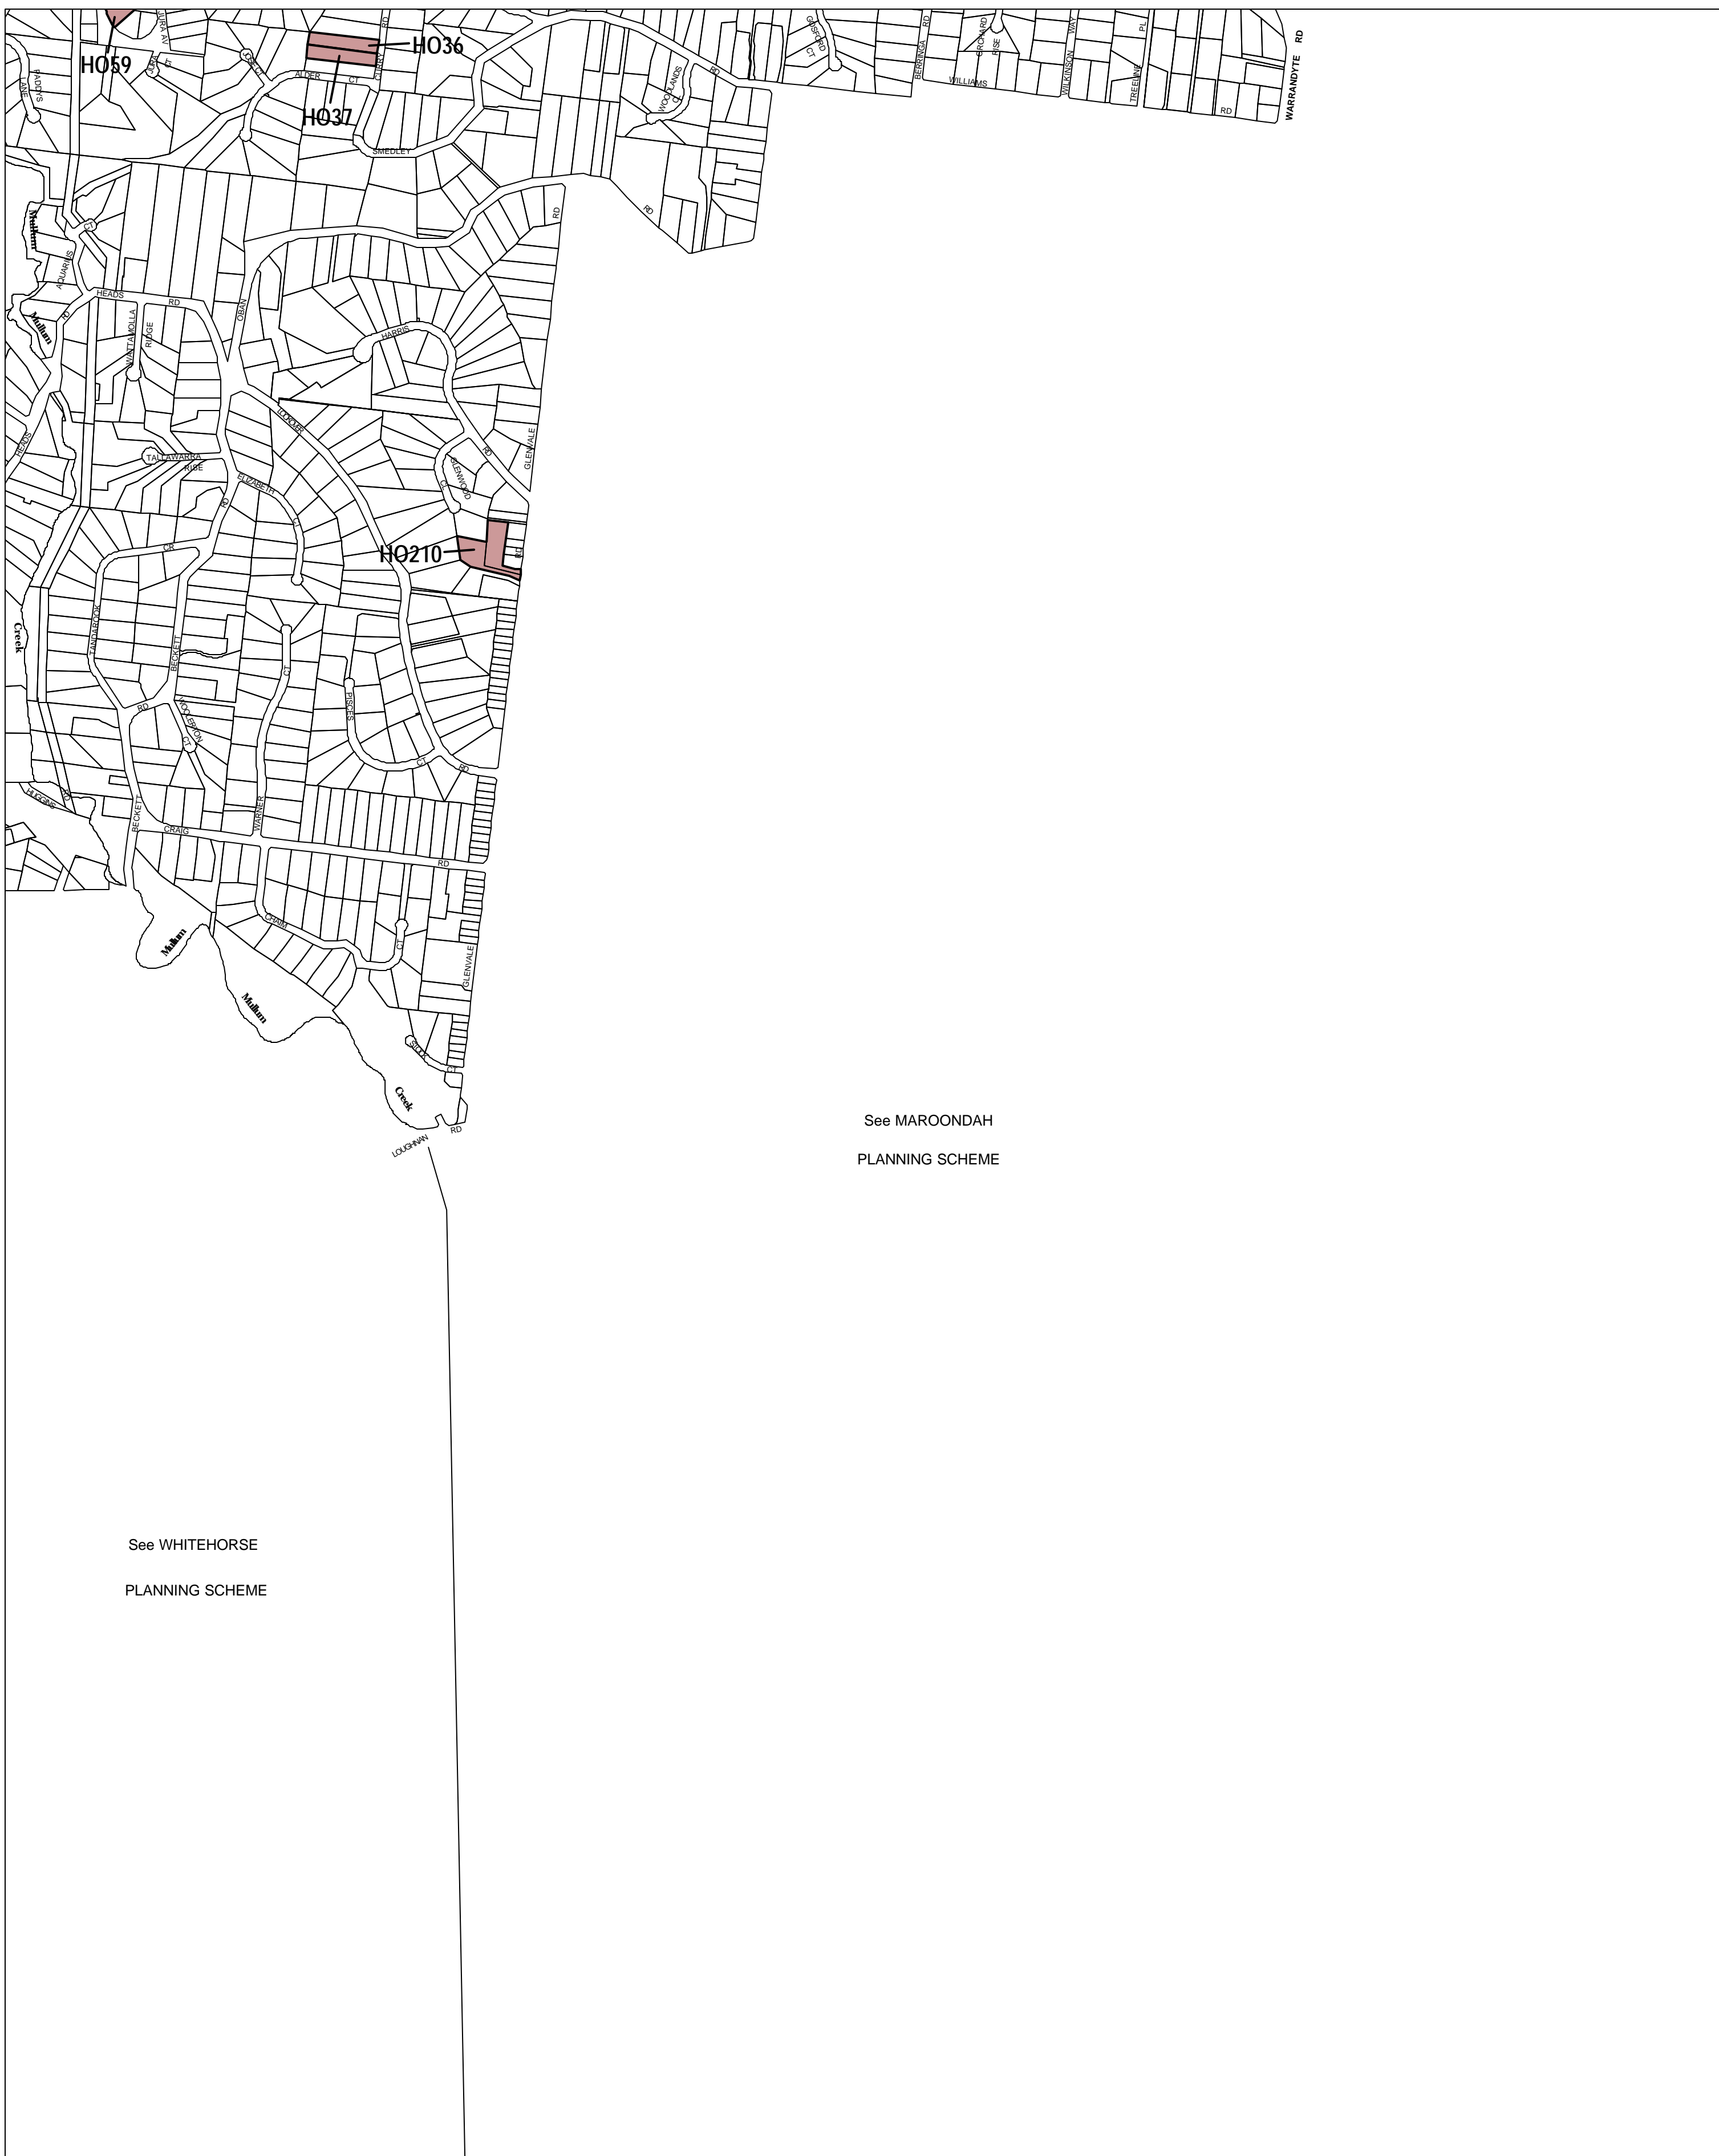

MANNINGHAM PLANNING SCHEME - LOCAL PROVISION

See MAROONDAH
PLANNING SCHEME

See WHITEHORSE
PLANNING SCHEME

Overlays	
	Heritage Overlay

200 400 600 800 1000 m

AUSTRALIAN MAP GRID ZONE 55

INDEX TO ADJOINING METRIC SERIES MAP

Printed: 8/6/2007

AMENDMENT C61