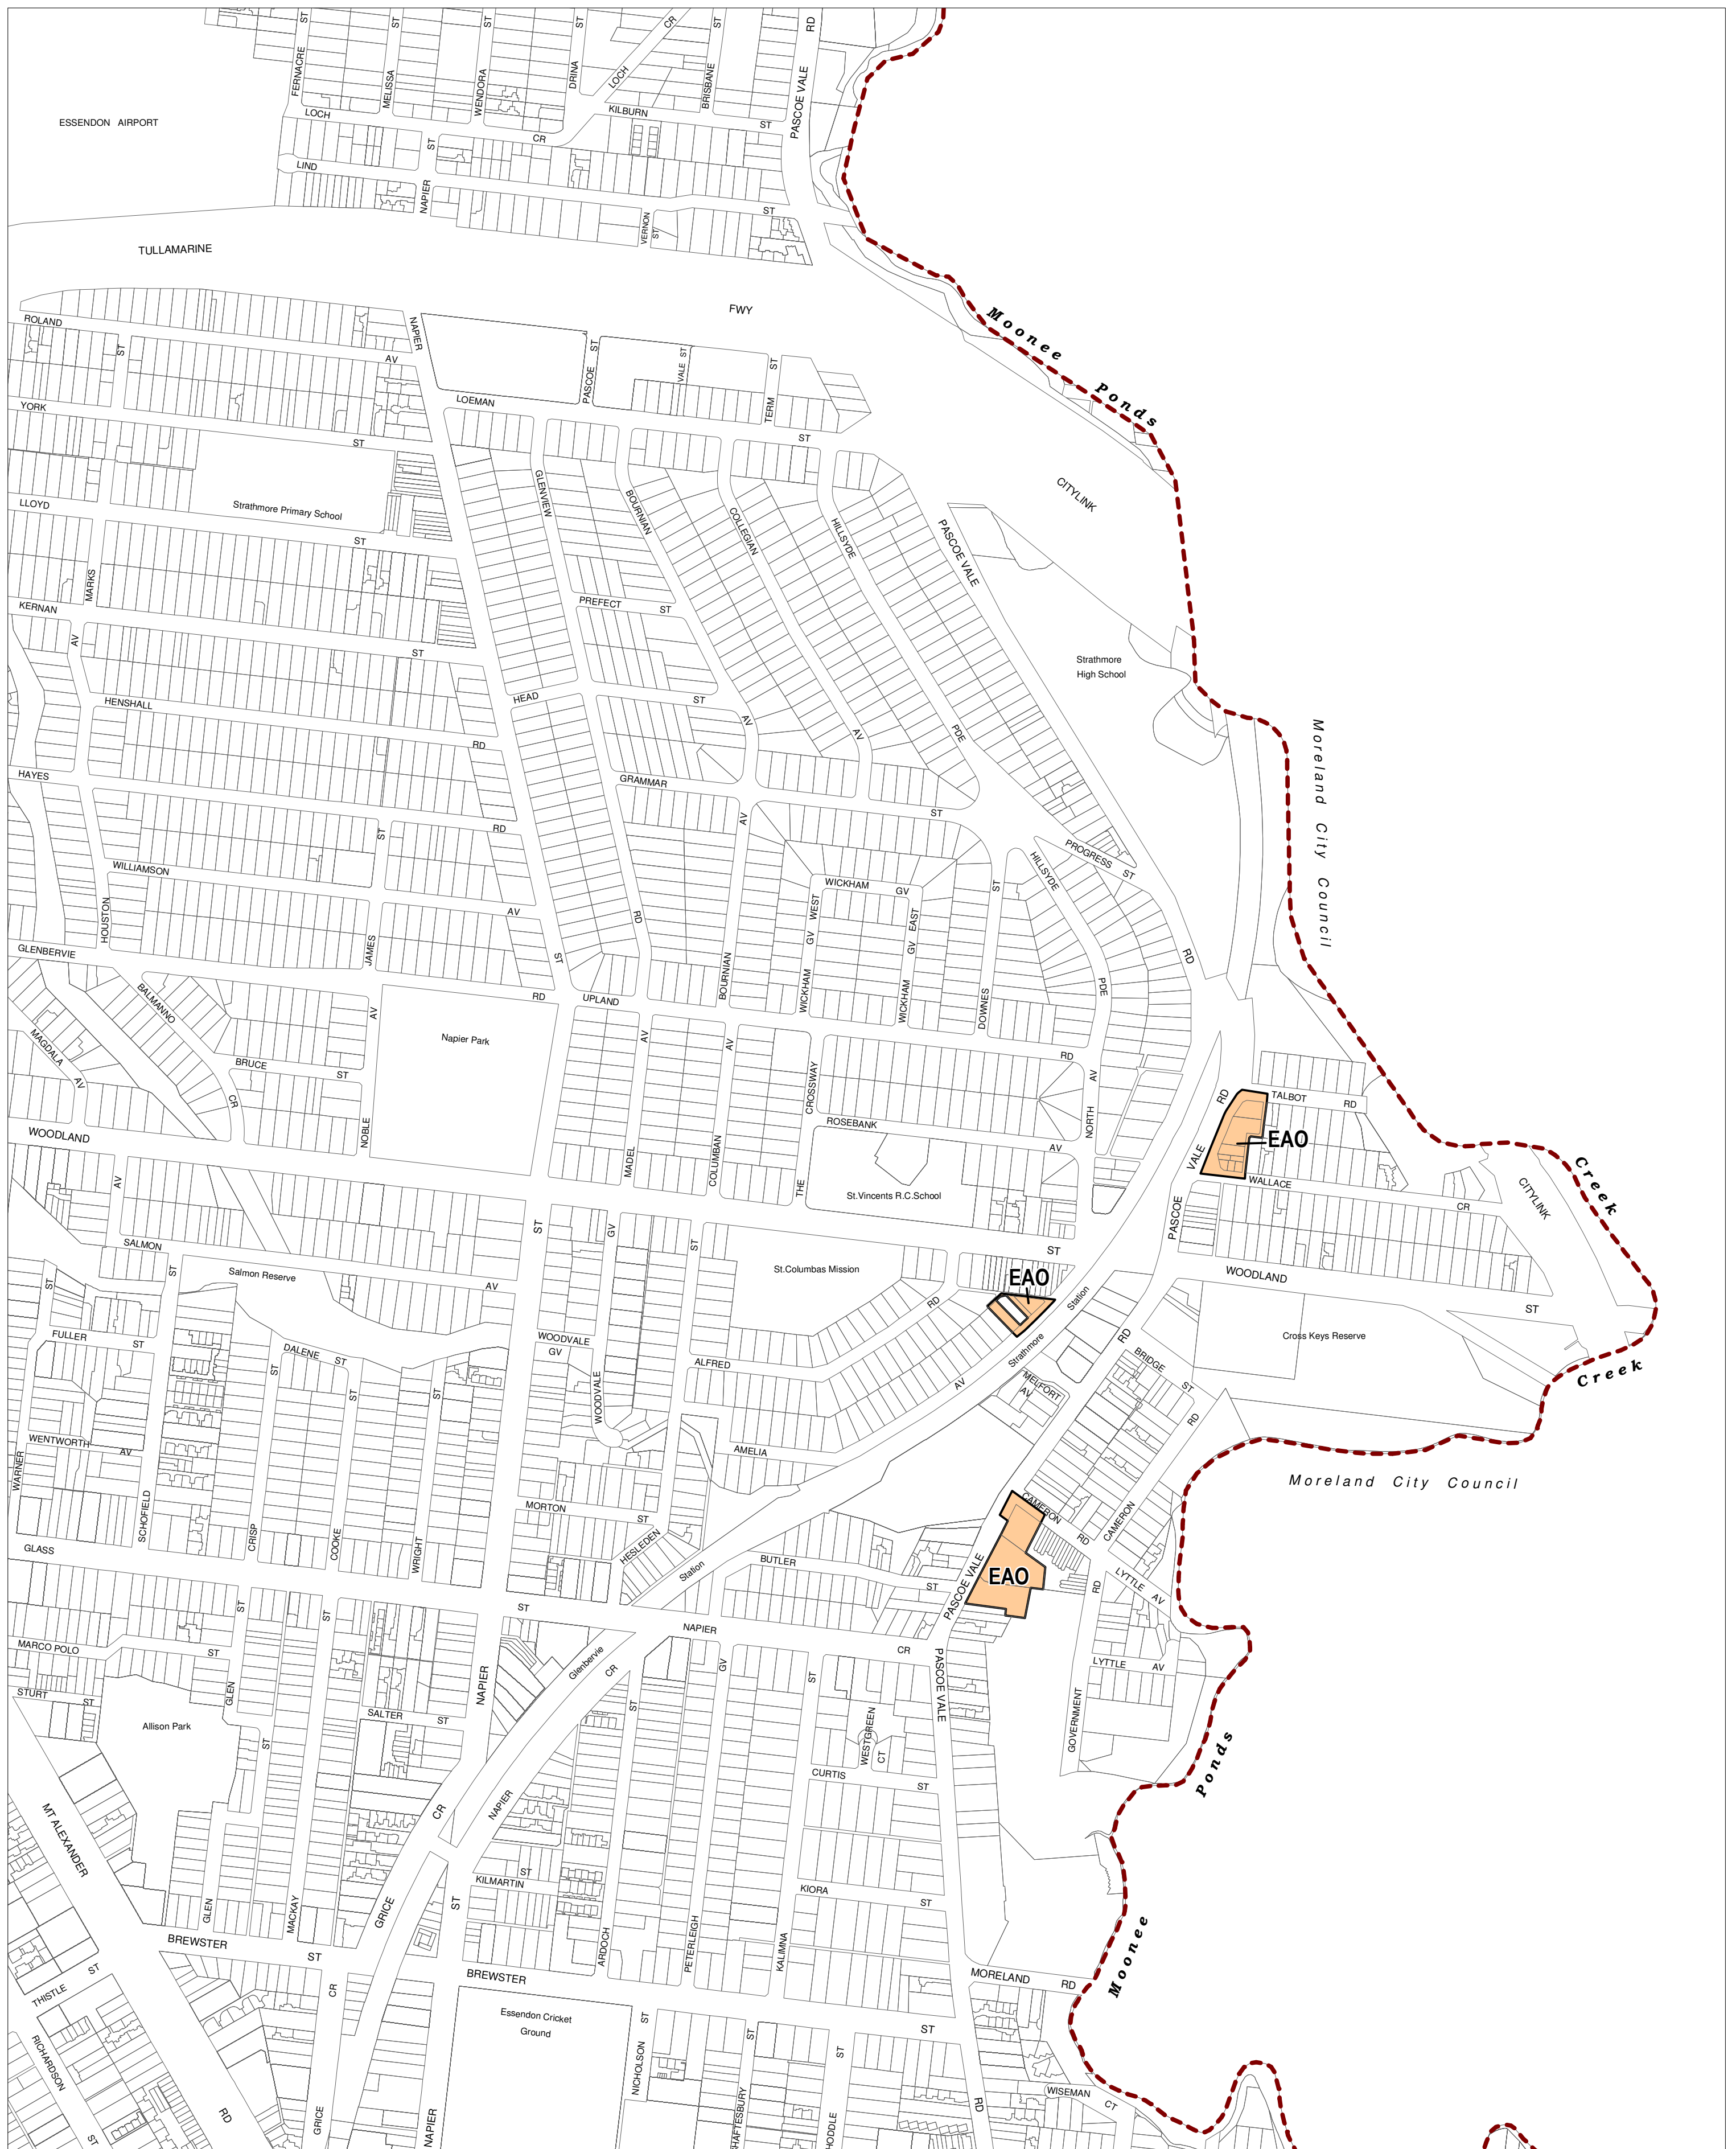

MOONEE VALLEY PLANNING SCHEME - LOCAL PROVISION

Overlays

- Environmental Audit Overlay

100 0 100 200 300 400 500 m
AUSTRALIAN MAP GRID ZONE 55

INDEX TO ADJOINING METRIC SERIES MAP

1	2	3	4
5	6	7	8
9	10	11	12
13	14	15	16

Printed: 18/5/2015

AMENDMENT C139