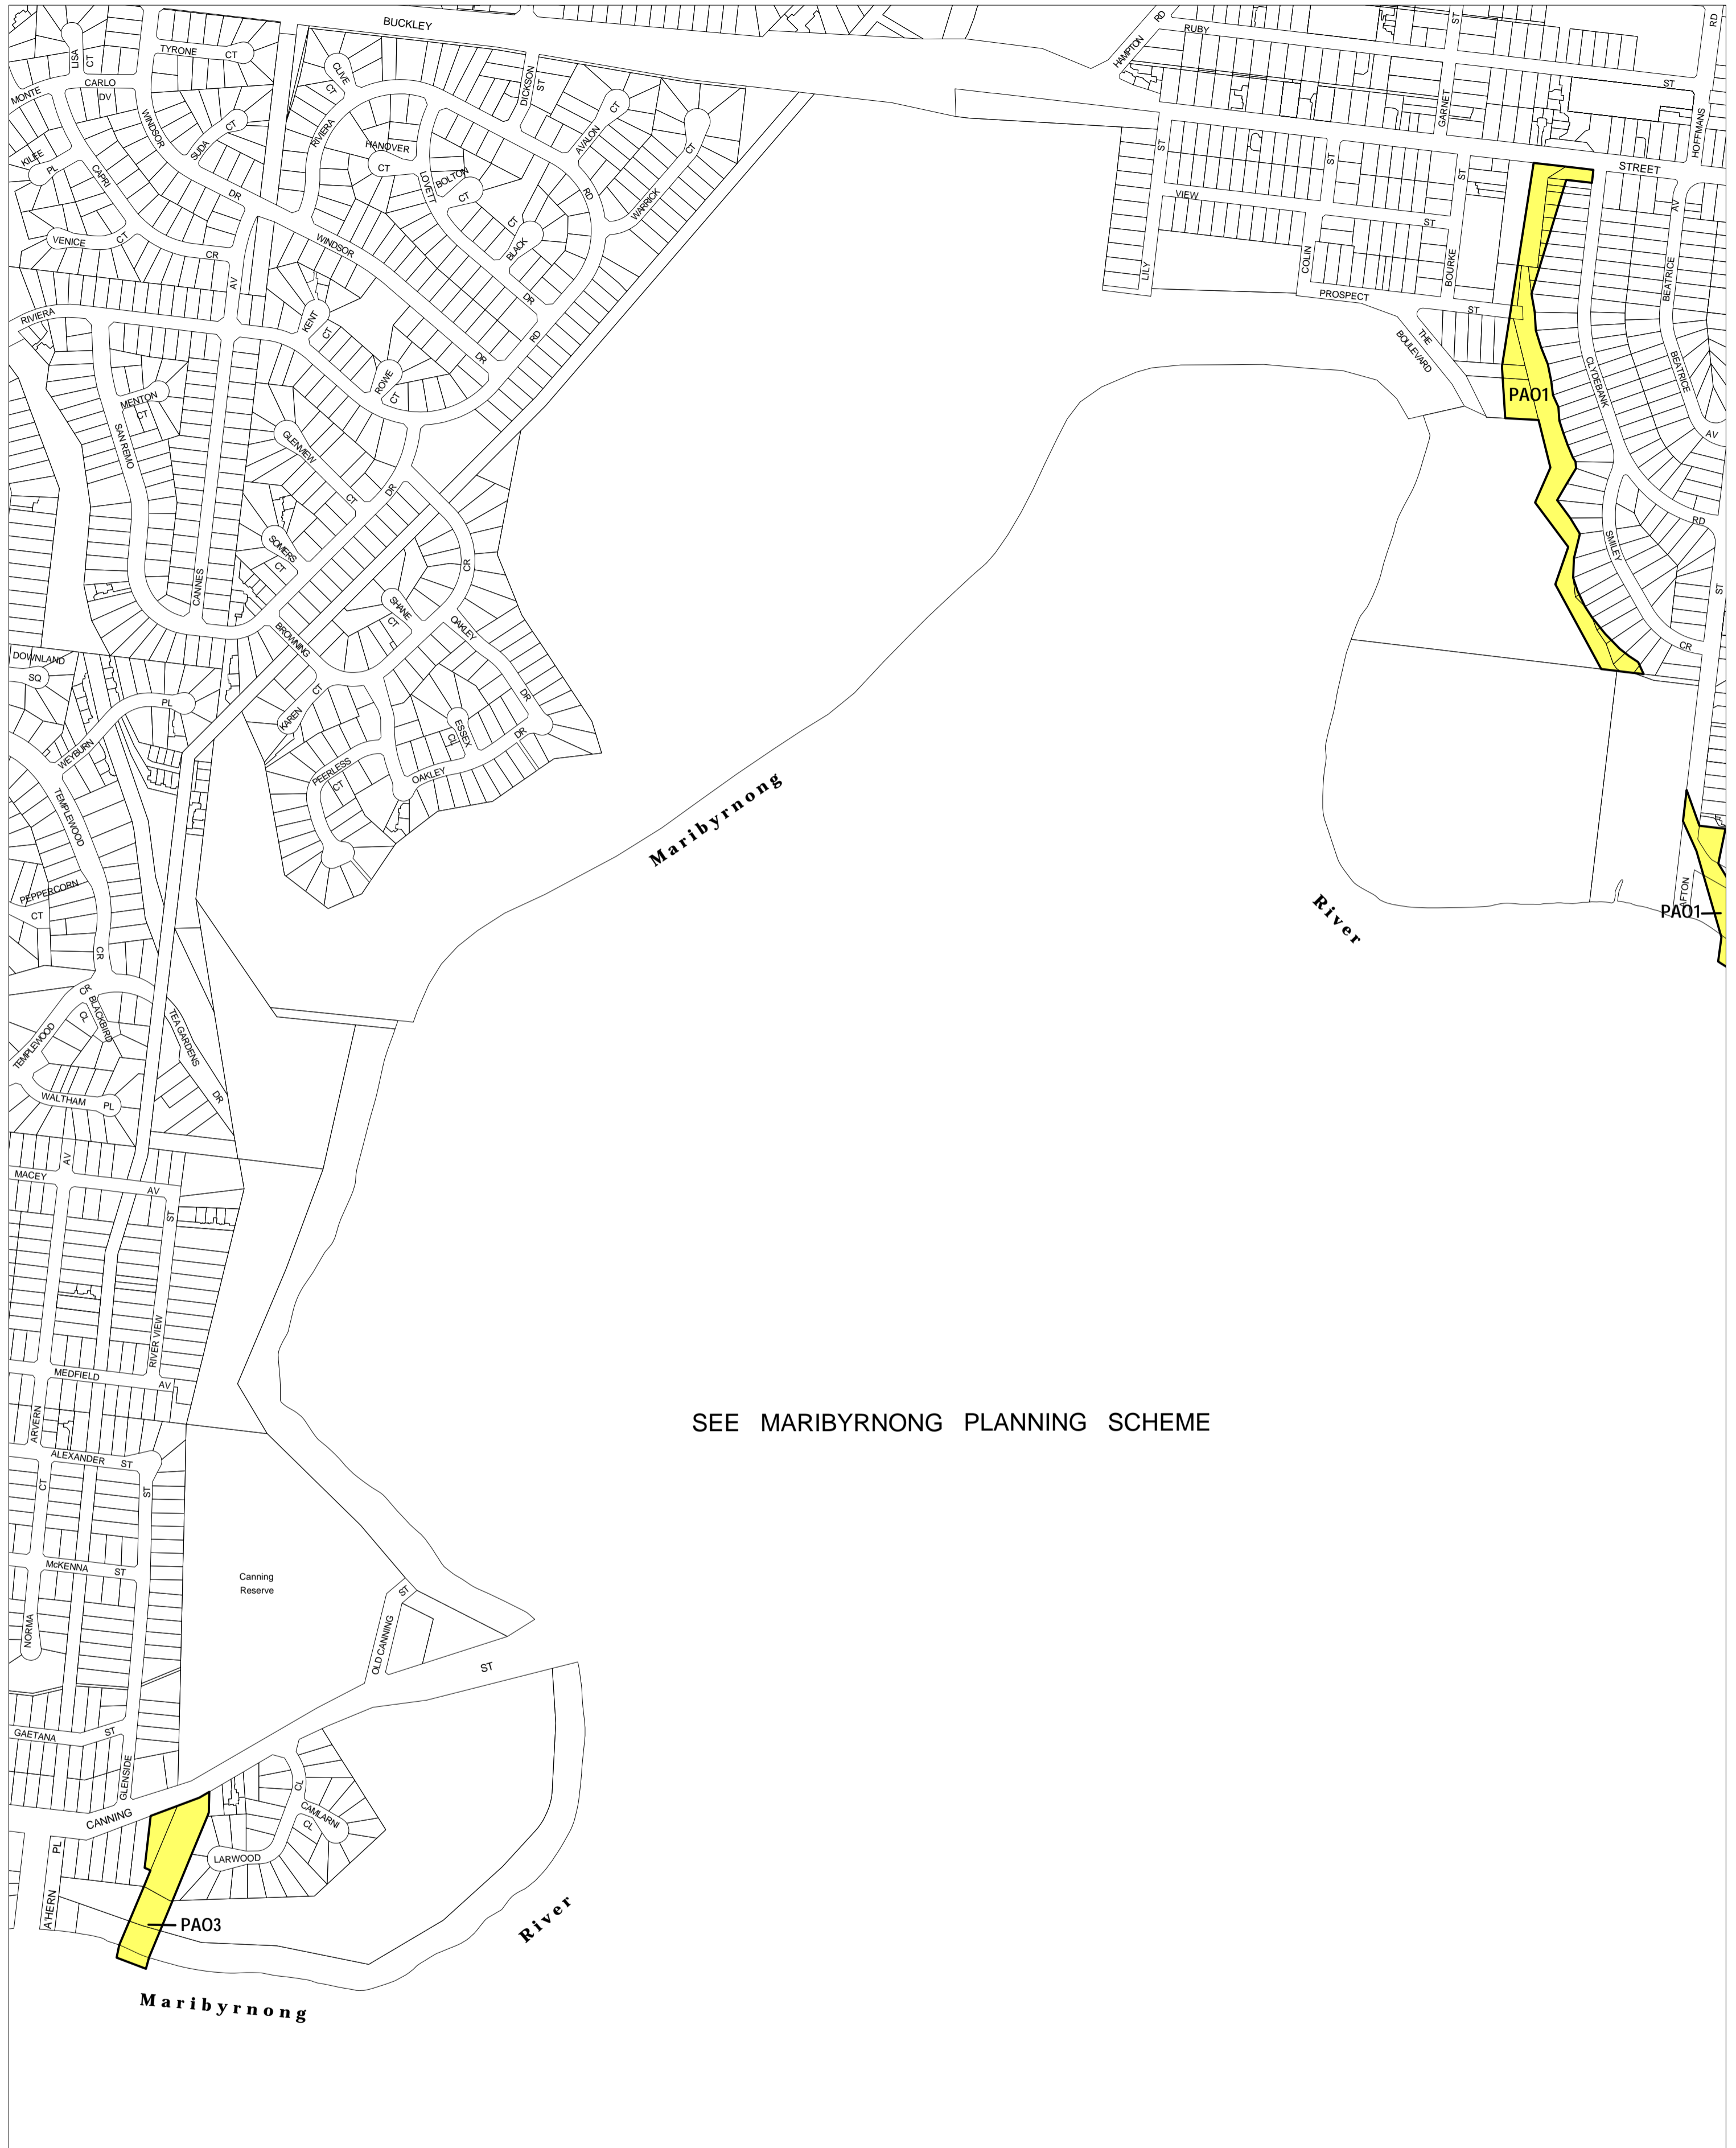

MOONEE VALLEY PLANNING SCHEME - LOCAL PROVISION

Overlays

- PA01 Public Acquisition Overlay 1
- PA03 Public Acquisition Overlay 3

AUSTRALIAN MAP GRID ZONE 55

INDEX TO ADJOINING METRIC SERIES MAP

Printed: 4/6/2007