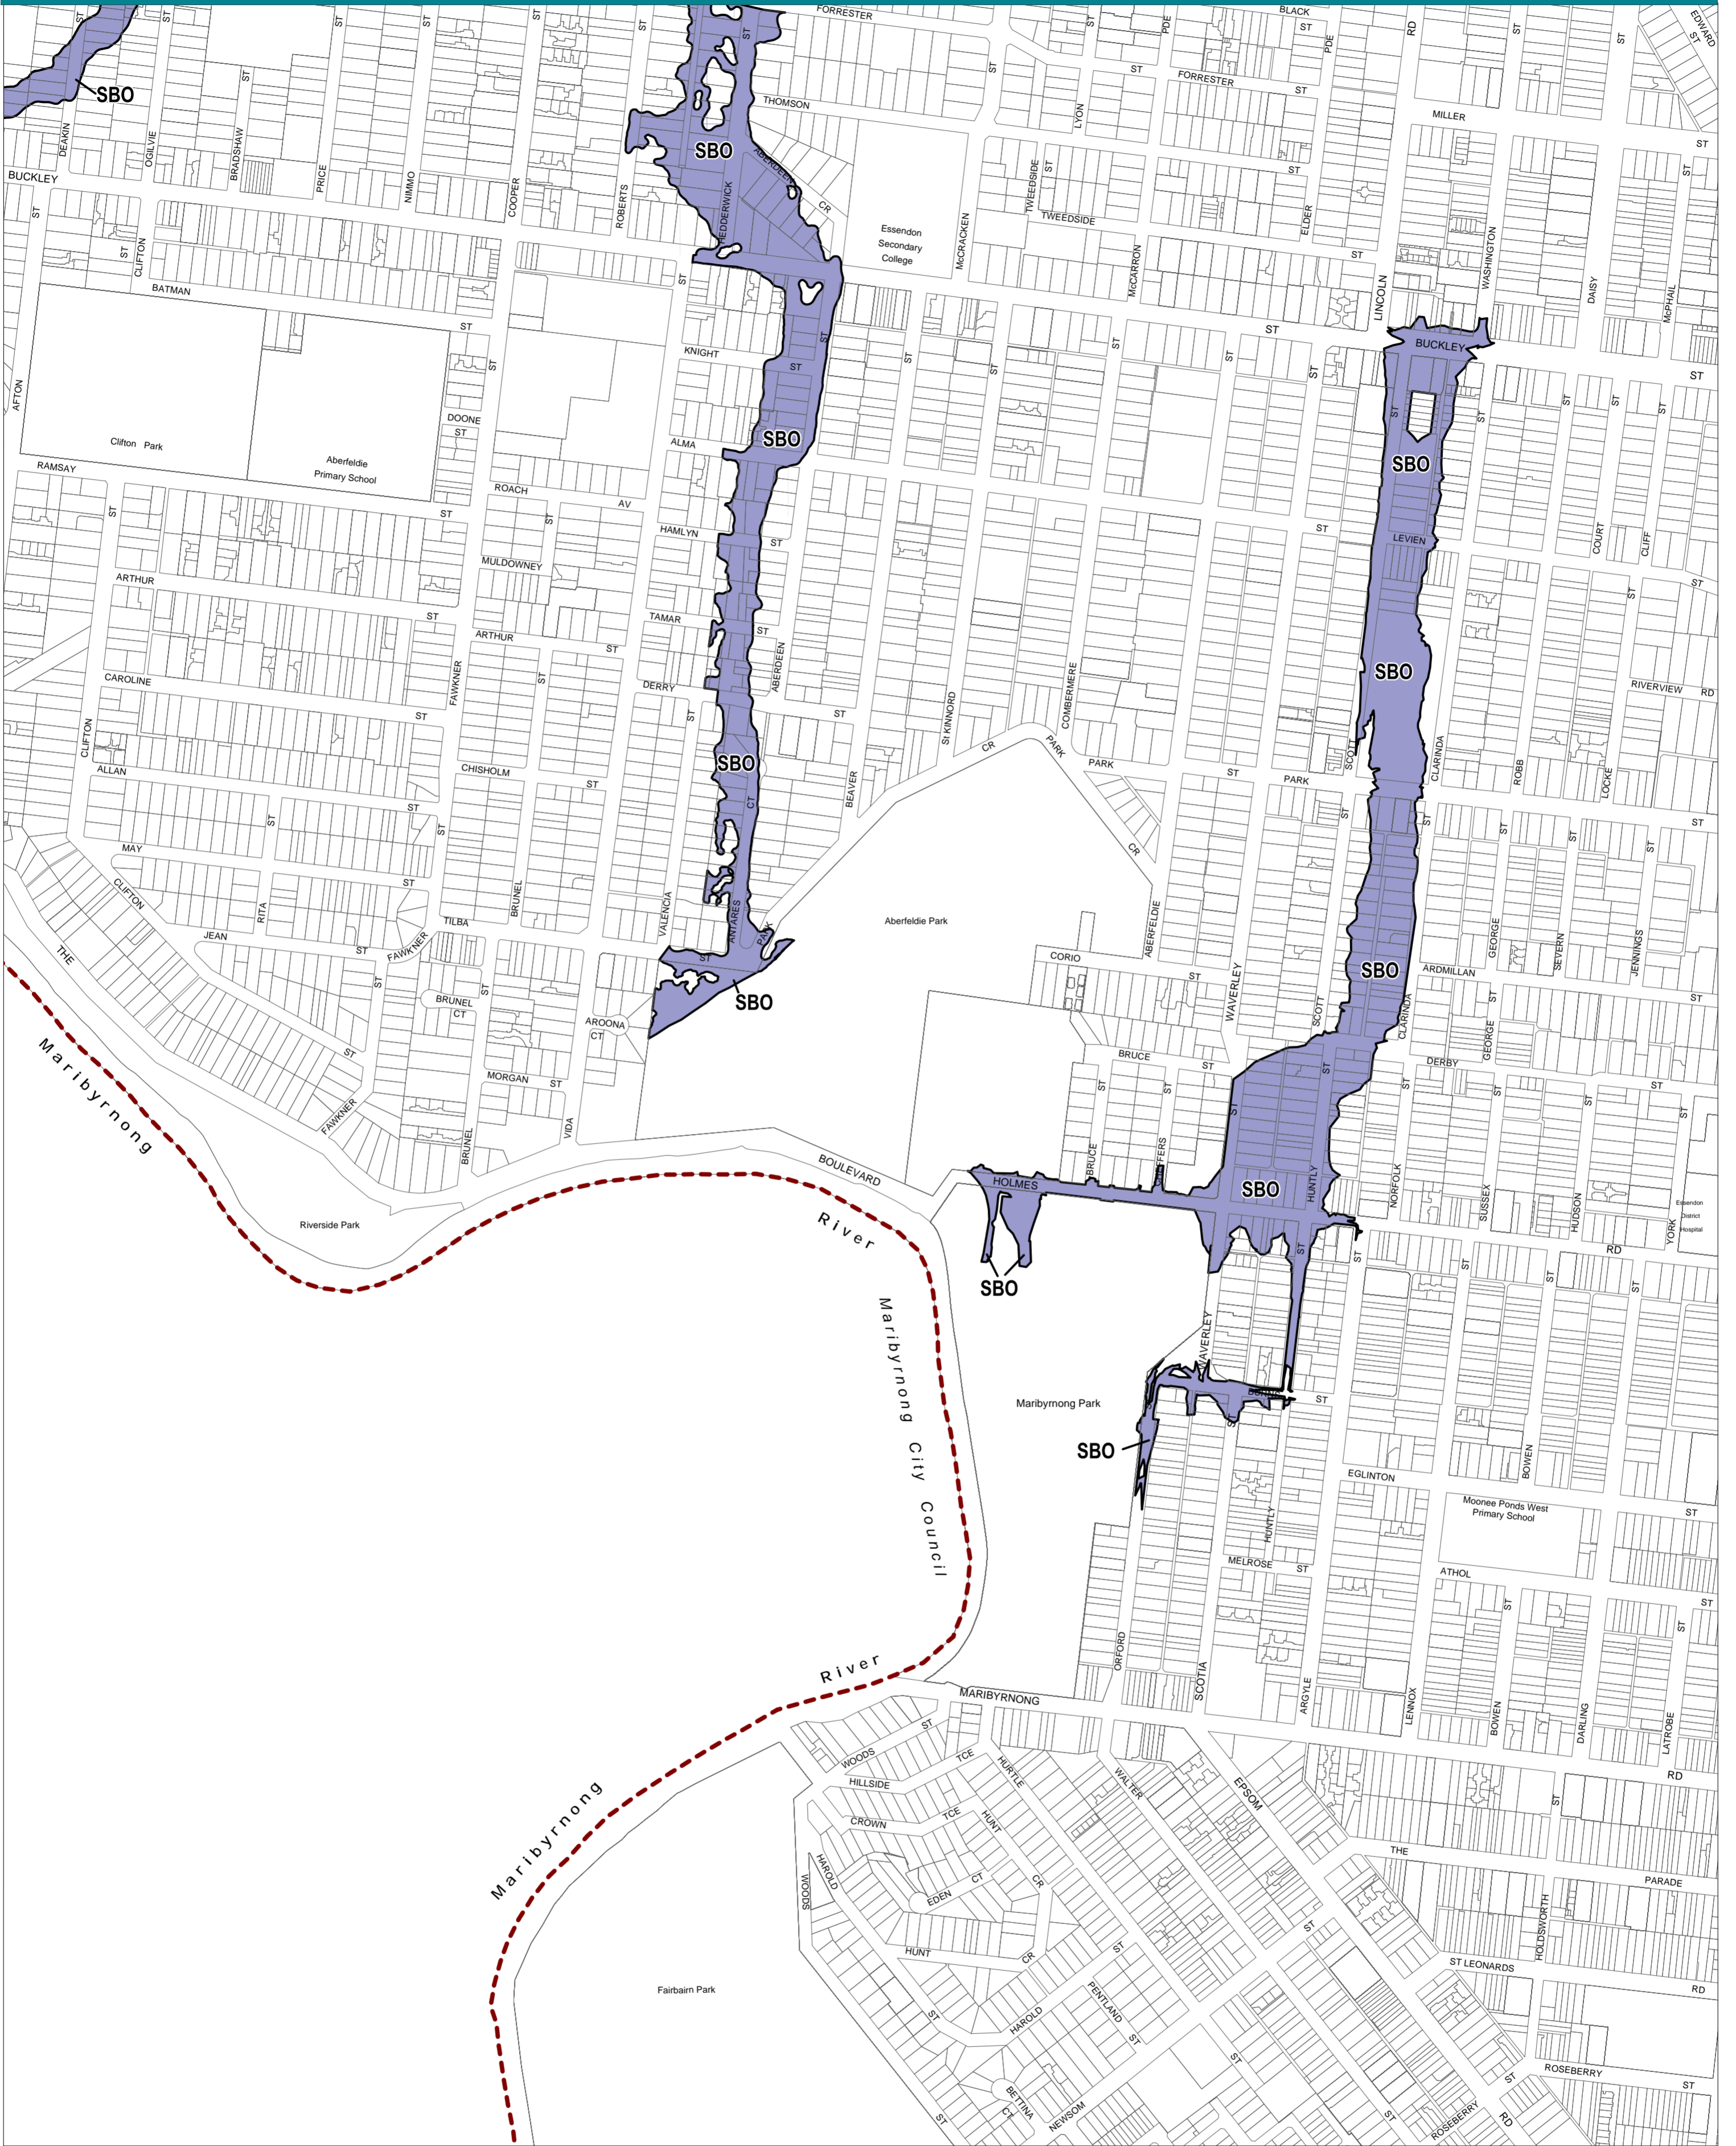

MOONEE VALLEY PLANNING SCHEME - LOCAL PROVISION

Overlays
SBO Special Building Overlay

AUSTRALIAN MAP GRID ZONE 55

PREPARED BY: Planning Mapping Services

Environment,
Land, Water
and Planning

Printed: 29/7/2016

AMENDMENT C151