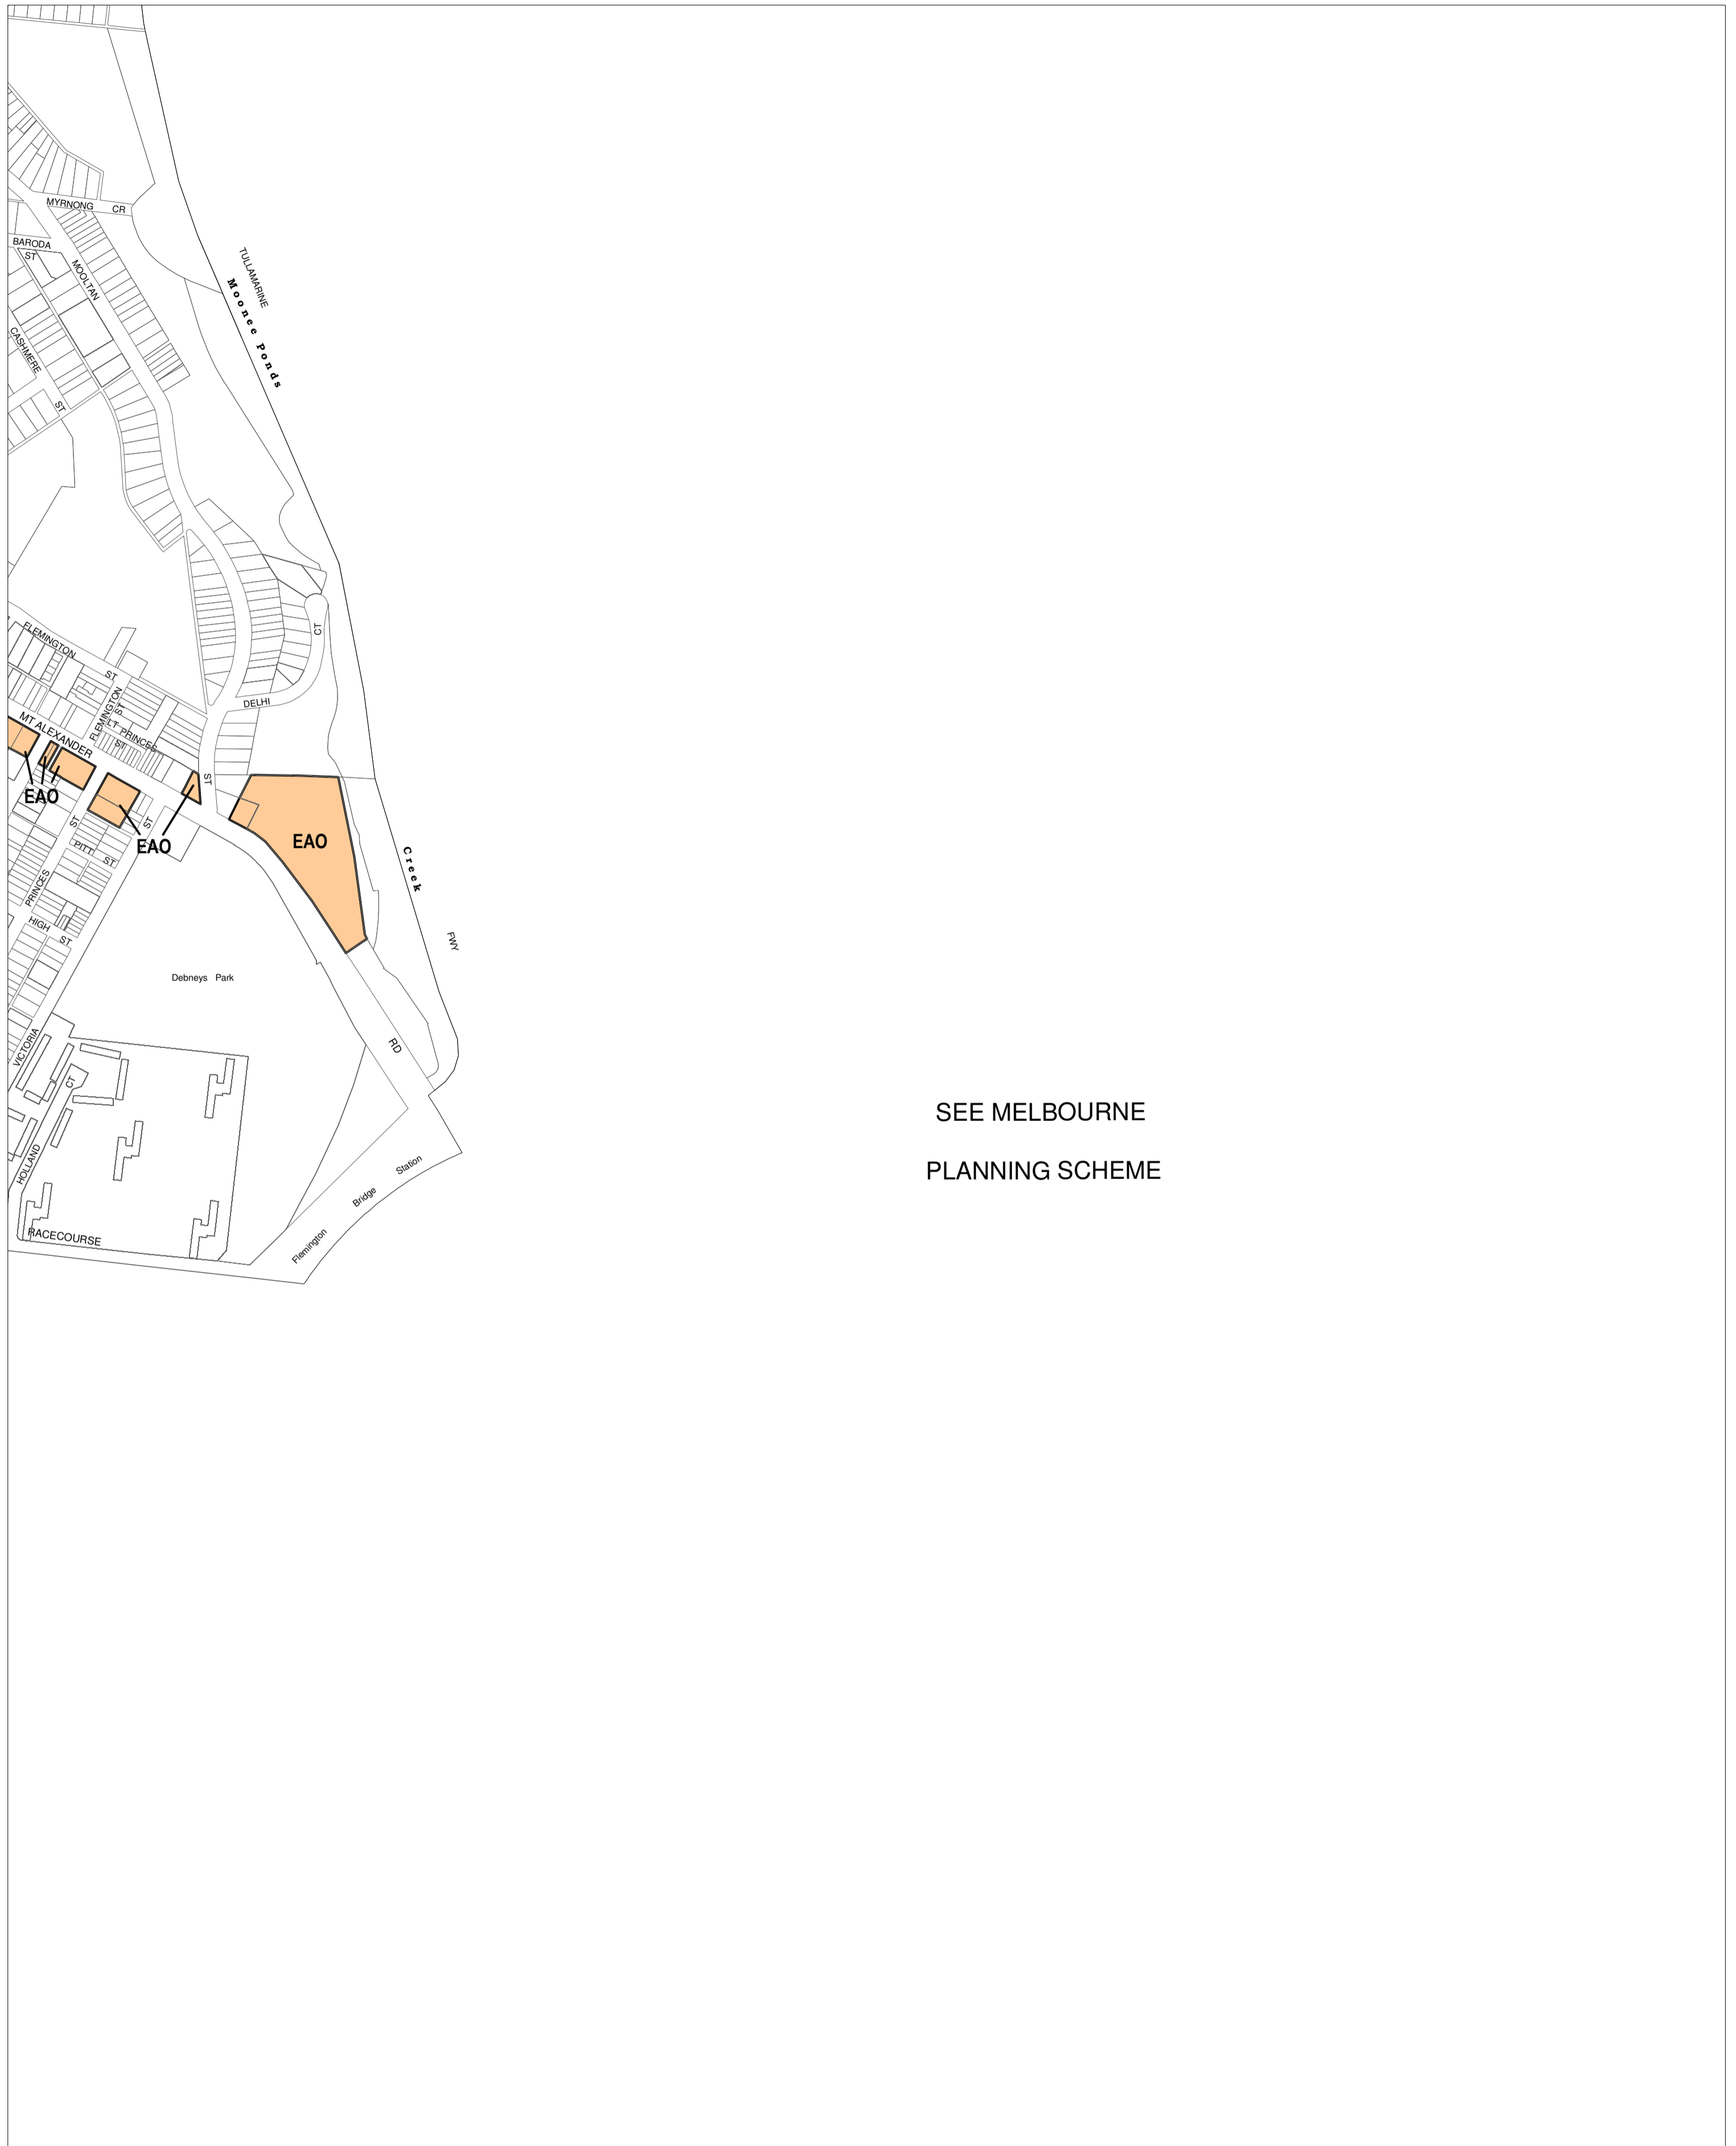

MOONEE VALLEY PLANNING SCHEME - LOCAL PROVISION

SEE MELBOURNE
PLANNING SCHEME

Overlays

EAO Environmental Audit Overlay

Printed: 13/8/2012

AMENDMENT C110