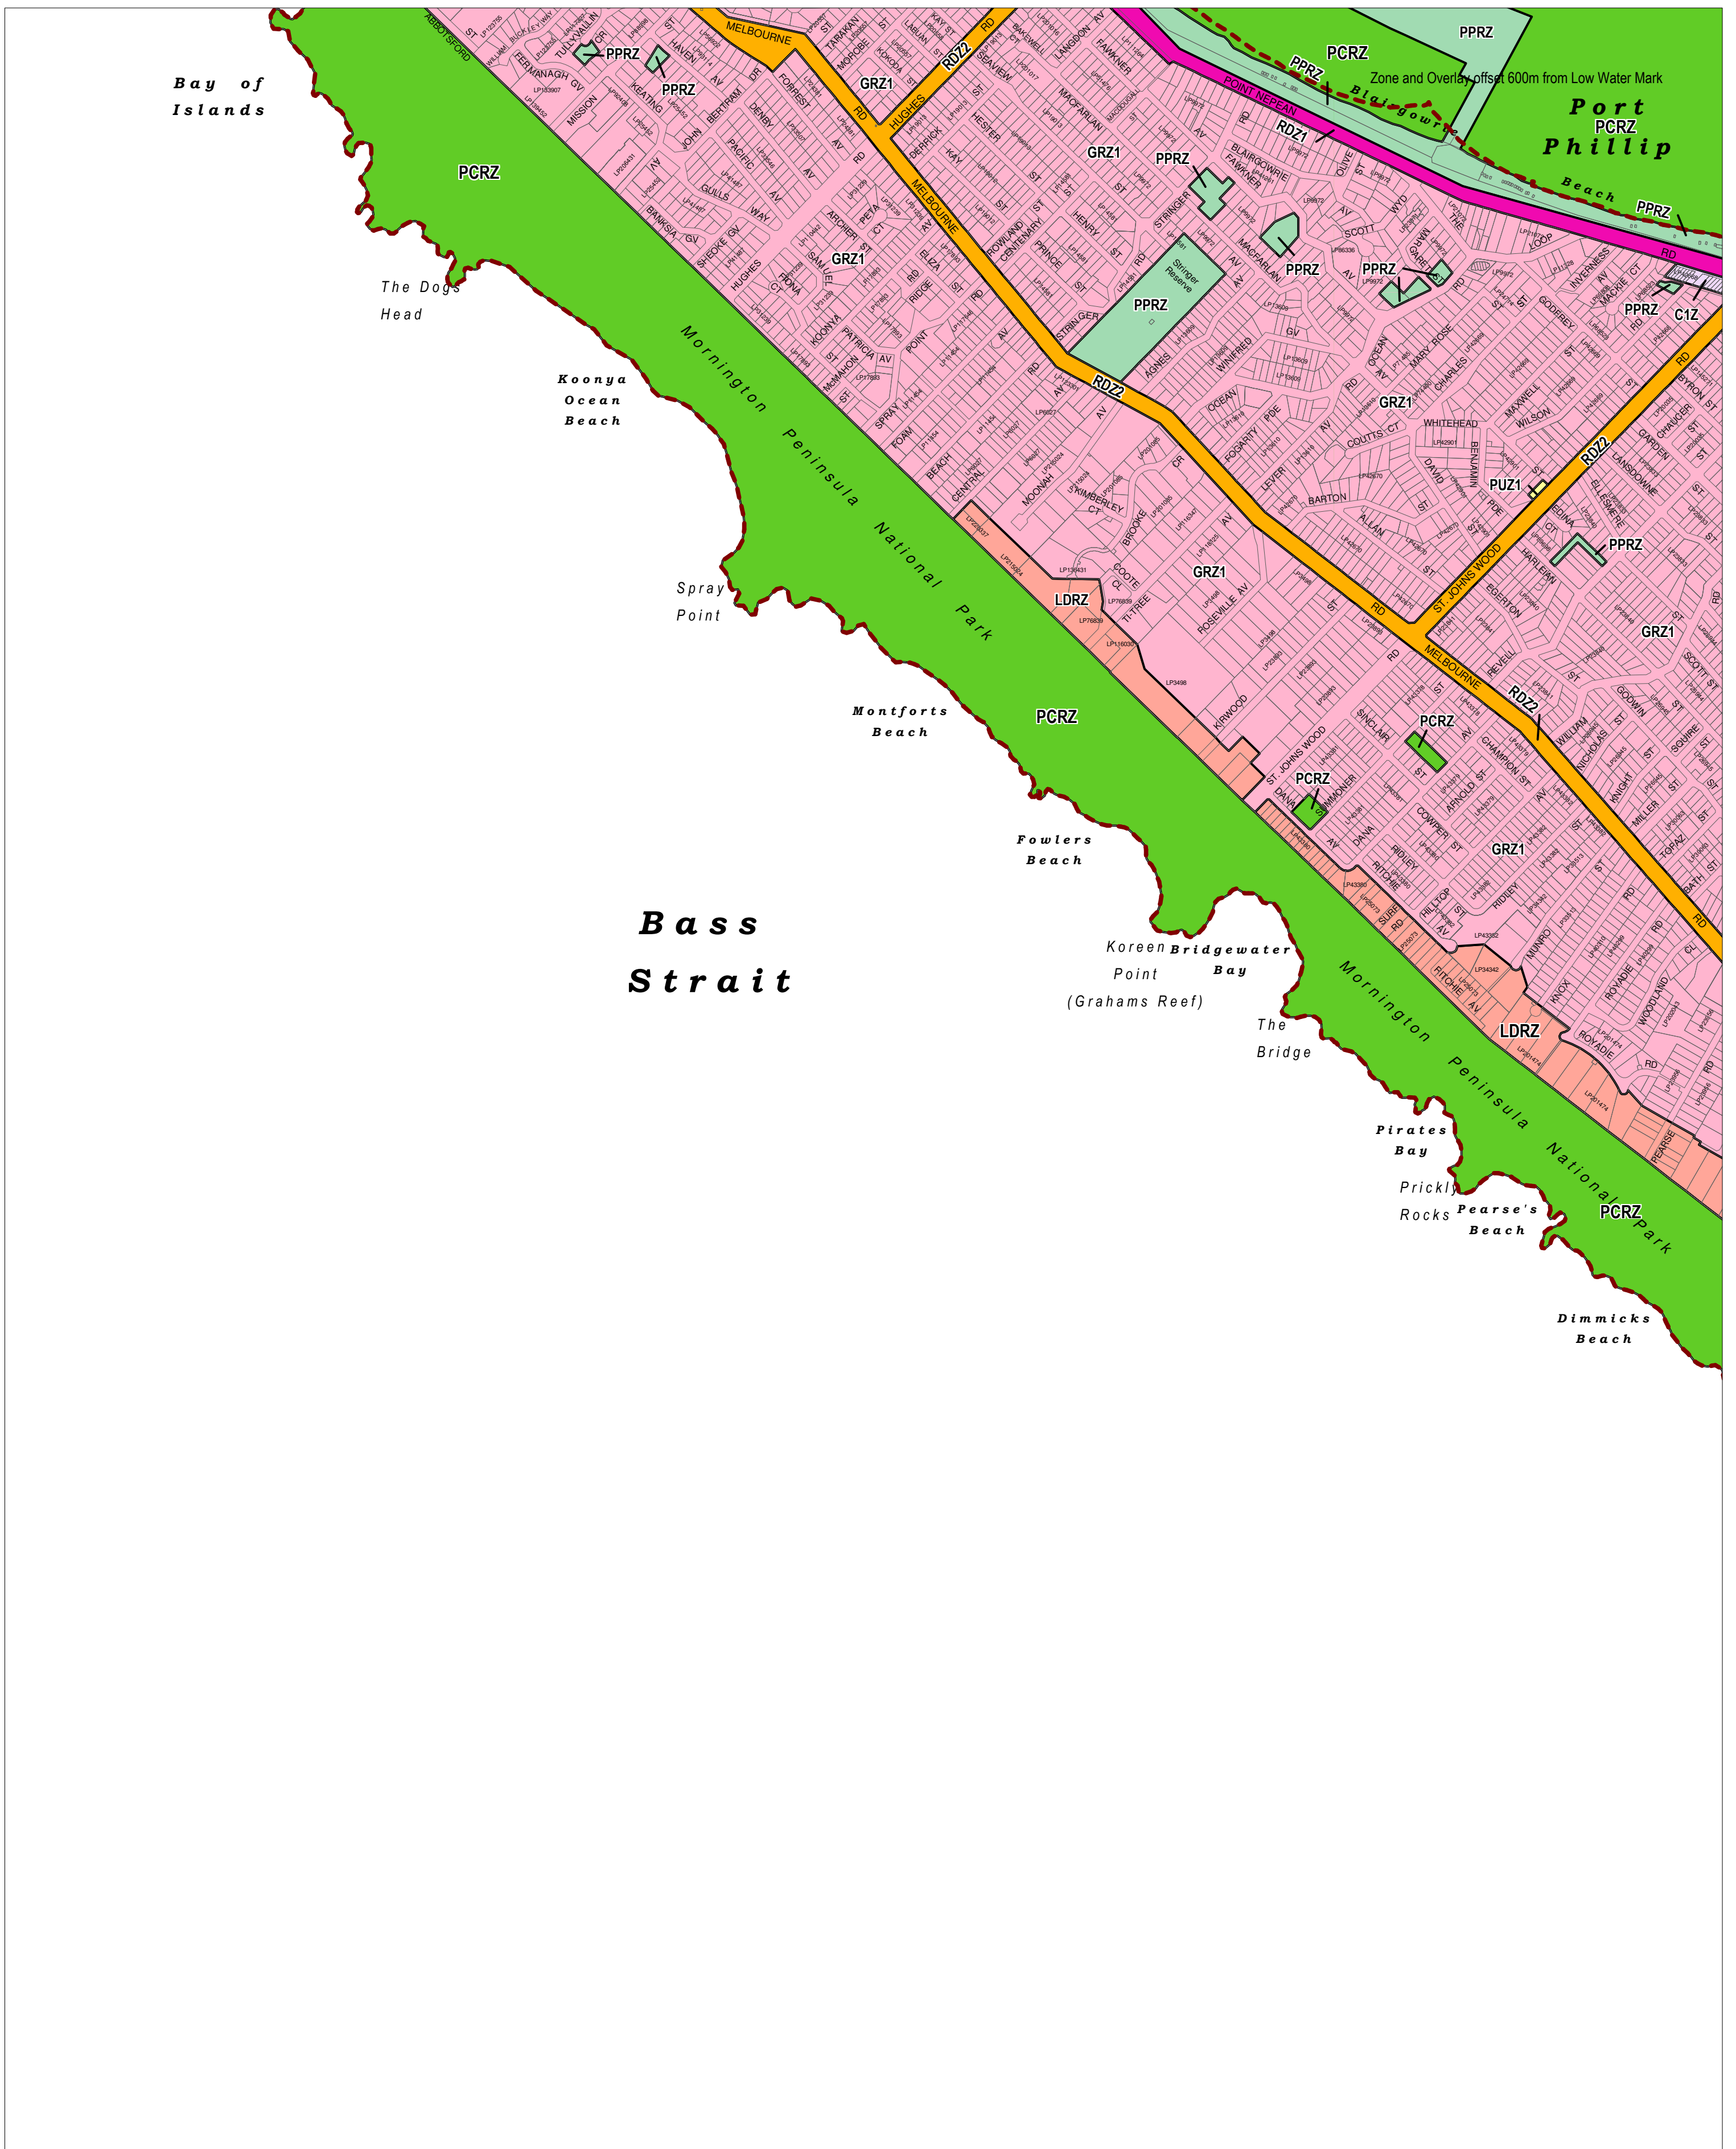

MORNINGTON PENINSULA PLANNING SCHEME - LOCAL PROVISION

Commercial	LDRZ Low Density Residential Zone
C1Z Commercial 1 Zone	
Public Land	
PCRZ Public Conservation And Resource Zone	
PPRZ Public Park And Recreation Zone	
PUZ1 Public Use Zone - Service And Utility	
Road	
RDZ1 Road Zone - Category 1	
RDZ2 Road Zone - Category 2	
Residential	
GRZ1 General Residential Zone - Schedule 1	

Printed: 2/10/2014

AMENDMENT C179