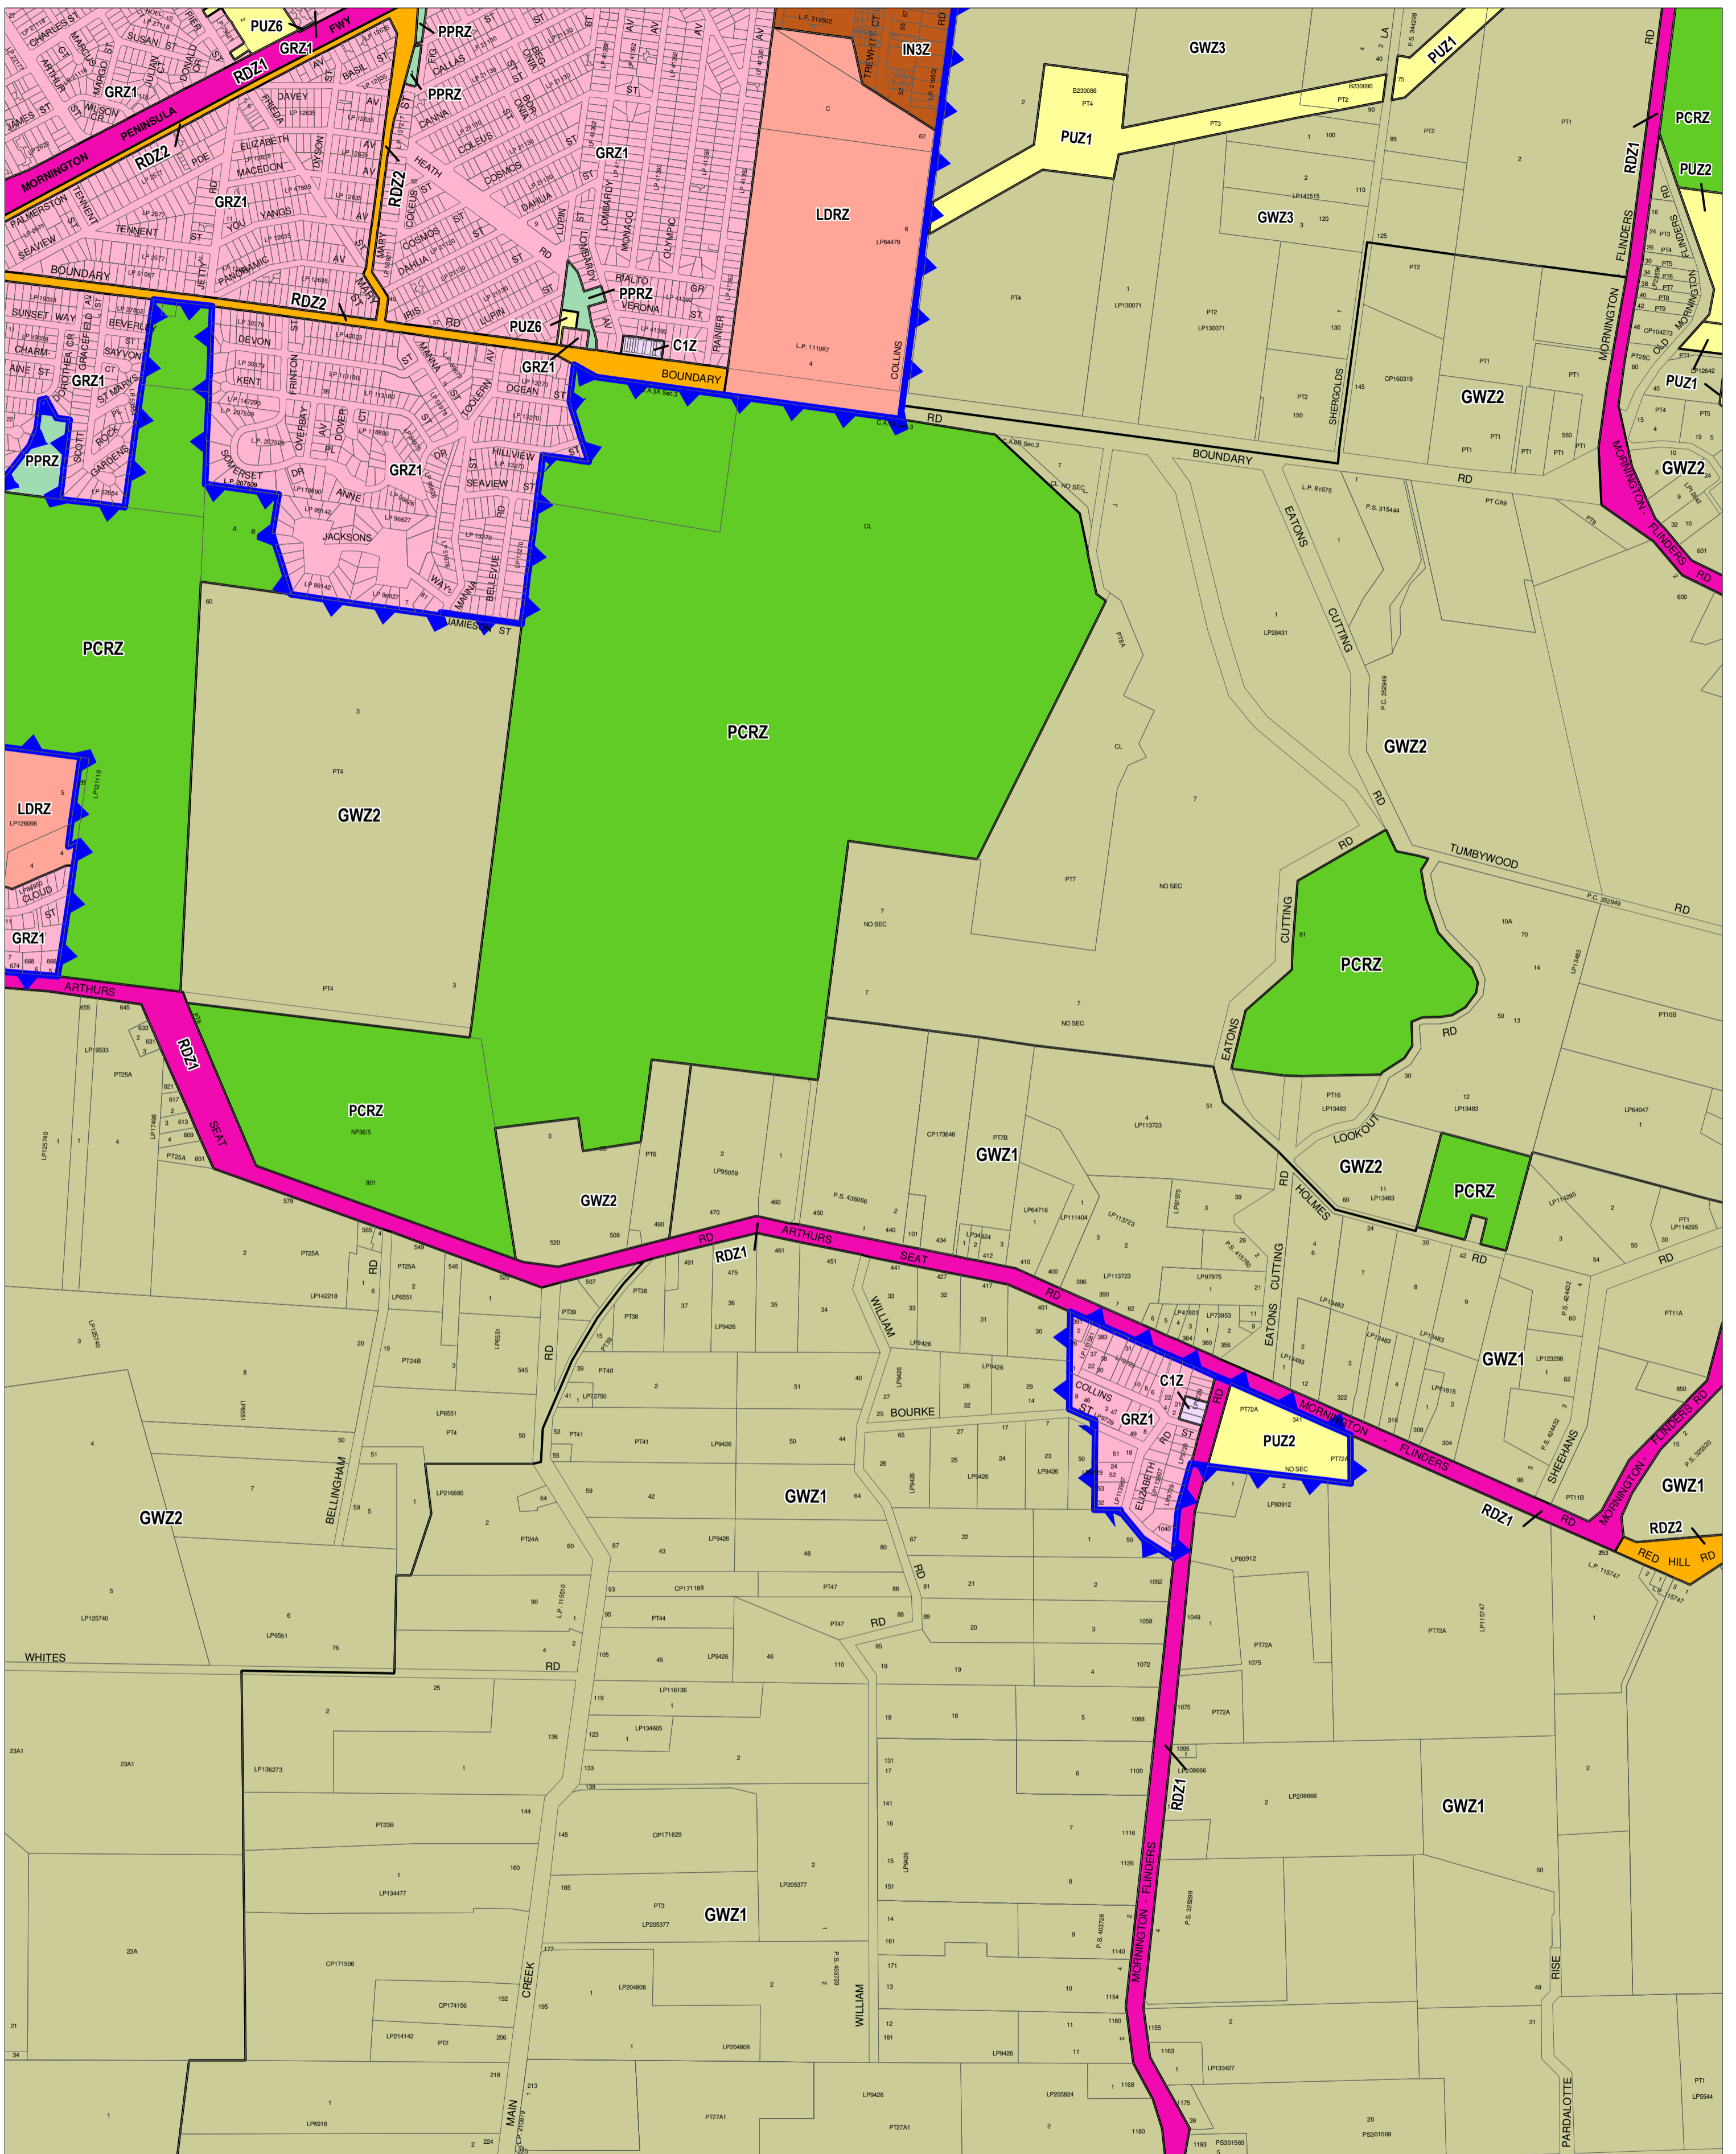

MORNINGTON PENINSULA PLANNING SCHEME - LOCAL PROVISION

Commercial	Road Zone - Category 1
C1Z Commercial 1 Zone	RDZ1
Industrial	Road Zone - Category 2
IN3Z Industrial 3 Zone	RDZ2
Public Land	Residential
PCRZ Public Conservation And Resource Zone	GRZ1 General Residential Zone - Schedule 1
PPRZ Public Park And Recreation Zone	LDRZ Low Density Residential Zone
PUZ1 Public Use Zone - Education	GWZ1 Green Wedge Zone
PUZ2 Public Use Zone - Local Government	GWZ2 Green Wedge Zone - Schedule 1
PUZ5 Public Use Zone - Service And Utility	GWZ3 Green Wedge Zone - Schedule 2
	GWZ4 Green Wedge Zone - Schedule 3

AUSTRALIAN MAP GRID ZONE 55

Printed: 10/4/2015

AMENDMENT C176 PART 2