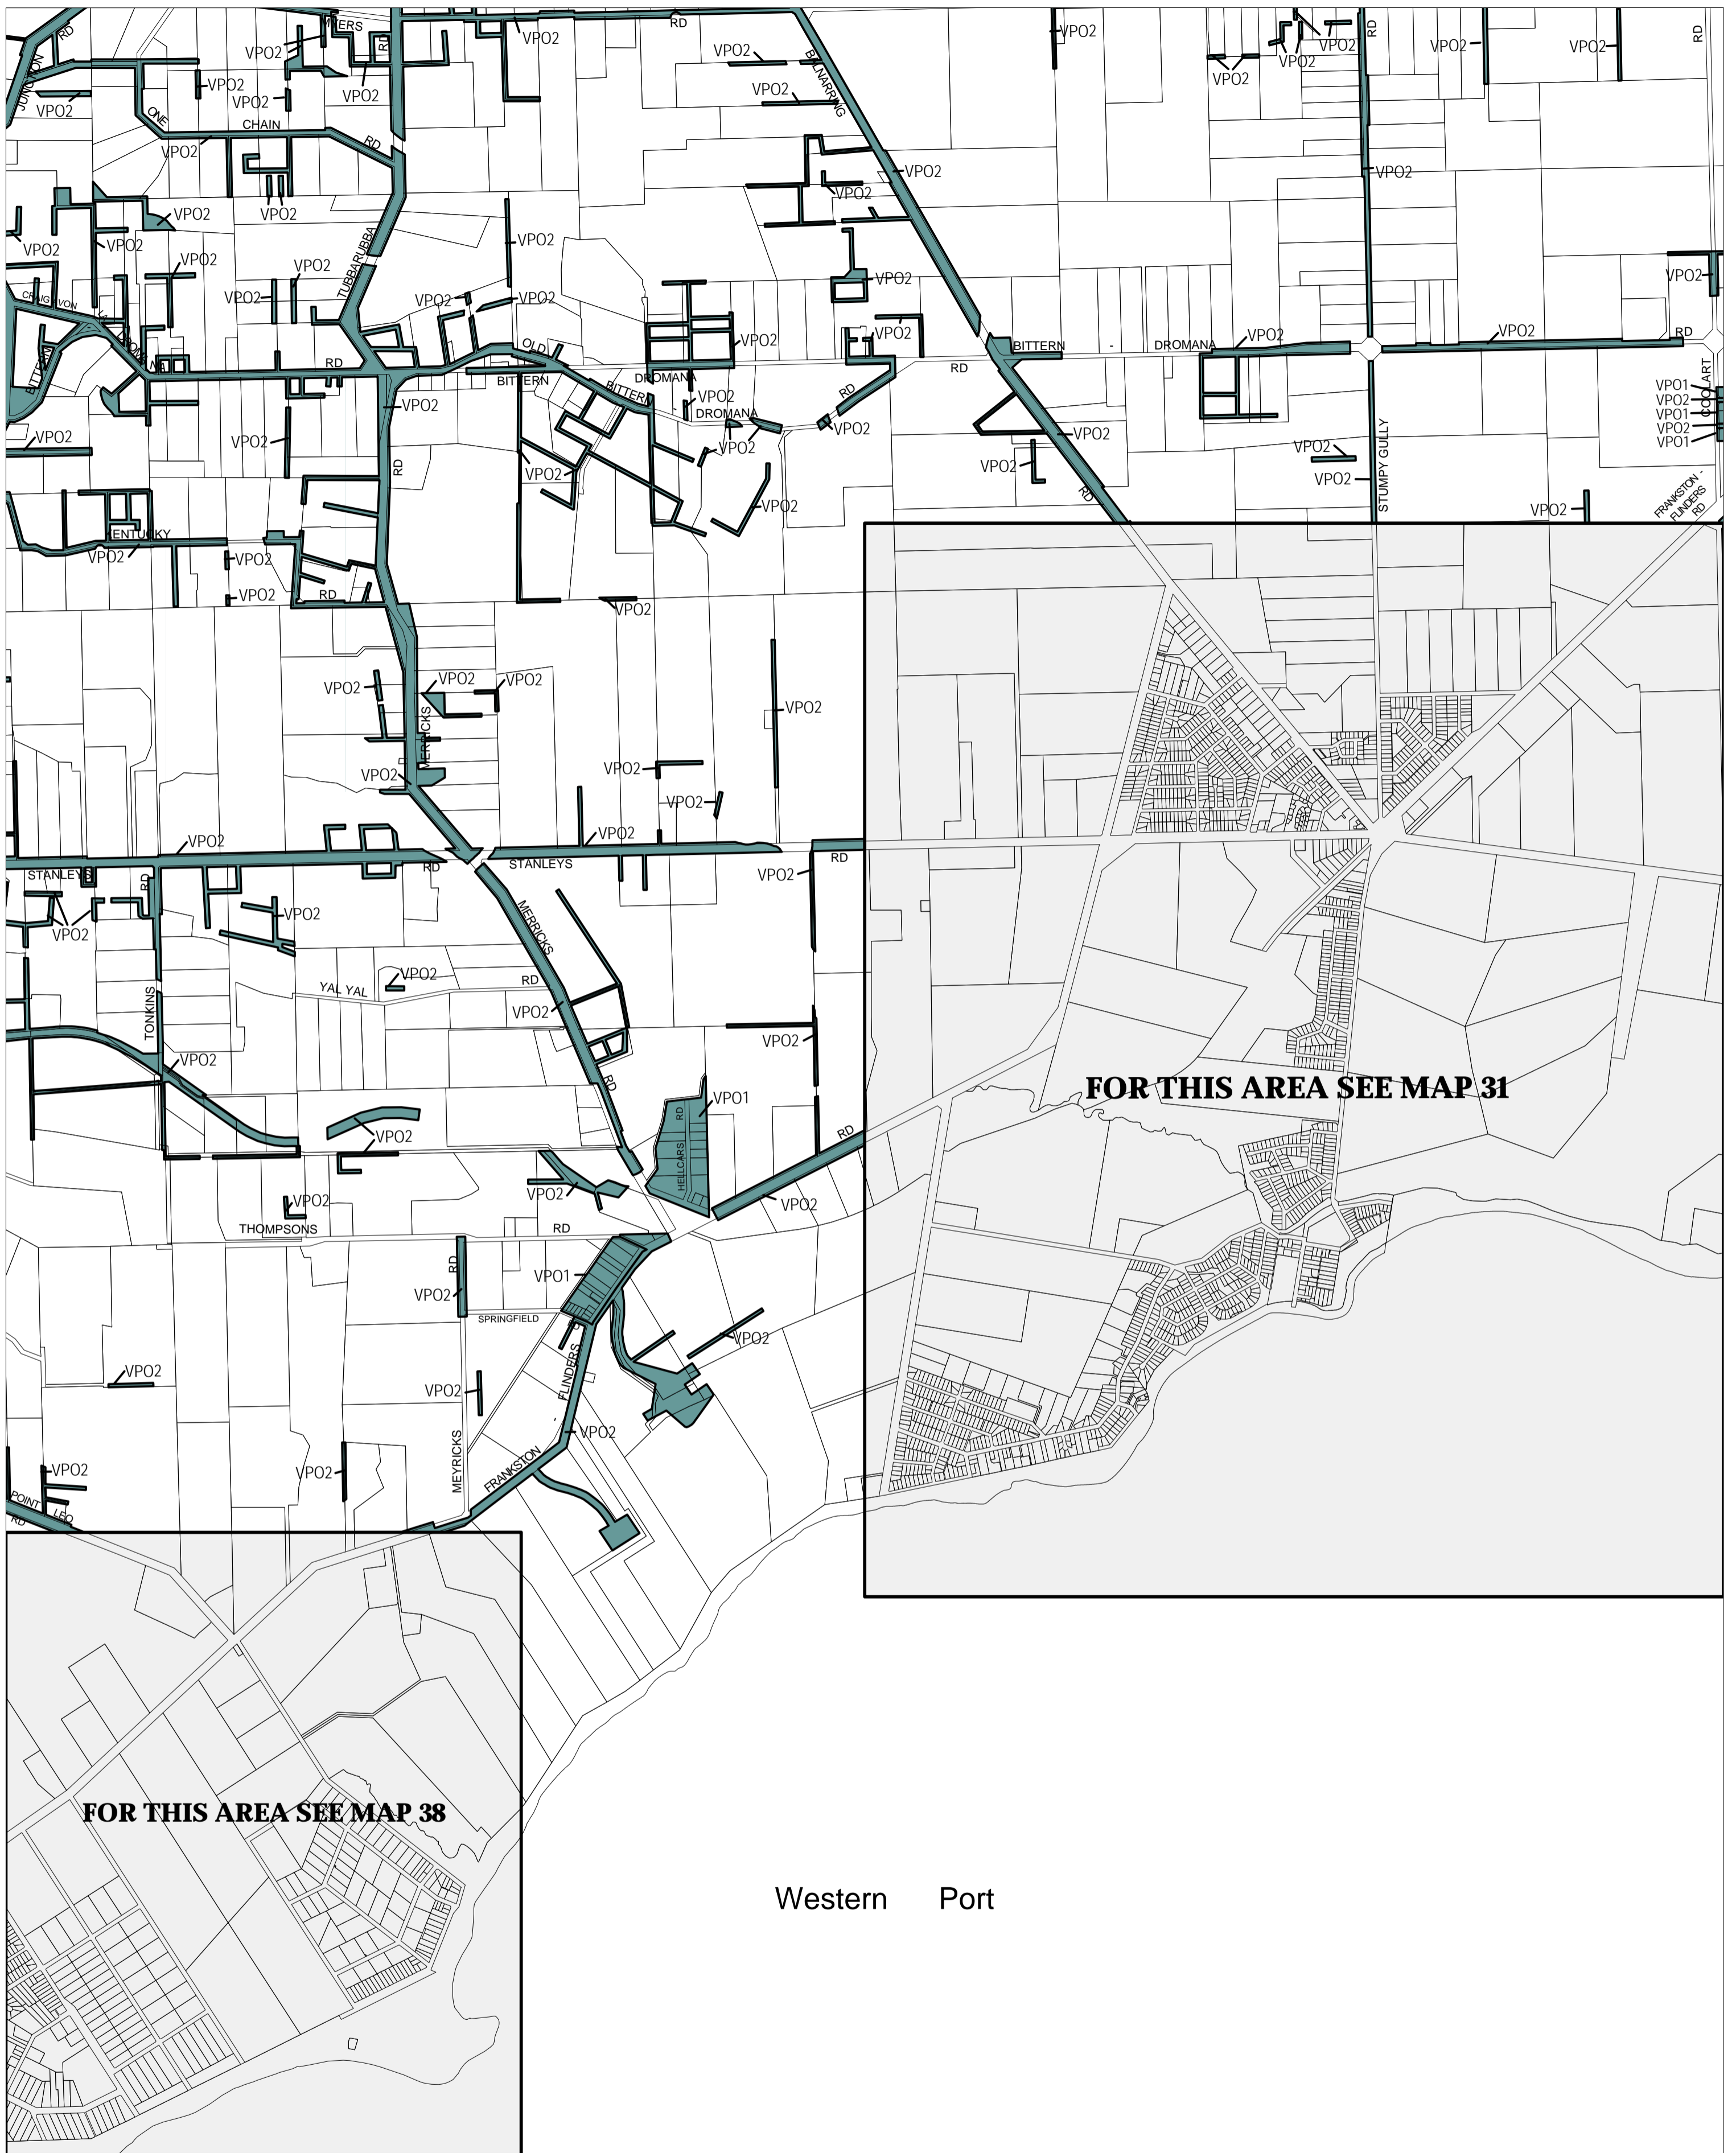

MORNINGTON PENINSULA PLANNING SCHEME - LOCAL PROVISION

Overlays

- VPO1 Vegetation Protection Overlay - Schedule 1
- VPO2 Vegetation Protection Overlay - Schedule 2

AUSTRALIAN MAP GRID ZONE 55

INDEX TO ADJOINING METRIC SERIES MAP

Printed: 31/8/2007

AMENDMENT C75