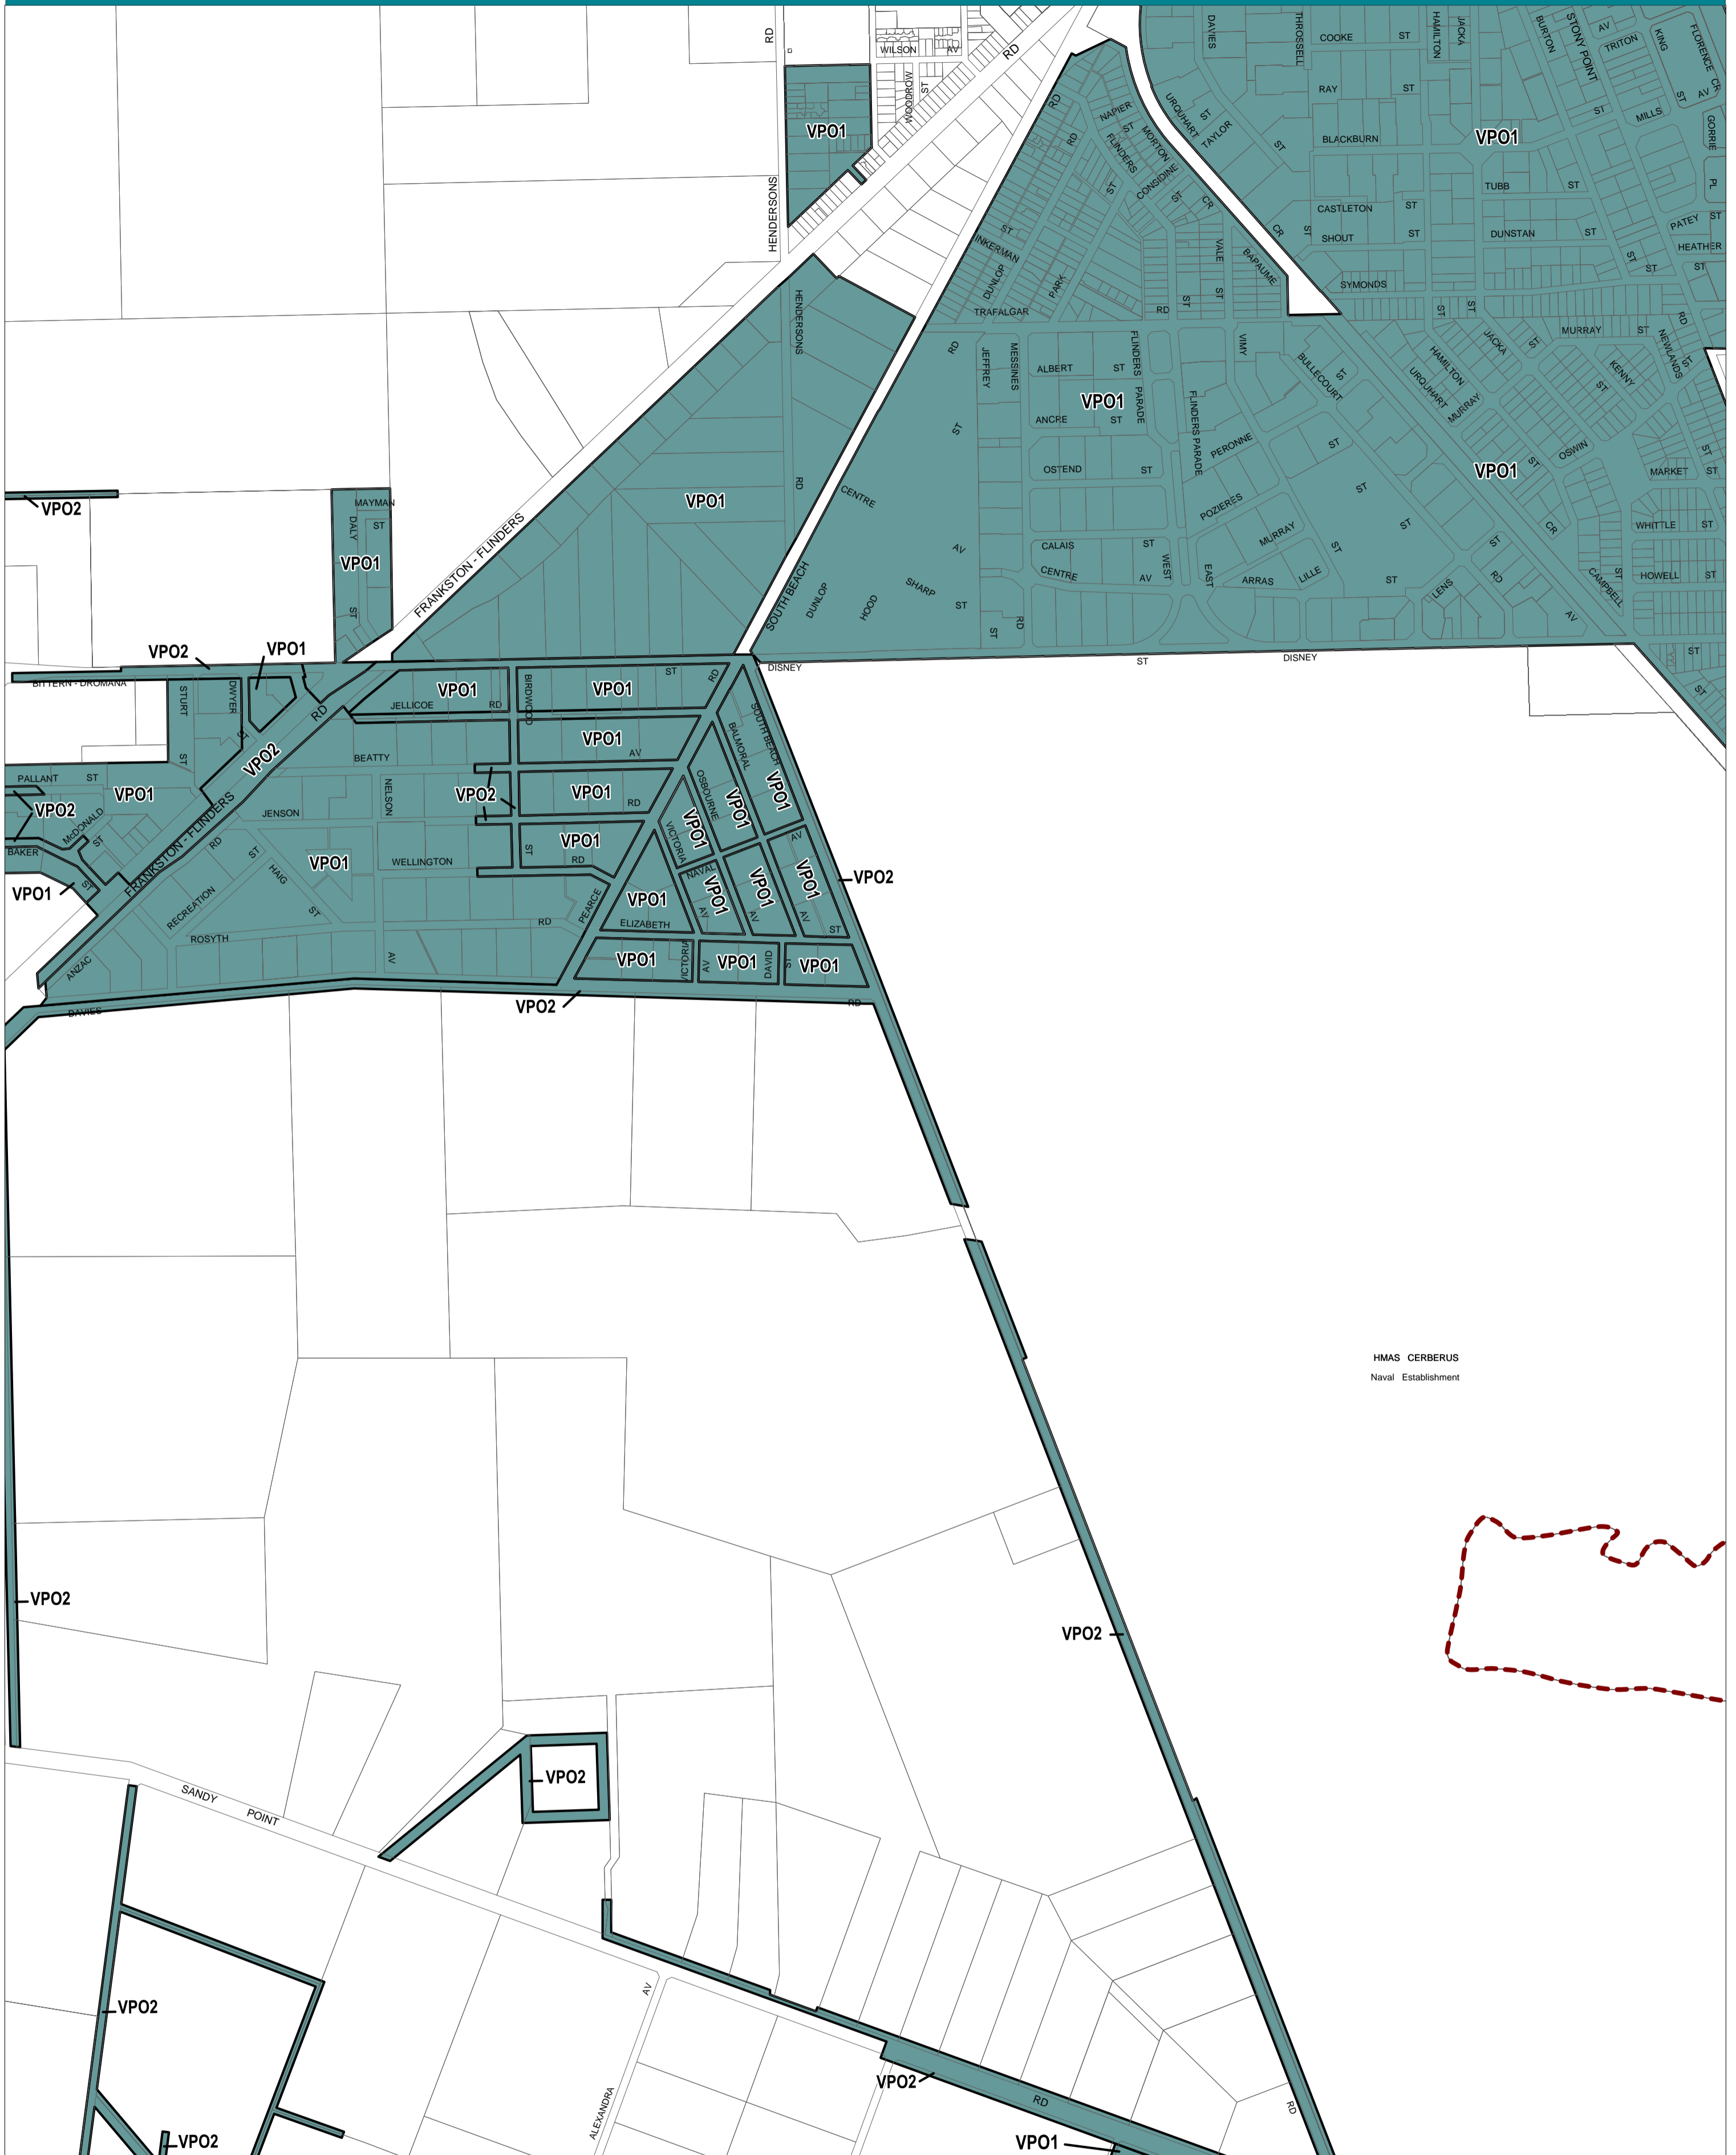

MORNINGTON PENINSULA PLANNING SCHEME - LOCAL PROVISION

HMAS CERBERUS
Naval Establishment

Overlays

- VPO1 Vegetation Protection Overlay - Schedule 1
- VPO2 Vegetation Protection Overlay - Schedule 2

AUSTRALIAN MAP GRID ZONE 55

PREPARED BY: Planning Mapping Services

VICTORIA
State Government

Environment,
Land, Water
and Planning

Printed: 4/3/2016

AMENDMENT C188 (PART 2)