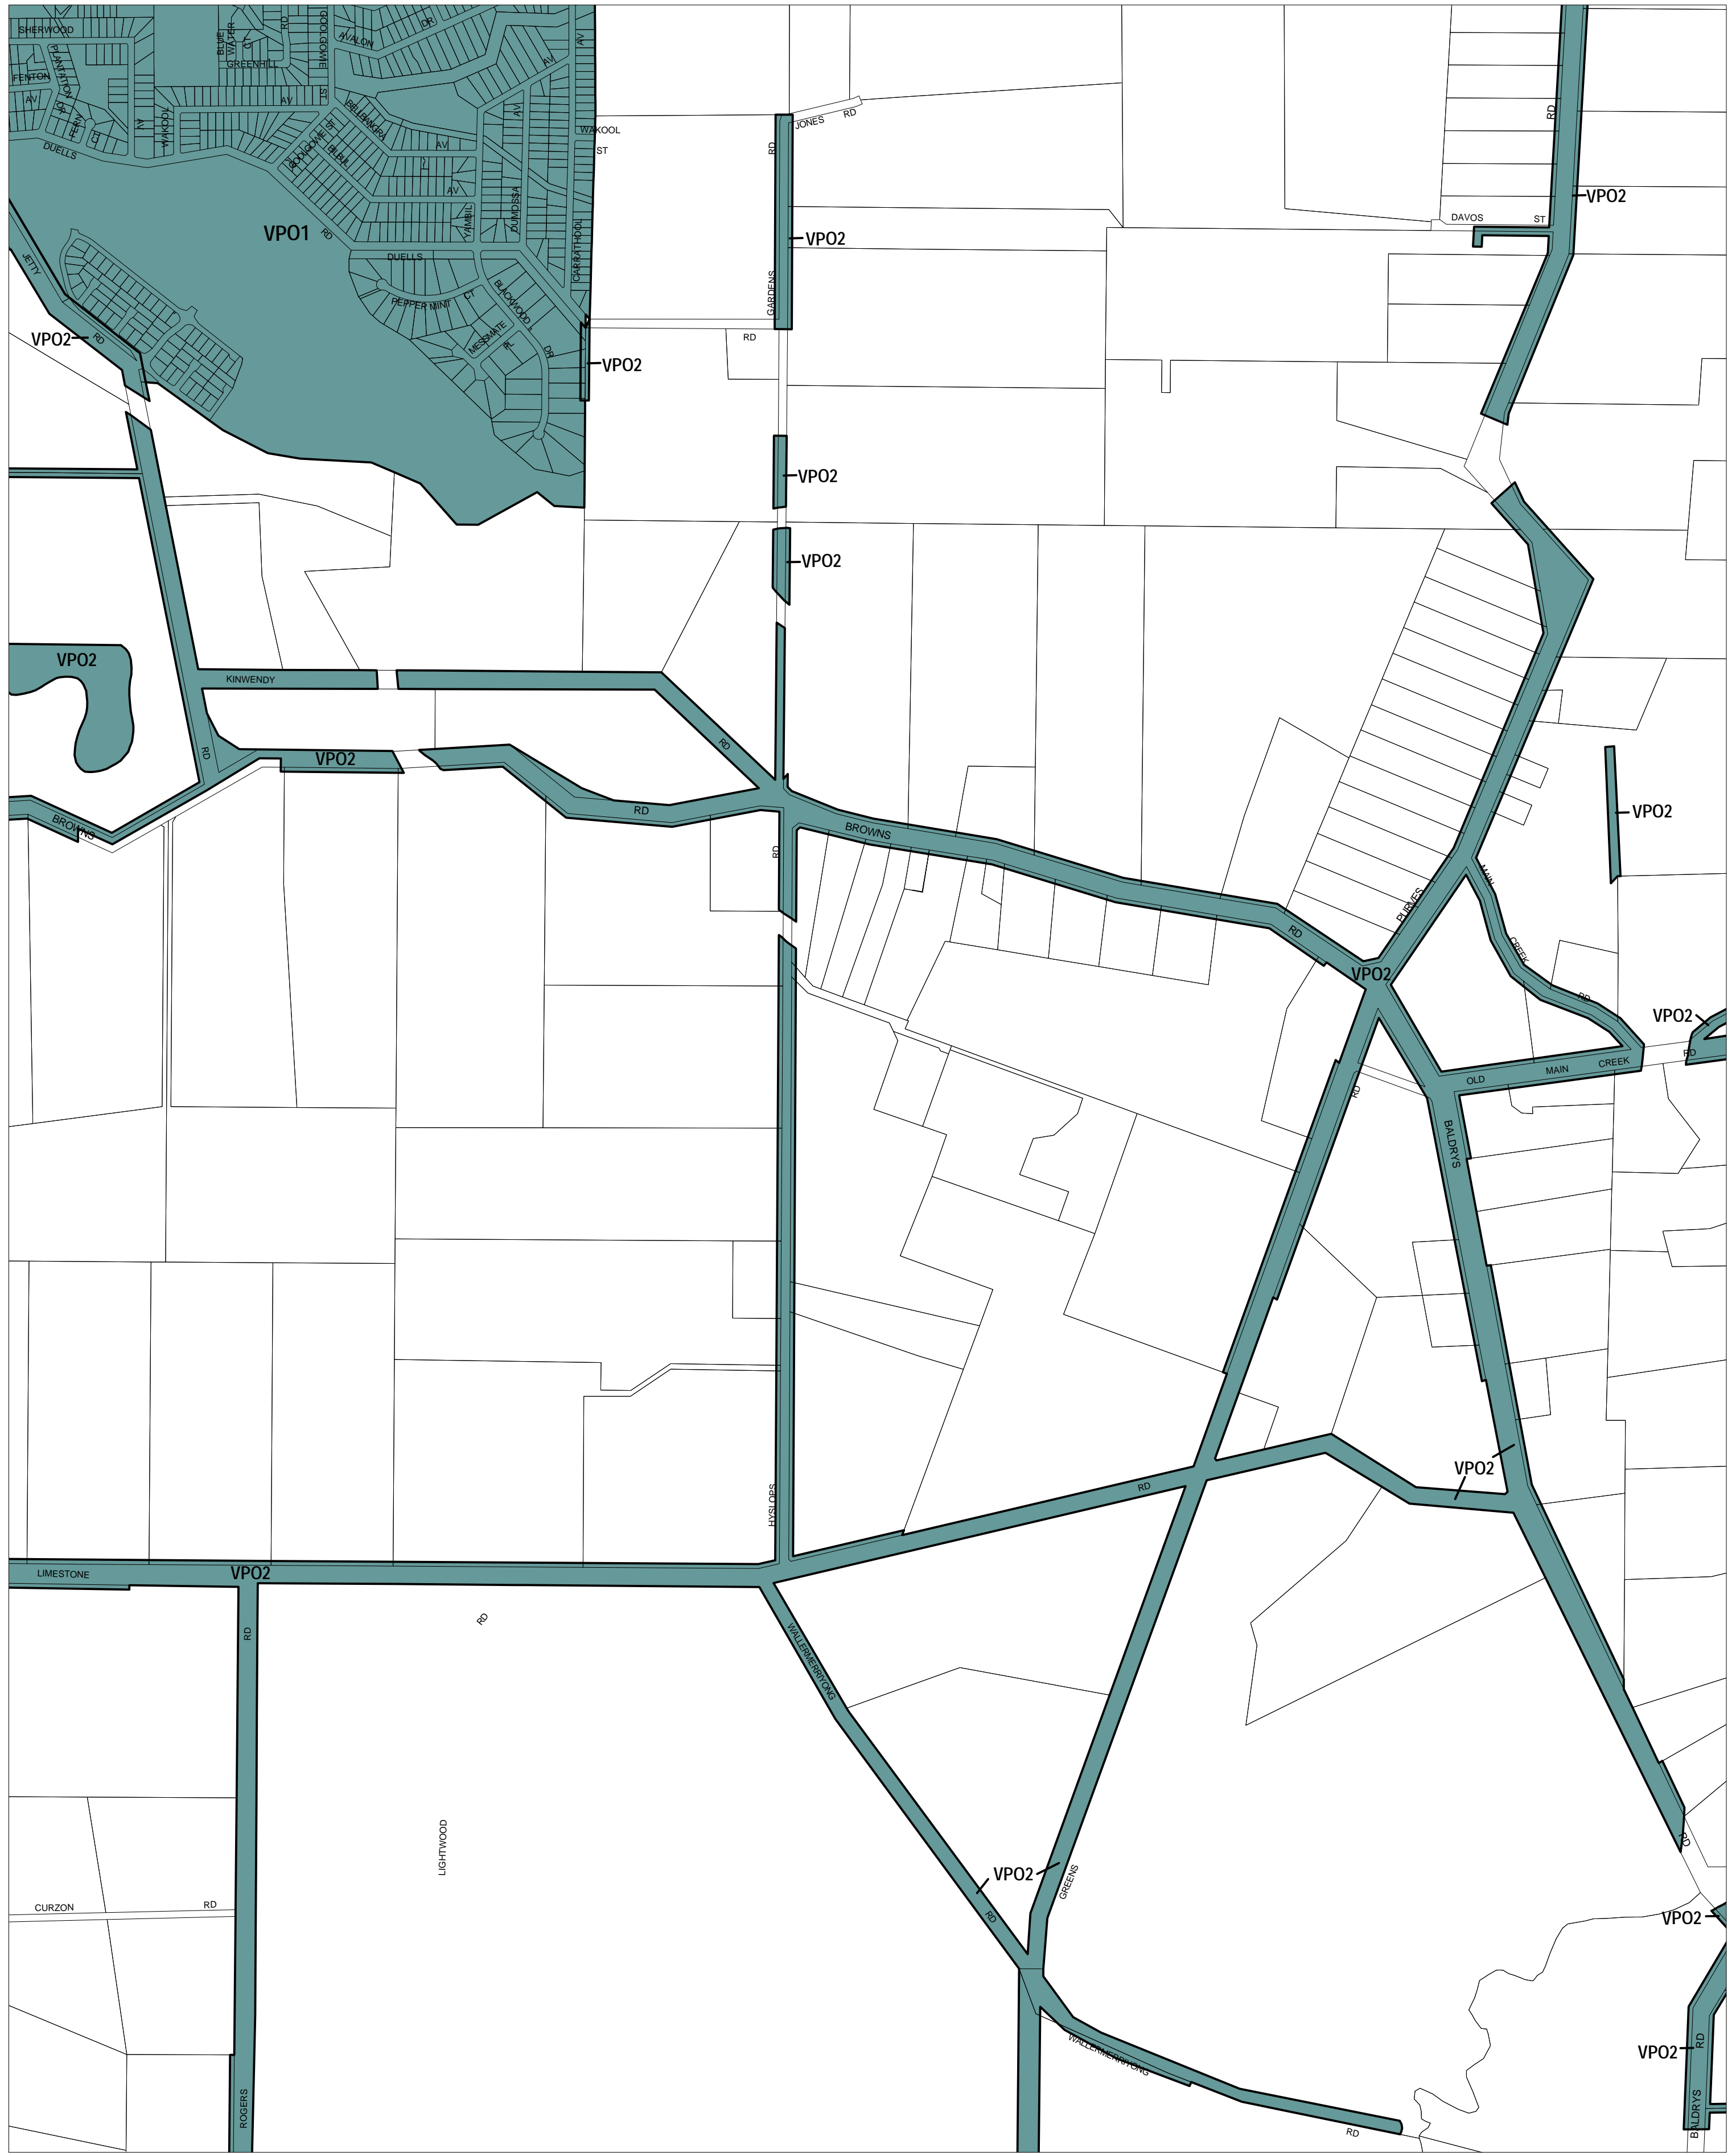

MORNINGTON PENINSULA PLANNING SCHEME - LOCAL PROVISION

Overlays

- VPO1 Vegetation Protection Overlay - Schedule 1
- VPO2 Vegetation Protection Overlay - Schedule 2

200 400 600 800 1000 m

AUSTRALIAN MAP GRID ZONE 55

INDEX TO ADJOINING METRIC SERIES MAP

1	2	3	4
5	6	7	8
9	10	11	12
13	14	15	16
17	18	19	20
21	22	23	24
25	26	27	28
29	30	31	32
33	34	35	36
37	38	39	40
41	42	43	44
45	46	47	48

Printed: 31/8/2007

AMENDMENT C18