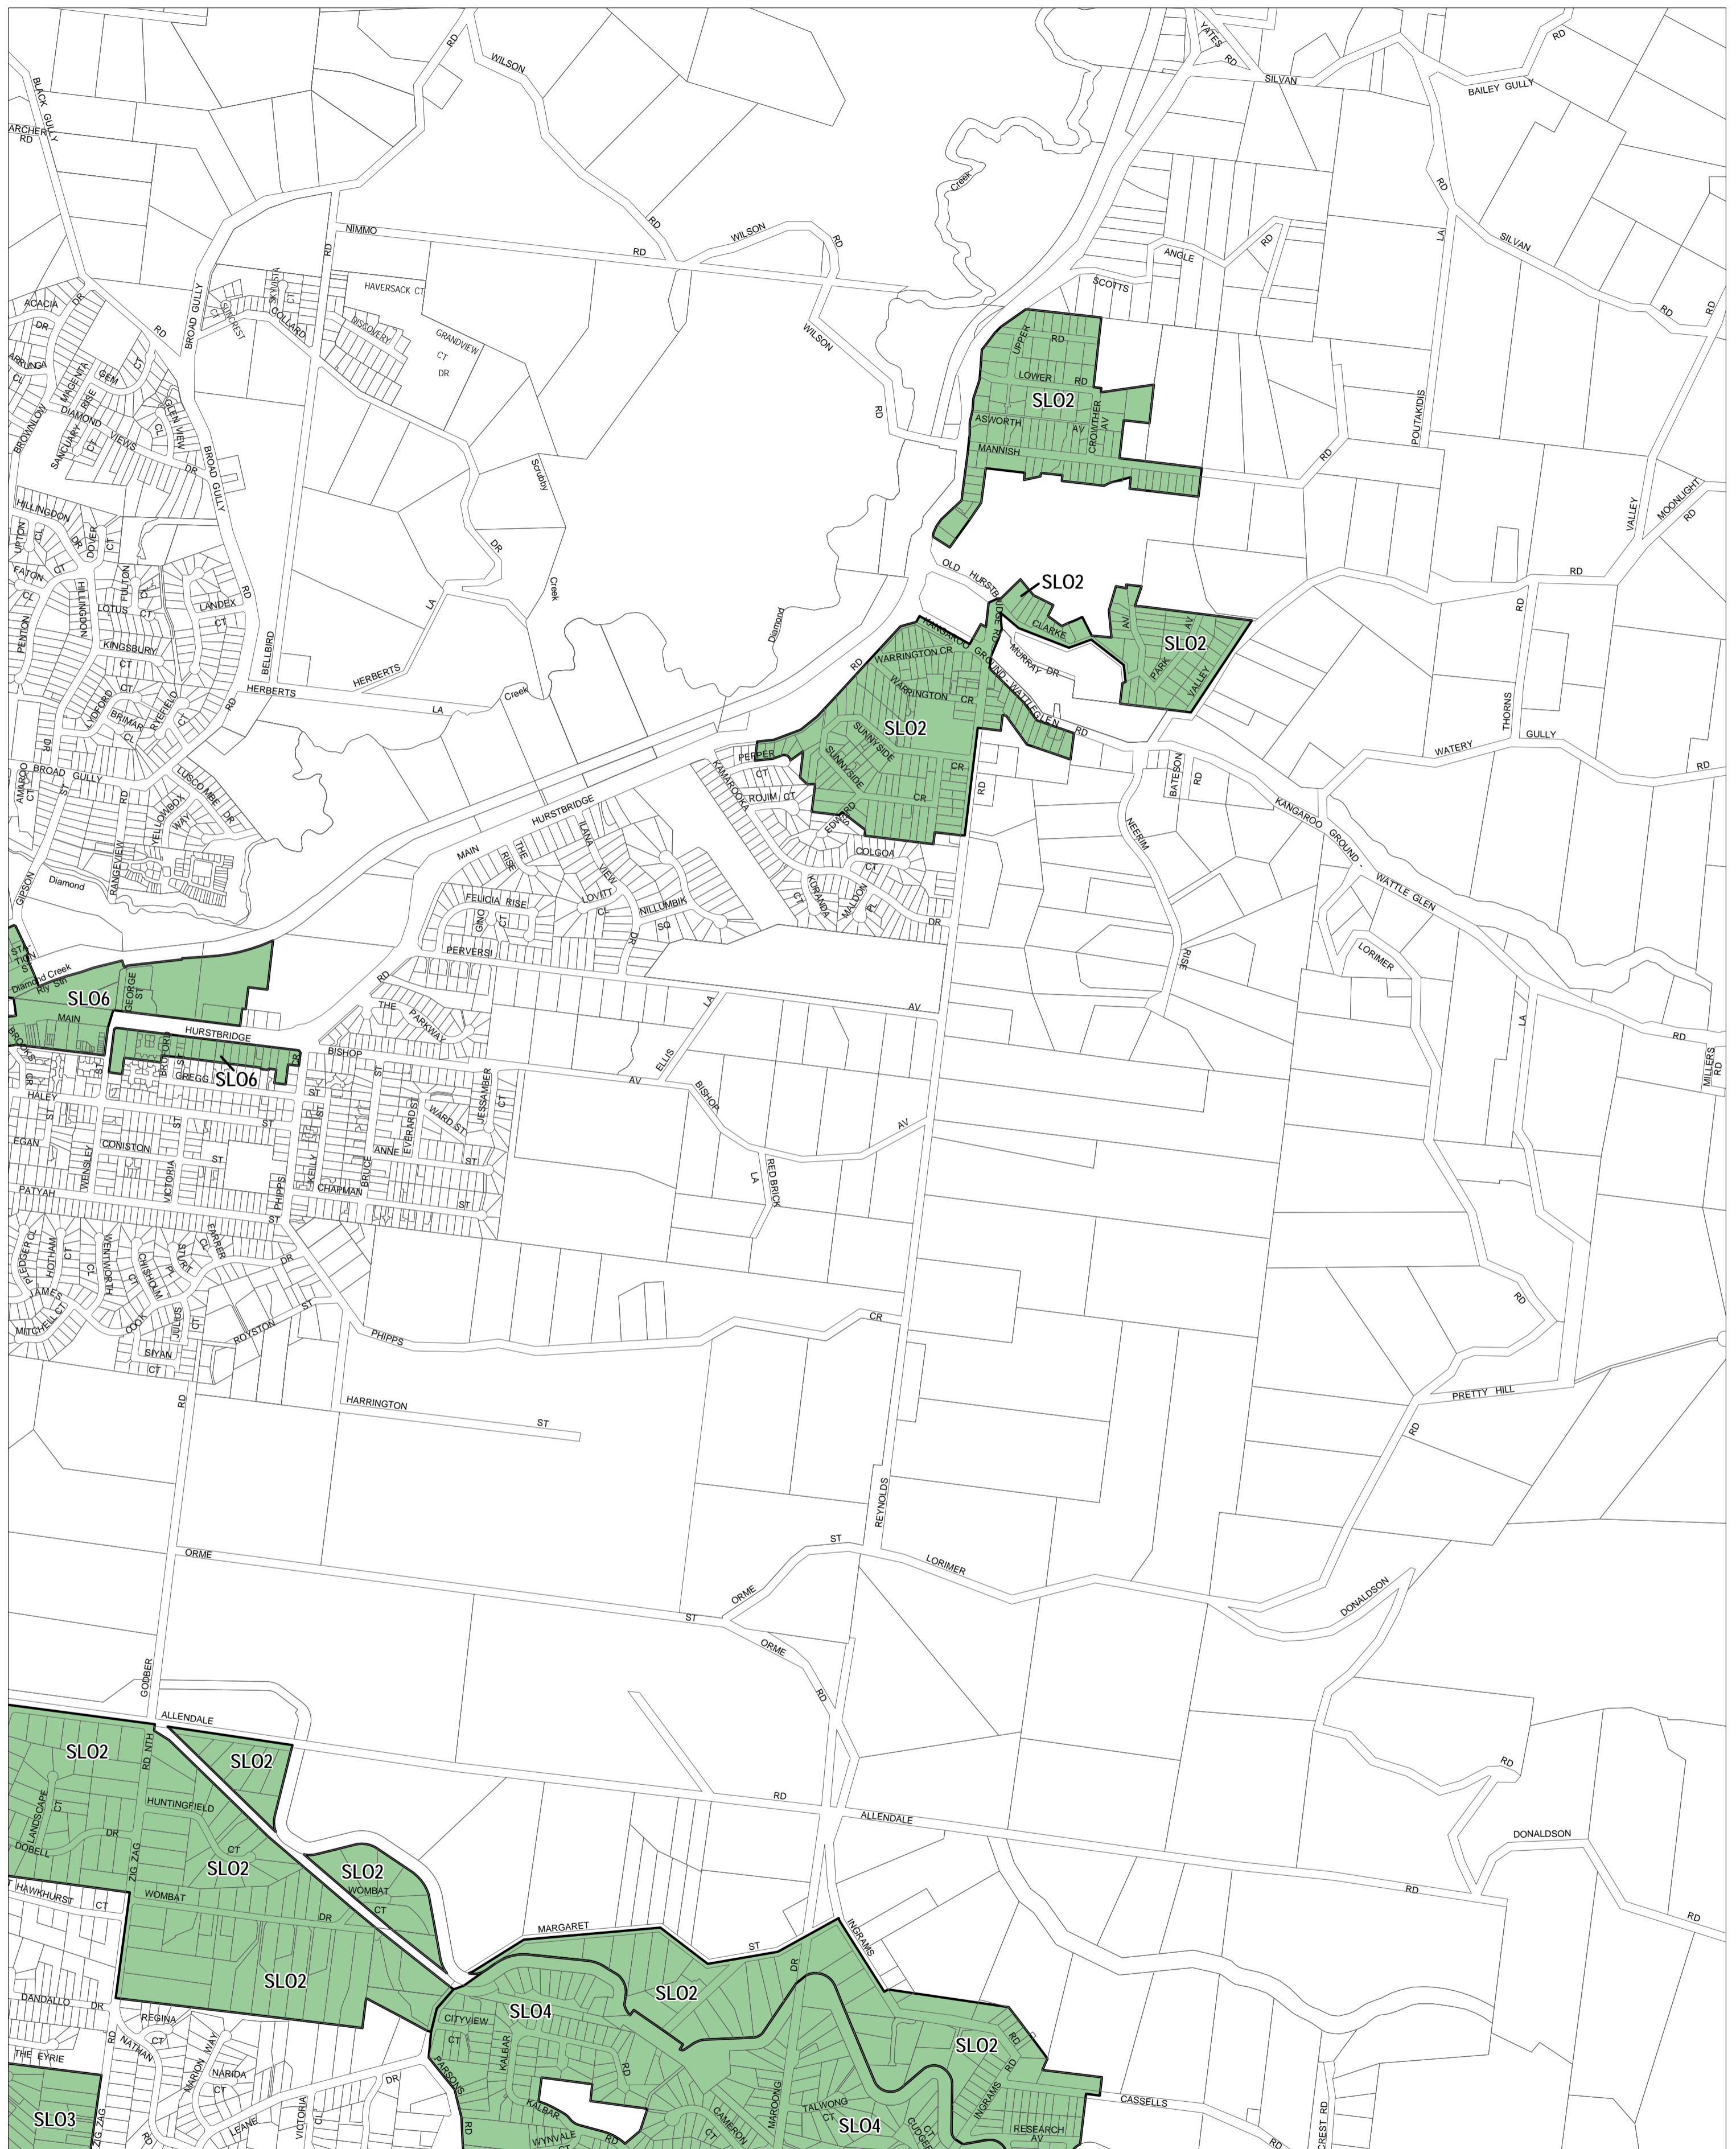

NILLUMBIK PLANNING SCHEME - LOCAL PROVISION

Overlays	
	Significant Landscape Overlay - Schedule 2
	Significant Landscape Overlay - Schedule 3
	Significant Landscape Overlay - Schedule 4
	Significant Landscape Overlay - Schedule 6

Printed: 19/9/2014

AMENDMENT C53