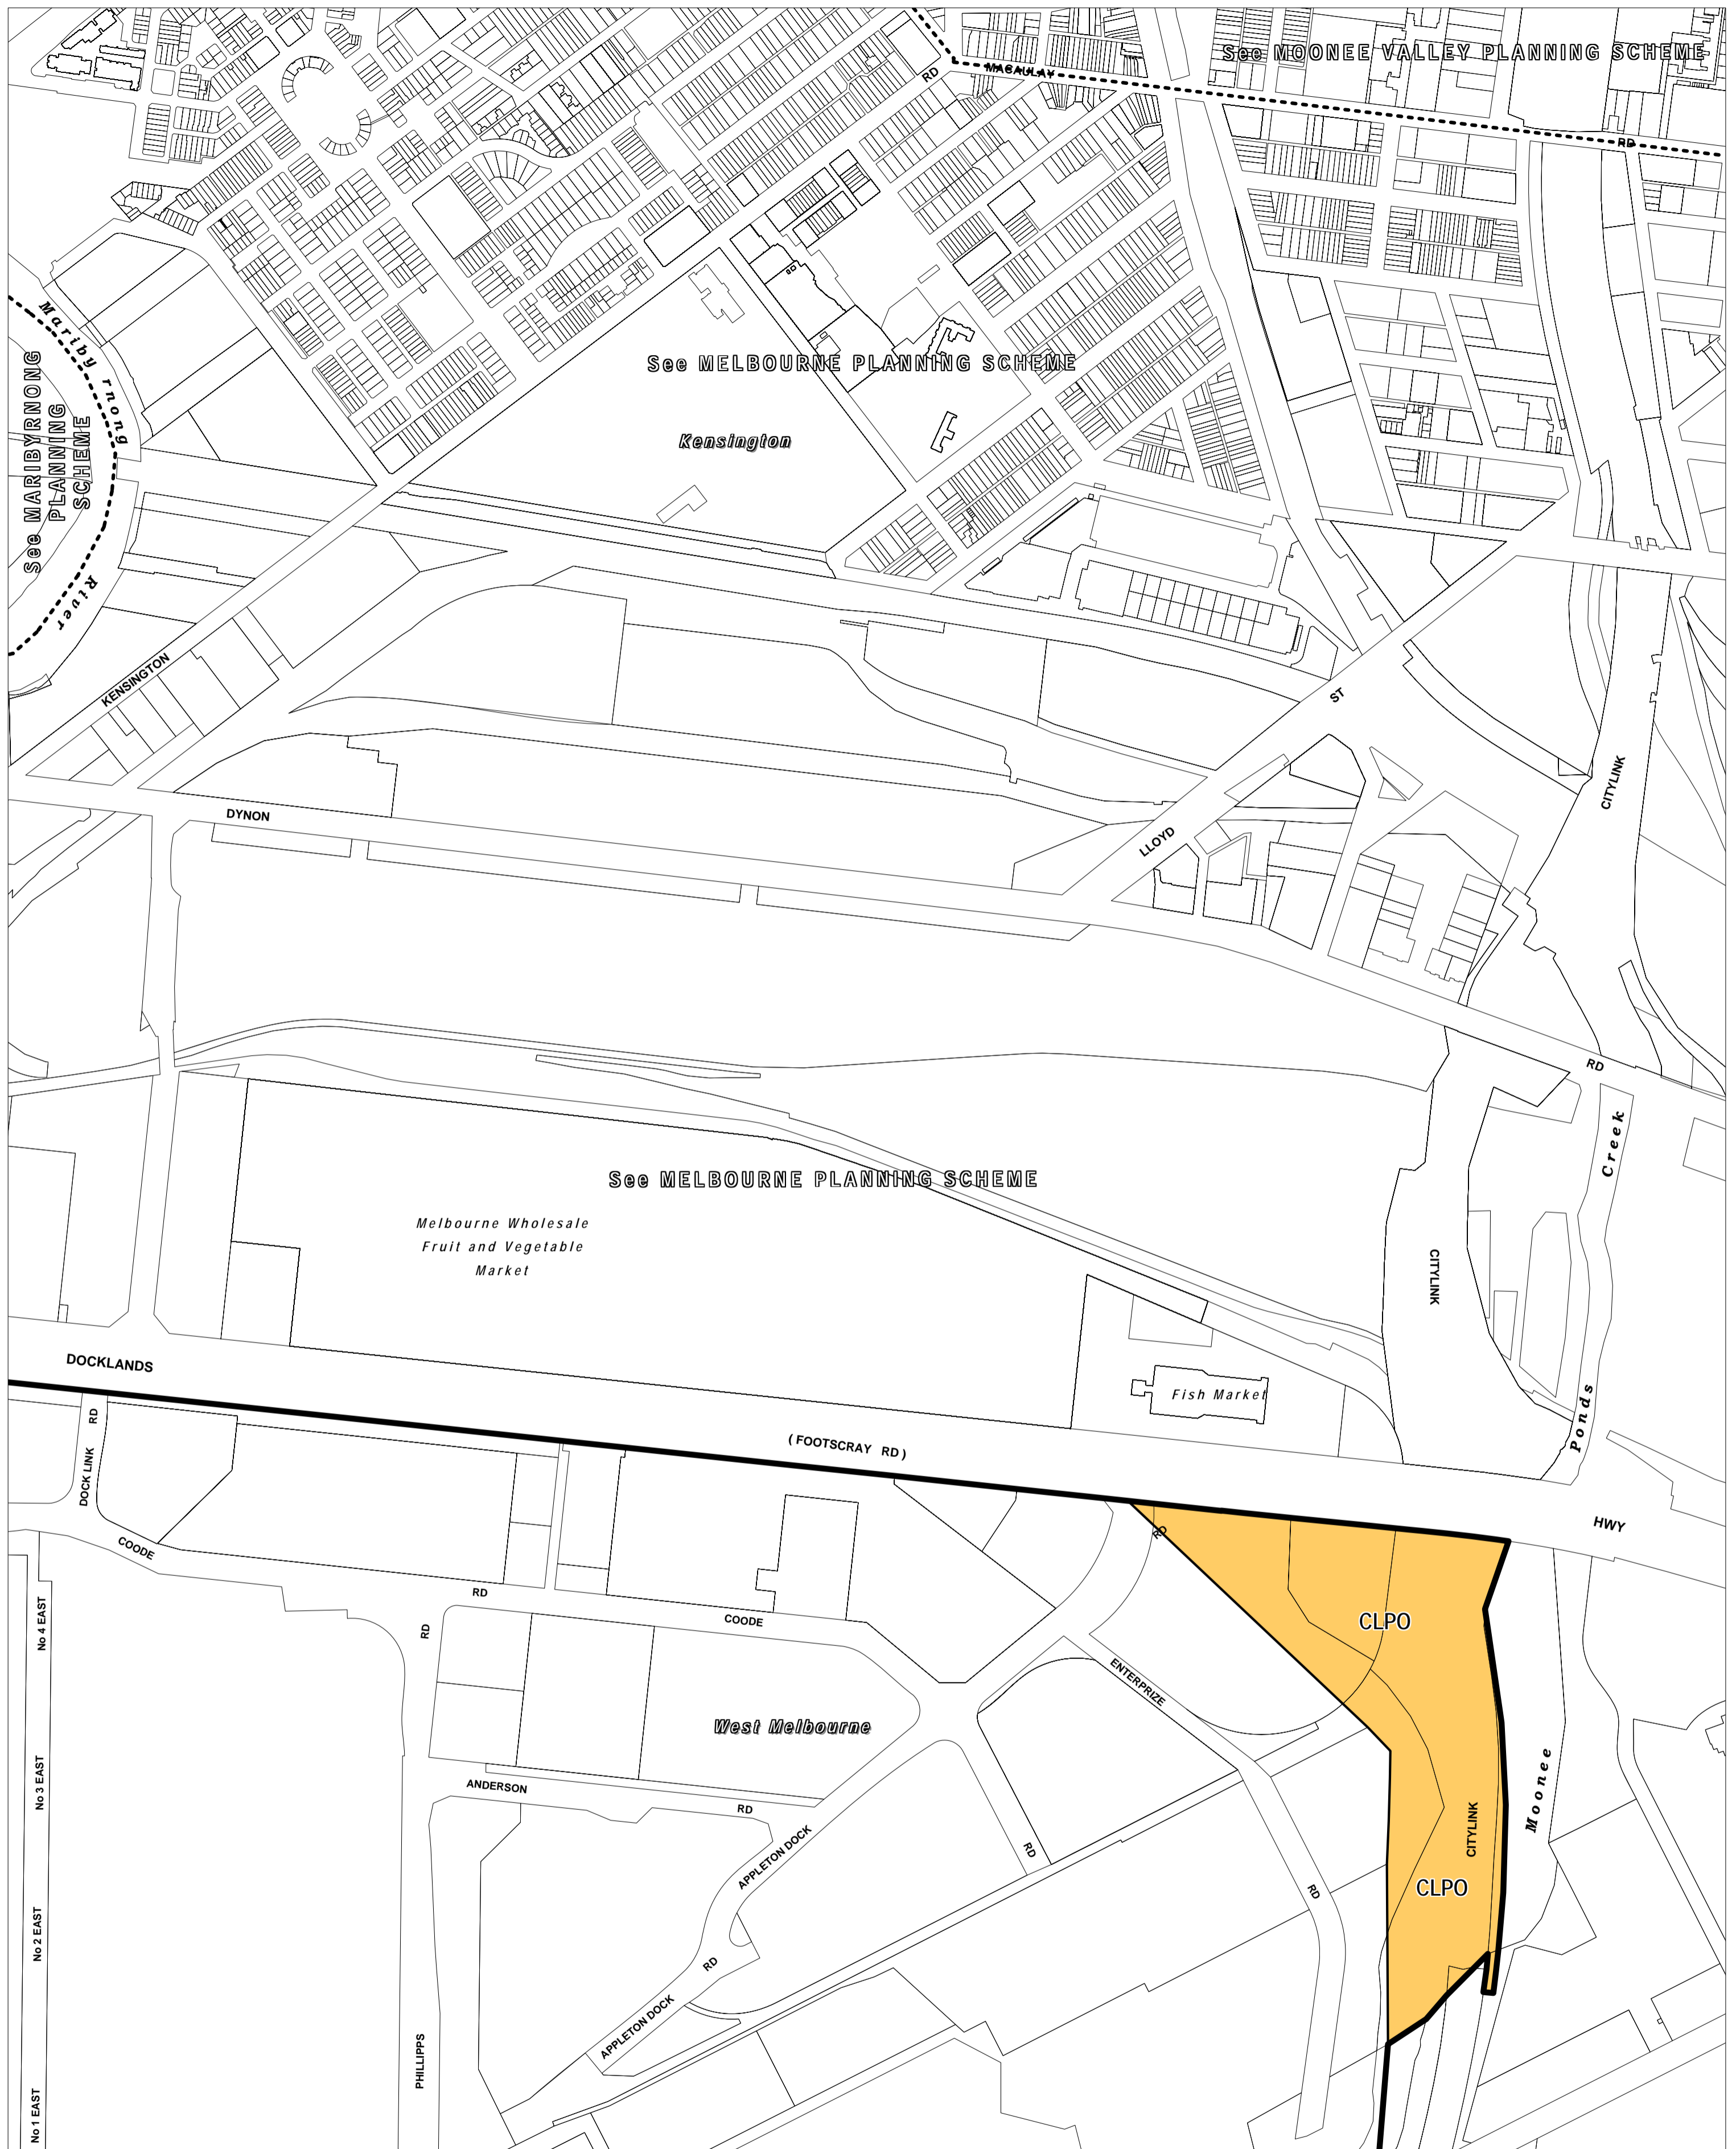

PORT OF MELBOURNE PLANNING SCHEME - LOCAL PROVISION

Overlays

- CLPO City Link Project Overlay

100 0 100 200 300 400 500 m
AUSTRALIAN MAP GRID ZONE 55

Victoria The Place To Be

INDEX TO ADJOINING METRIC SERIES MAP

1	2		
3	4		
5	6	7	8
	9		

Printed: 4/1/2008

NEW FORMAT PLANNING SCHEME