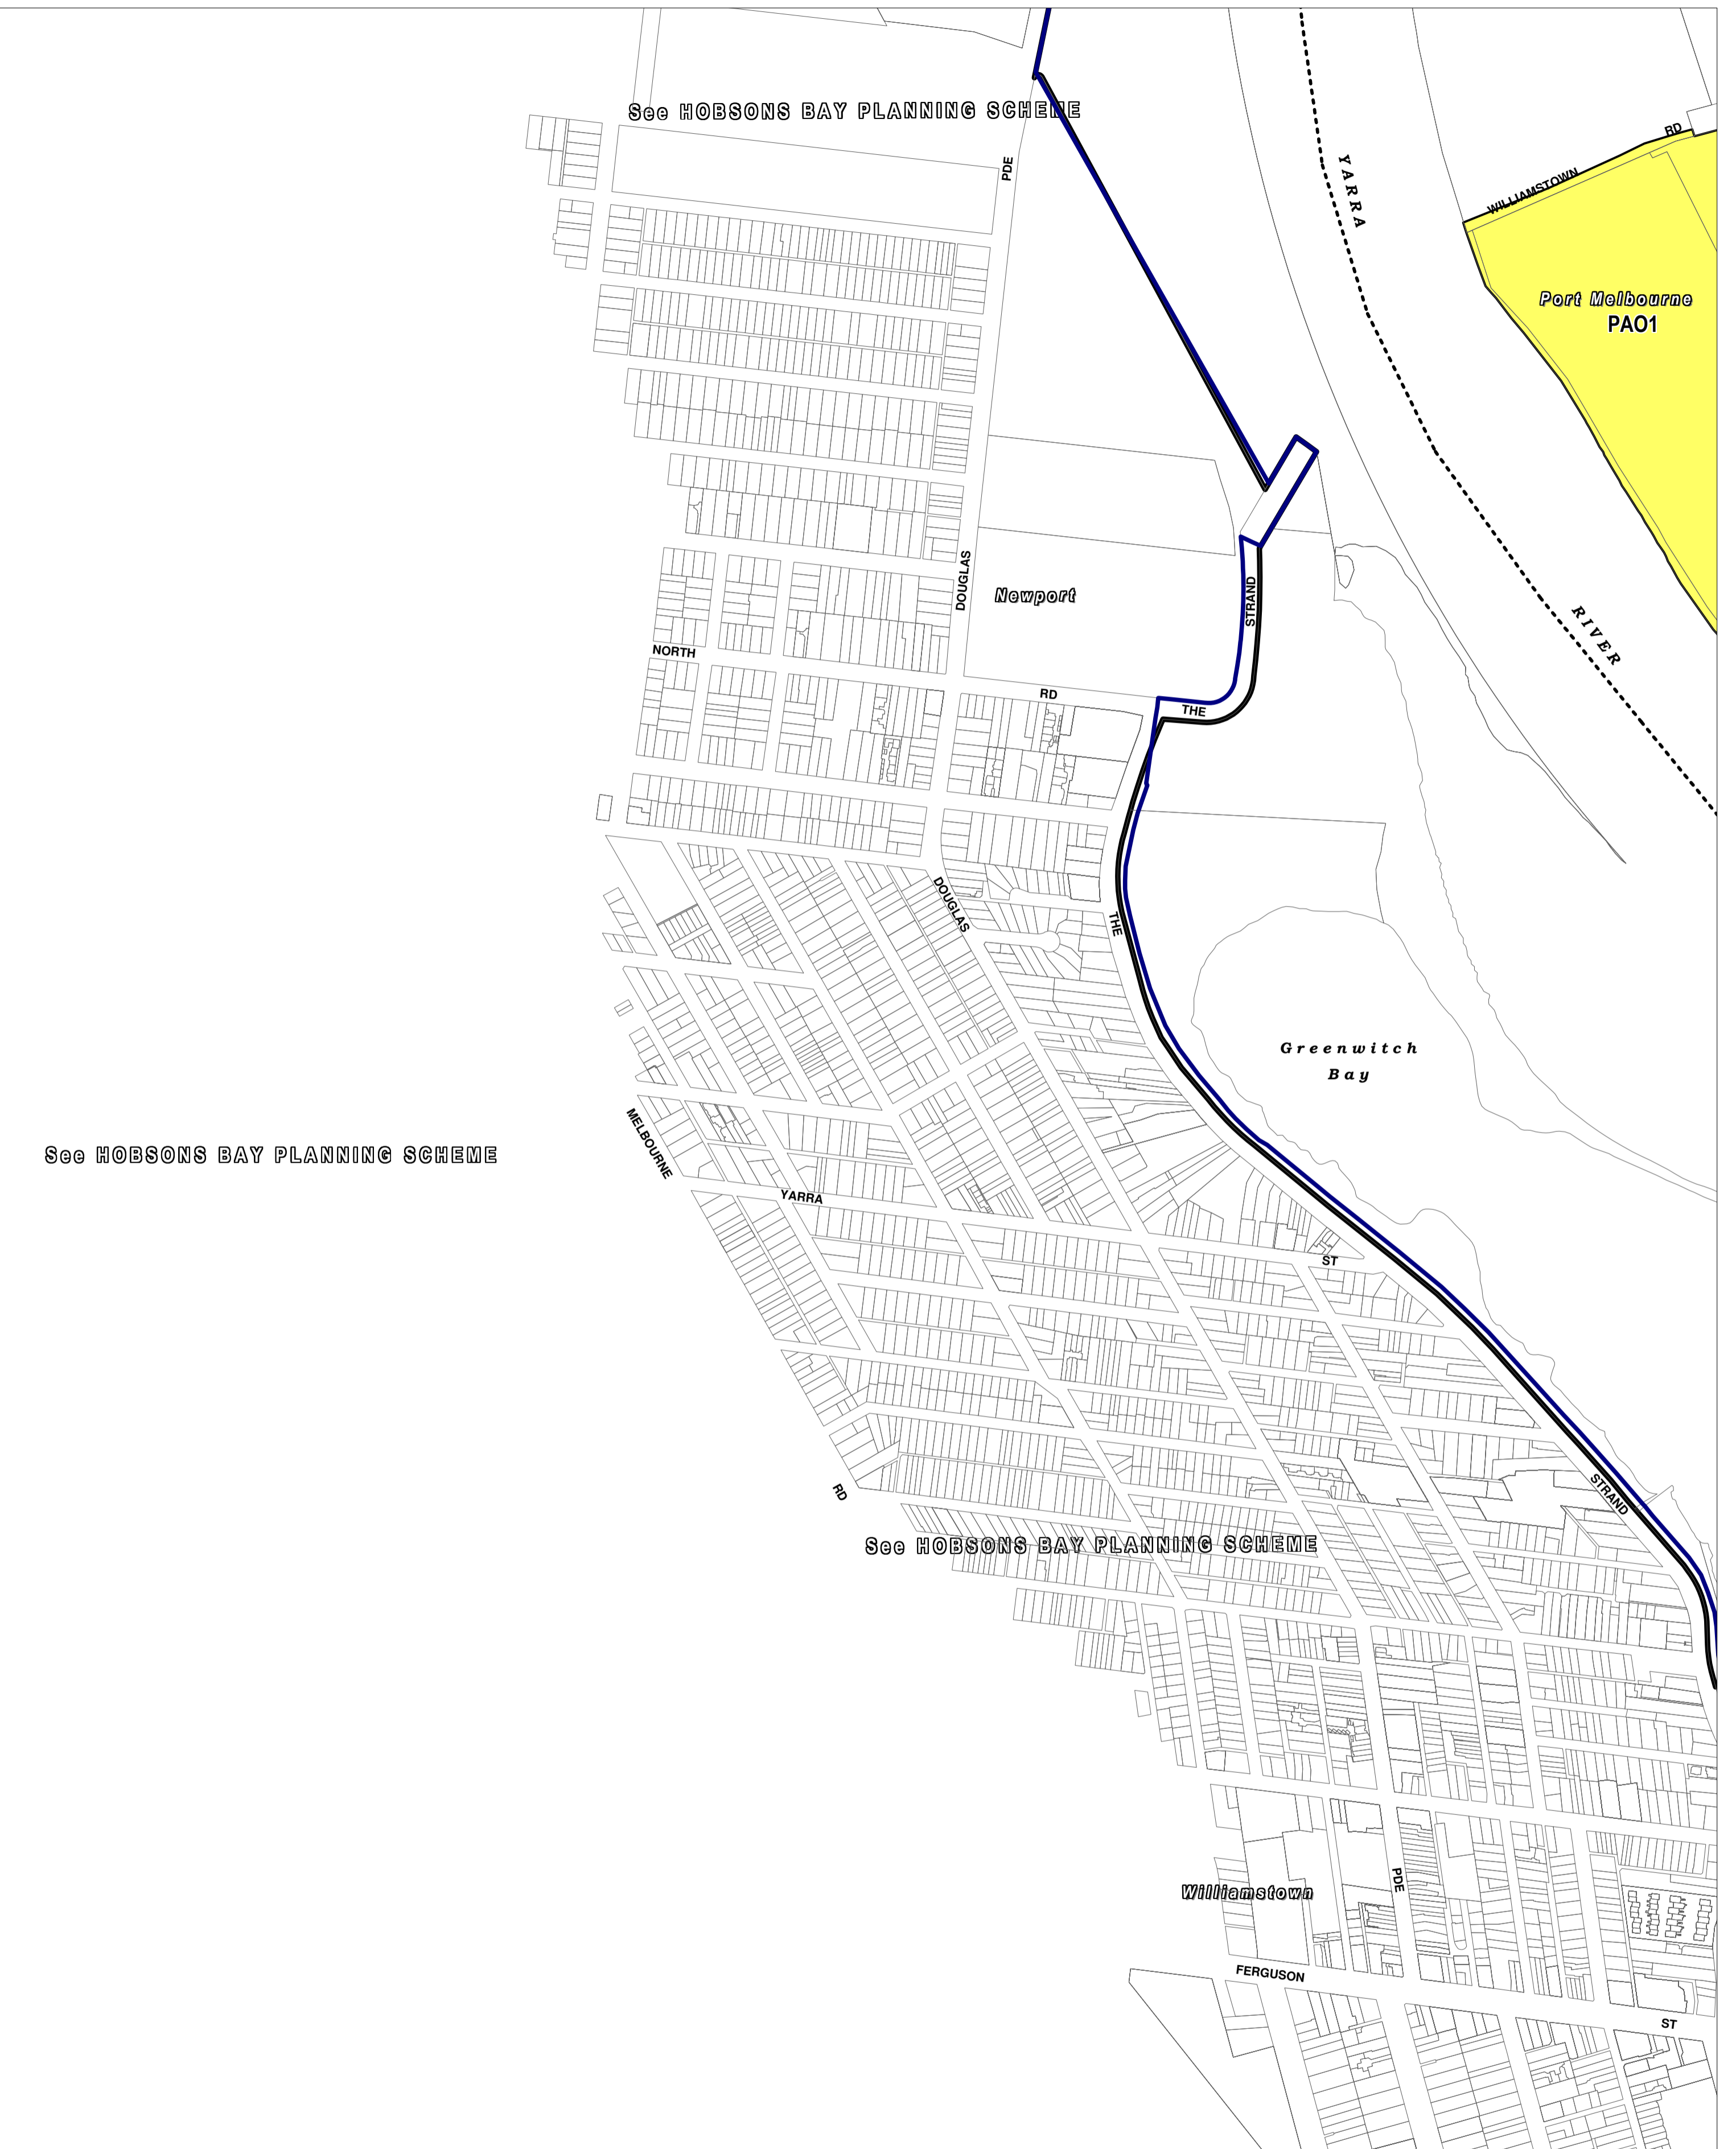

PORT OF MELBOURNE PLANNING SCHEME - LOCAL PROVISION

See HOBSONS BAY PLANNING SCHEME

See HOBSONS BAY PLANNING SCHEME

Overlays

PA01 Public Acquisition Overlay 1

Printed: 19/2/2013

AMENDMENT C1