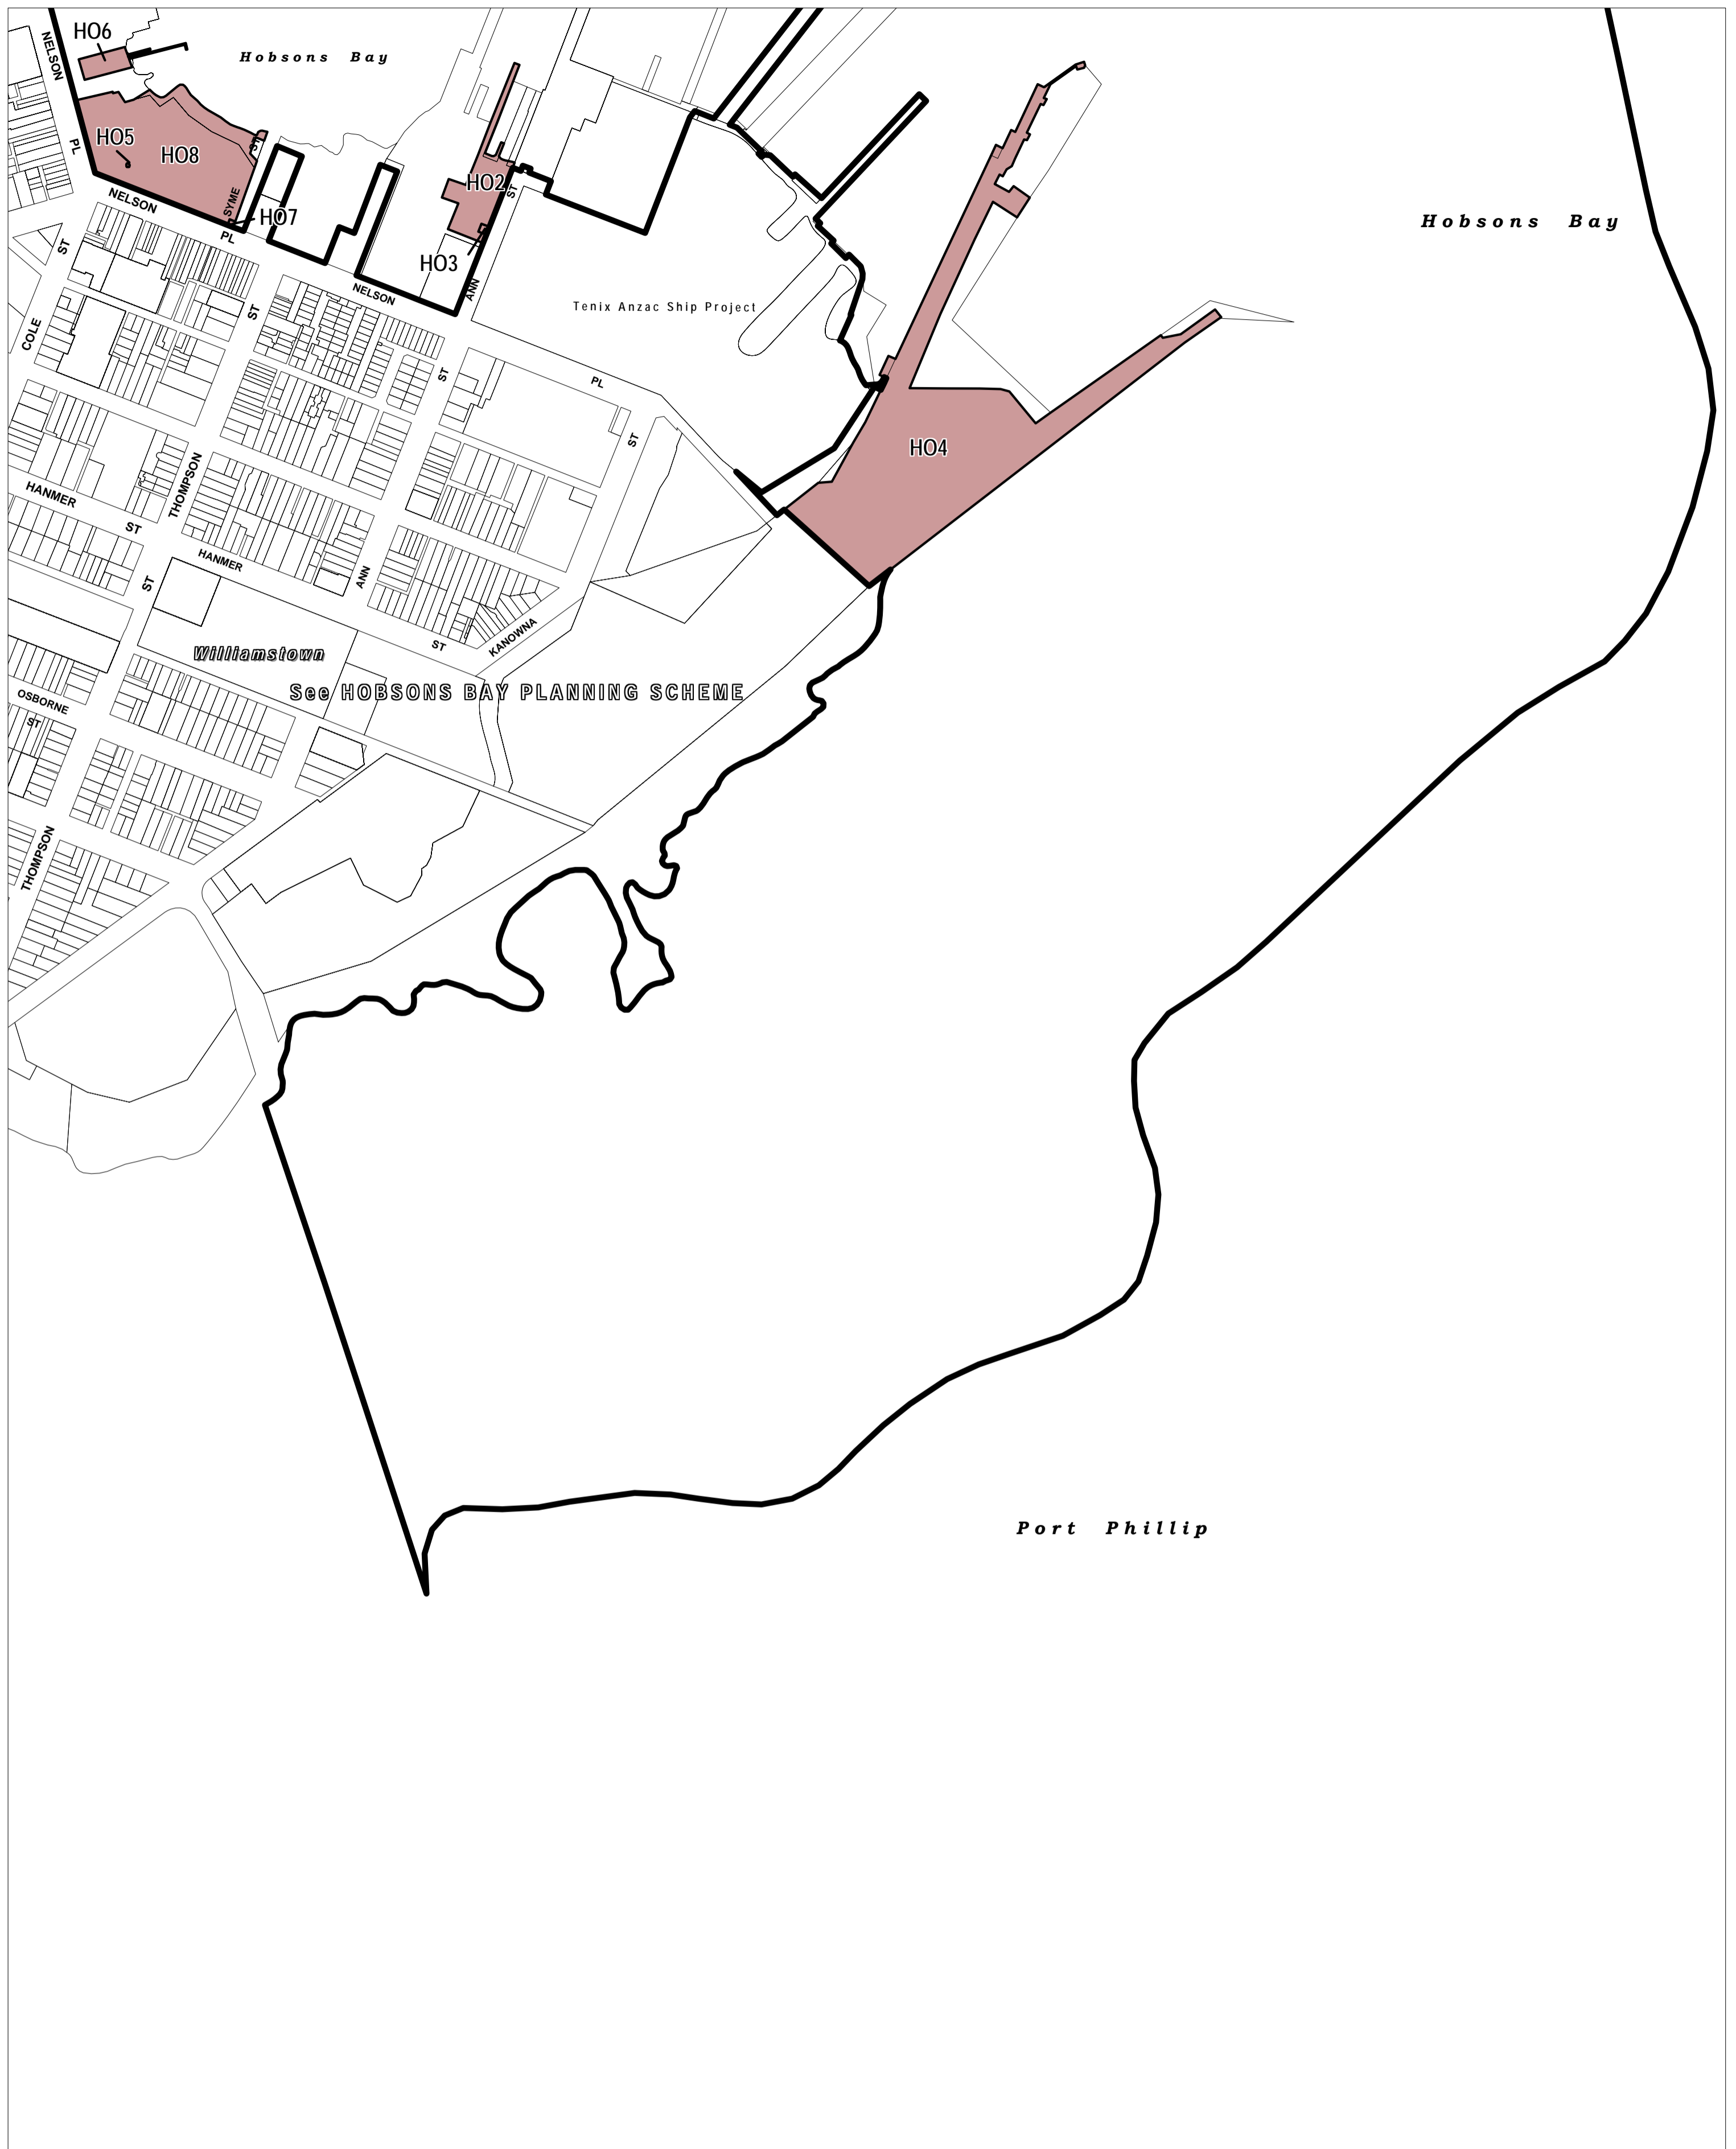

PORT OF MELBOURNE PLANNING SCHEME - LOCAL PROVISION

Overlays

HO Heritage Overlay

Printed: 4/1/2008

NEW FORMAT PLANNING SCHEME