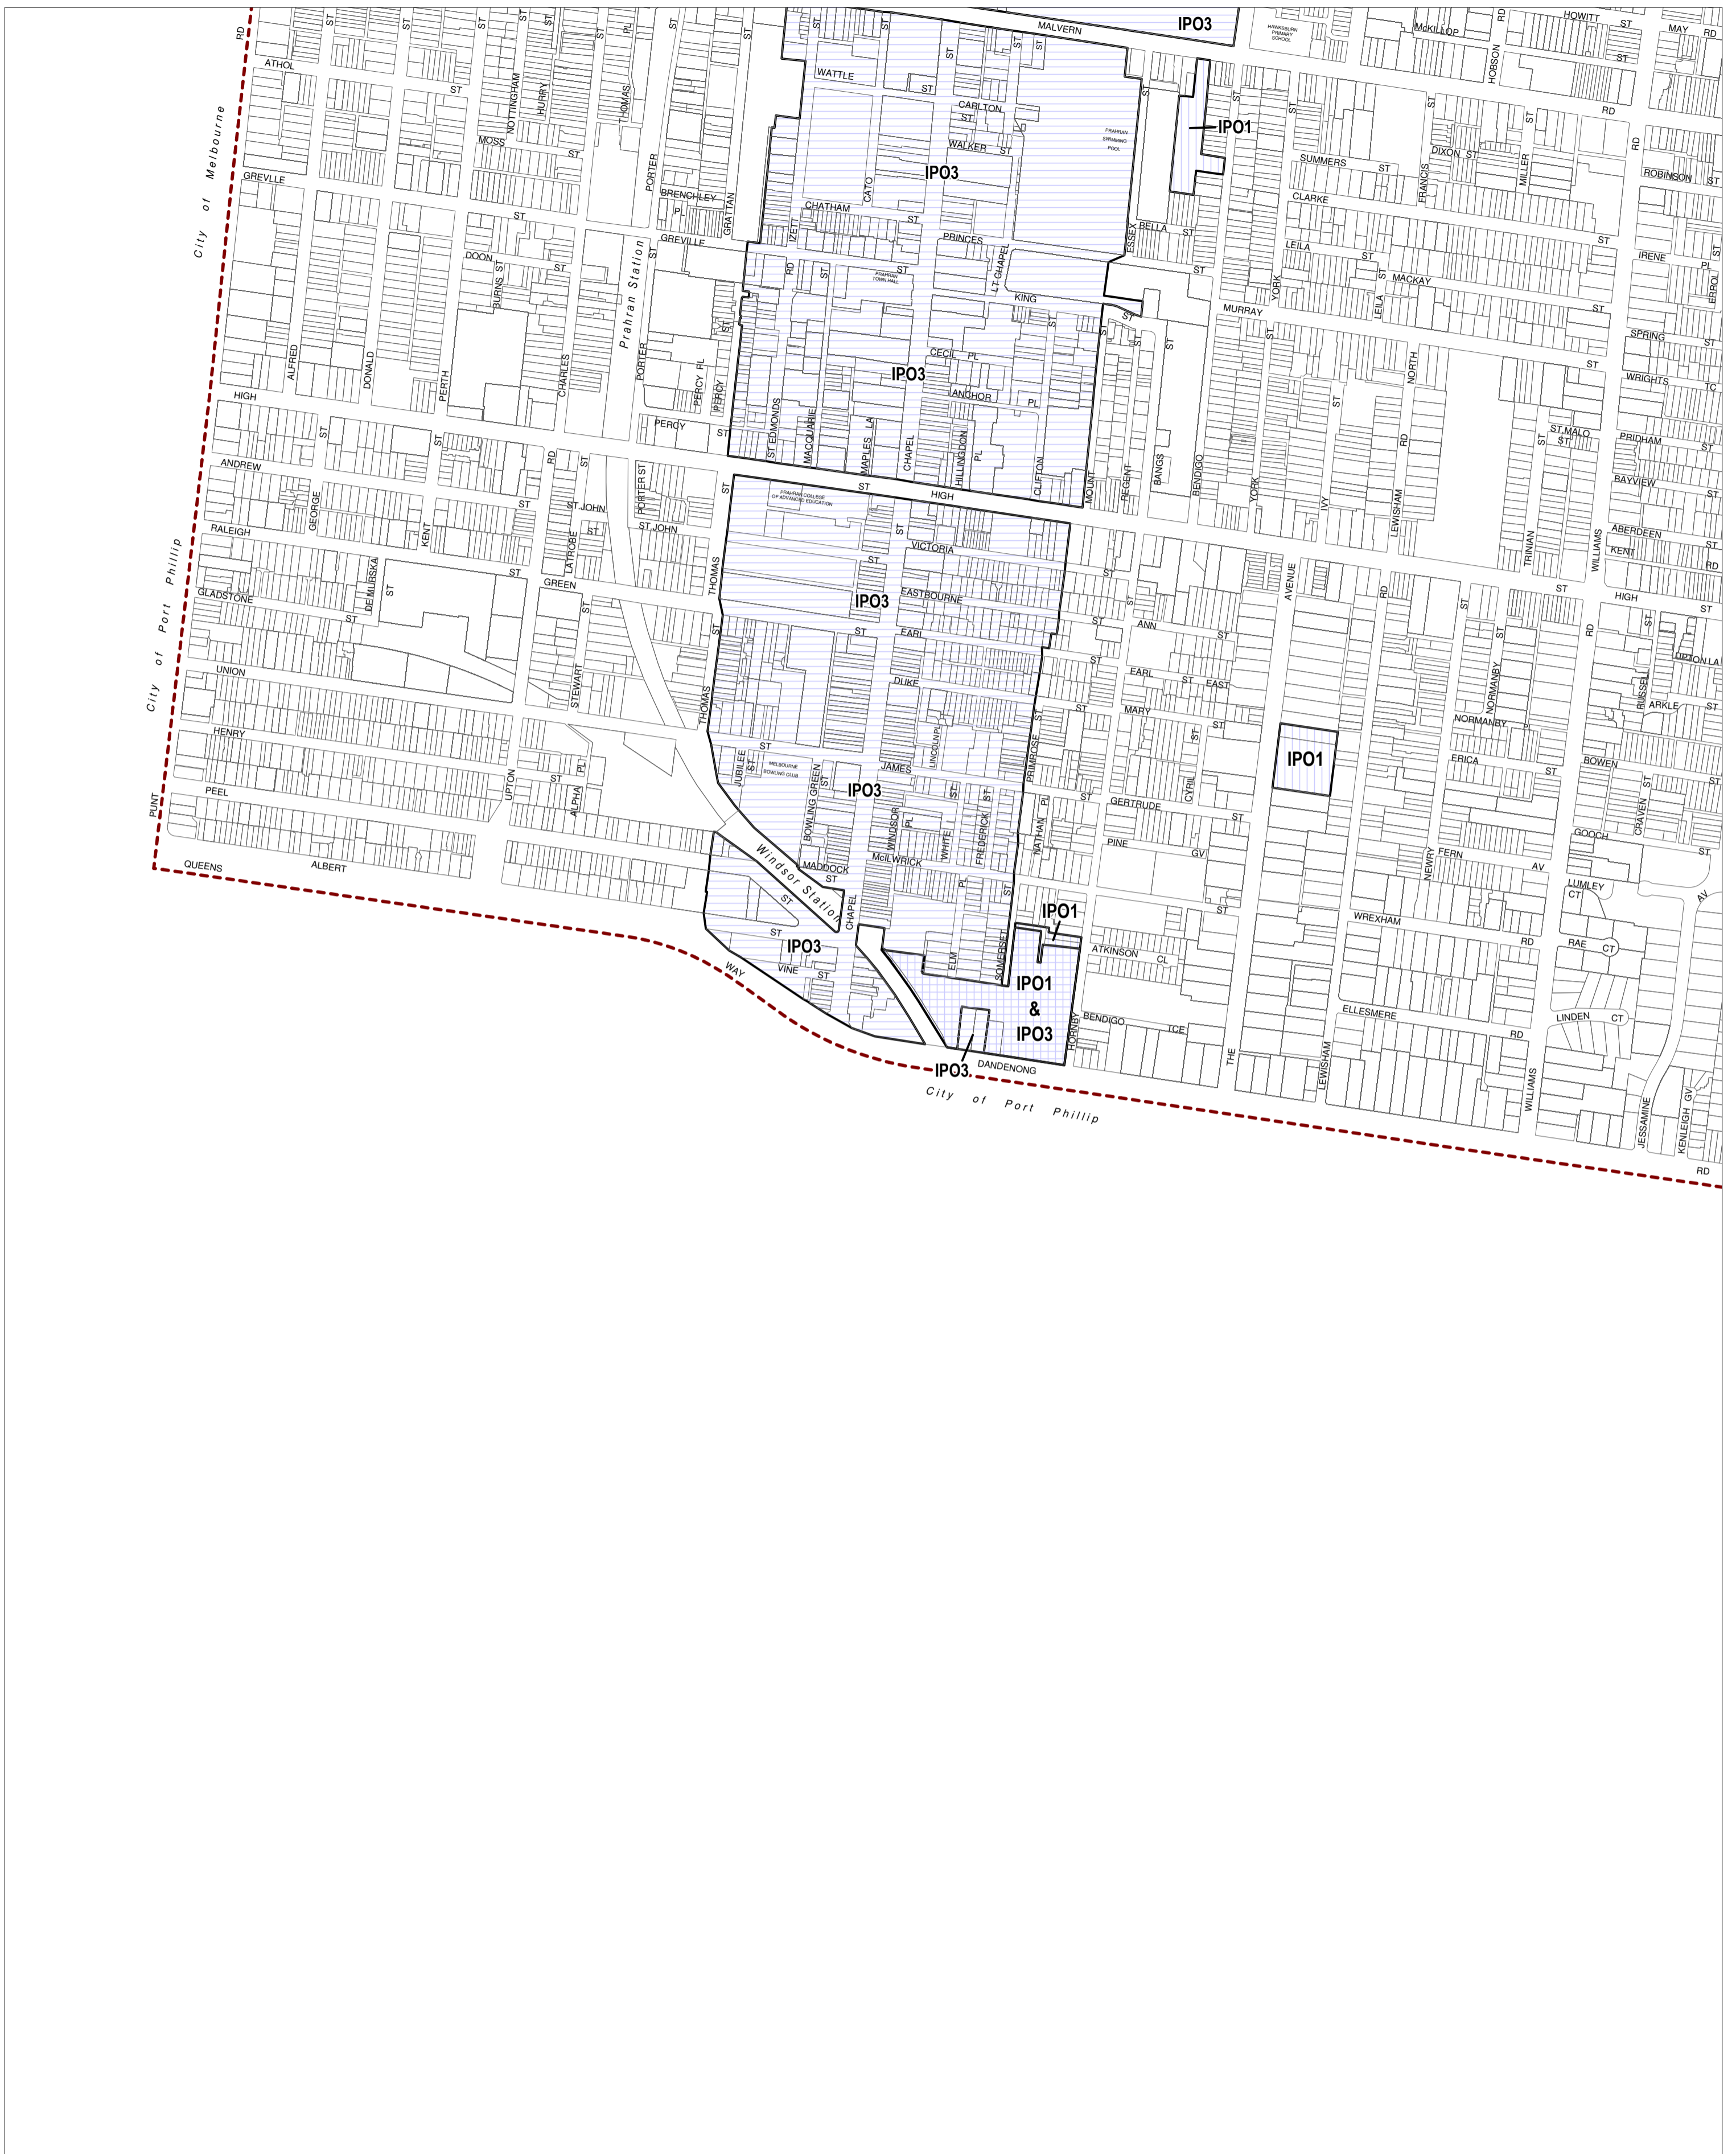

STONNINGTON PLANNING SCHEME - LOCAL PROVISION

Printed: 30/12/2012

AMENDMENT C159