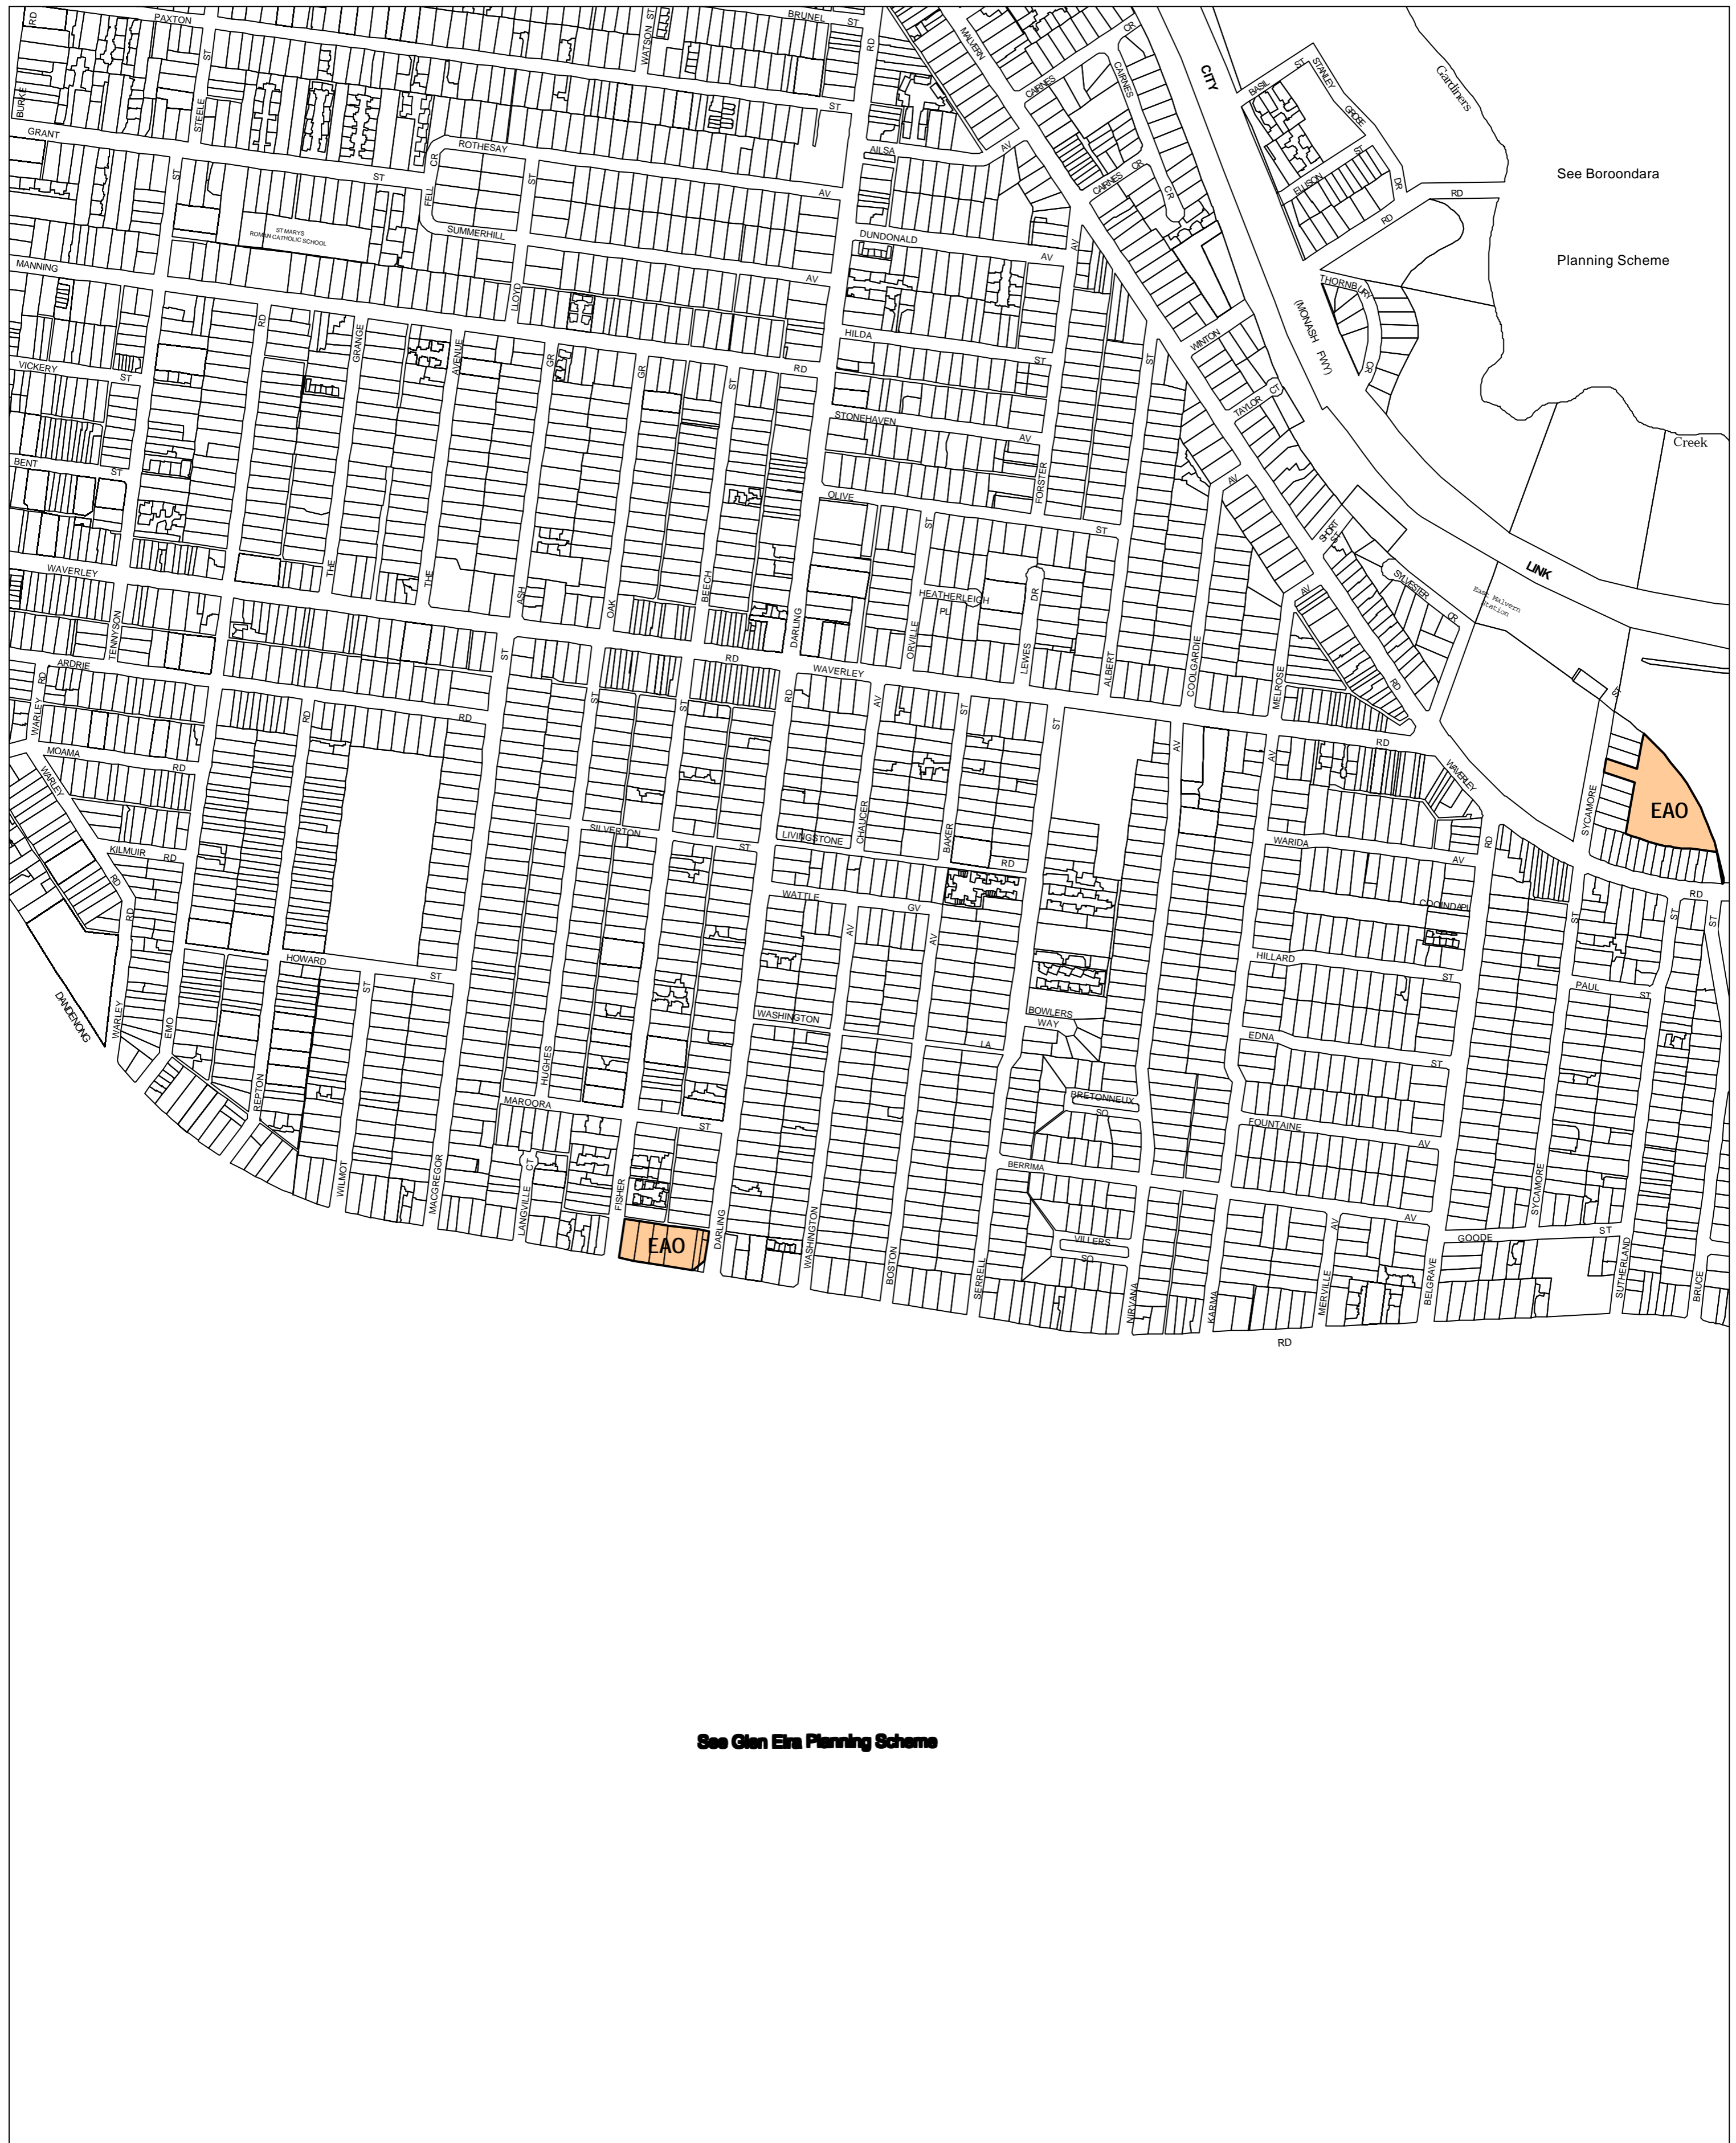

STONNINGTON PLANNING SCHEME - LOCAL PROVISION

See Boroondara

Planning Scheme

EAO

EAO

See Glen Eira Planning Scheme

Overlays

Environmental Audit Overlay

100 200 300 400 500 m

AUSTRALIAN MAP GRID ZONE 55

Victoria The Place To Be

INDEX TO ADJOINING METRIC SERIES MAP

1	2	3
4	5	6
7	8	9
10		

Printed: 25/6/2007