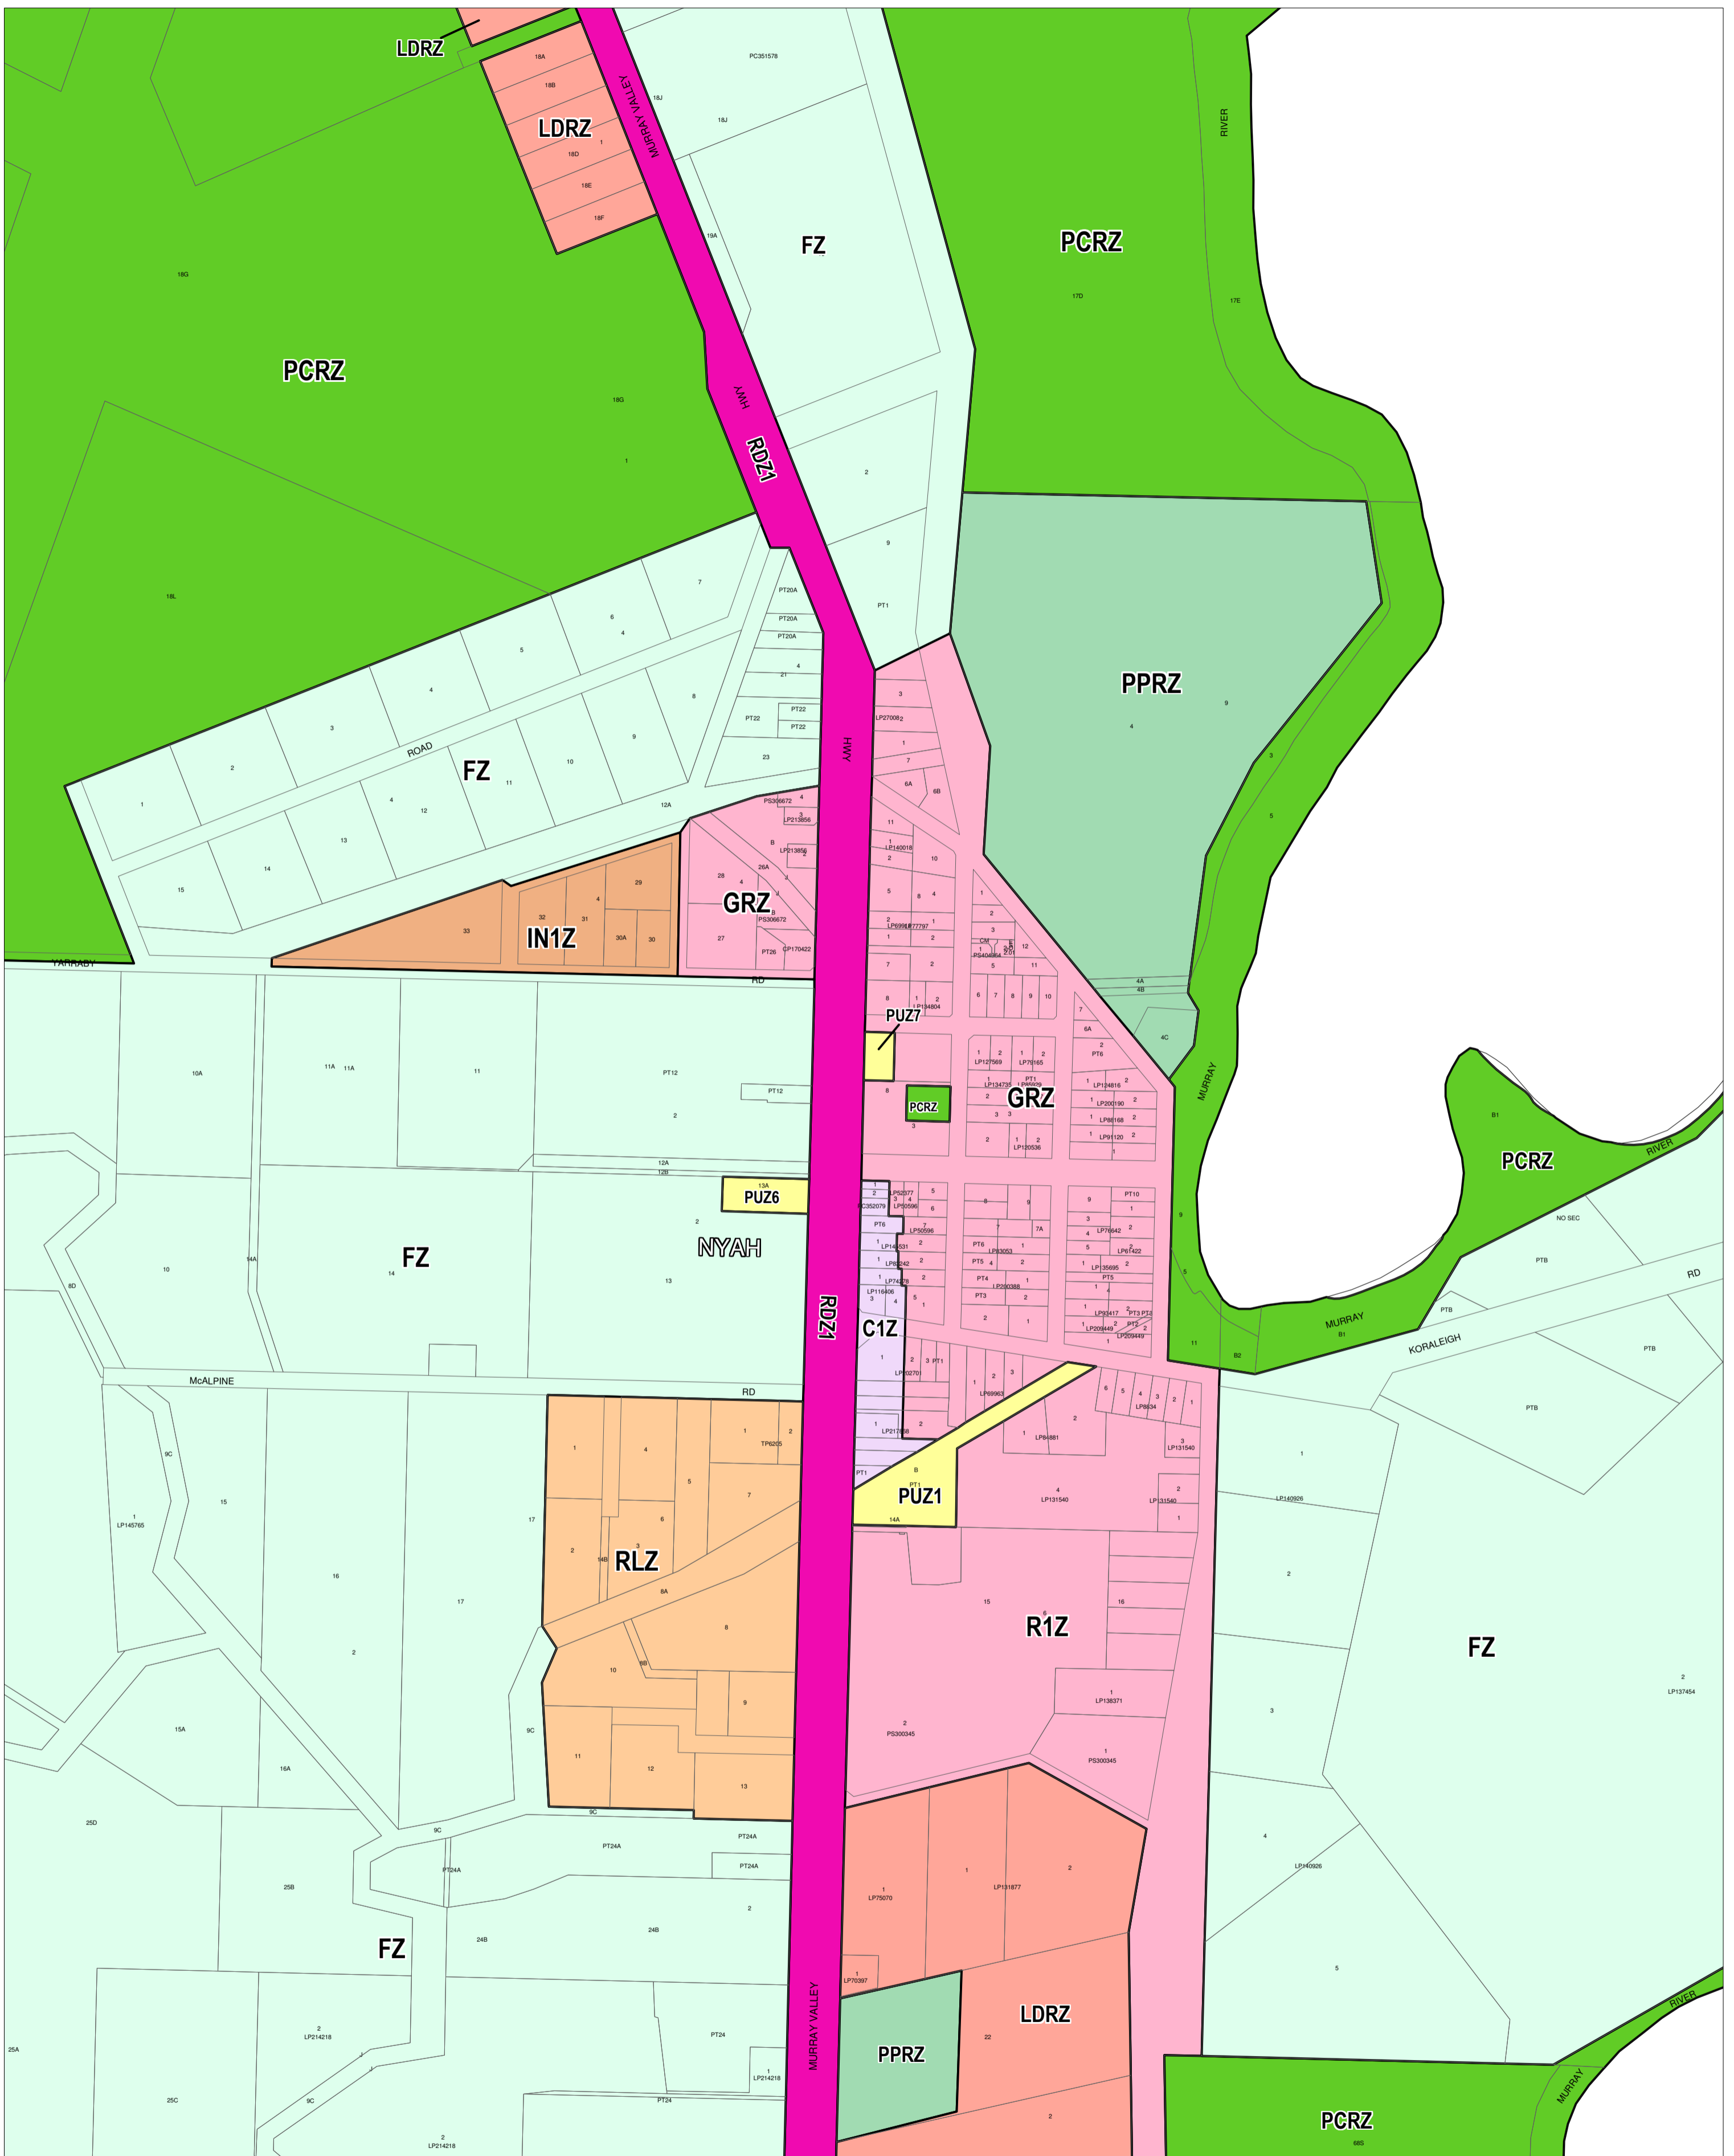

SWAN HILL PLANNING SCHEME - LOCAL PROVISION

Commercial	Public Land	Rural	Public Use Zone - Service And Utility
C1Z Commercial 1 Zone	PPRZ Public Park And Recreation Zone	FZ Farming Zone	PUZ1 Public Use Zone - Service And Utility
IN1Z Industrial 1 Zone	PUZ6 Public Use Zone - Local Government	RLZ Rural Living Zone	RDZ1 Road Zone - Category 1
PCRZ Public Conservation And Resource Zone	PUZ7 Public Use Zone - Other Public Use		
GRZ General Residential Zone			
LDRZ Low Density Residential Zone			

Printed: 17/1/2014

AMENDMENT C56