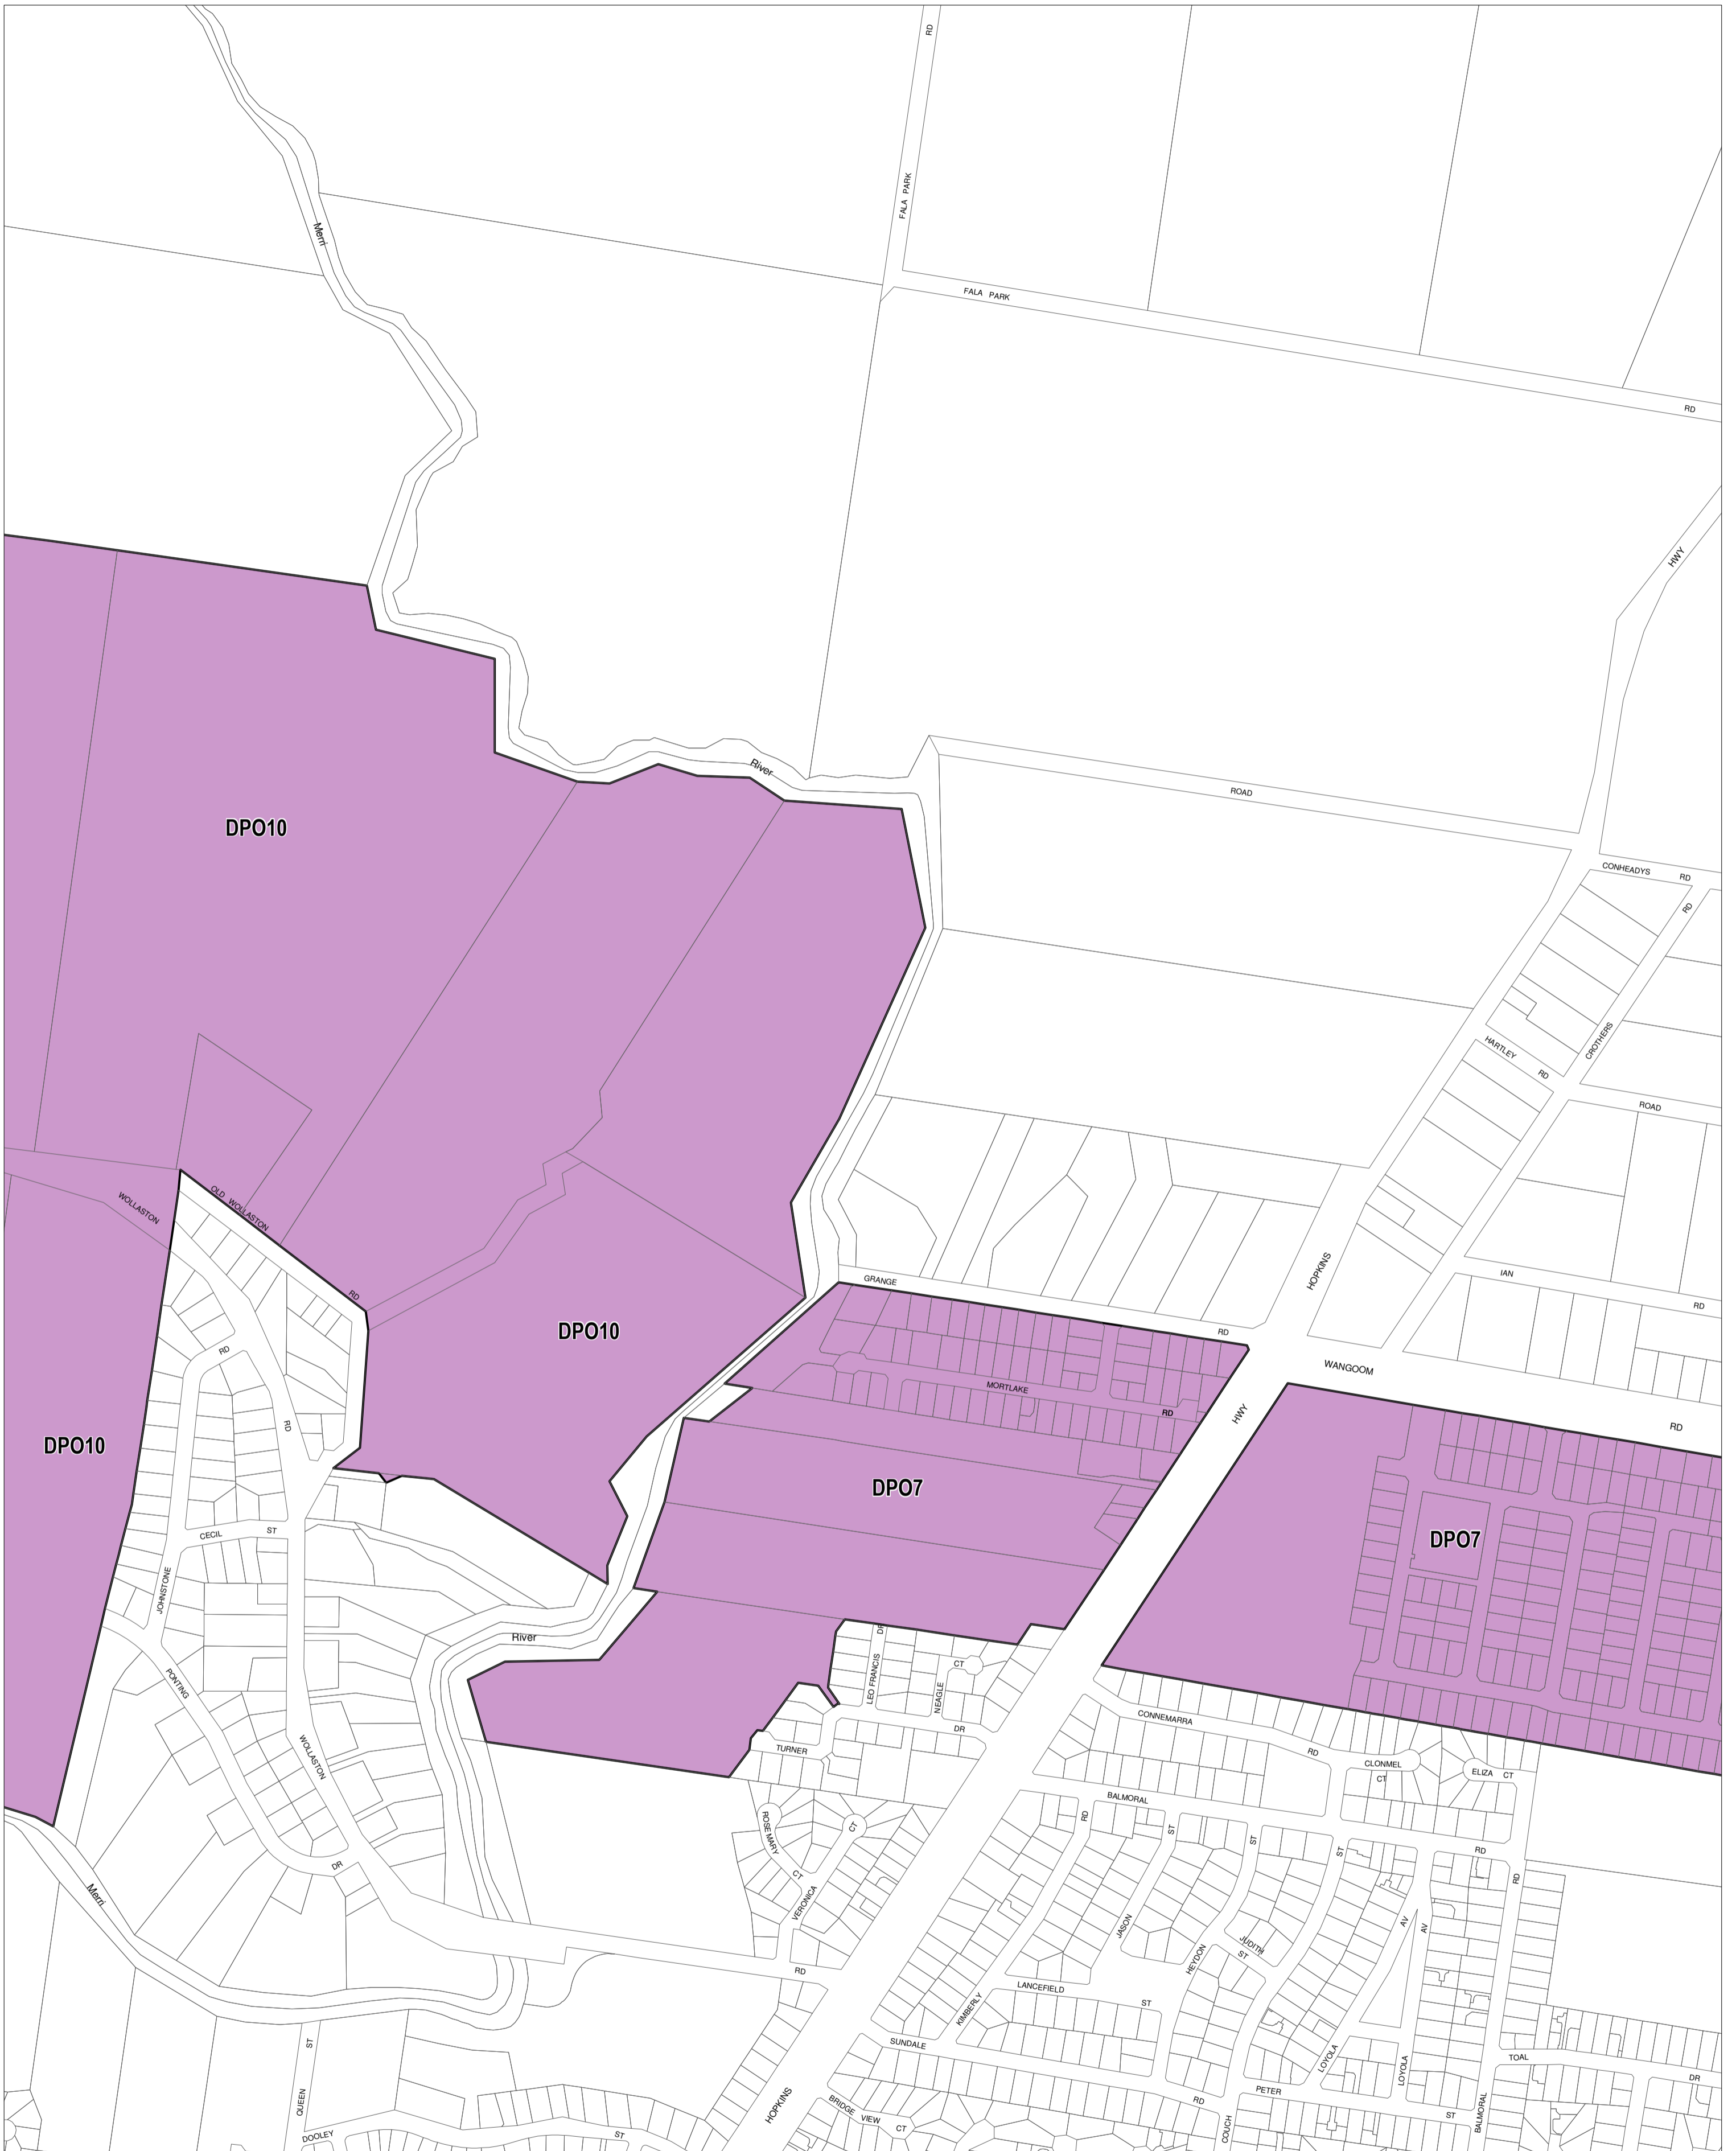

WARRNAMBOOL PLANNING SCHEME - LOCAL PROVISION

Overlays

- Development Plan Overlay - Schedule 10
- Development Plan Overlay - Schedule 7

Printed: 10/4/2012

AMENDMENT C69