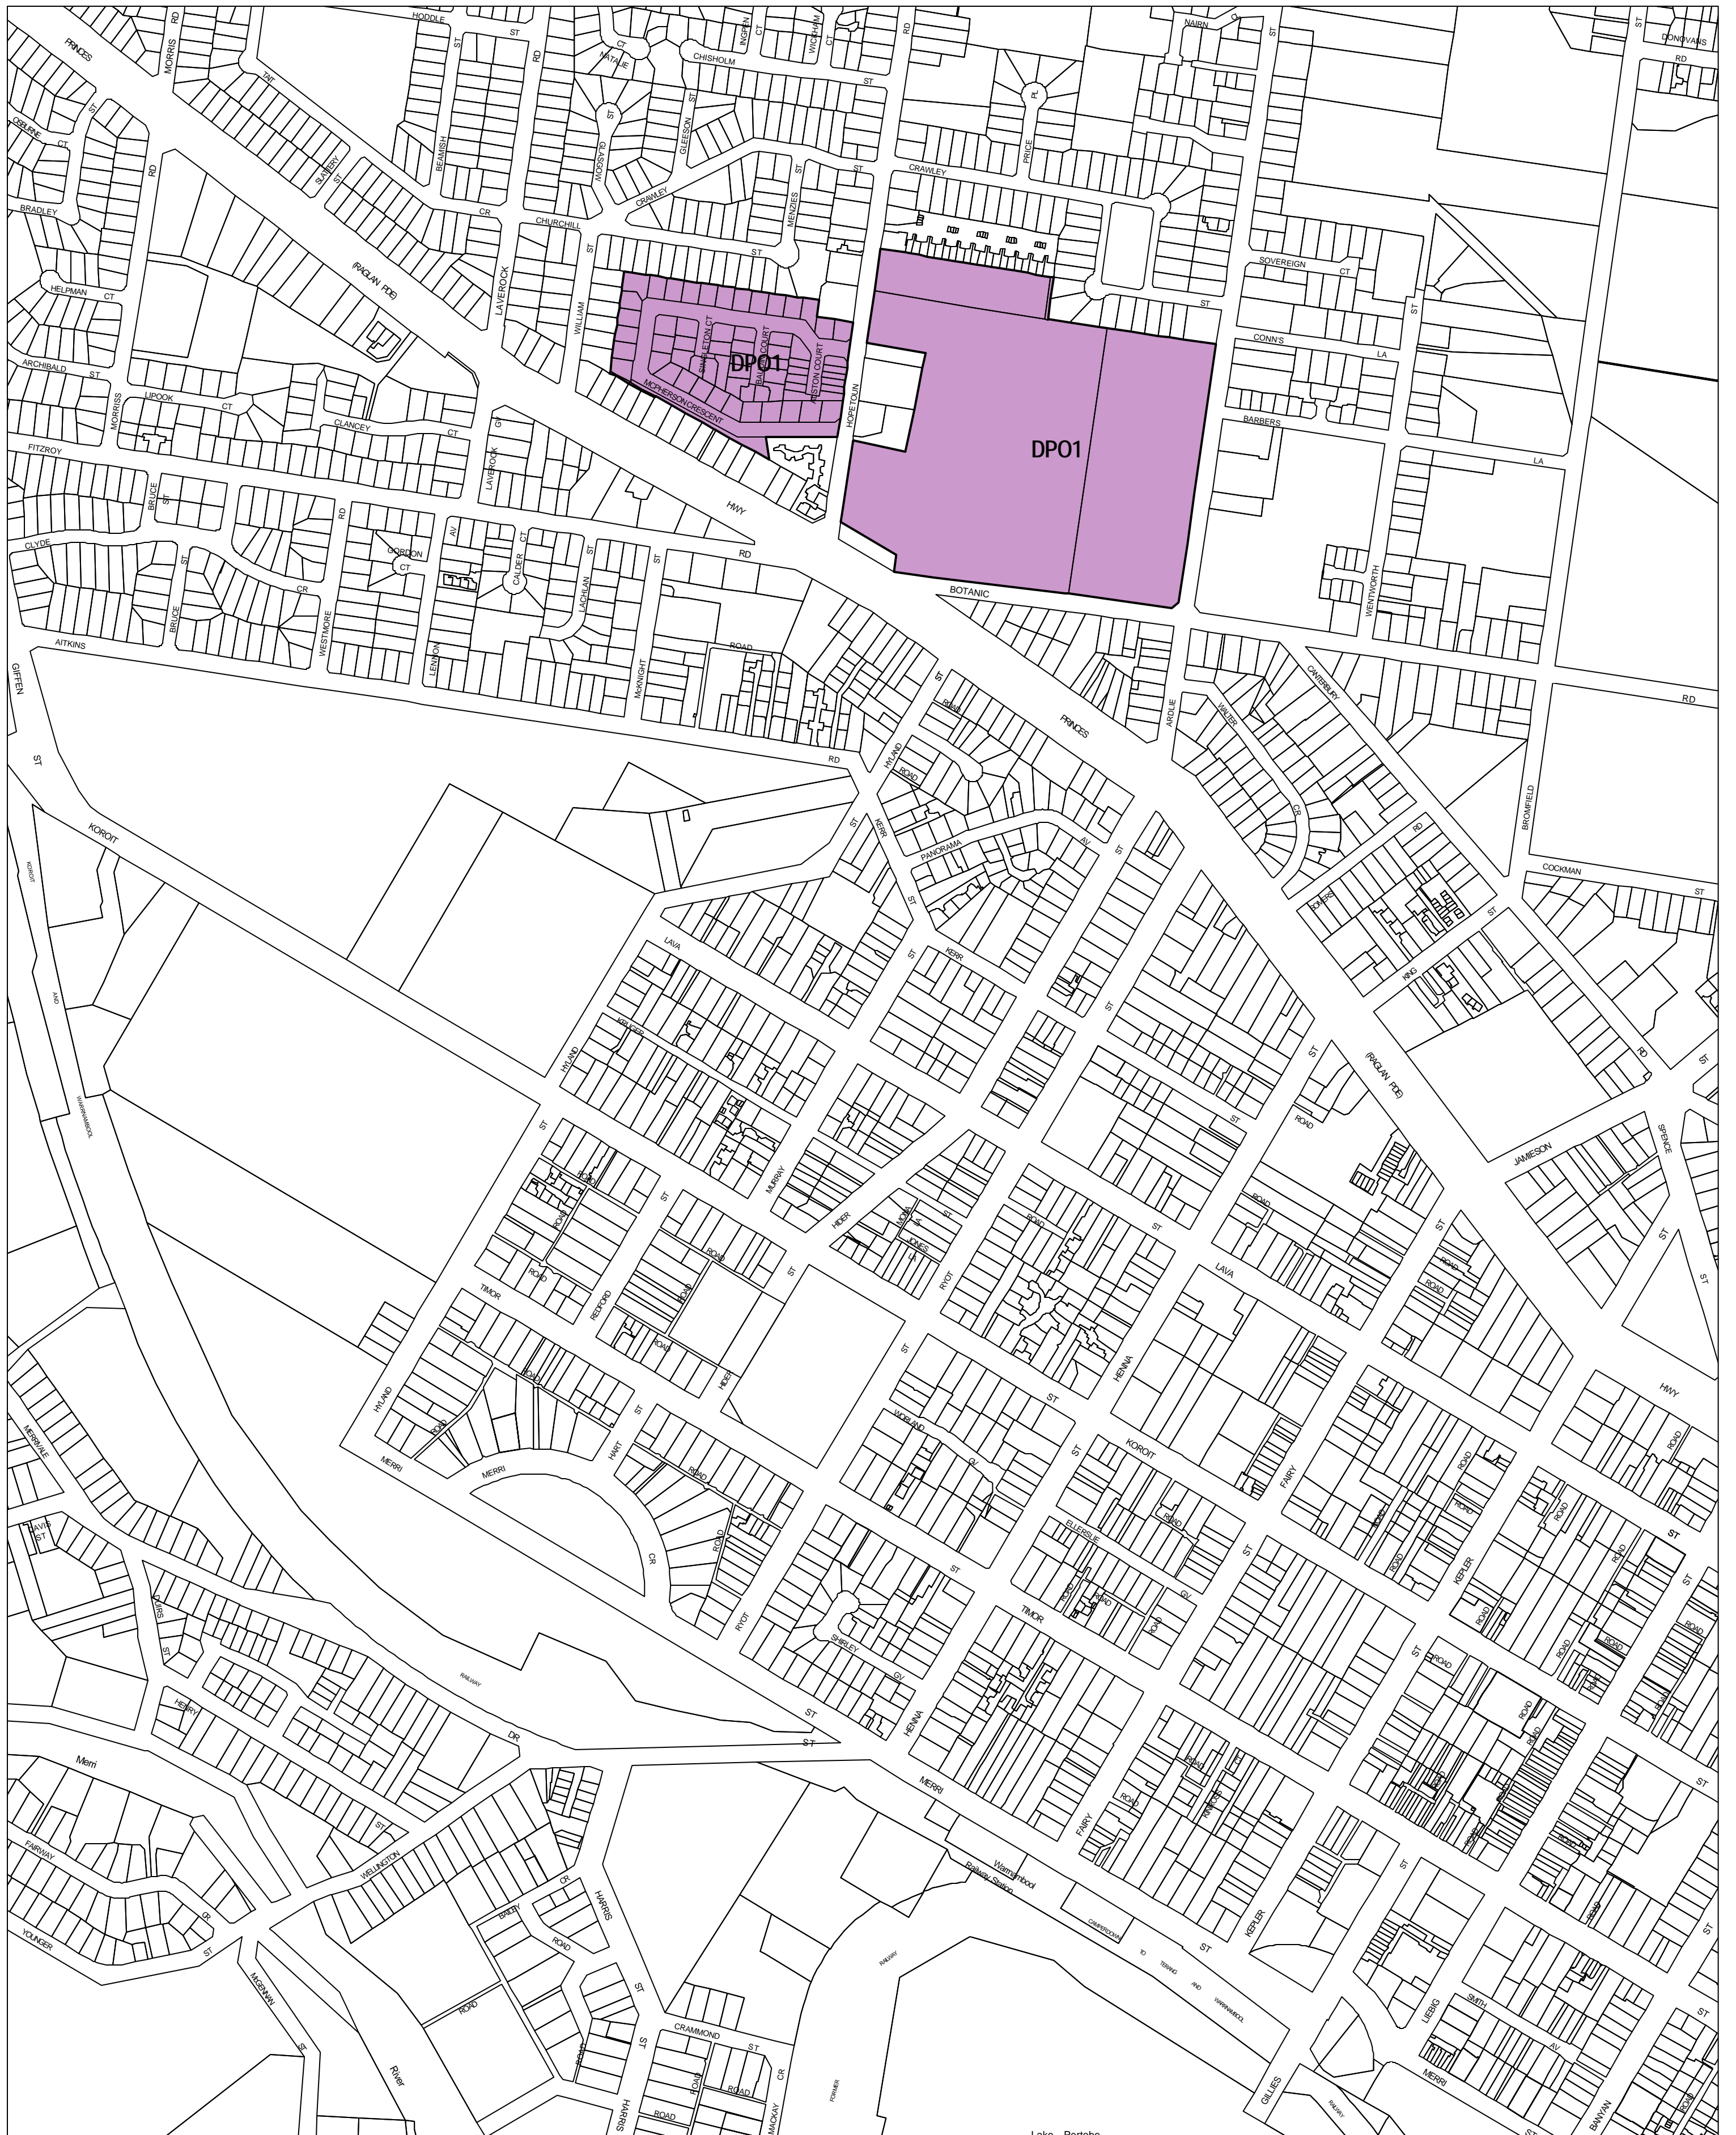

WARRNAMBOOL PLANNING SCHEME - LOCAL PROVISION

Overlays

DPO1 Development Plan Overlay - Schedule 1

100 200 300 400 500 m

AUSTRALIAN MAP GRID ZONE 54

INDEX TO ADJOINING METRIC SERIES MAP

1	2	3
4	5	6
7	8	9
10	11	12
13	14	15

Printed: 31/7/2007

AMENDMENT C5