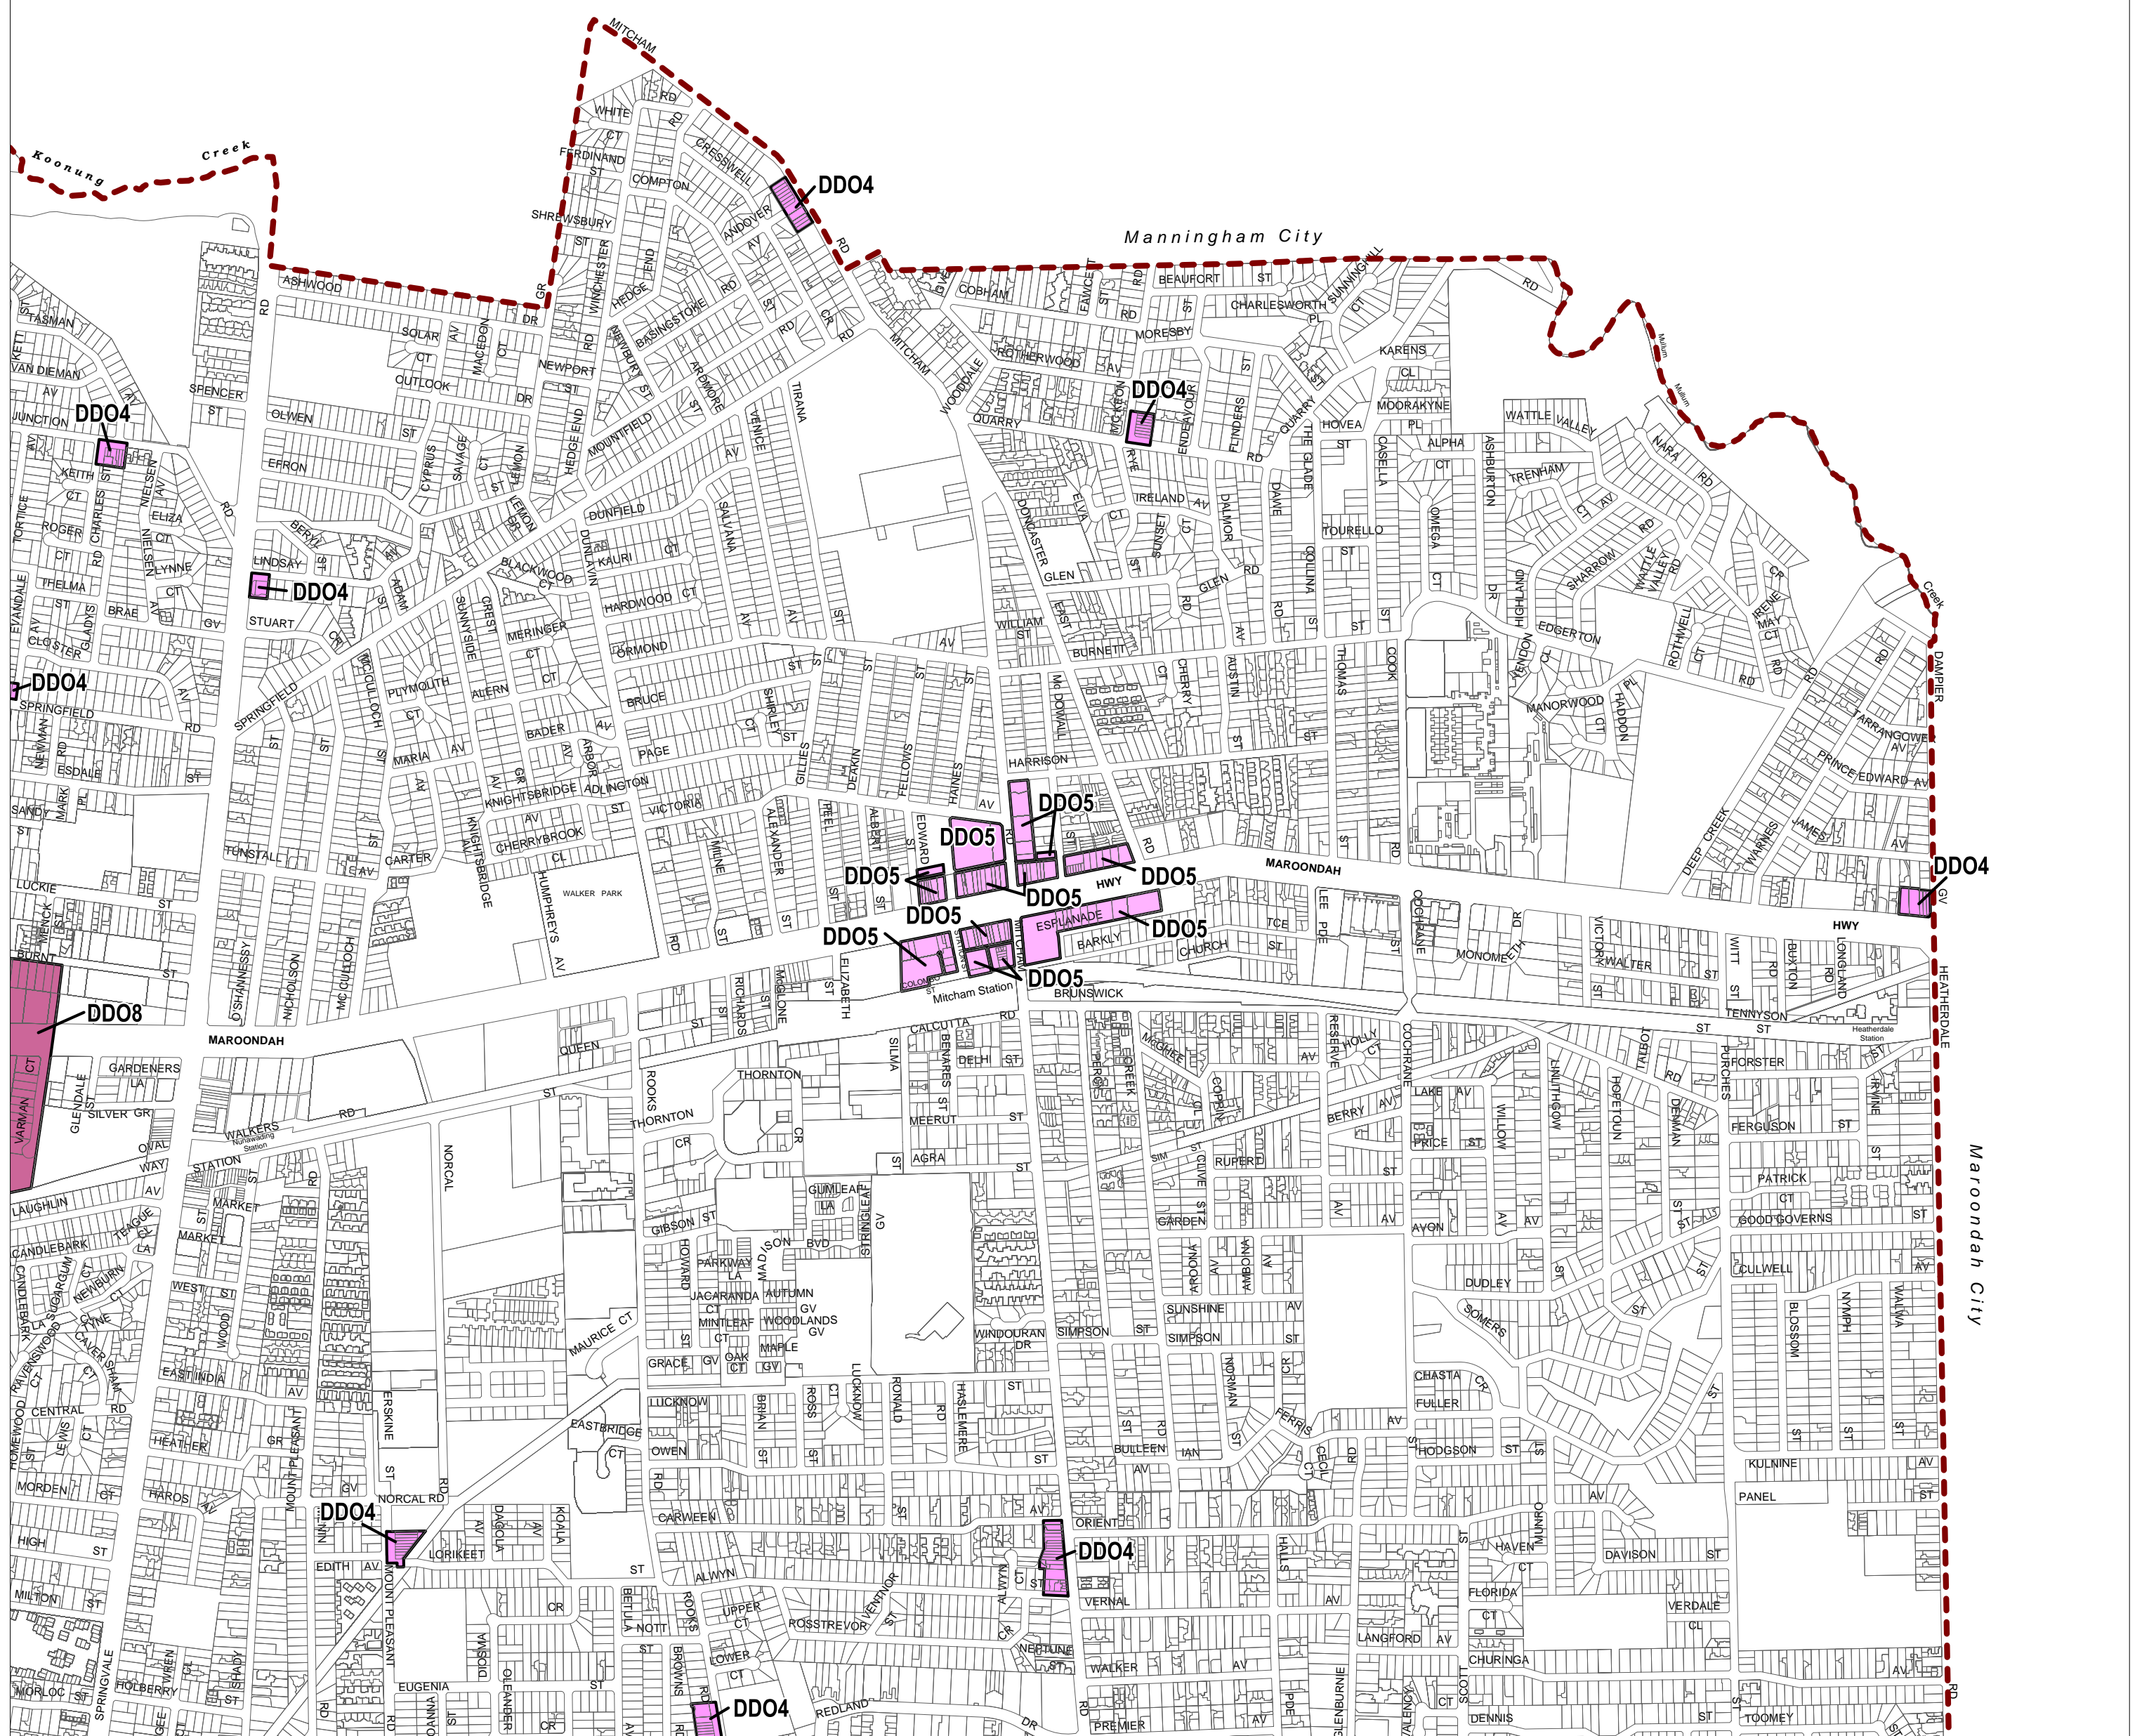

WHITEHORSE PLANNING SCHEME - LOCAL PROVISION

Overlays

- Design and Development Overlay - Schedule 4
- Design and Development Overlay - Schedule 5
- Design and Development Overlay - Schedule 8

200 0 200 400 600 800 1000m

AUSTRALIAN MAP GRID ZONE 55

PREPARED BY: Planning Mapping Services

Environment, Land, Water and Planning

Printed: 18/9/2015

AMENDMENT C162