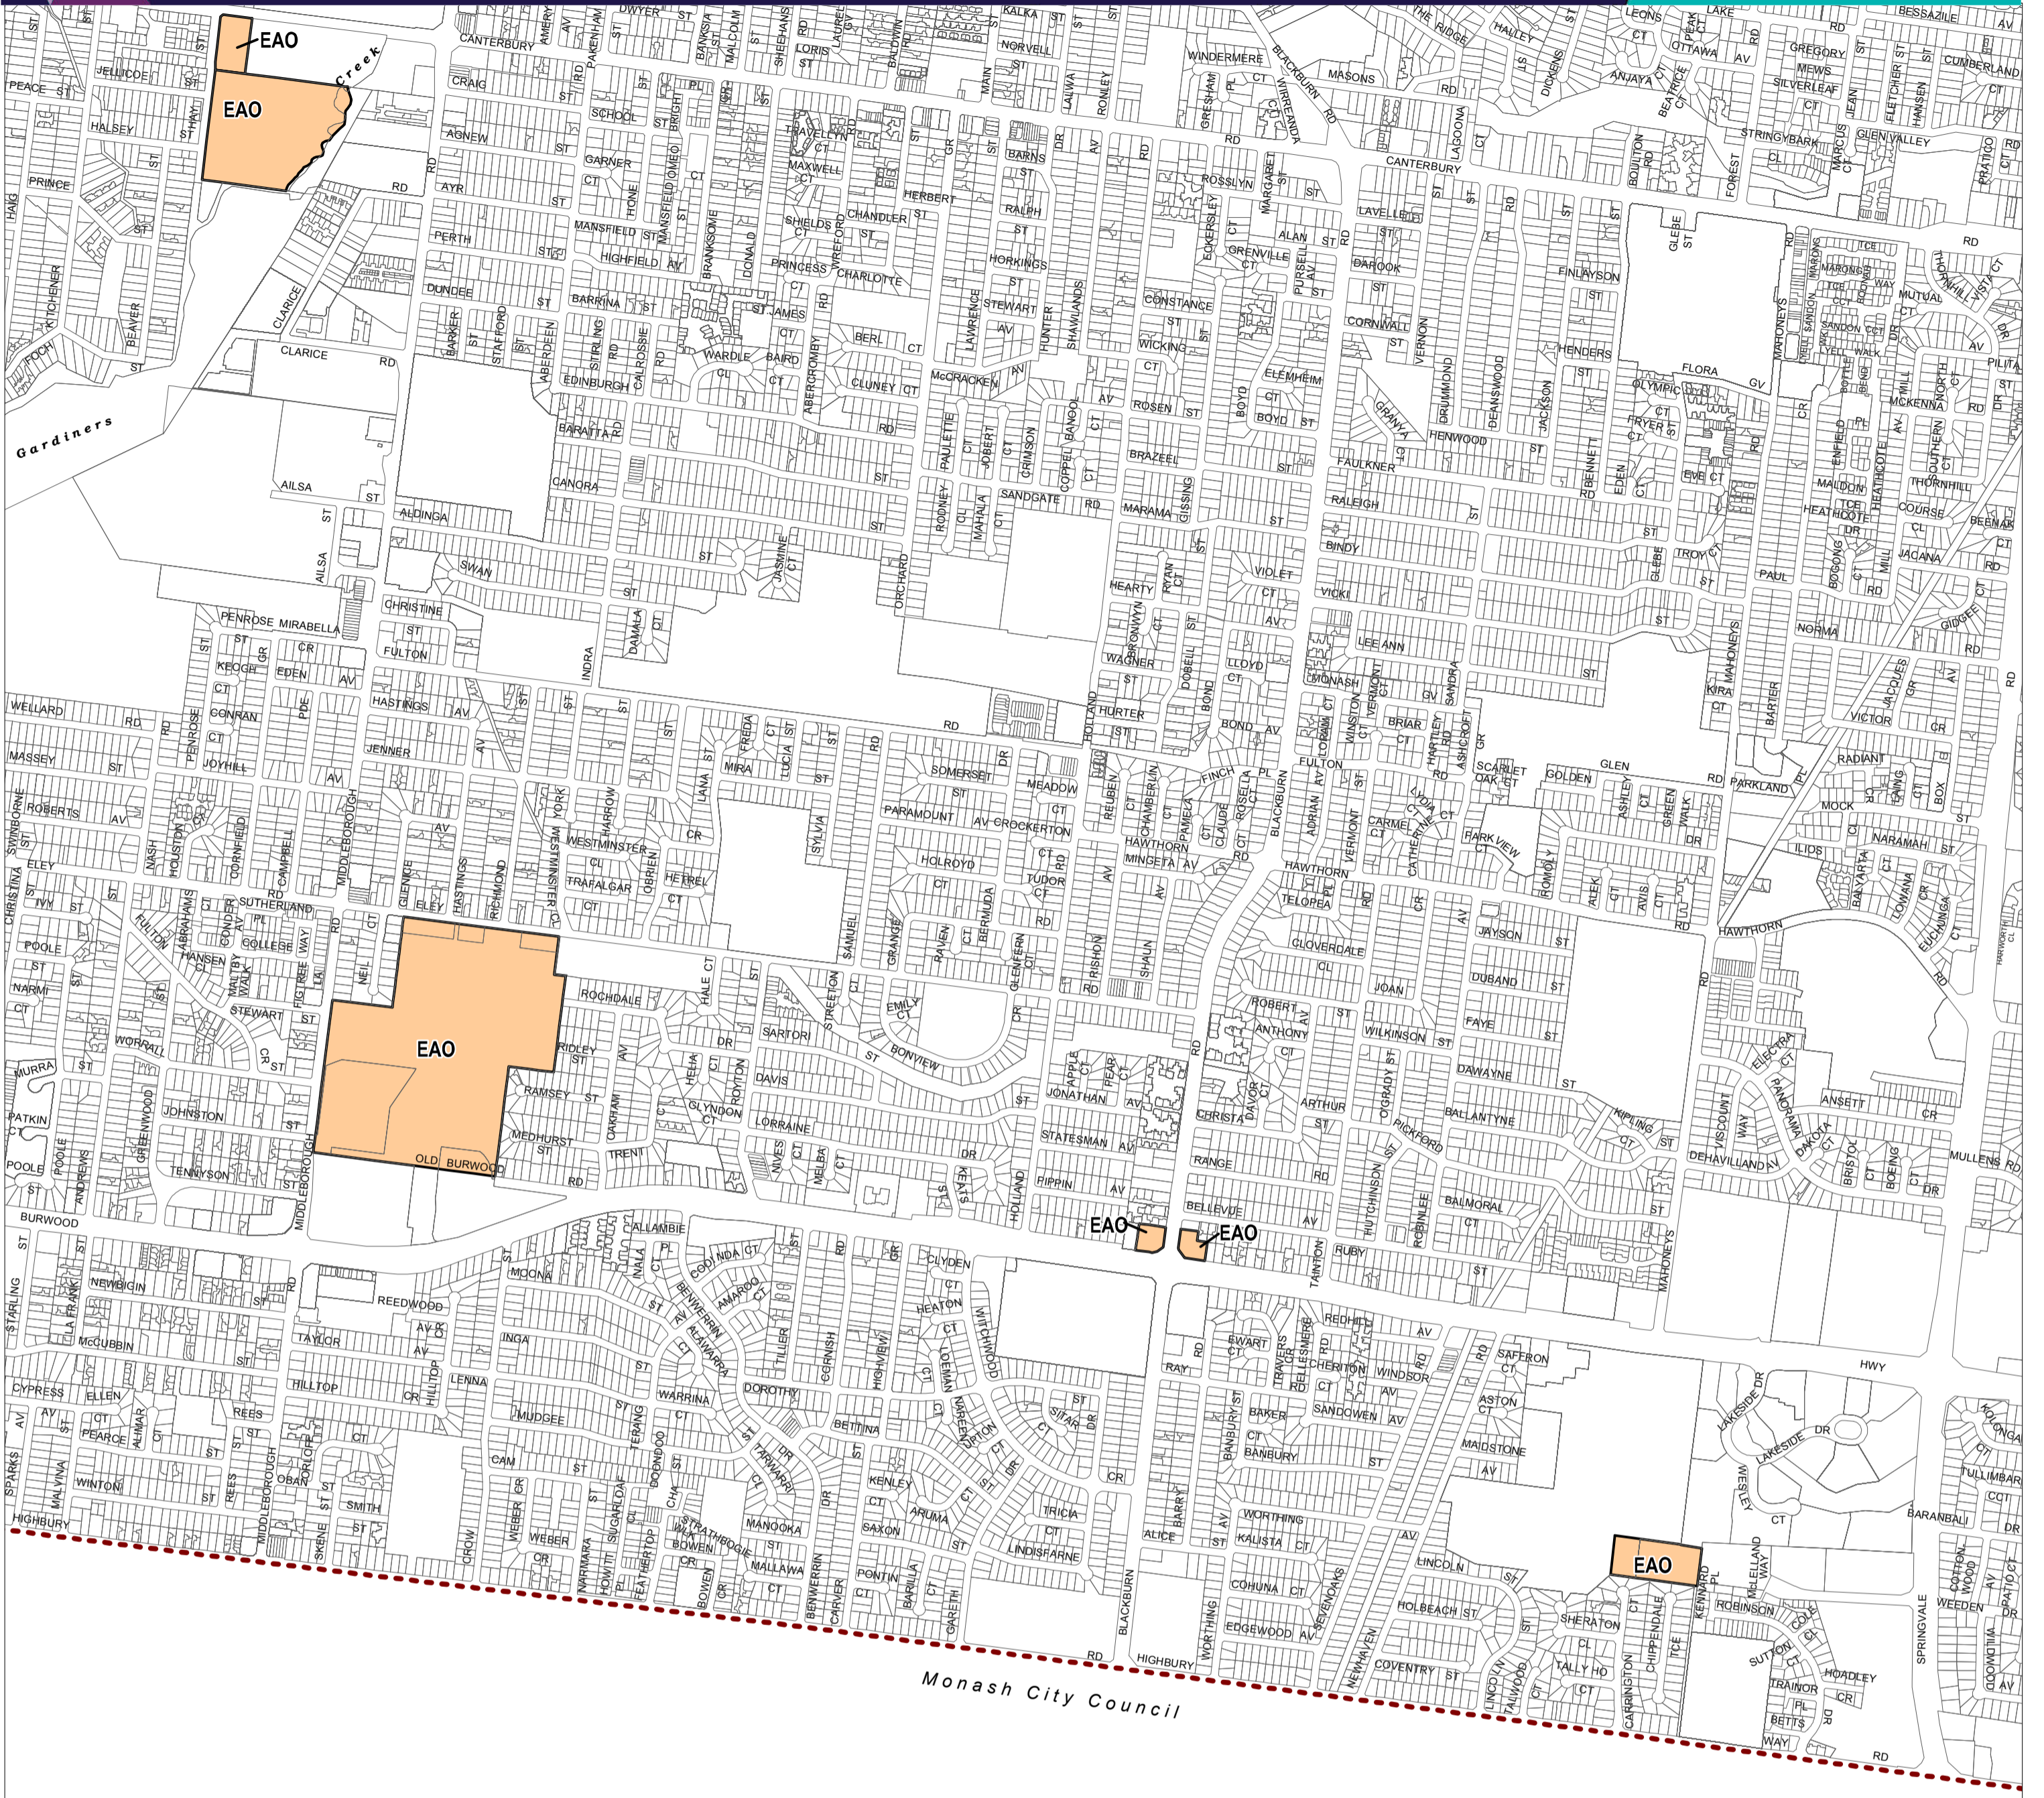

WHITEHORSE PLANNING SCHEME - LOCAL PROVISION

Overlays
EAO Environmental Audit Overlay

--- Municipal Boundary (if shown)

500 0 500 m
AUSTRALIAN MAP GRID ZONE 55

PREPARED BY: Planning Mapping Services

Printed: 16/6/2017

AMENDMENT C182

VICTORIA
State Government

Environment,
Land, Water
and Planning