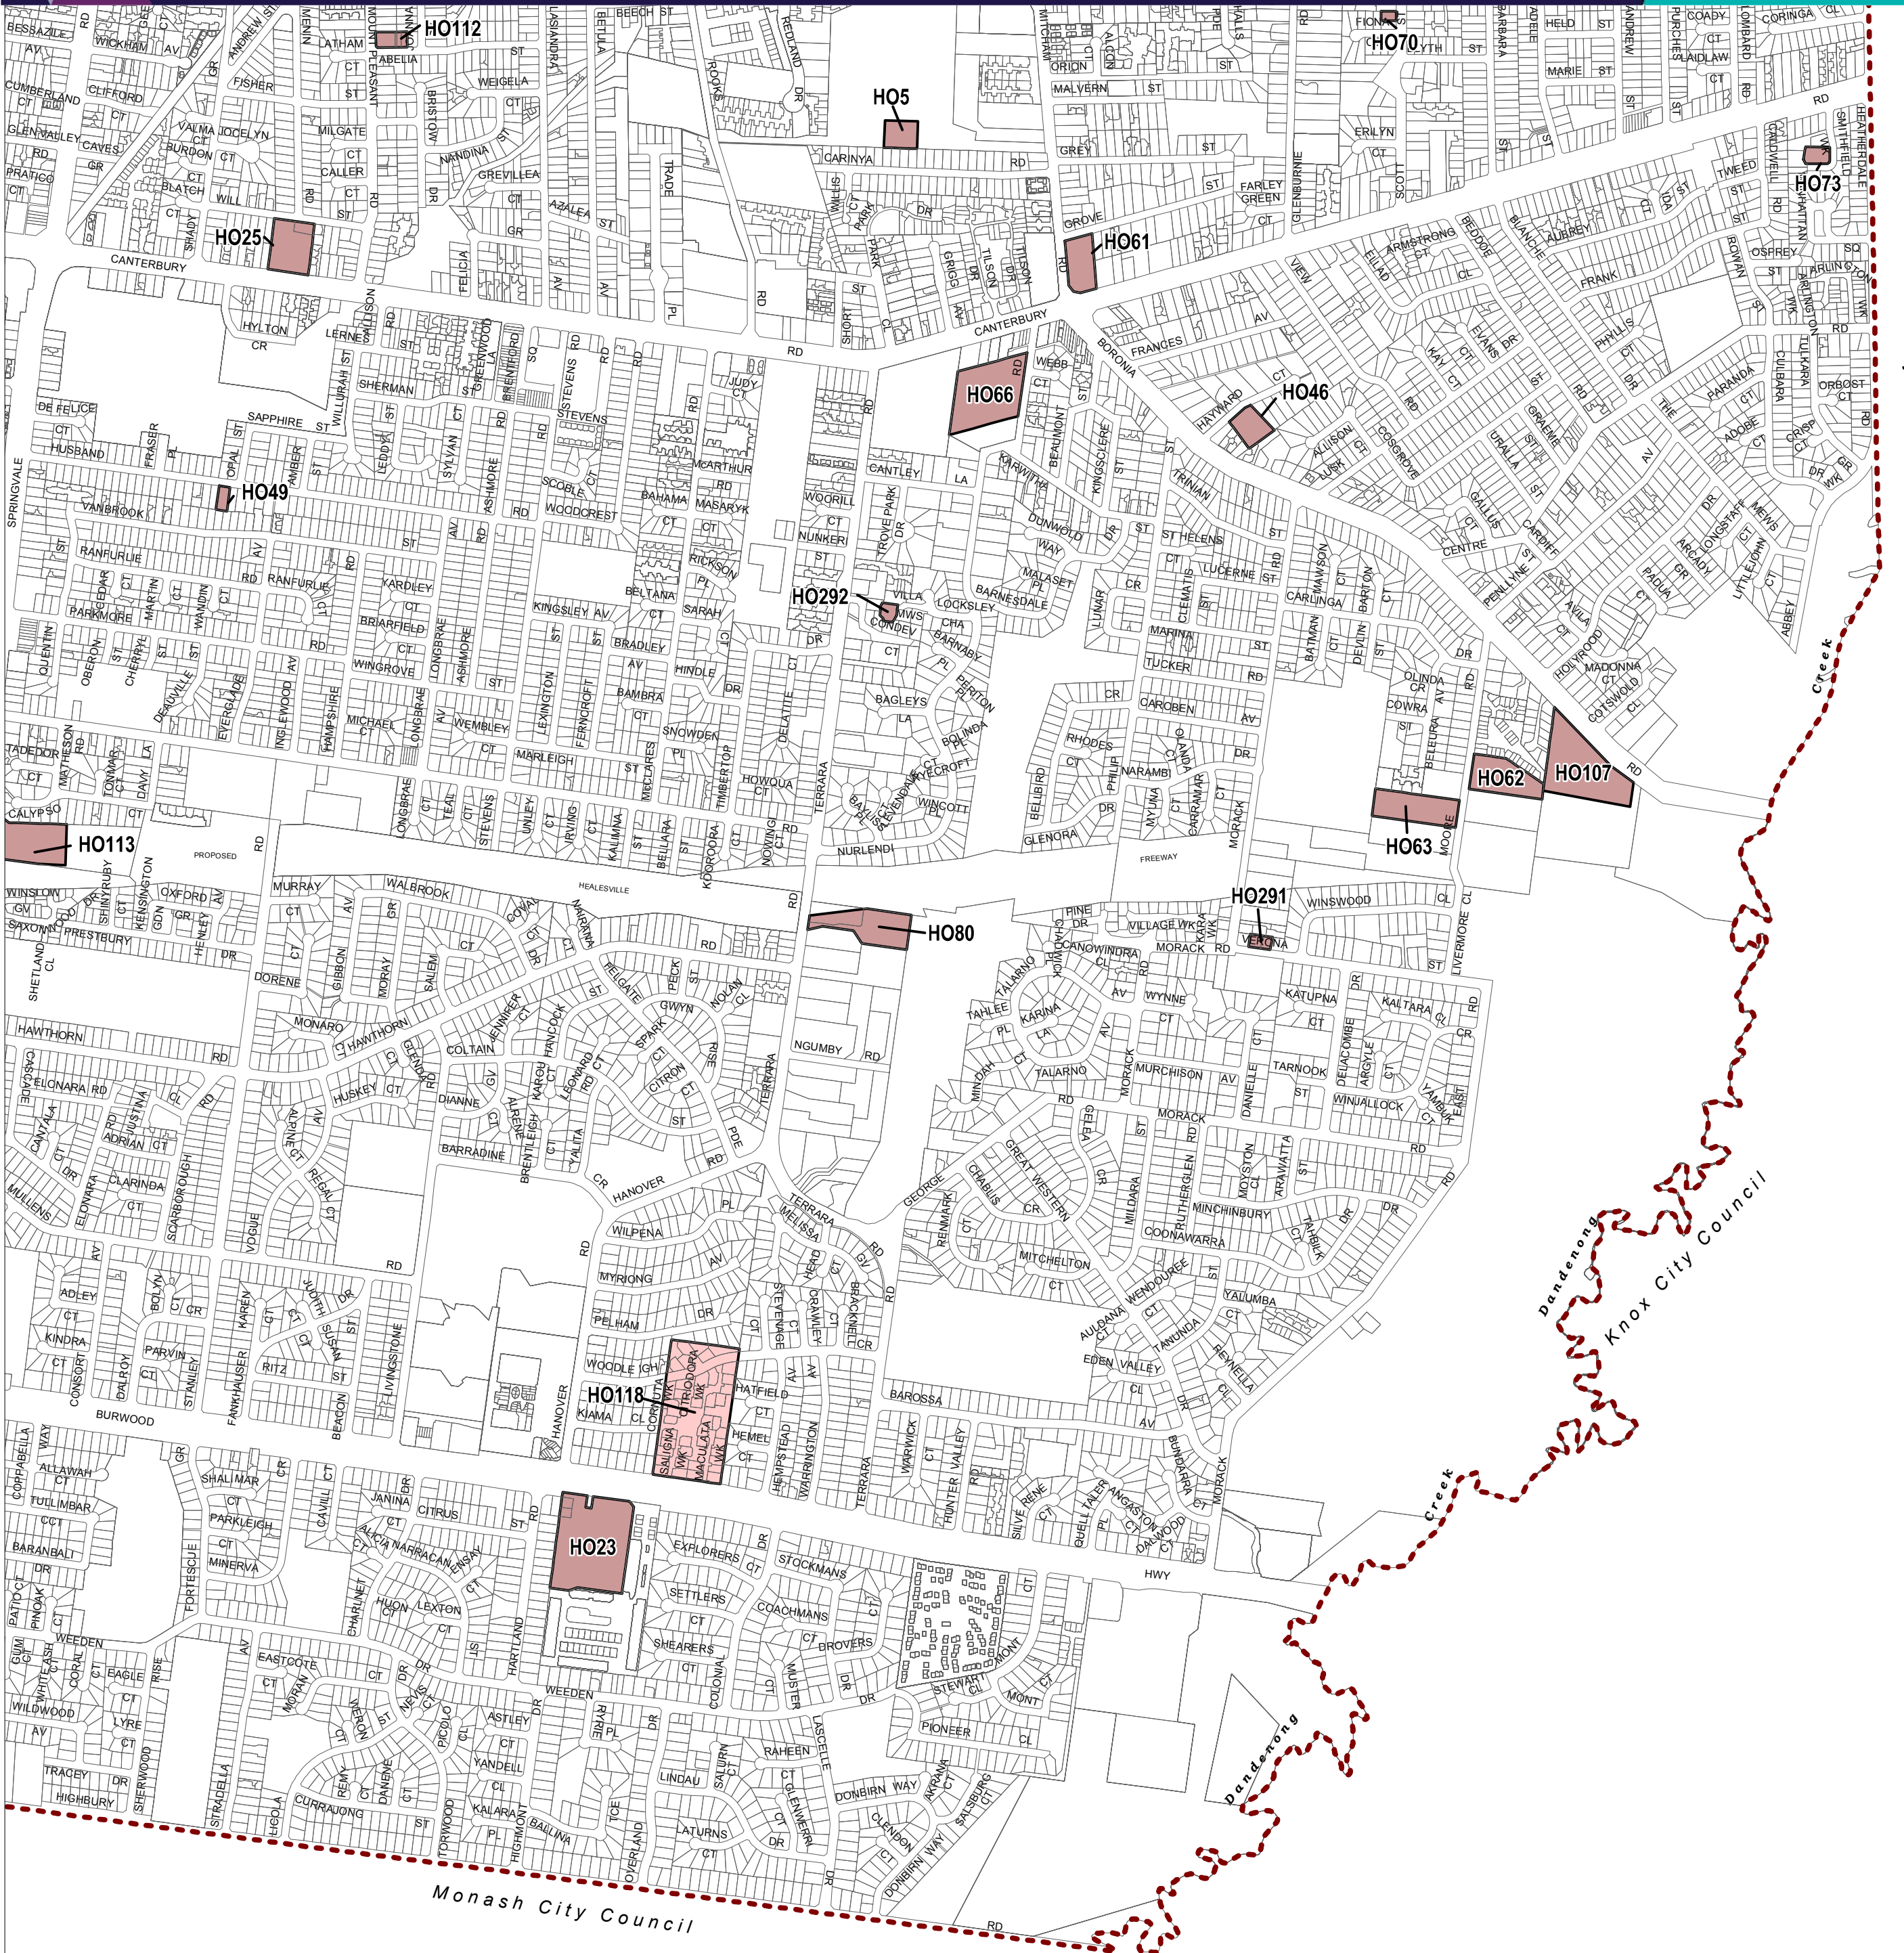

WHITEHORSE PLANNING SCHEME - LOCAL PROVISION

Overlays
HO Heritage Overlay

--- Municipal Boundary (if shown)

AUSTRALIAN MAP GRID ZONE 55

PREPARED BY: Planning Mapping Services

Printed: 16/2/2017

AMENDMENT C212

VICTORIA
State Government

Environment,
Land, Water
and Planning

INDEX TO ADJOINING SCHEME MAPS