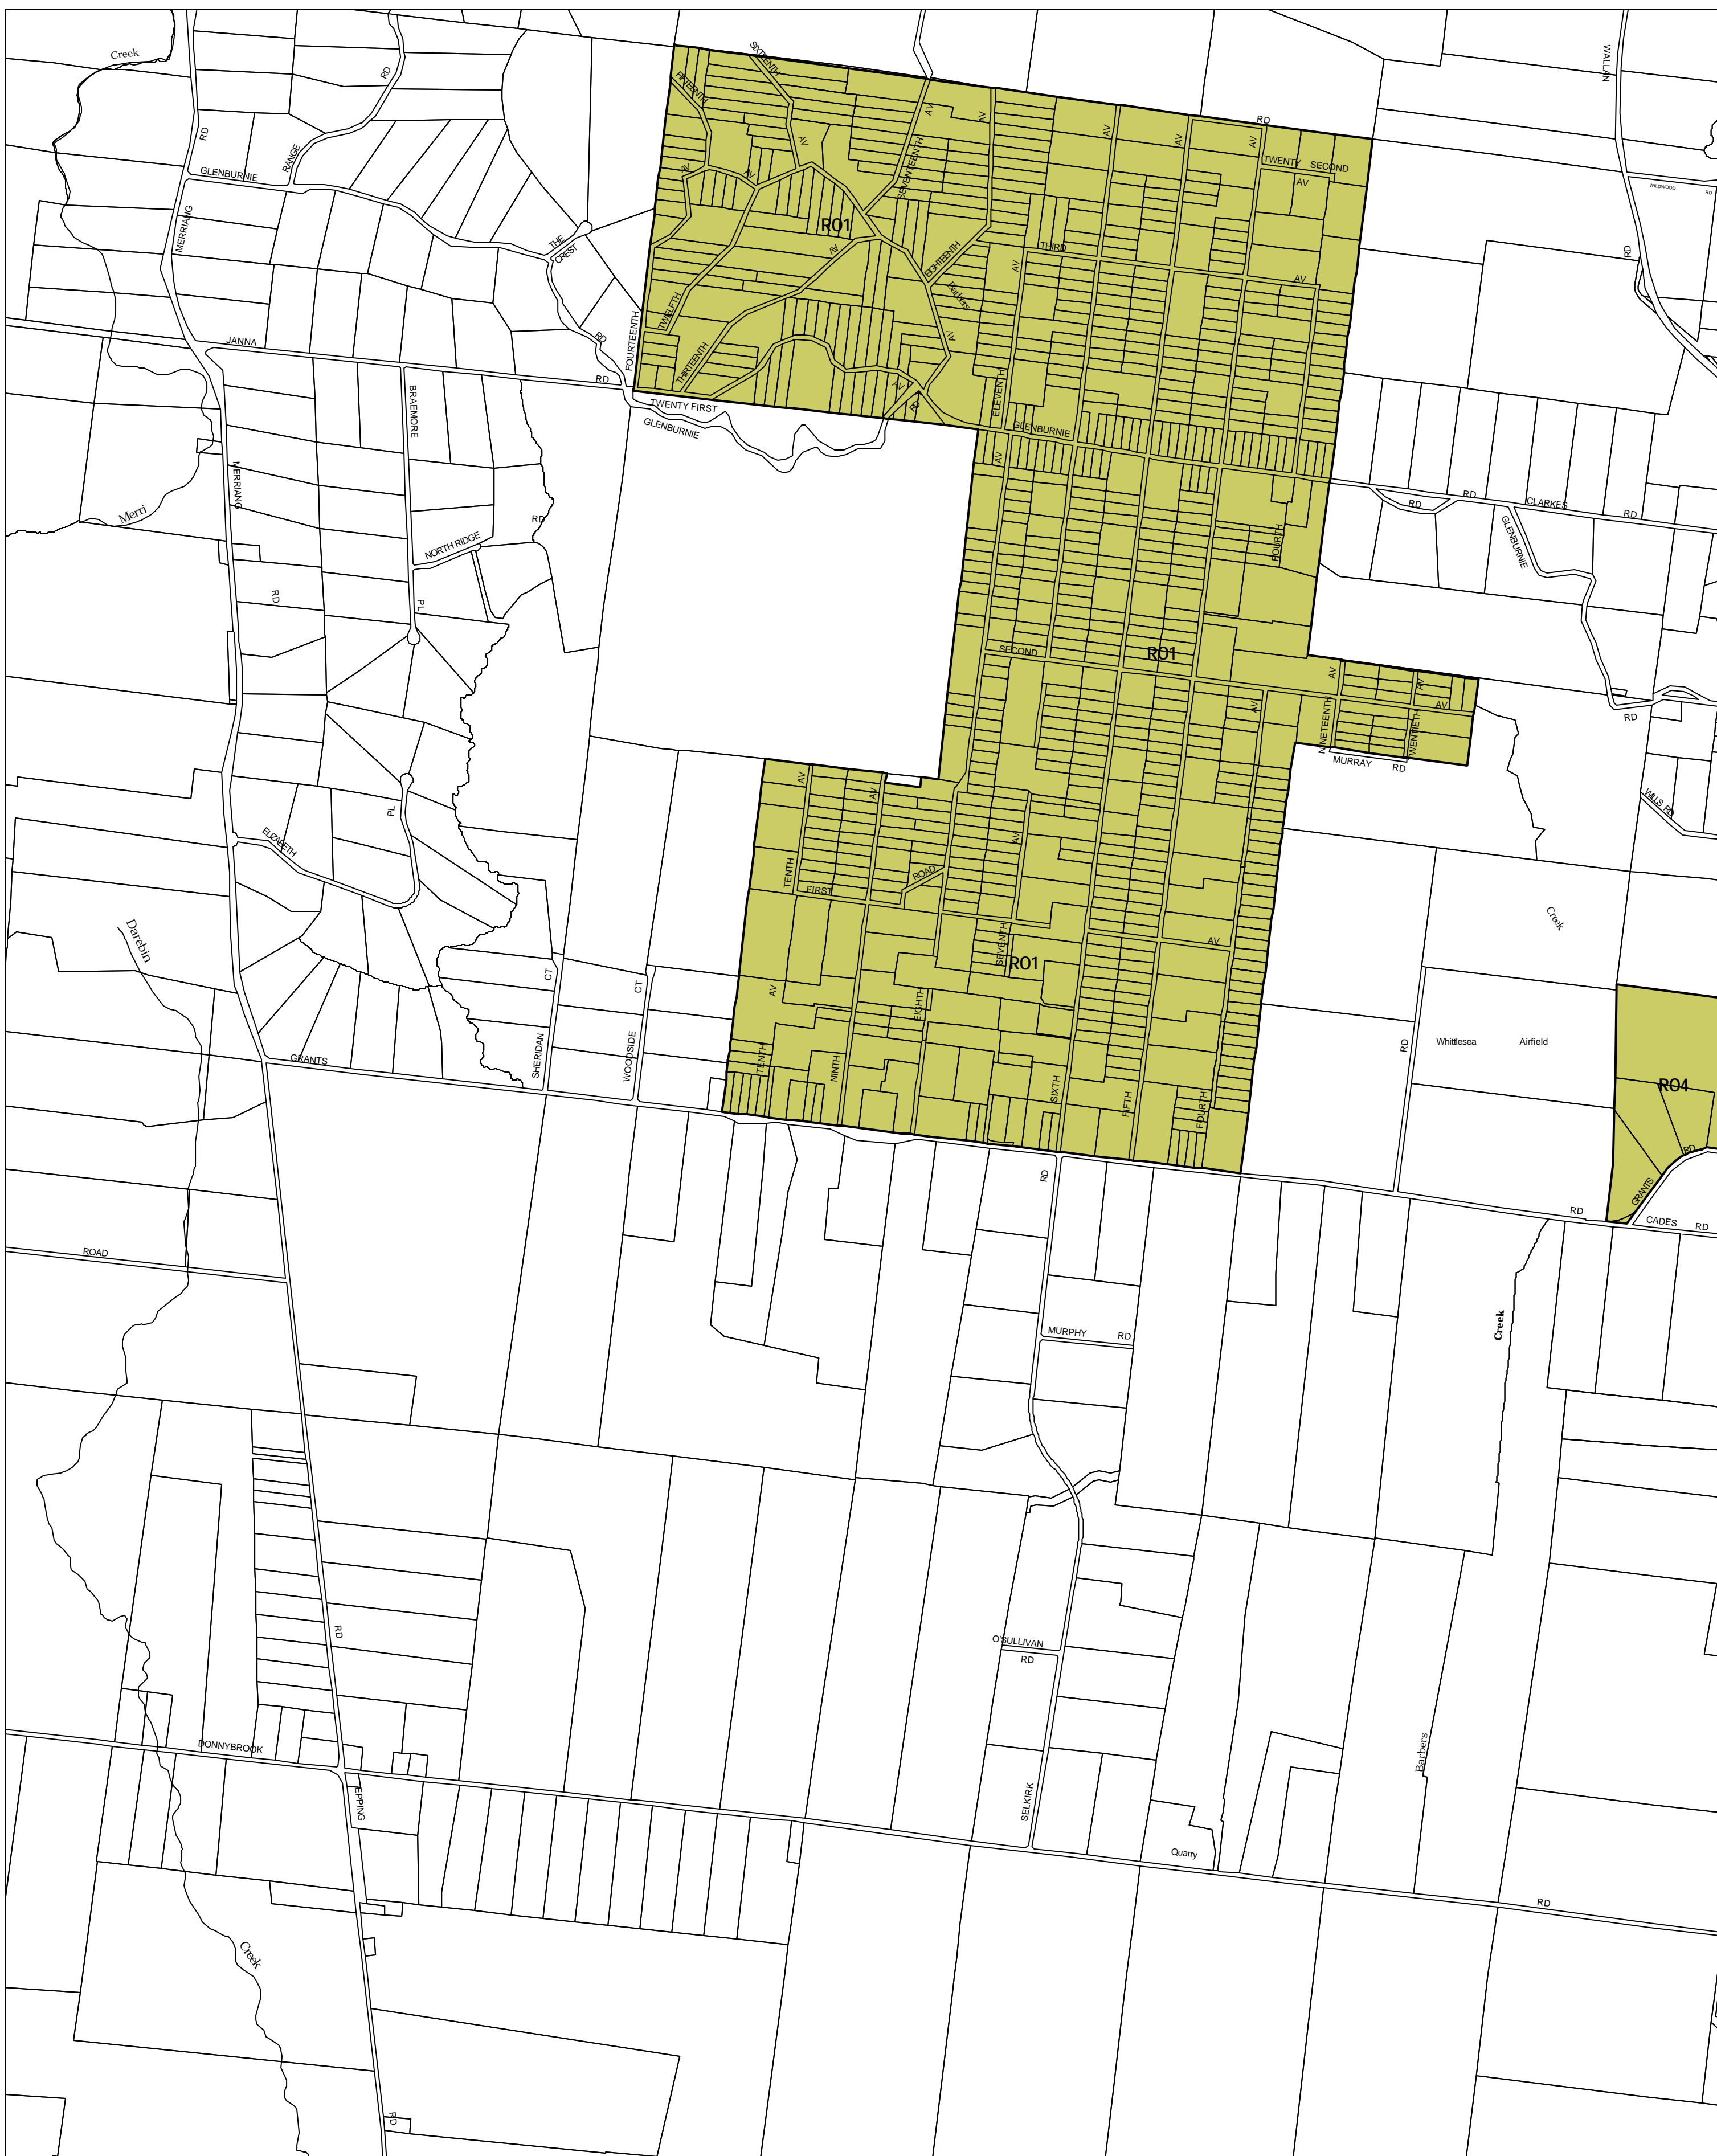

WHITTLESEA PLANNING SCHEME - LOCAL PROVISION

Overlays

- R01 Restructure Overlay - Schedule 1
- R04 Restructure Overlay - Schedule 4

AUSTRALIAN MAP GRID ZONE 55

Printed: 10/7/2007