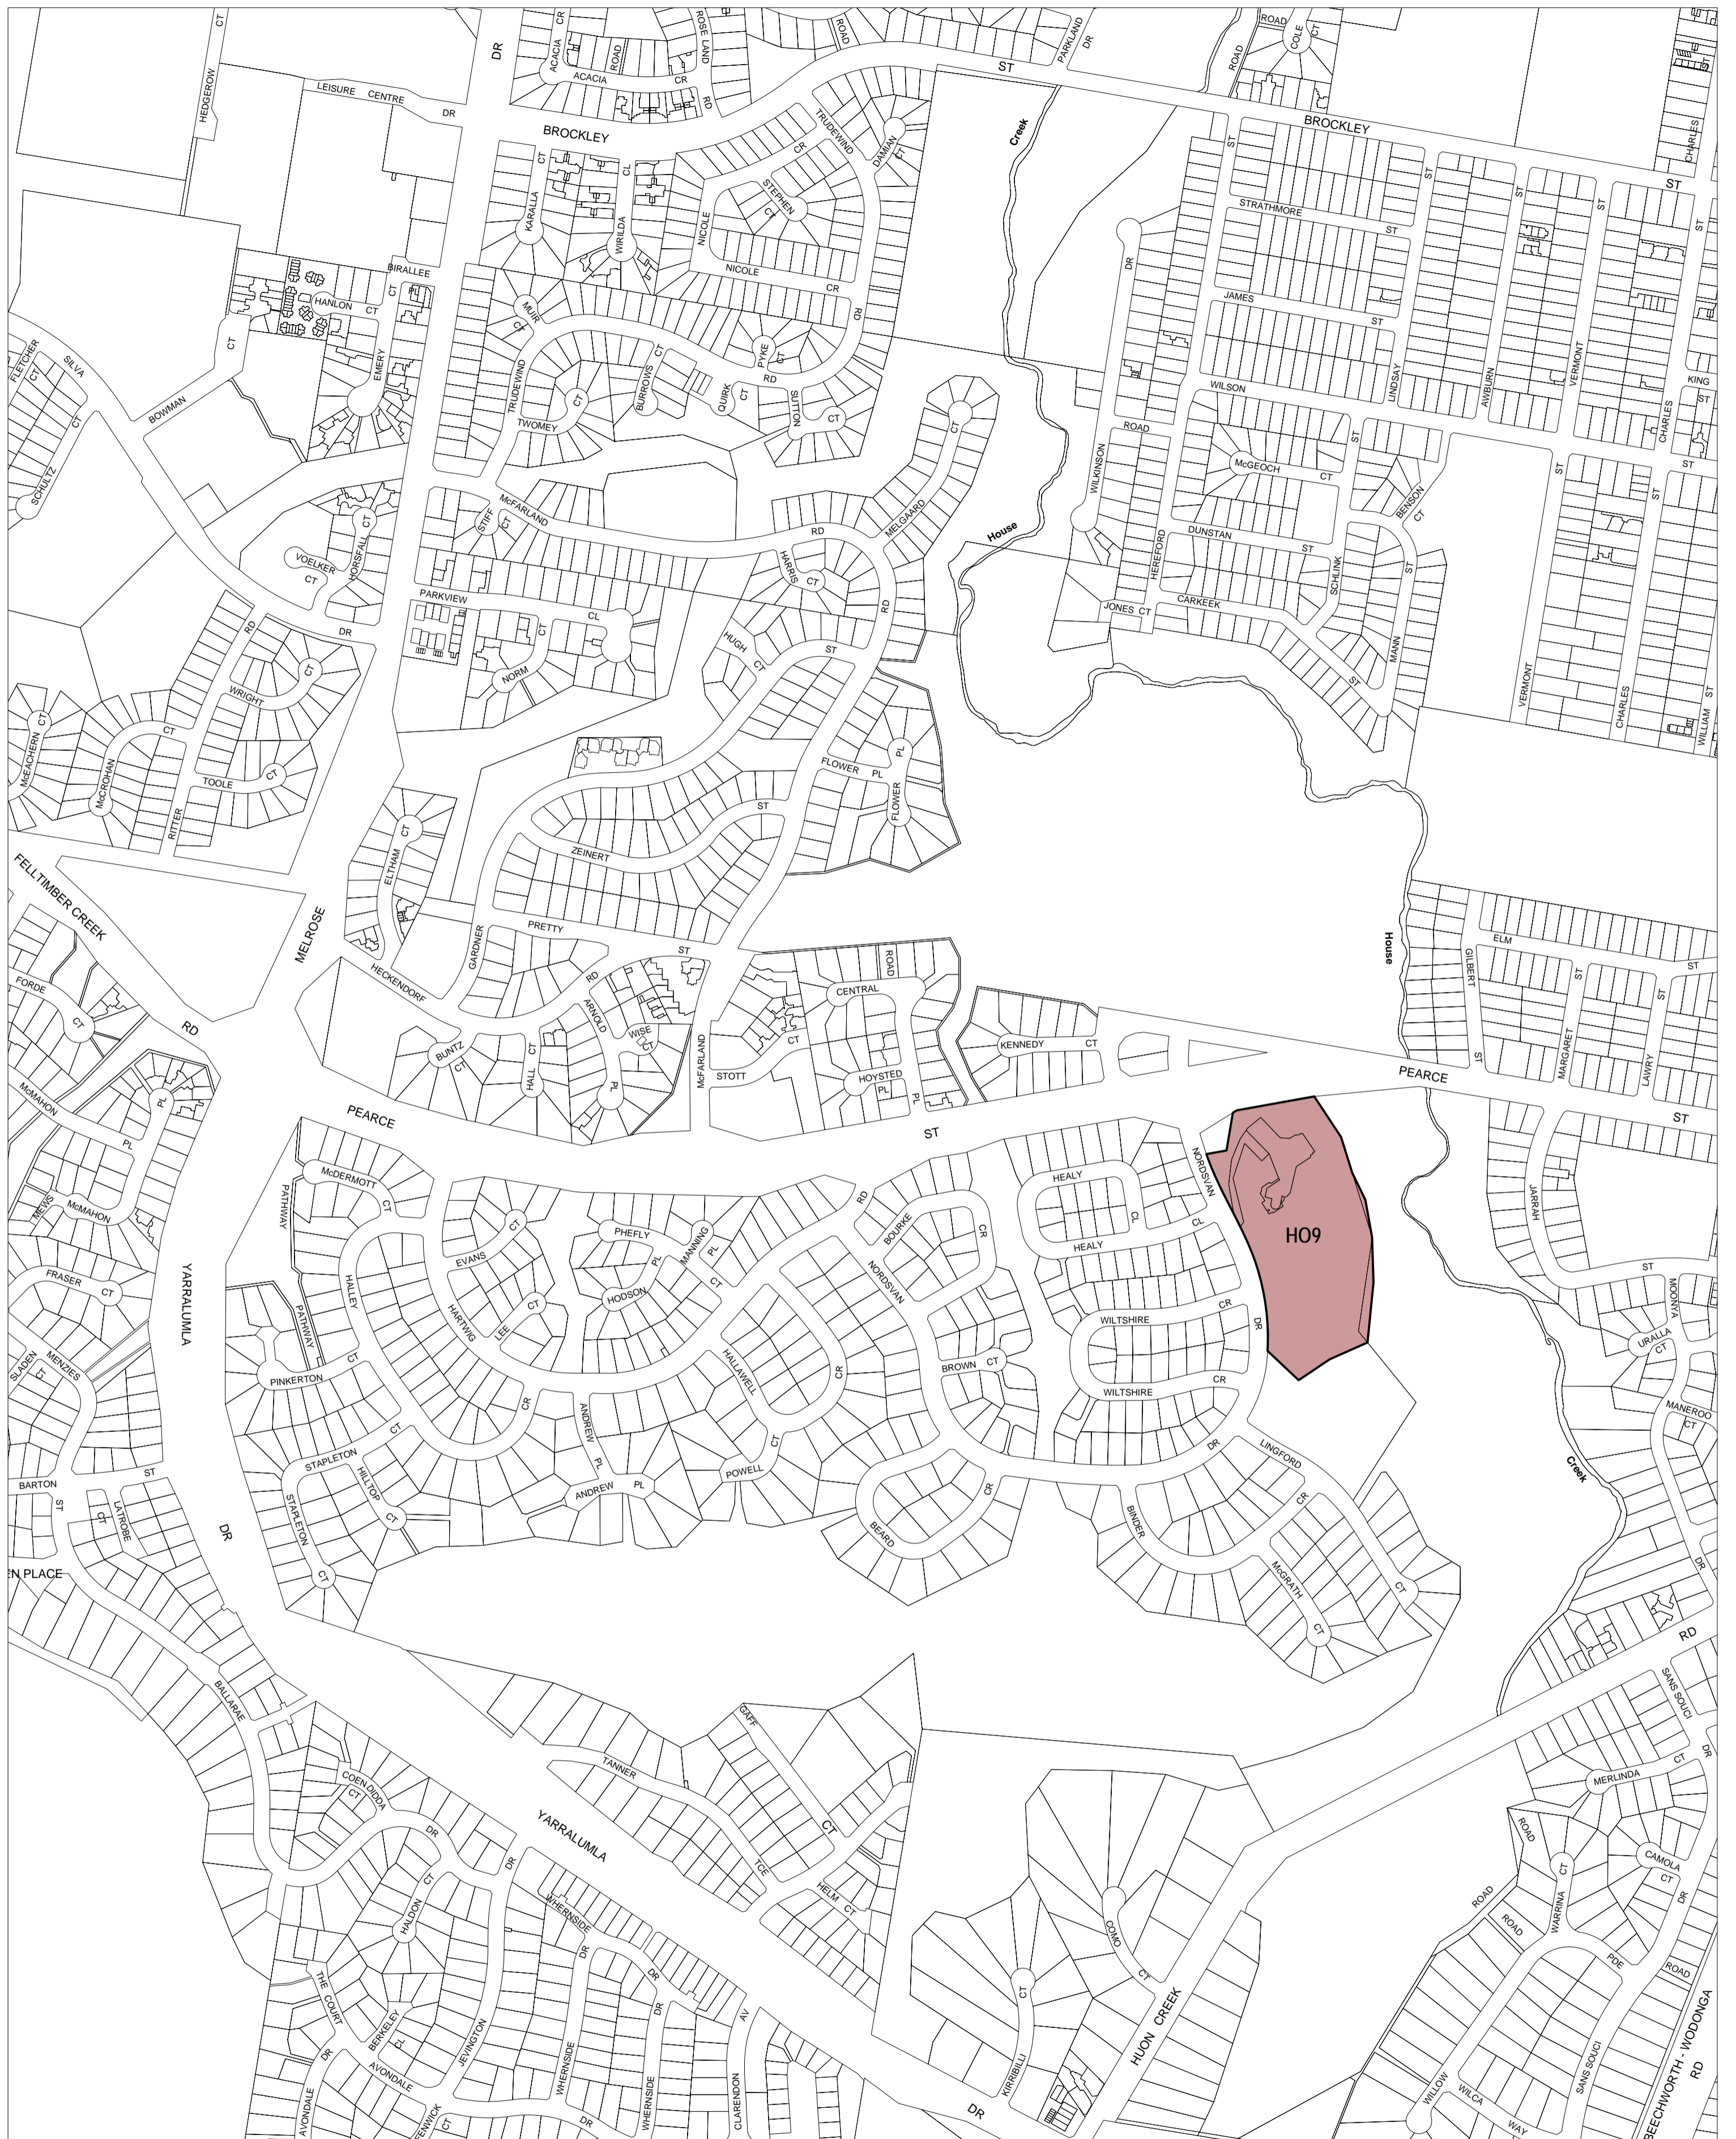

WODONGA PLANNING SCHEME - LOCAL PROVISION

Overlays

HO Heritage Overlay

AUSTRALIAN MAP GRID ZONE 55

Printed: 5/6/2009

AMENDMENT C46