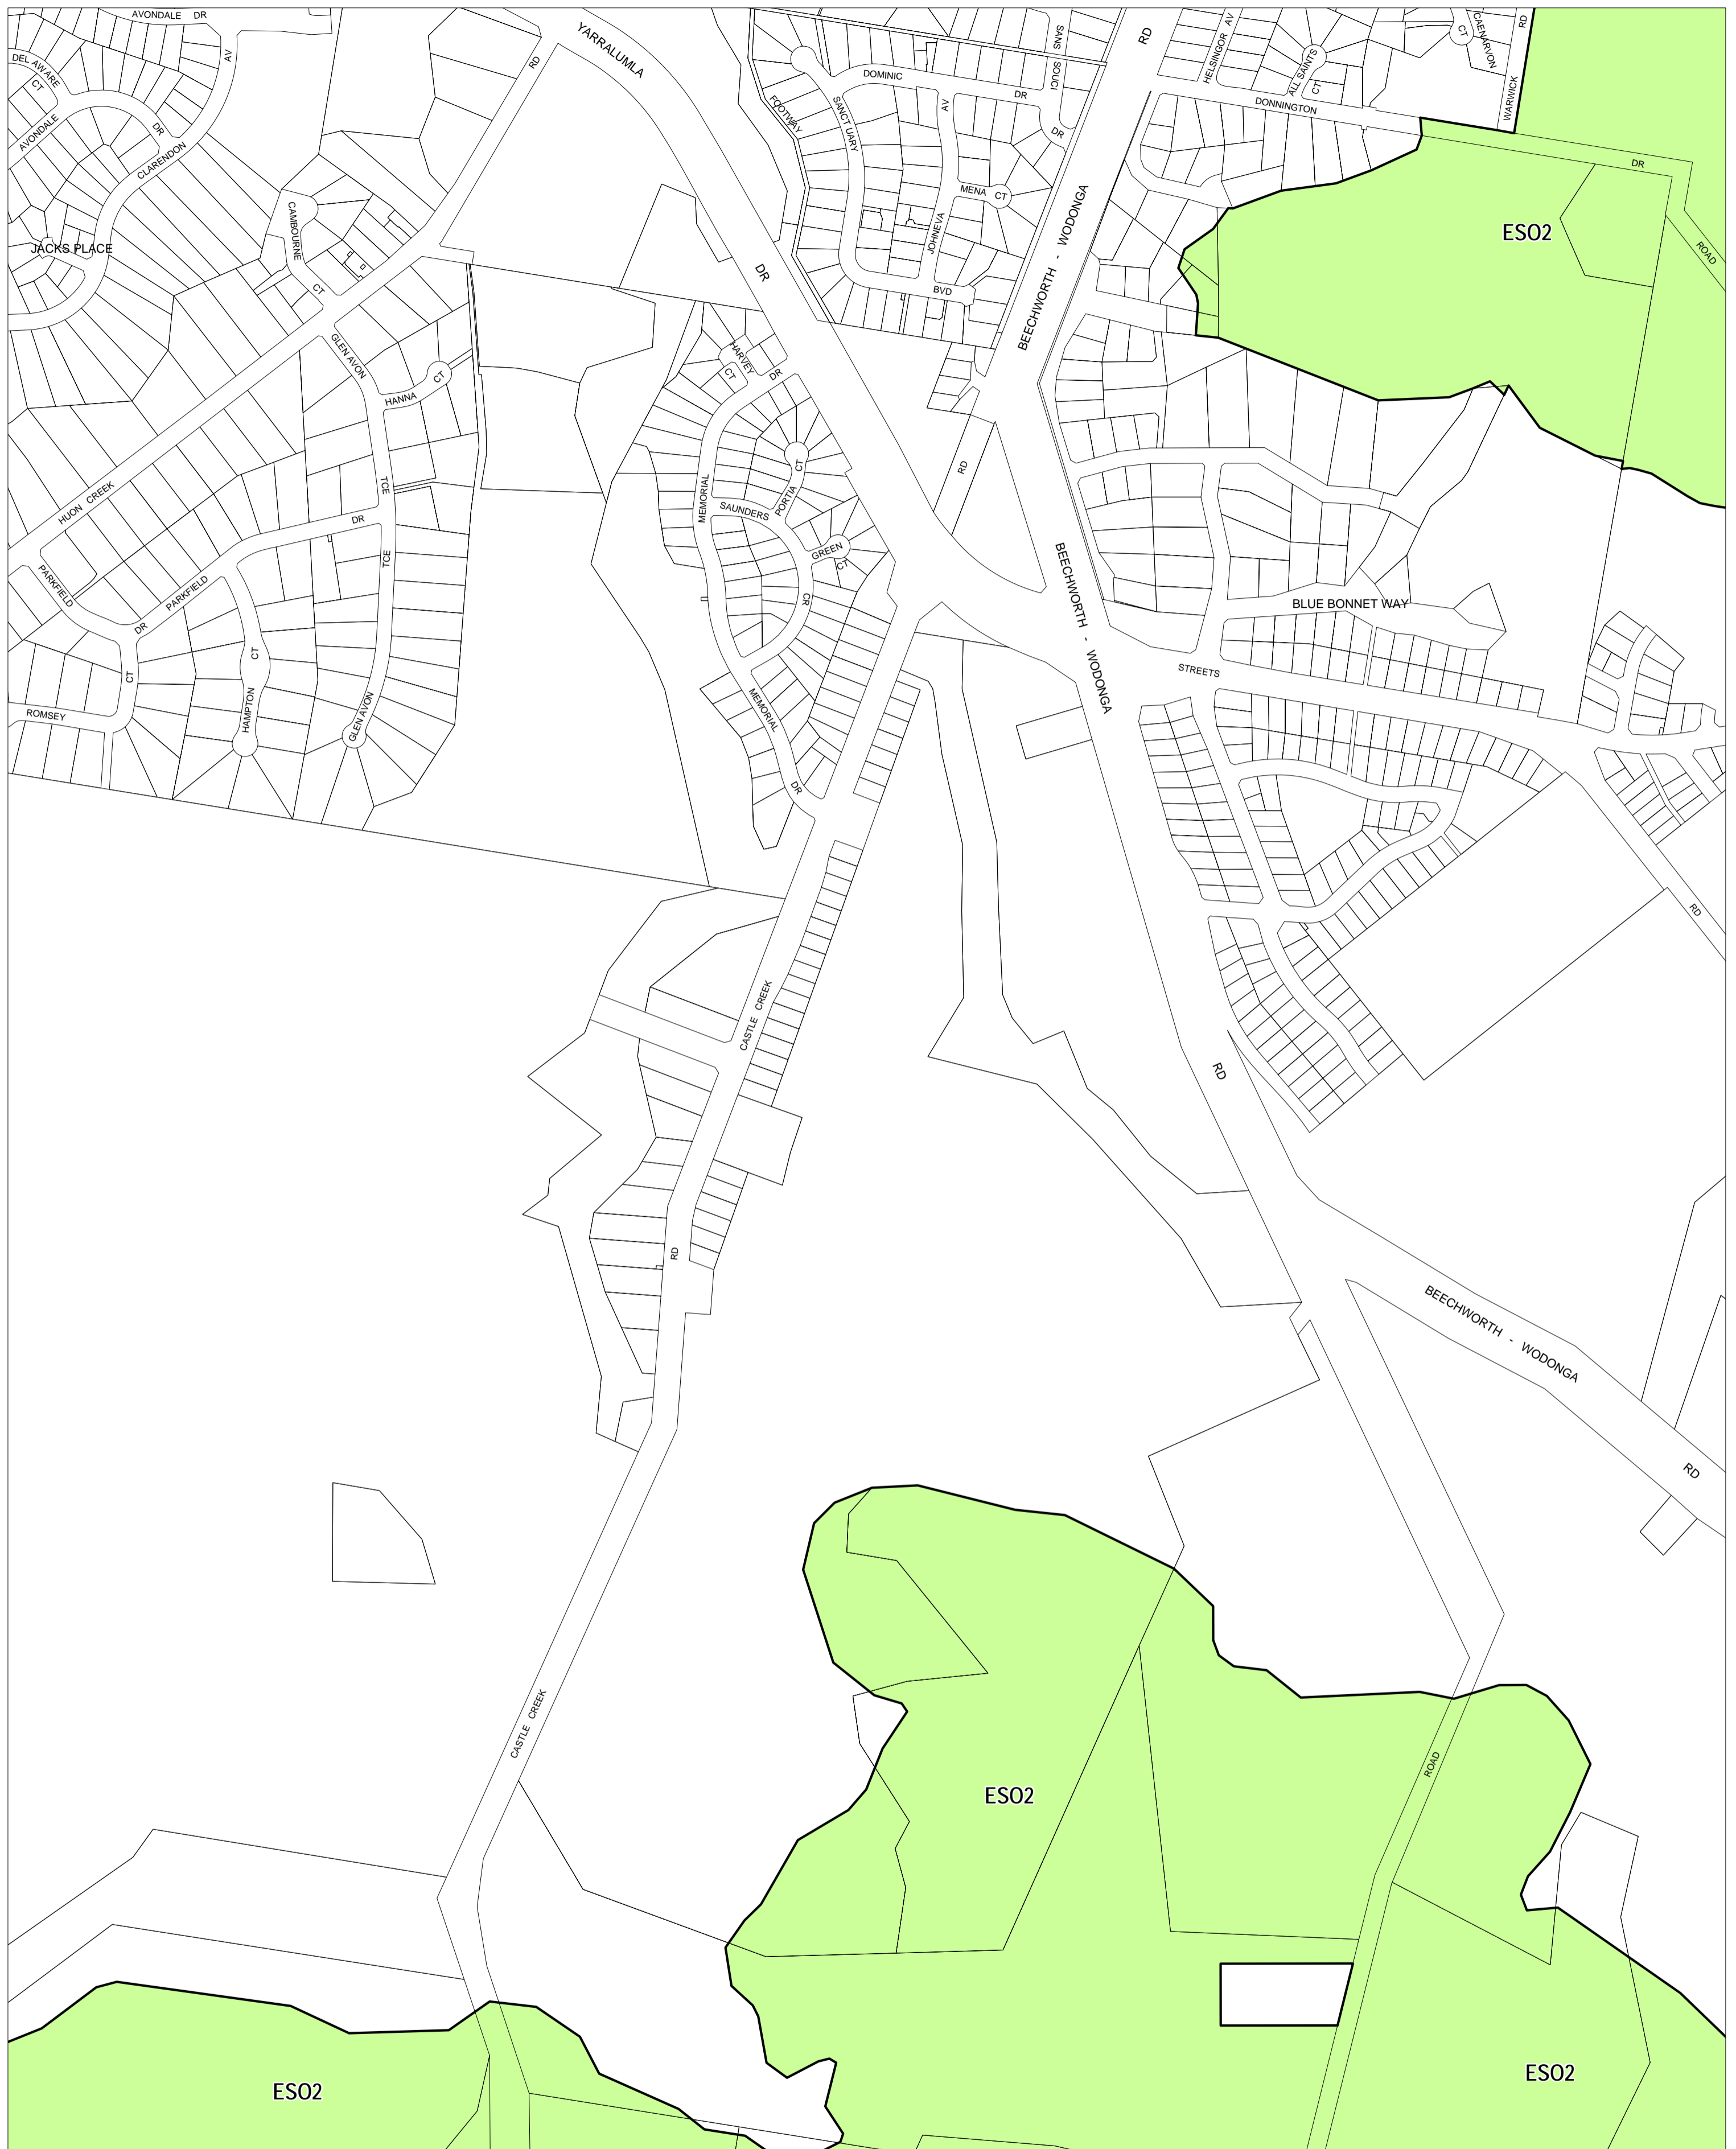

WODONGA PLANNING SCHEME - LOCAL PROVISION

Overlays

ES02 Environmental Significance Overlay - Schedule 2

100 0 100 200 300 400 500 m

AUSTRALIAN MAP GRID ZONE 55

INDEX TO ADJOINING METRIC SERIES MAP

Printed: 27/1/2011

AMENDMENT C74