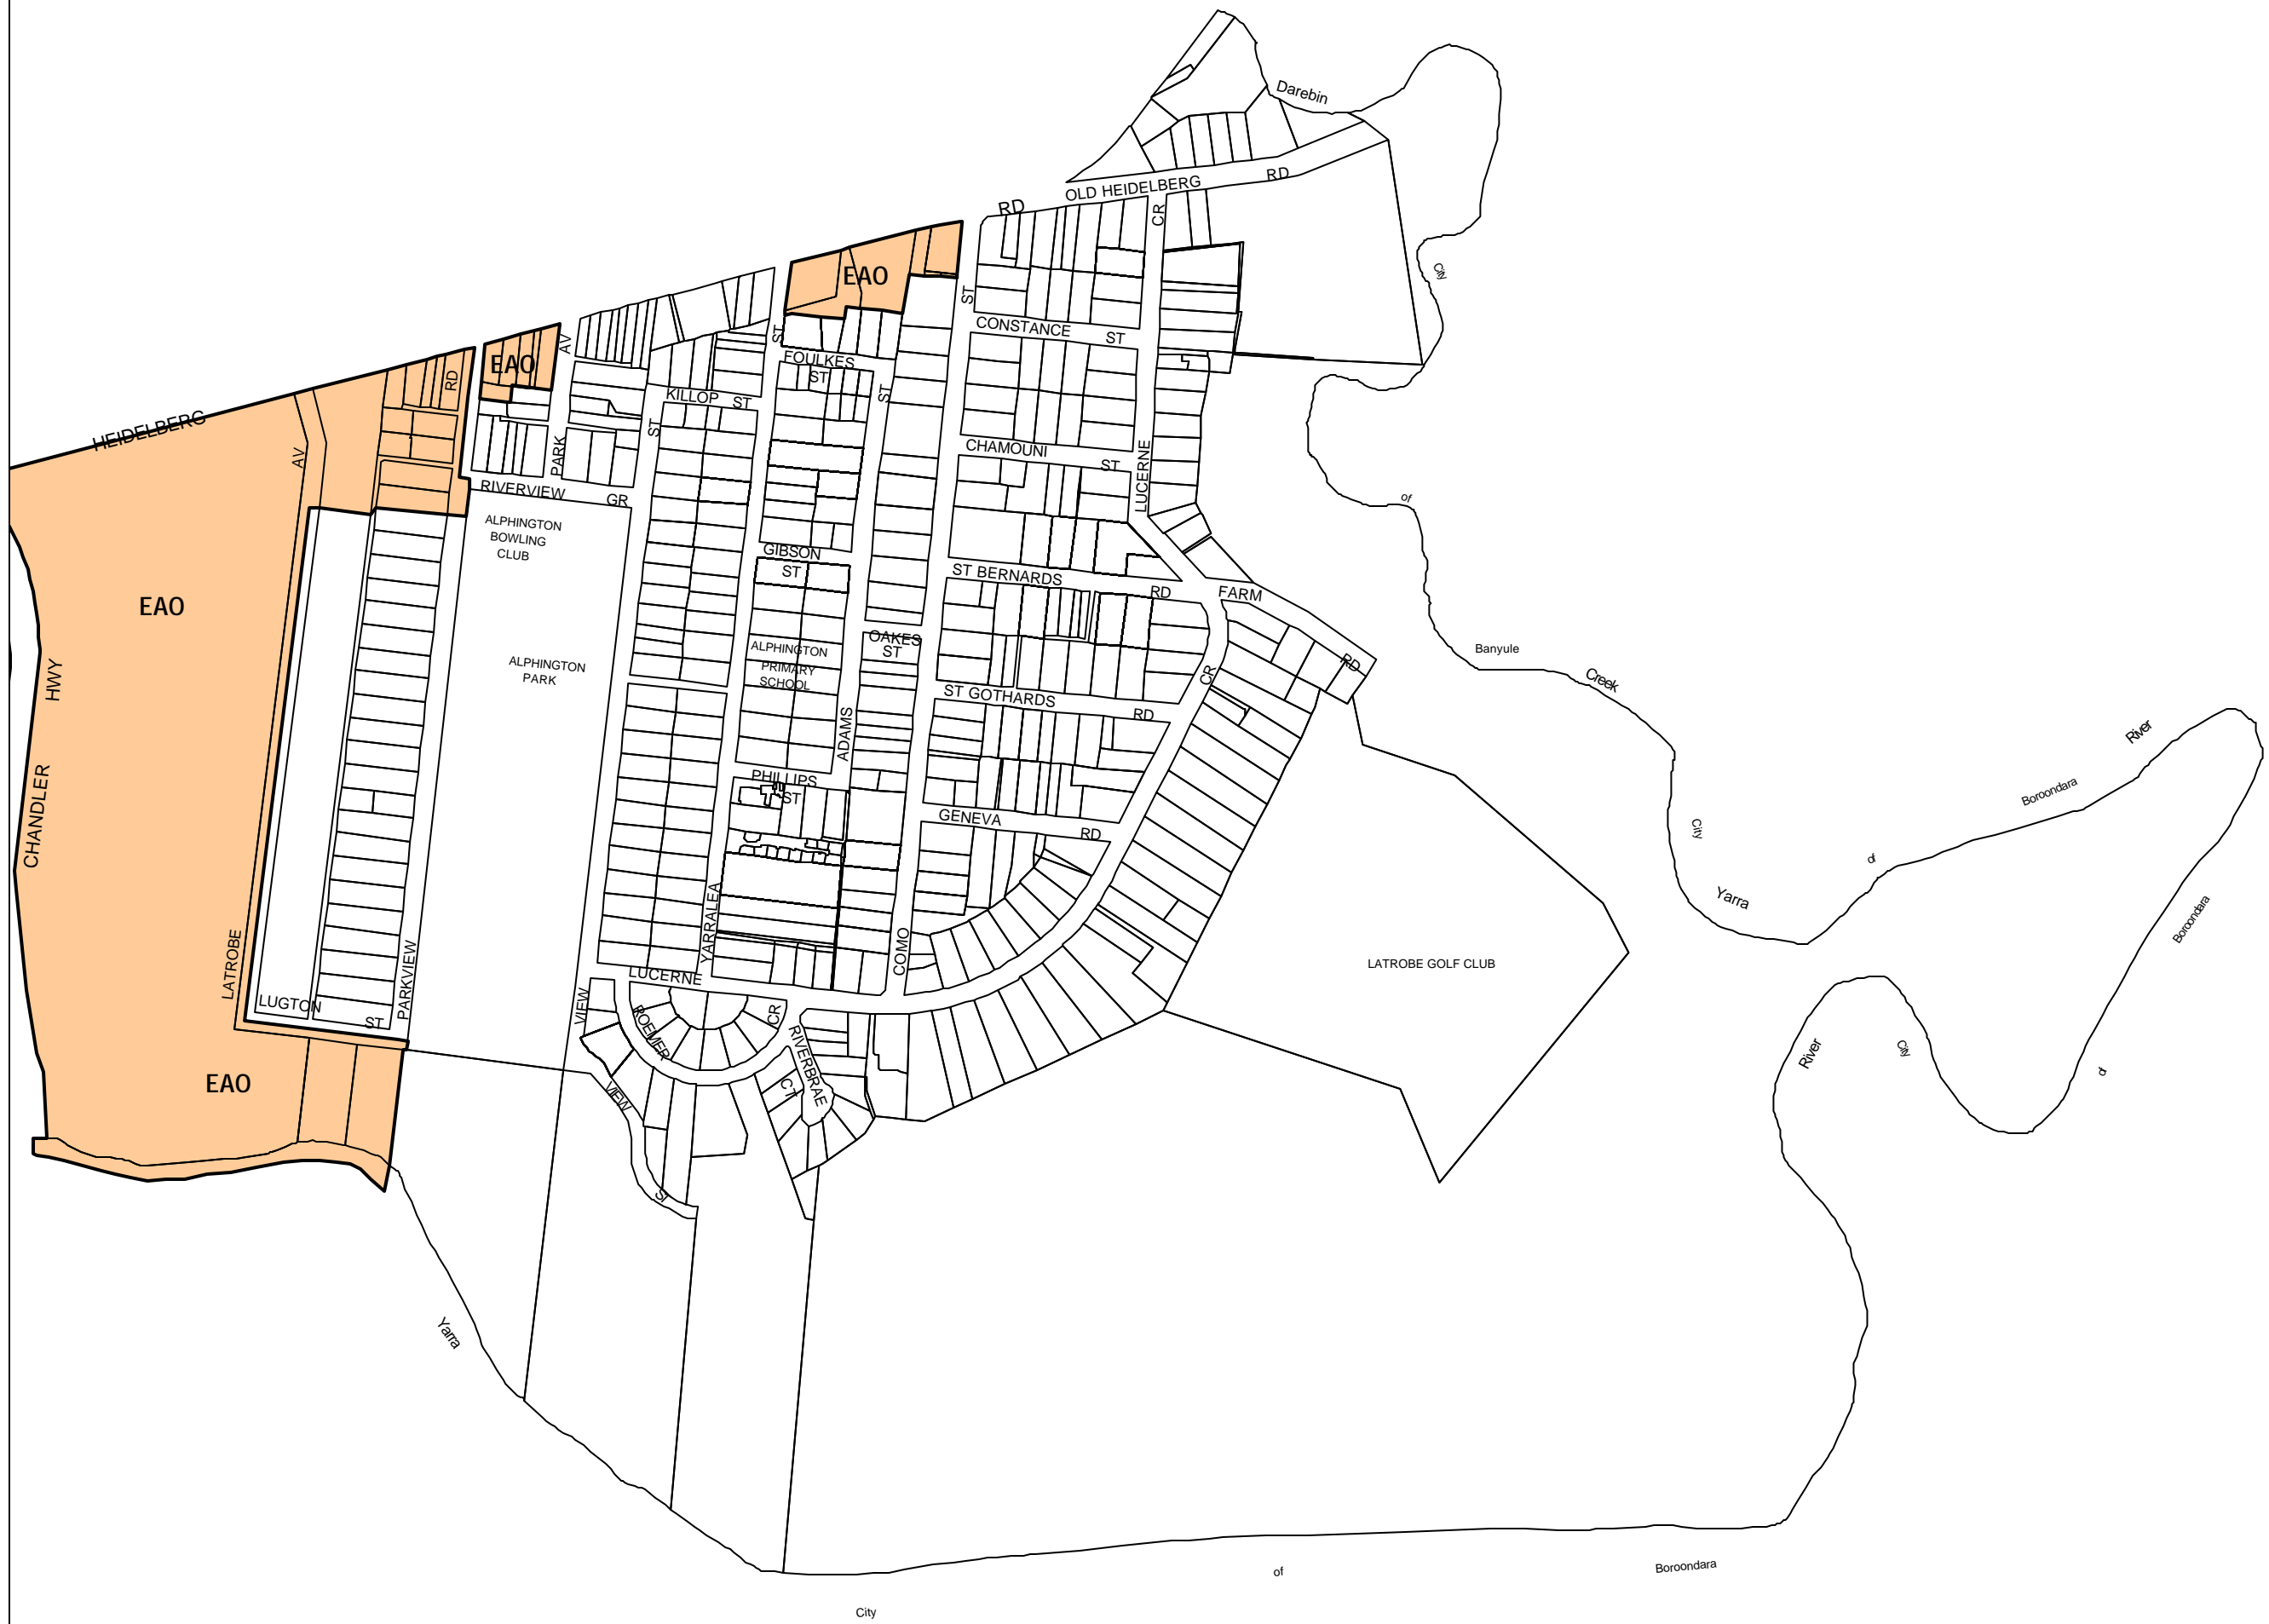

YARRA PLANNING SCHEME - LOCAL PROVISION

SEE DAREBIN PLANNING SCHEME

SEE BANYULE PLANNING SCHEME

SEE BOROONDARA PLANNING SCHEME

Overlays

EAO Environmental Audit Overlay

100 10 100 200 300 400 500 m

AUSTRALIAN MAP GRID ZONE 55

INDEX TO ADJOINING METRIC SERIES MAP

Printed: 15/4/2009

AMENDMENT C123