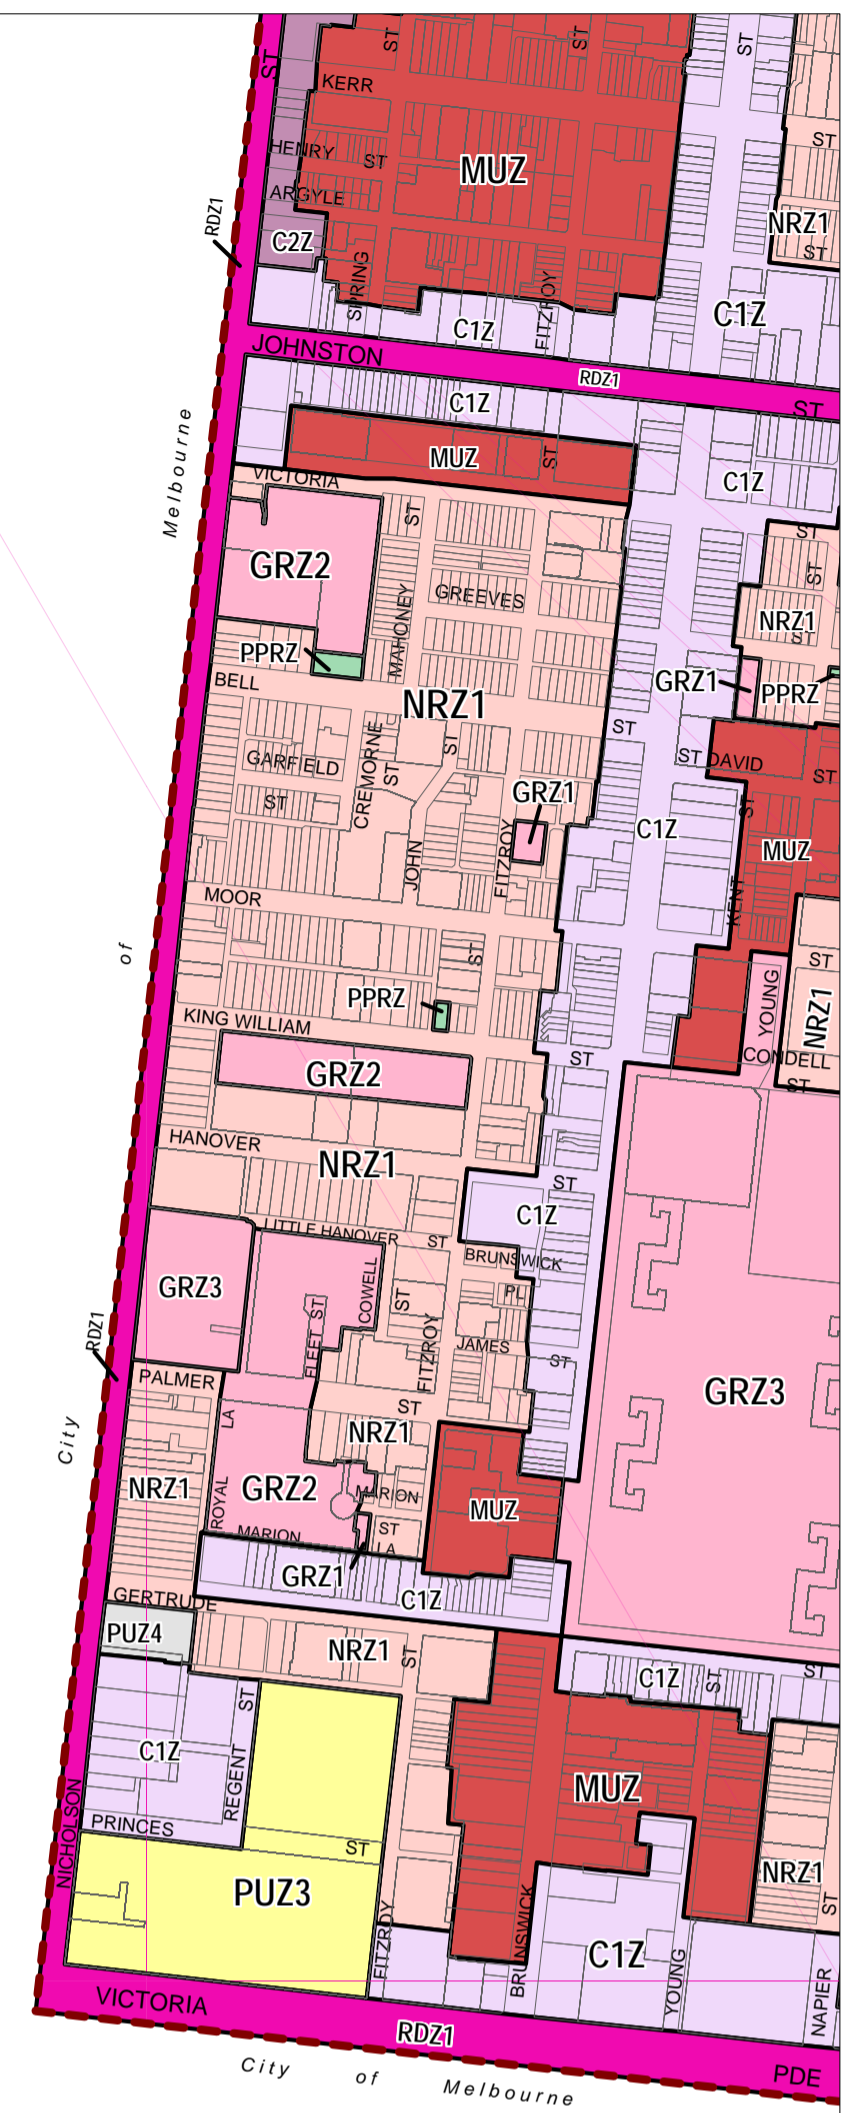

YARRA PLANNING SCHEME - LOCAL PROVISION