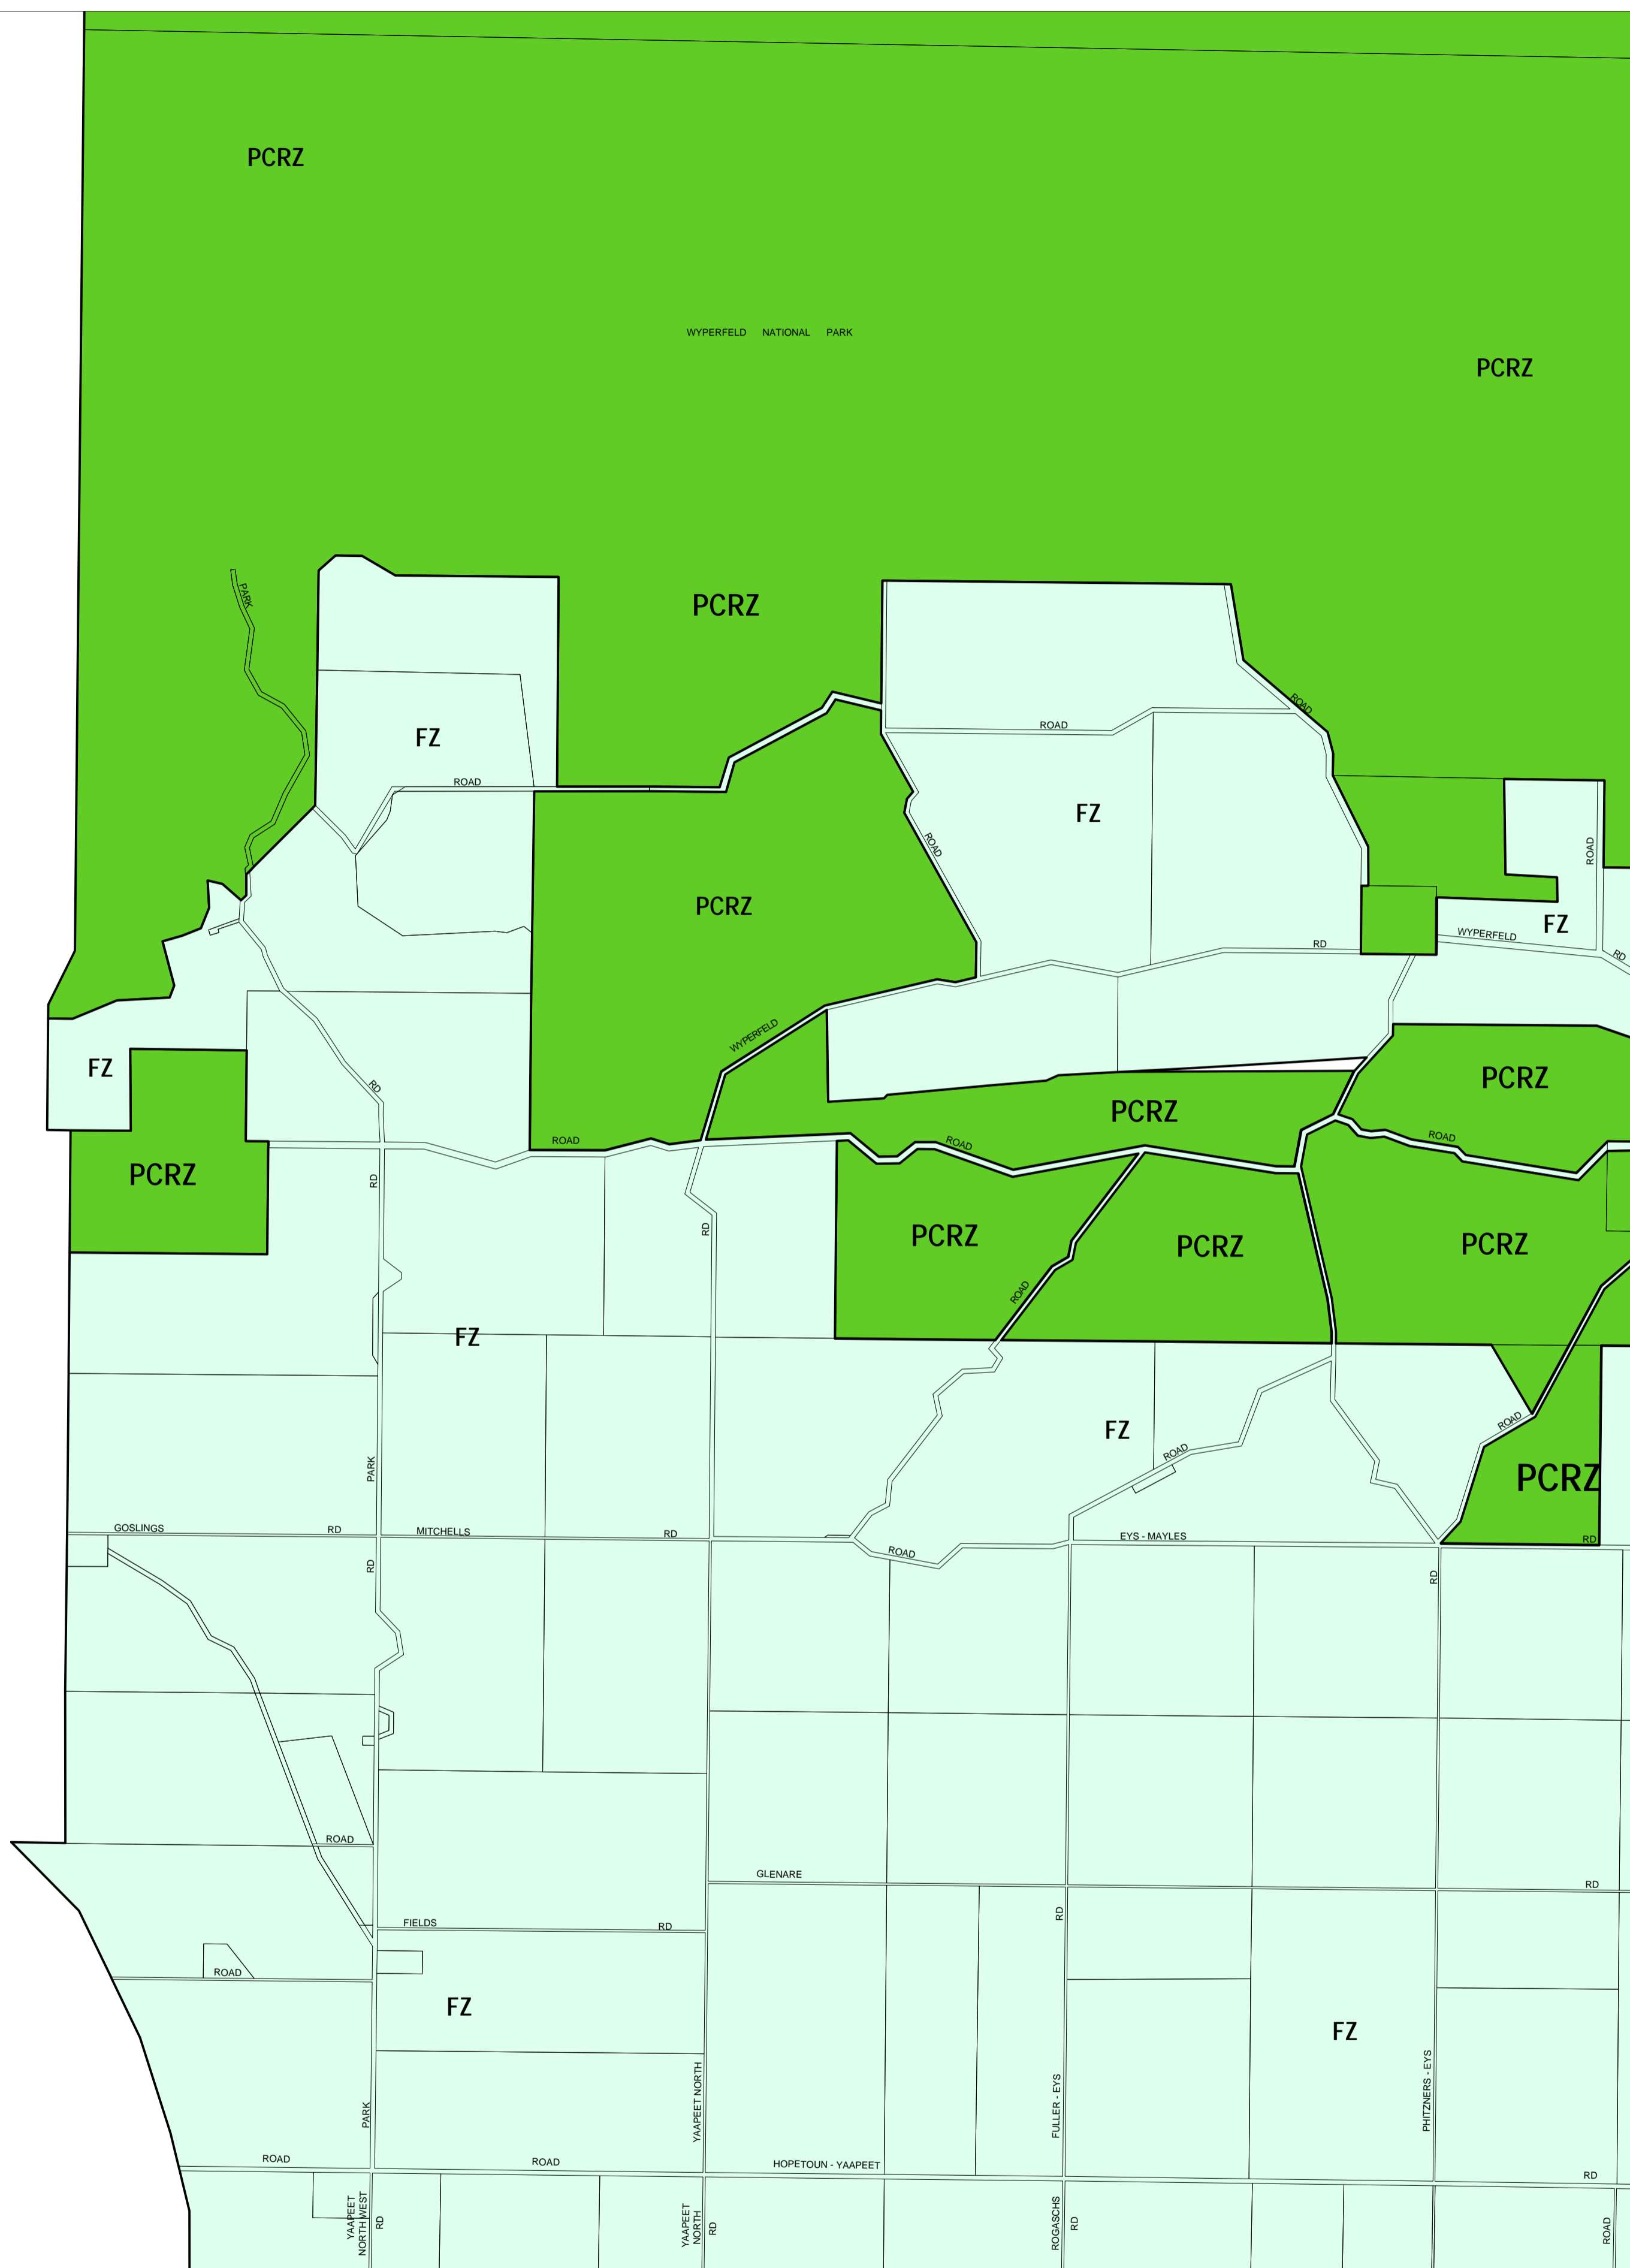

YARRIAMBIAK PLANNING SCHEME - LOCAL PROVISION

Public Land
PCRZ Public Conservation And Resource Zone
Rural
FZ Farming Zone

AUSTRALIAN MAP GRID ZONE 54

INDEX TO ADJOINING METRIC SERIES MAP

11	12	13	14
15	16	17	18
19	20	21	22
23	24	25	26
27	28	29	30
31	32	33	34
35	36	37	38
39	40	41	42
43	44	45	46

Printed: 6/10/2006

AMENDMENT C6