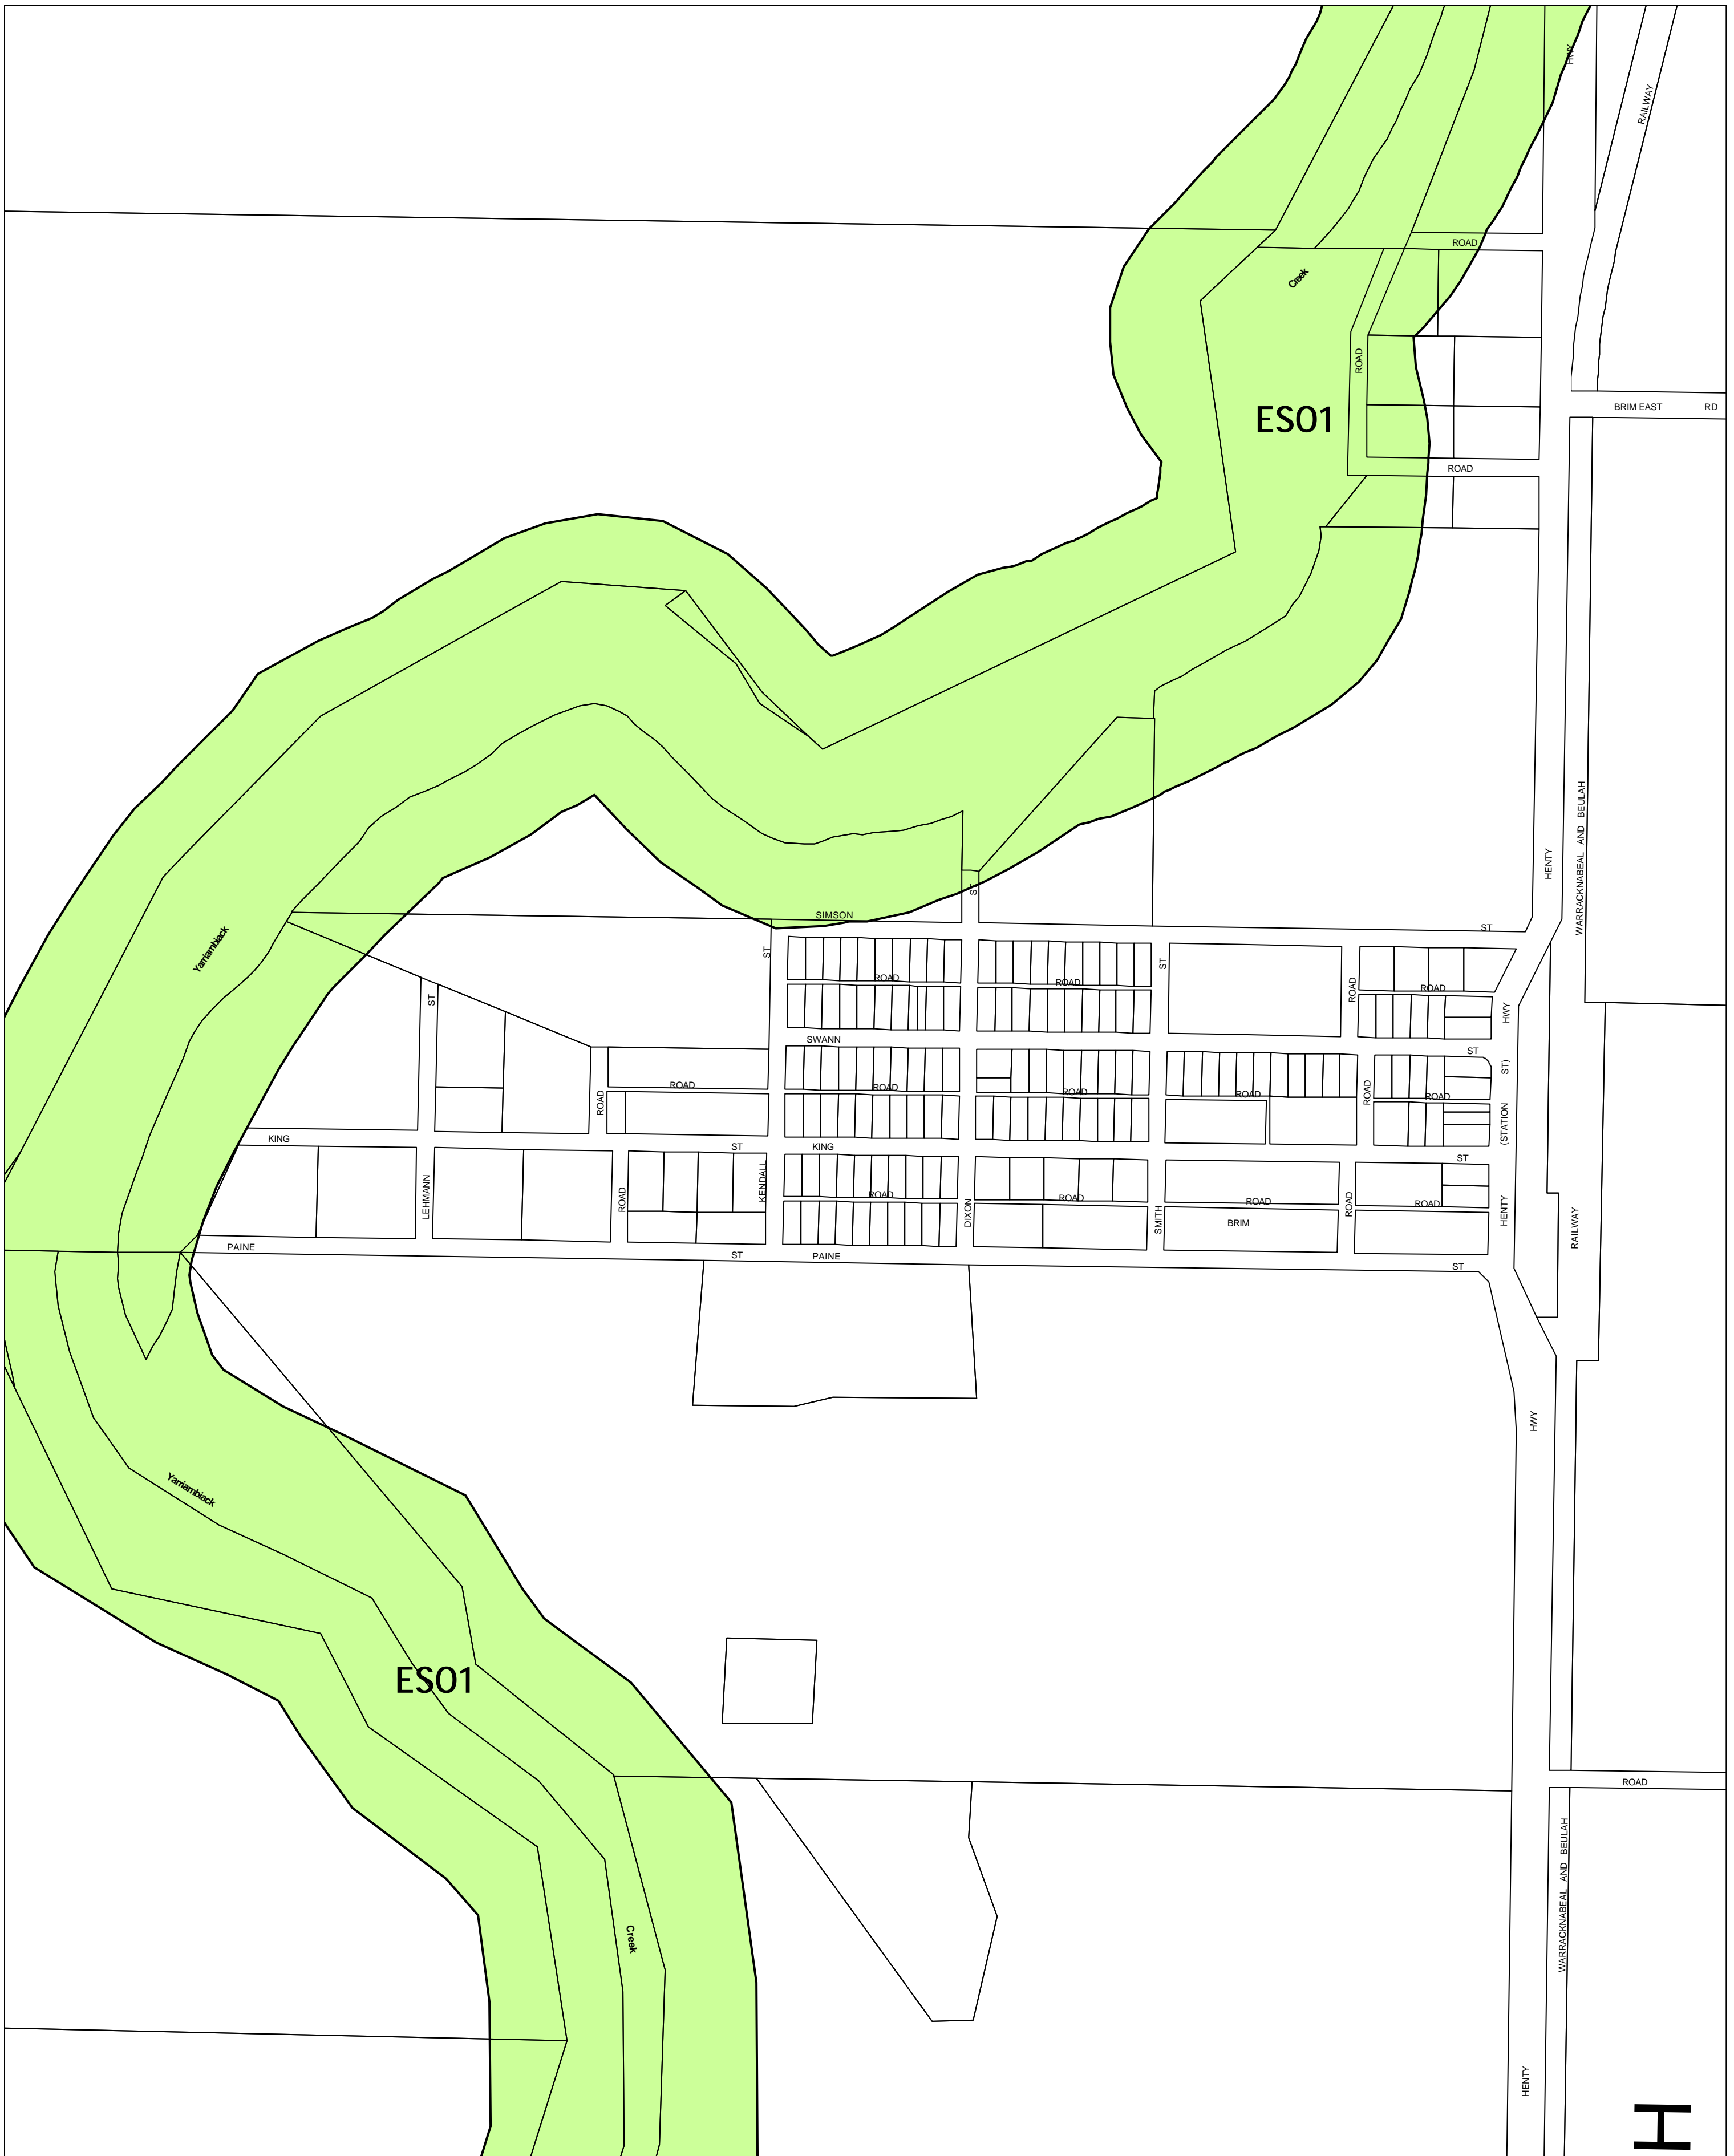

YARRIAMBIACK PLANNING SCHEME - LOCAL PROVISION

Overlays

ES01 Environmental Significance Overlay - Schedule 1

AUSTRALIAN MAP GRID ZONE 54

Printed: 13/6/2007

INDEX TO ADJOINING METRIC SERIES MAP