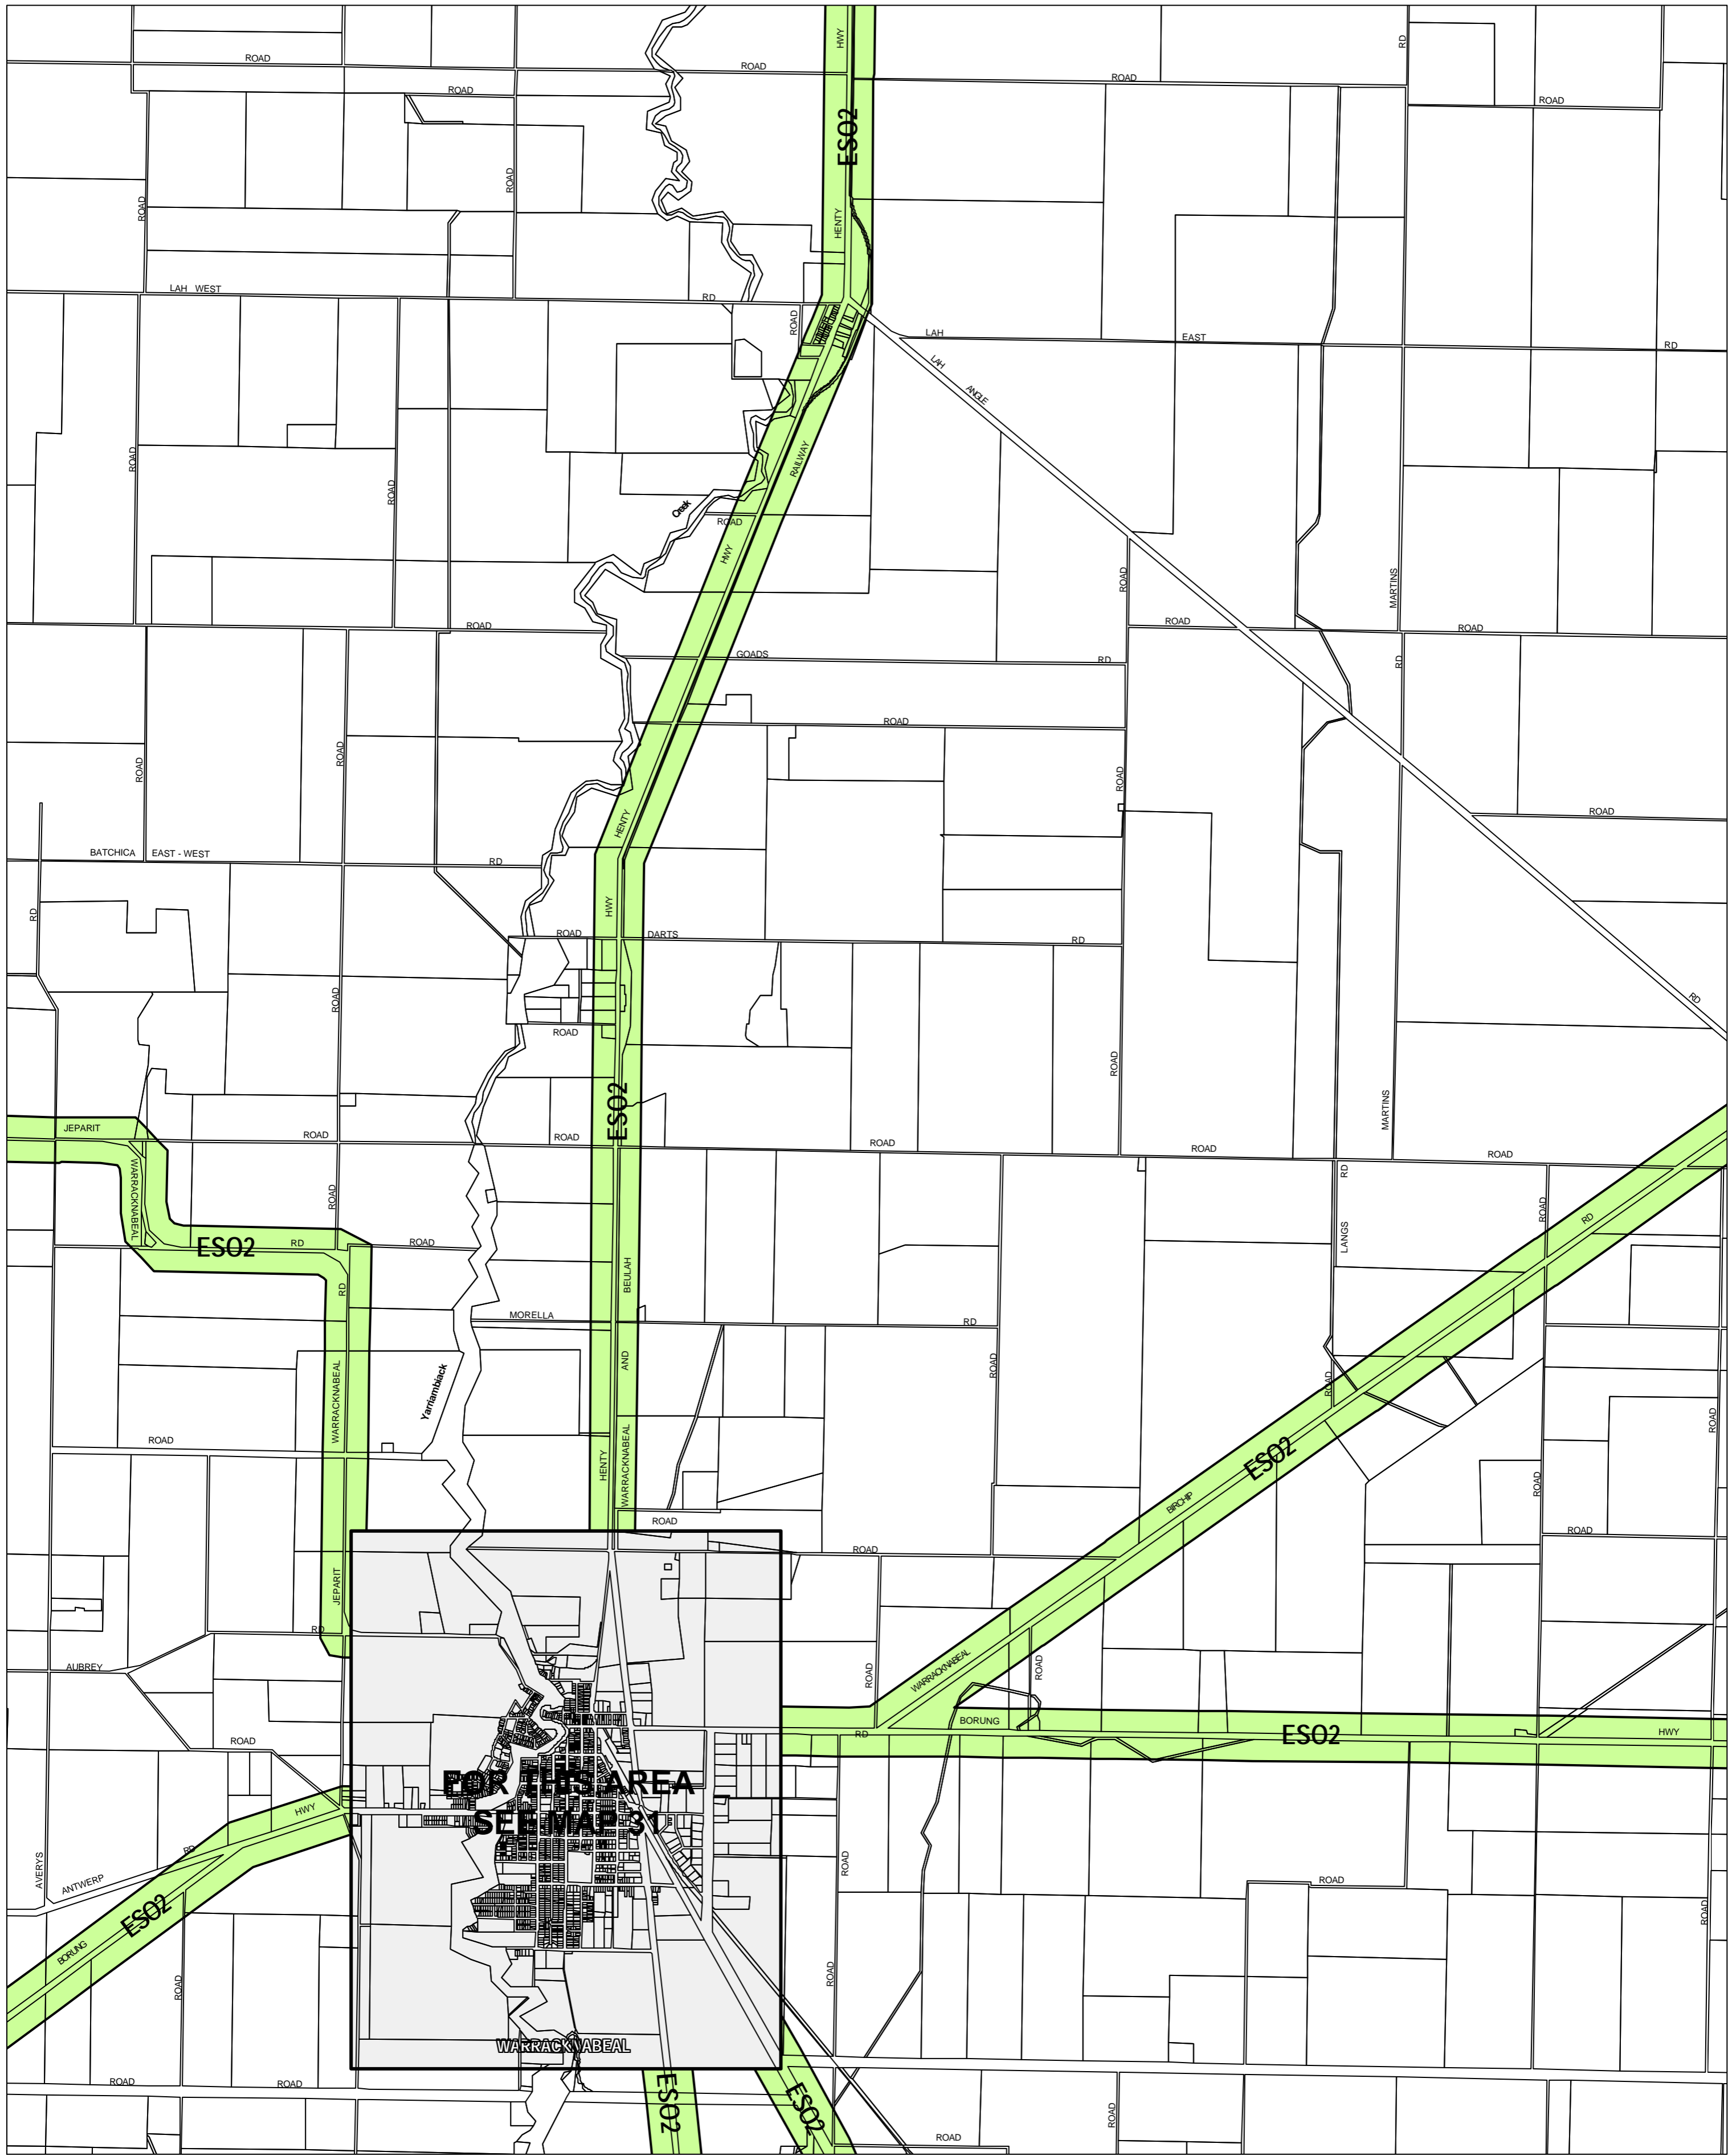

YARRIAMBIACK PLANNING SCHEME - LOCAL PROVISION

Overlays

- ES02 Environmental Significance Overlay - Schedule 2

AUSTRALIAN MAP GRID ZONE 54

INDEX TO ADJOINING METRIC SERIES MAP

Printed: 13/6/2007