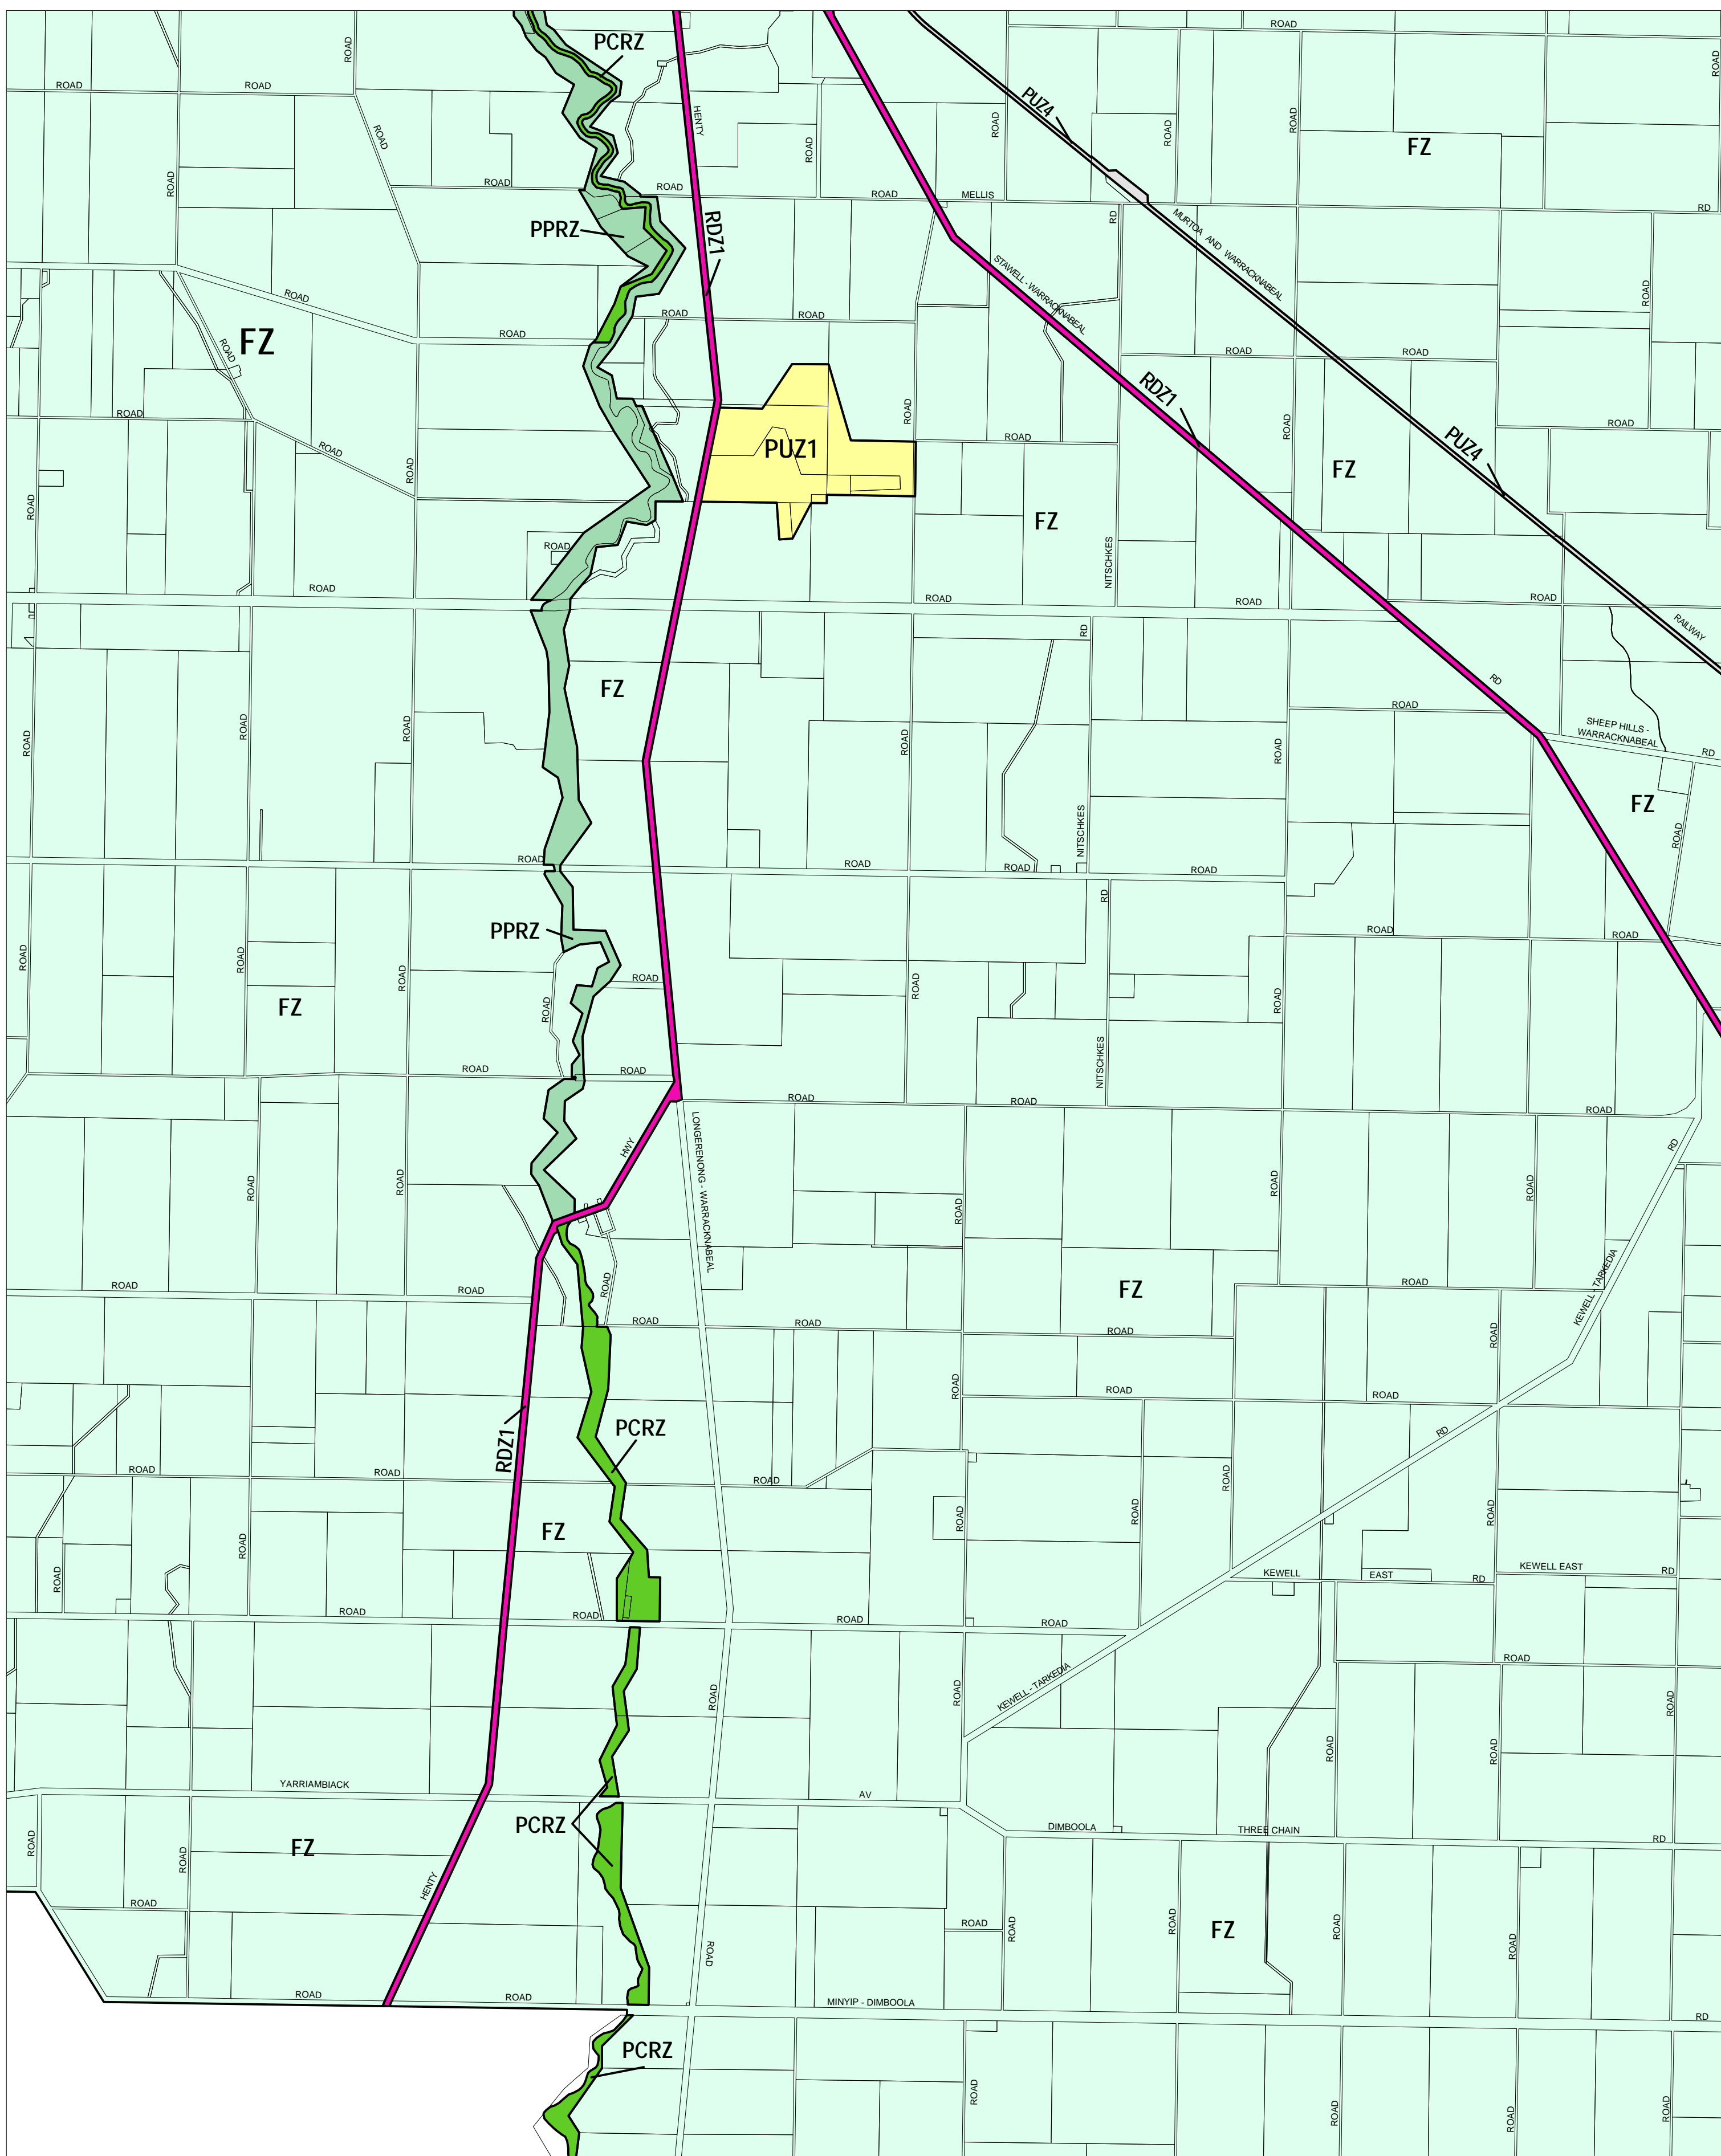

YARRIAMBIACK PLANNING SCHEME - LOCAL PROVISION

1. **Public Land**
2. PCRZ Public Conservation And Resource Zone
   - PPRZ Public Park And Recreation Zone
   - PUZ1 Public Use Zone Service And Utility
   - PUZ4 Public Use Zone Transport
   - RDZ1 Road Zone Category 1
3. **Rural**
4. FZ Farming Zone

AUSTRALIAN MAP GRID ZONE 54

INDEX TO ADJOINING METRIC SERIES MAP

1	2	3	4
5	6	7	8
9	10	11	12
13	14	15	16
17	18	19	20
21	22	23	24
25	26	27	28
29	30	31	32
33	34	35	36
37	38	39	40
41	42	43	44
45	46	47	48

Printed: 6/10/2006

AMENDMENT C6