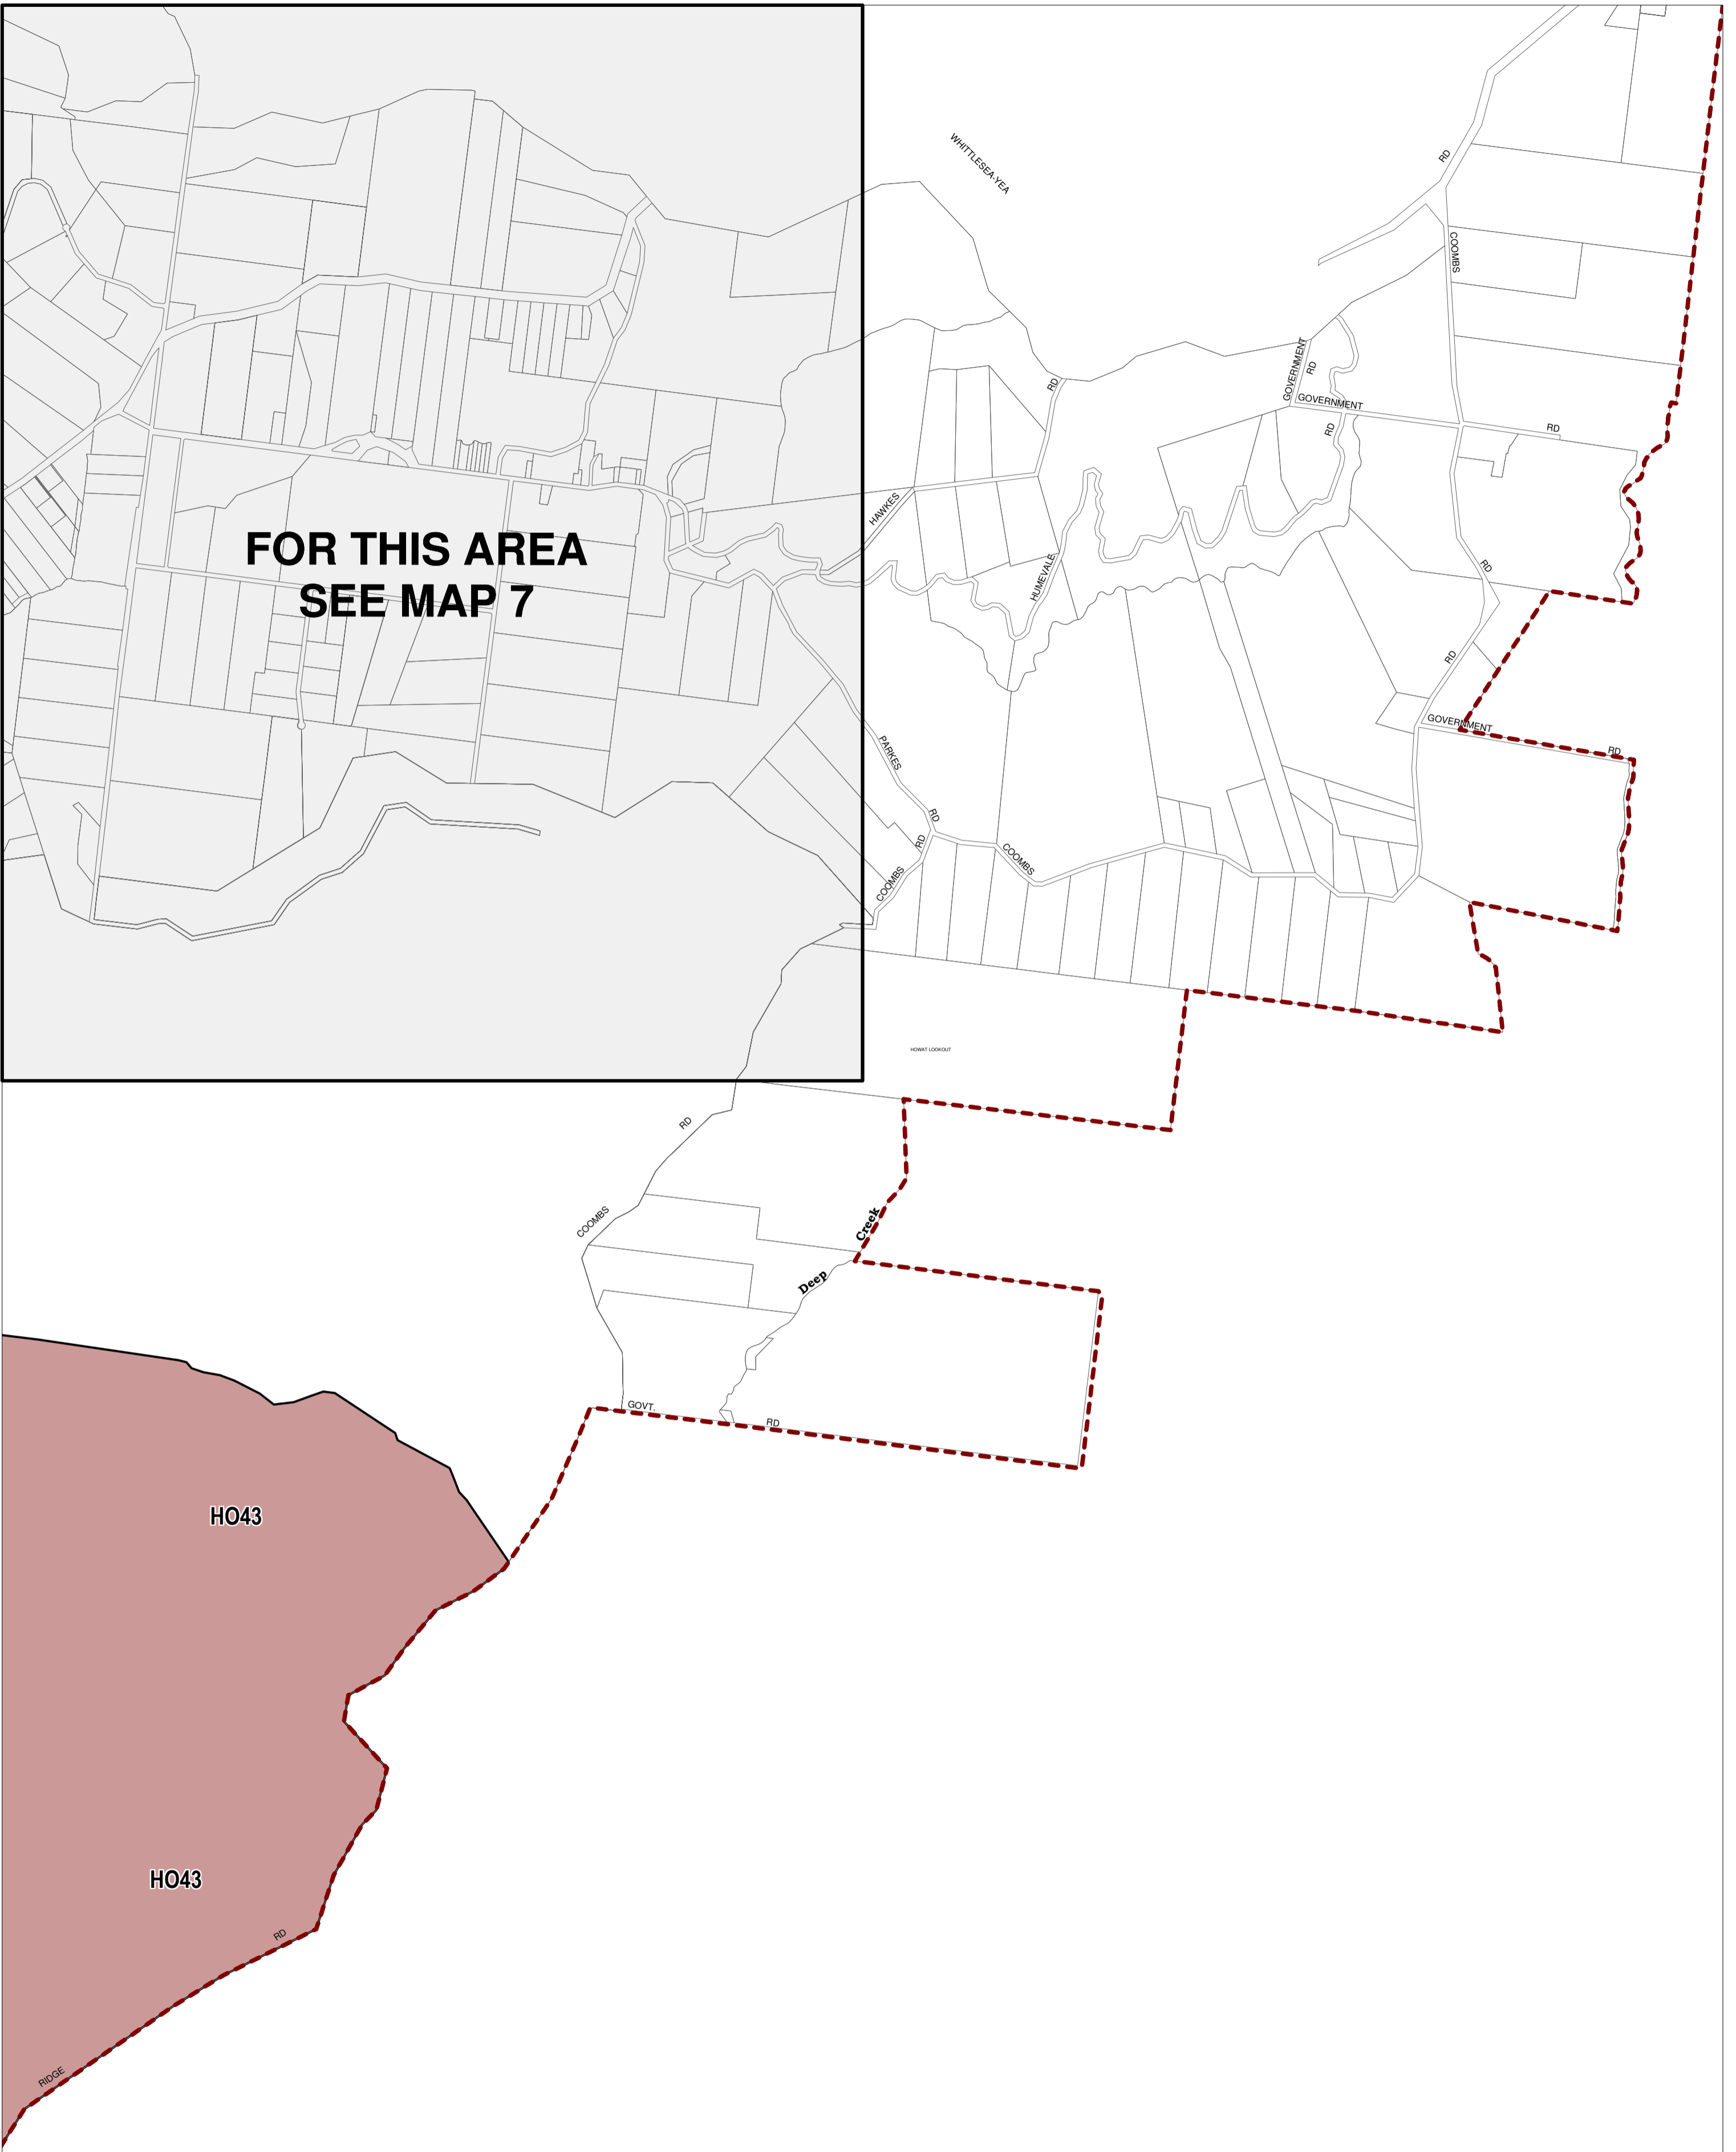

WHITTLESEA PLANNING SCHEME - LOCAL PROVISION

Overlays
HO Heritage Overlay

AUSTRALIAN MAP GRID ZONE 55

INDEX TO ADJOINING METRIC SERIES MAP

Printed: 3/7/2014

AMENDMENT C158