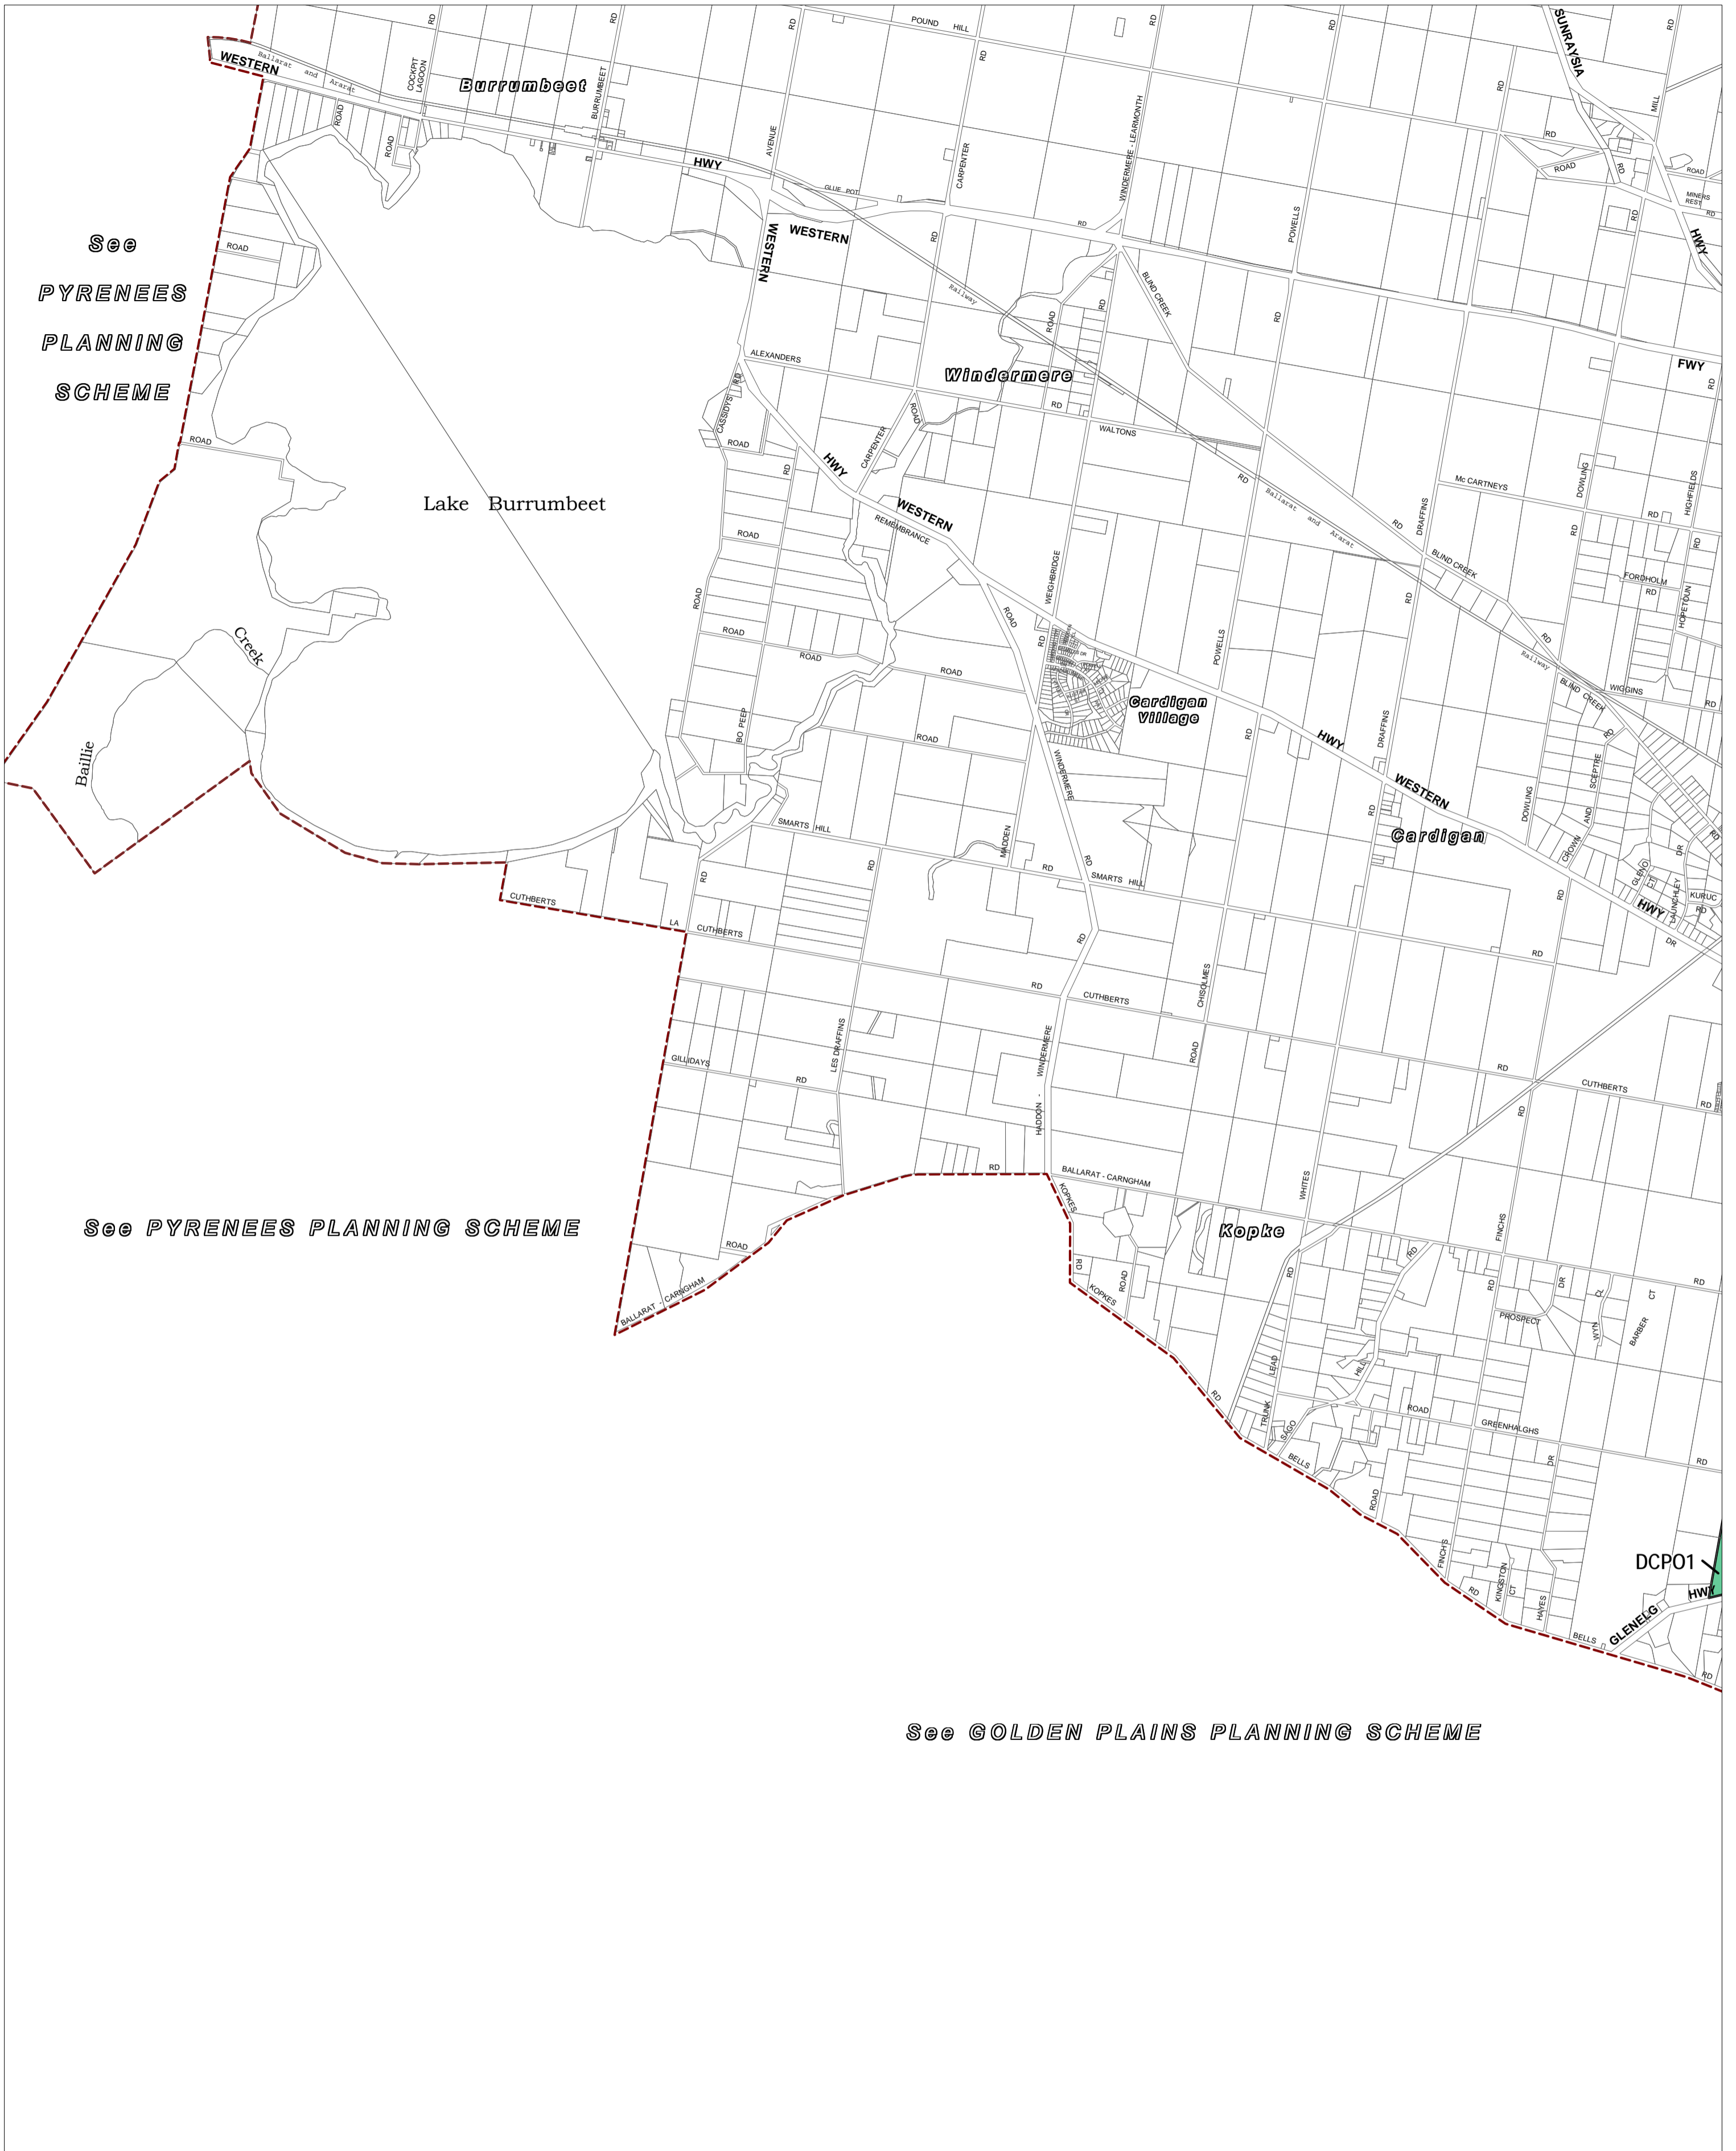

BALLARAT PLANNING SCHEME - LOCAL PROVISION

Overlays

DCPO1 Development Contributions Plan Overlay - Schedule 1

AUSTRALIAN MAP GRID ZONE 54

INDEX TO ADJOINING METRIC SERIES MAP

Printed: 23/10/2014

AMENDMENT C167