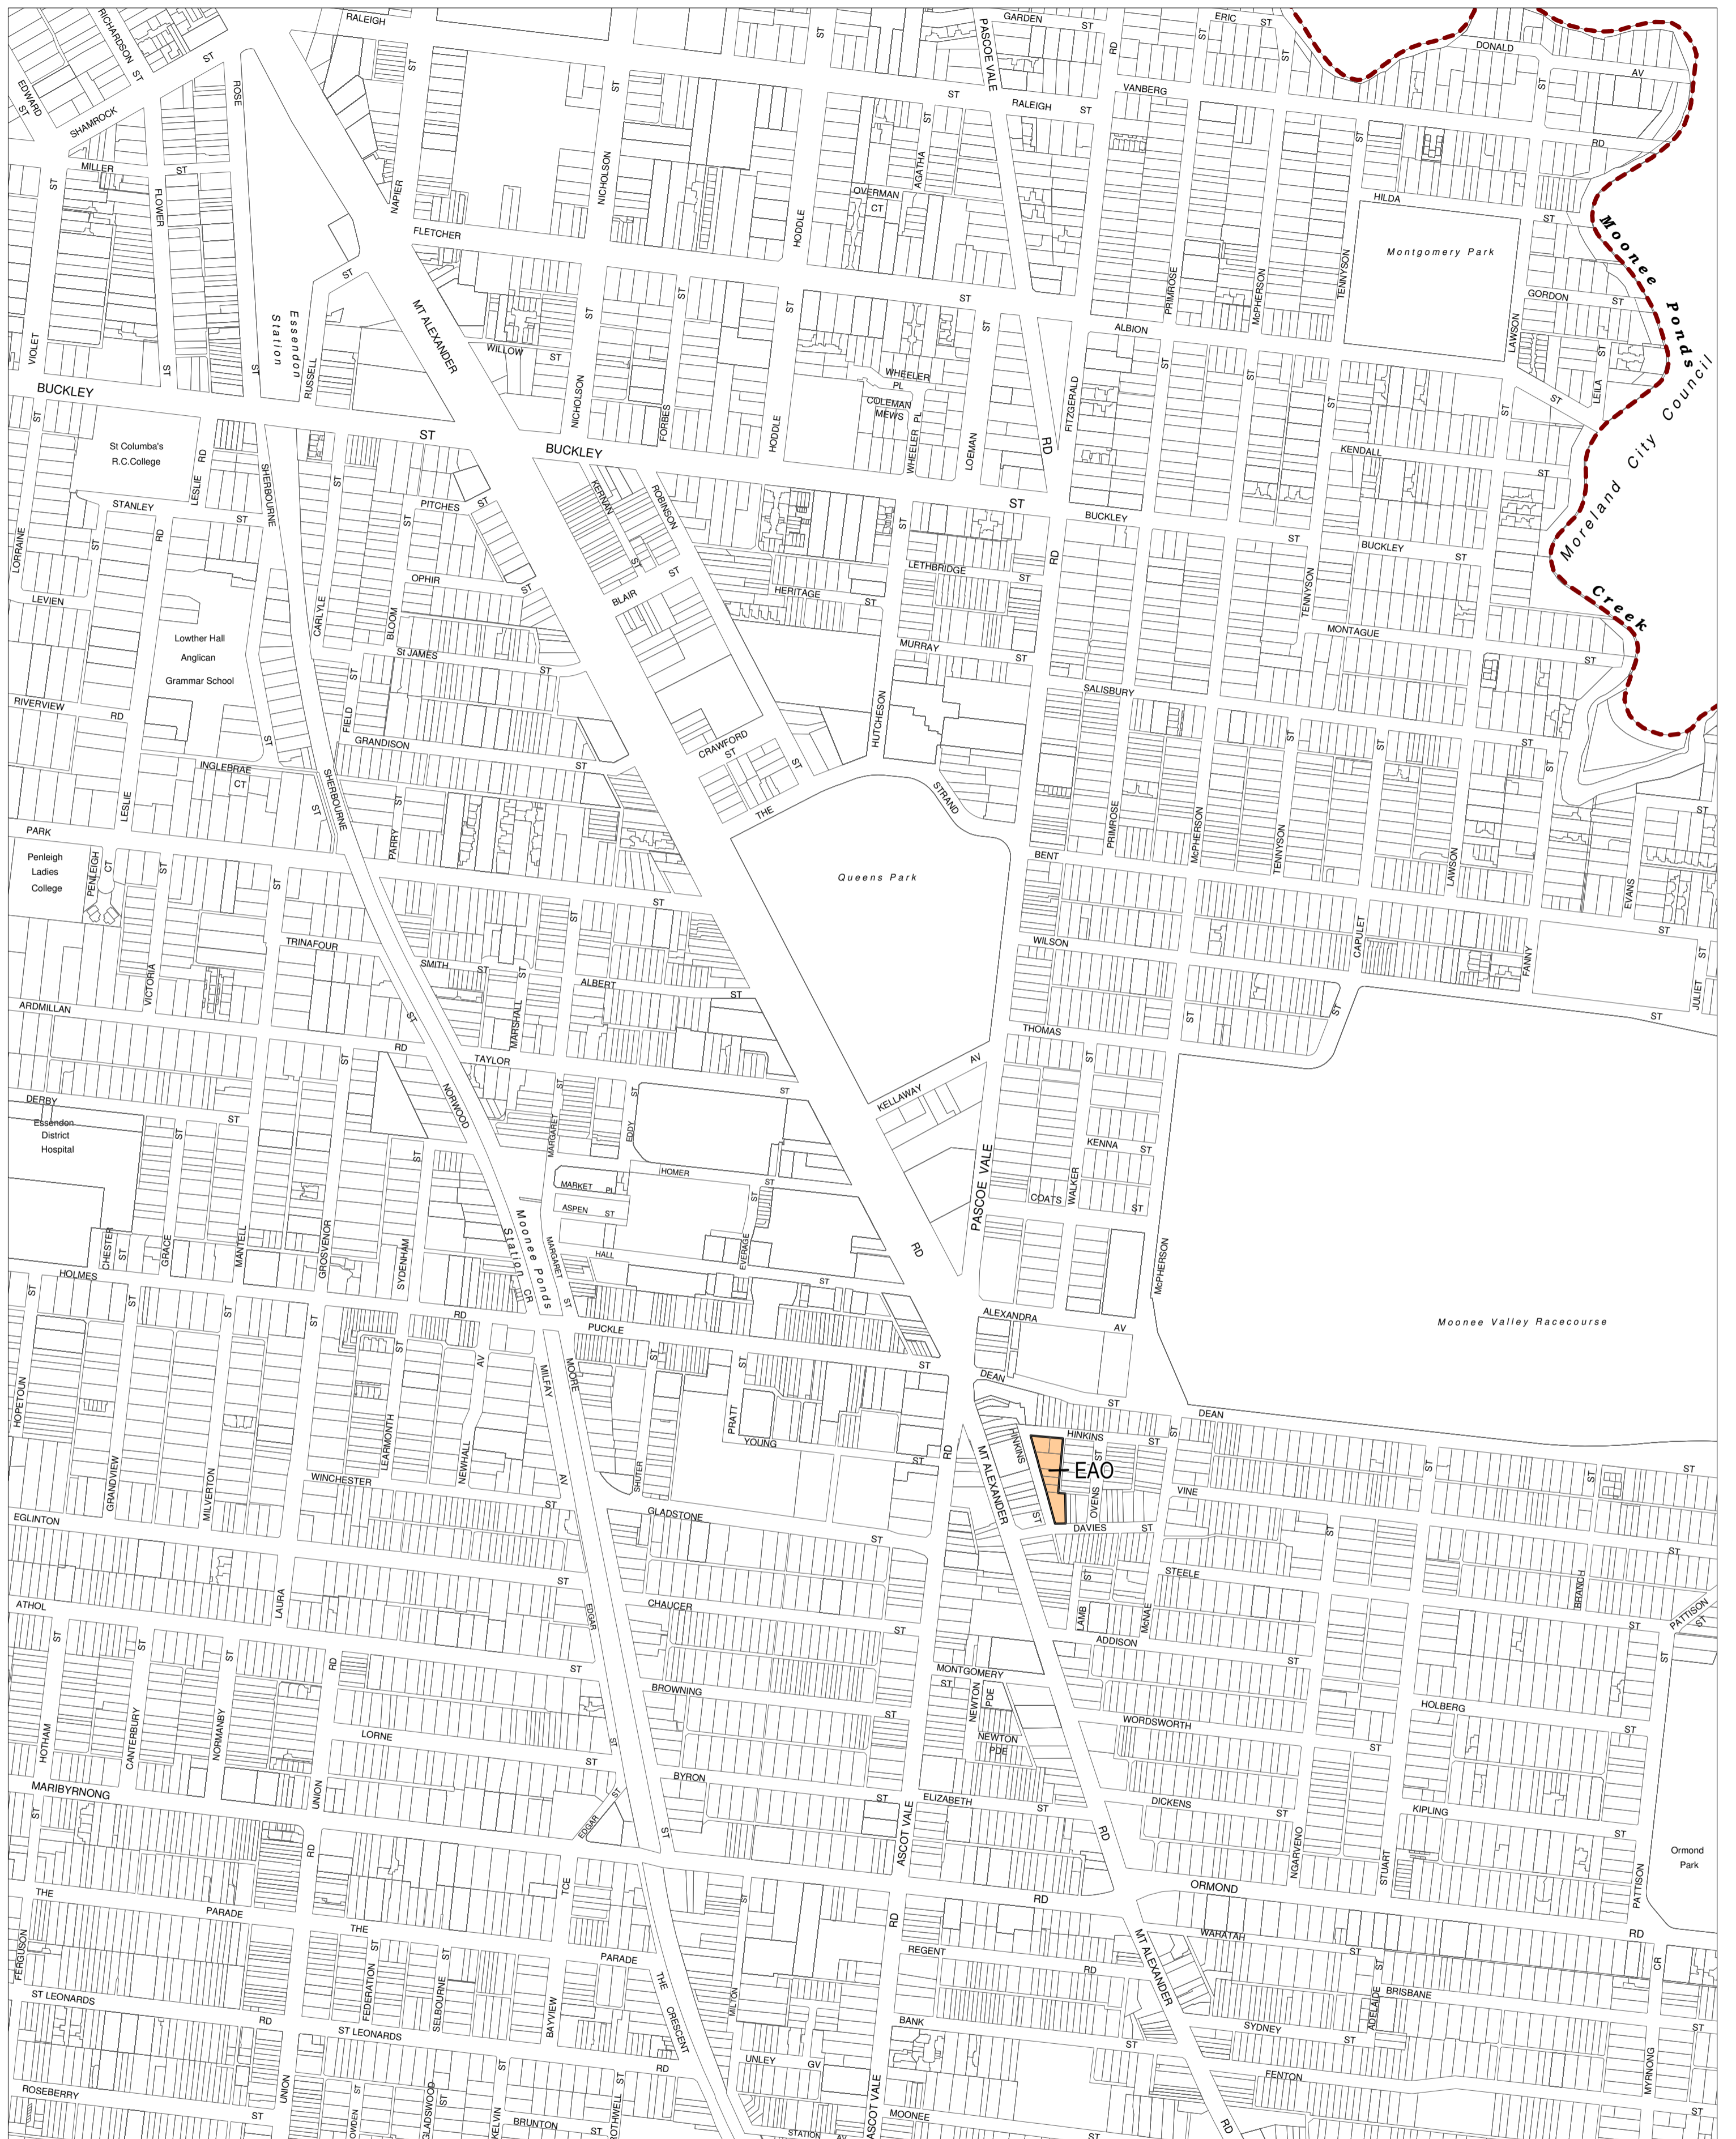

MOONEE VALLEY PLANNING SCHEME - LOCAL PROVISION

Overlays

- EAO Environmental Audit Overlay

100 0 100 200 300 400 500 m

AUSTRALIAN MAP GRID ZONE 55

INDEX TO ADJOINING METRIC SERIES MAP

	2	3	4	
1	6	7	8	
5	10	11	12	13
	14	15	16	

Printed: 26/3/2015

AMENDMENT C100