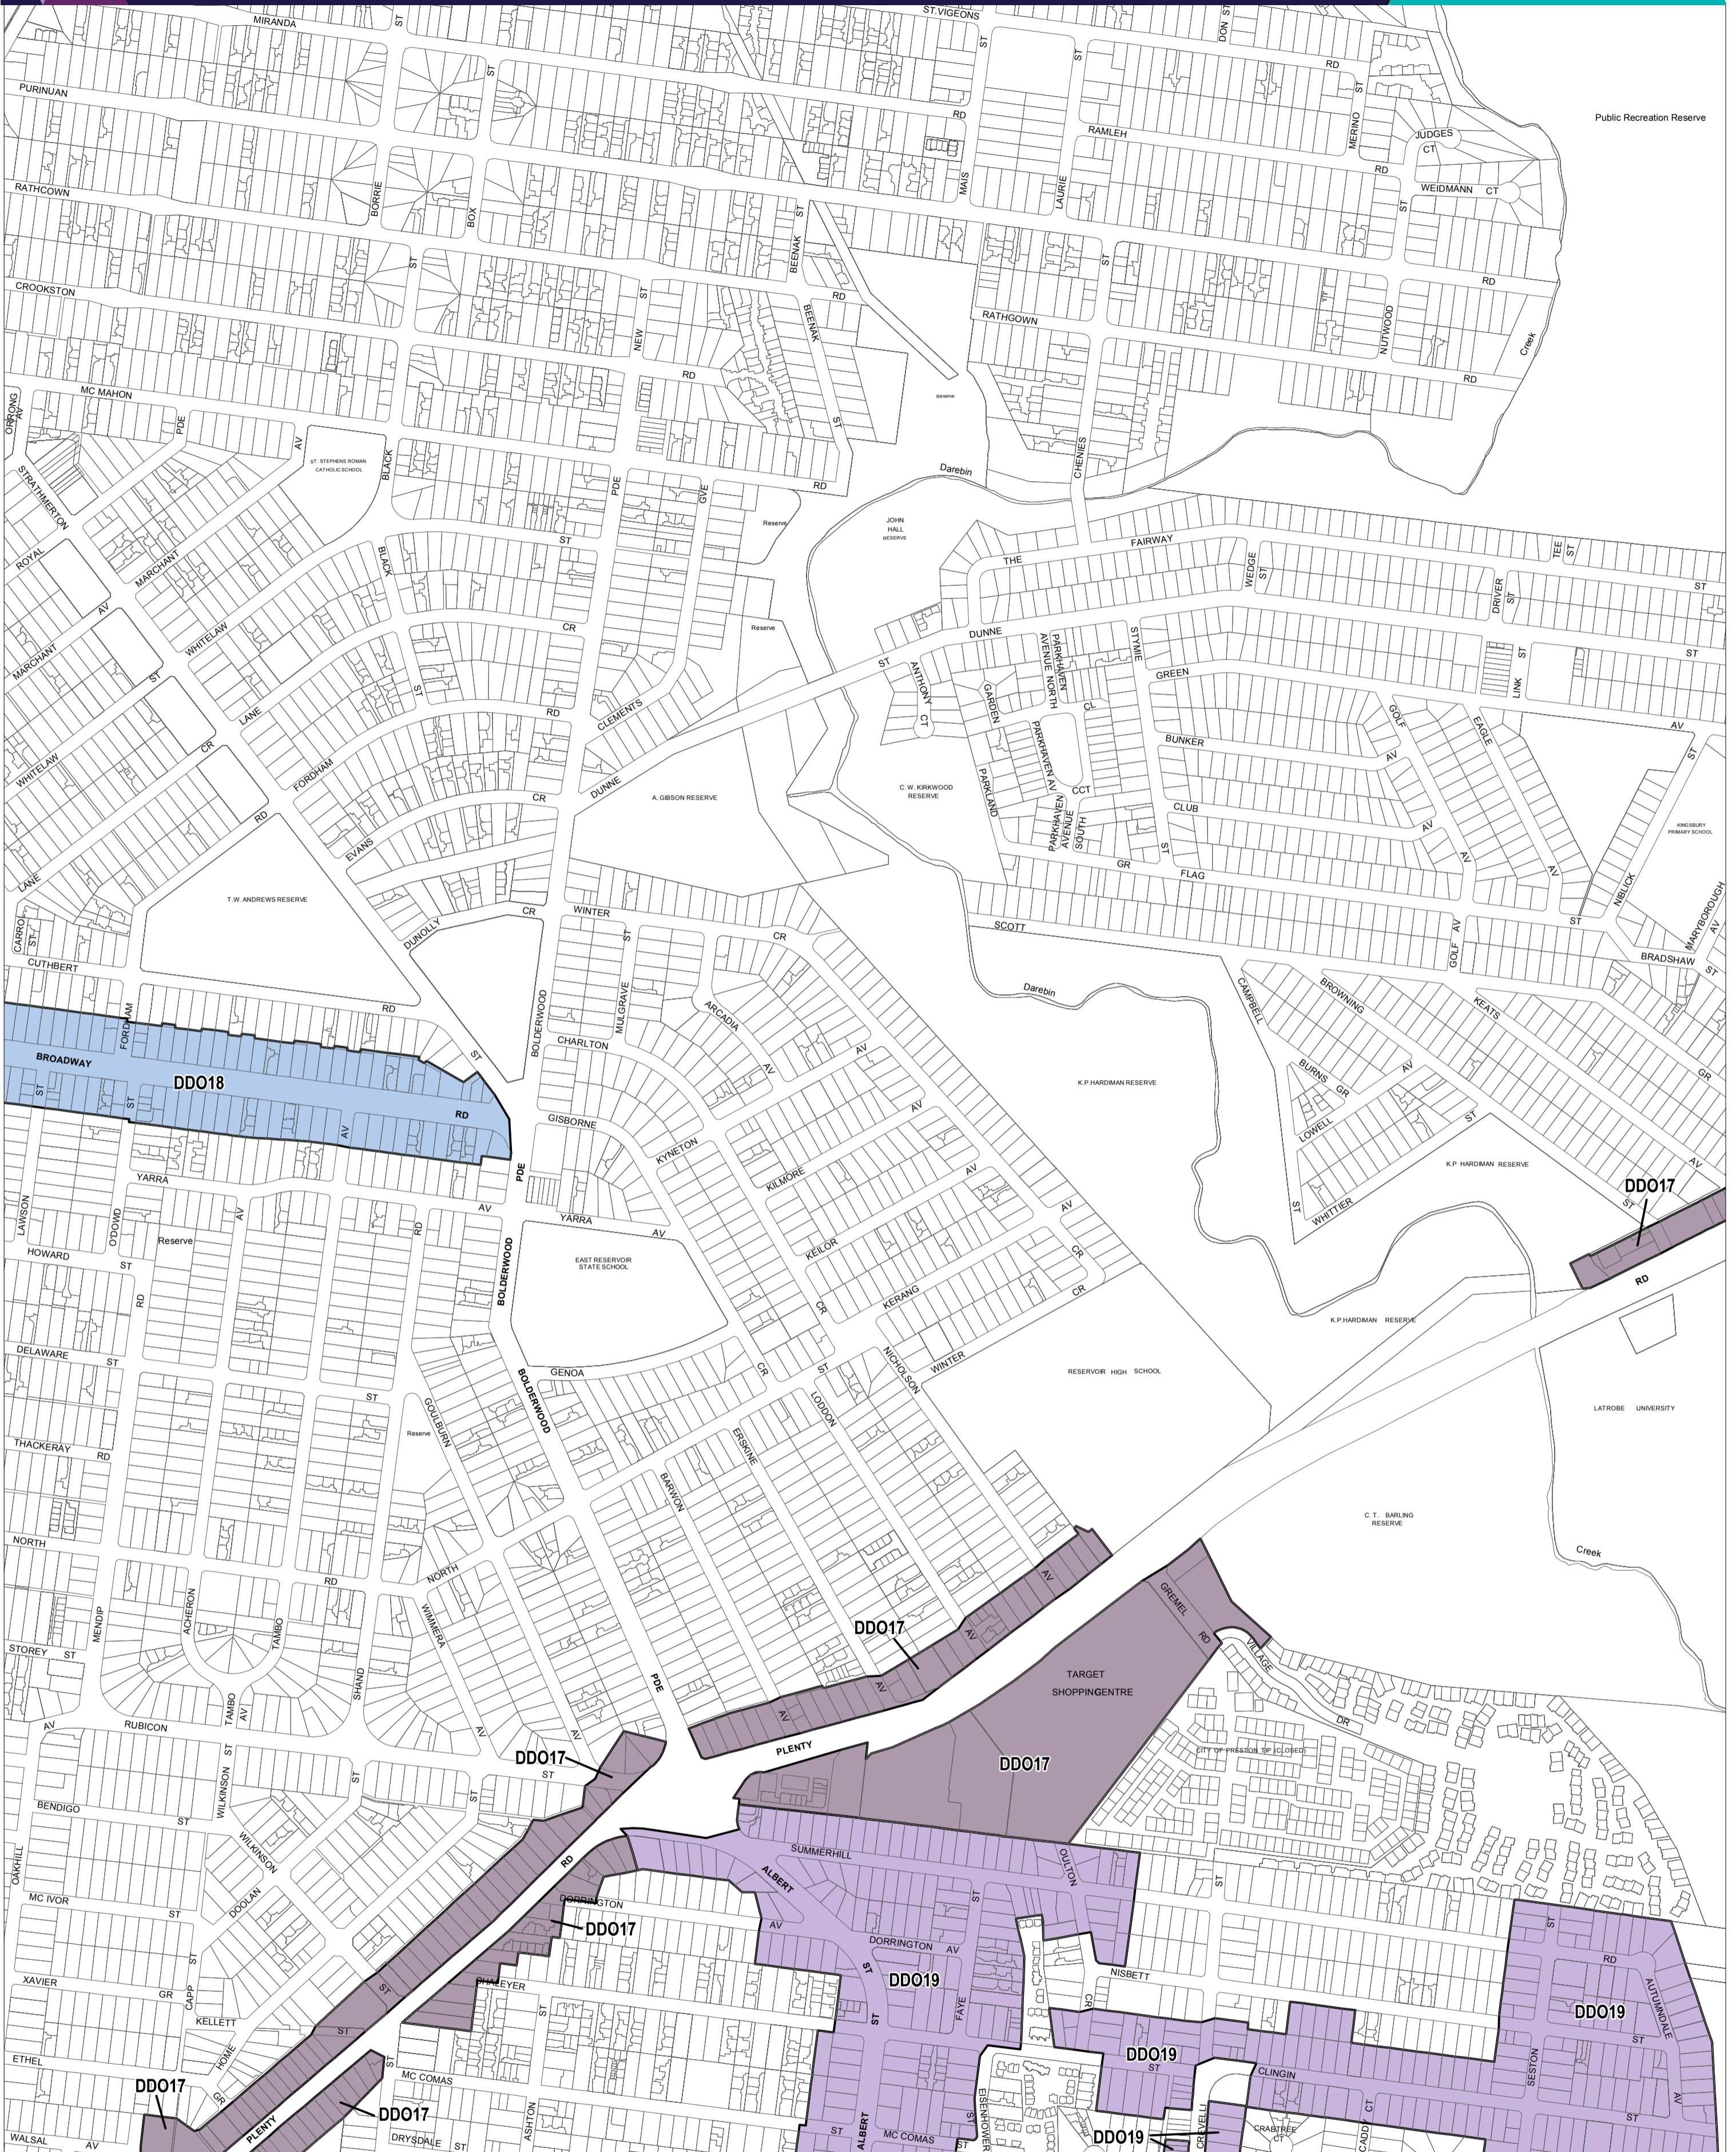

DAREBIN PLANNING SCHEME - LOCAL PROVISION

Public Recreation Reserve

1. **Overlays**
2. DDO17 Design And Development Overlay - Schedule 17
   - DDO18 Design And Development Overlay - Schedule 18
   - DDO19 Design And Development Overlay - Schedule 19

Municipal Boundary (if shown)

AUSTRALIAN MAP GRID ZONE 55

PREPARED BY: Planning Mapping Services

INDEX TO ADJOINING SCHEME MAPS

Printed: 26/5/2017

AMENDMENT C137

Environment, Land, Water and Planning