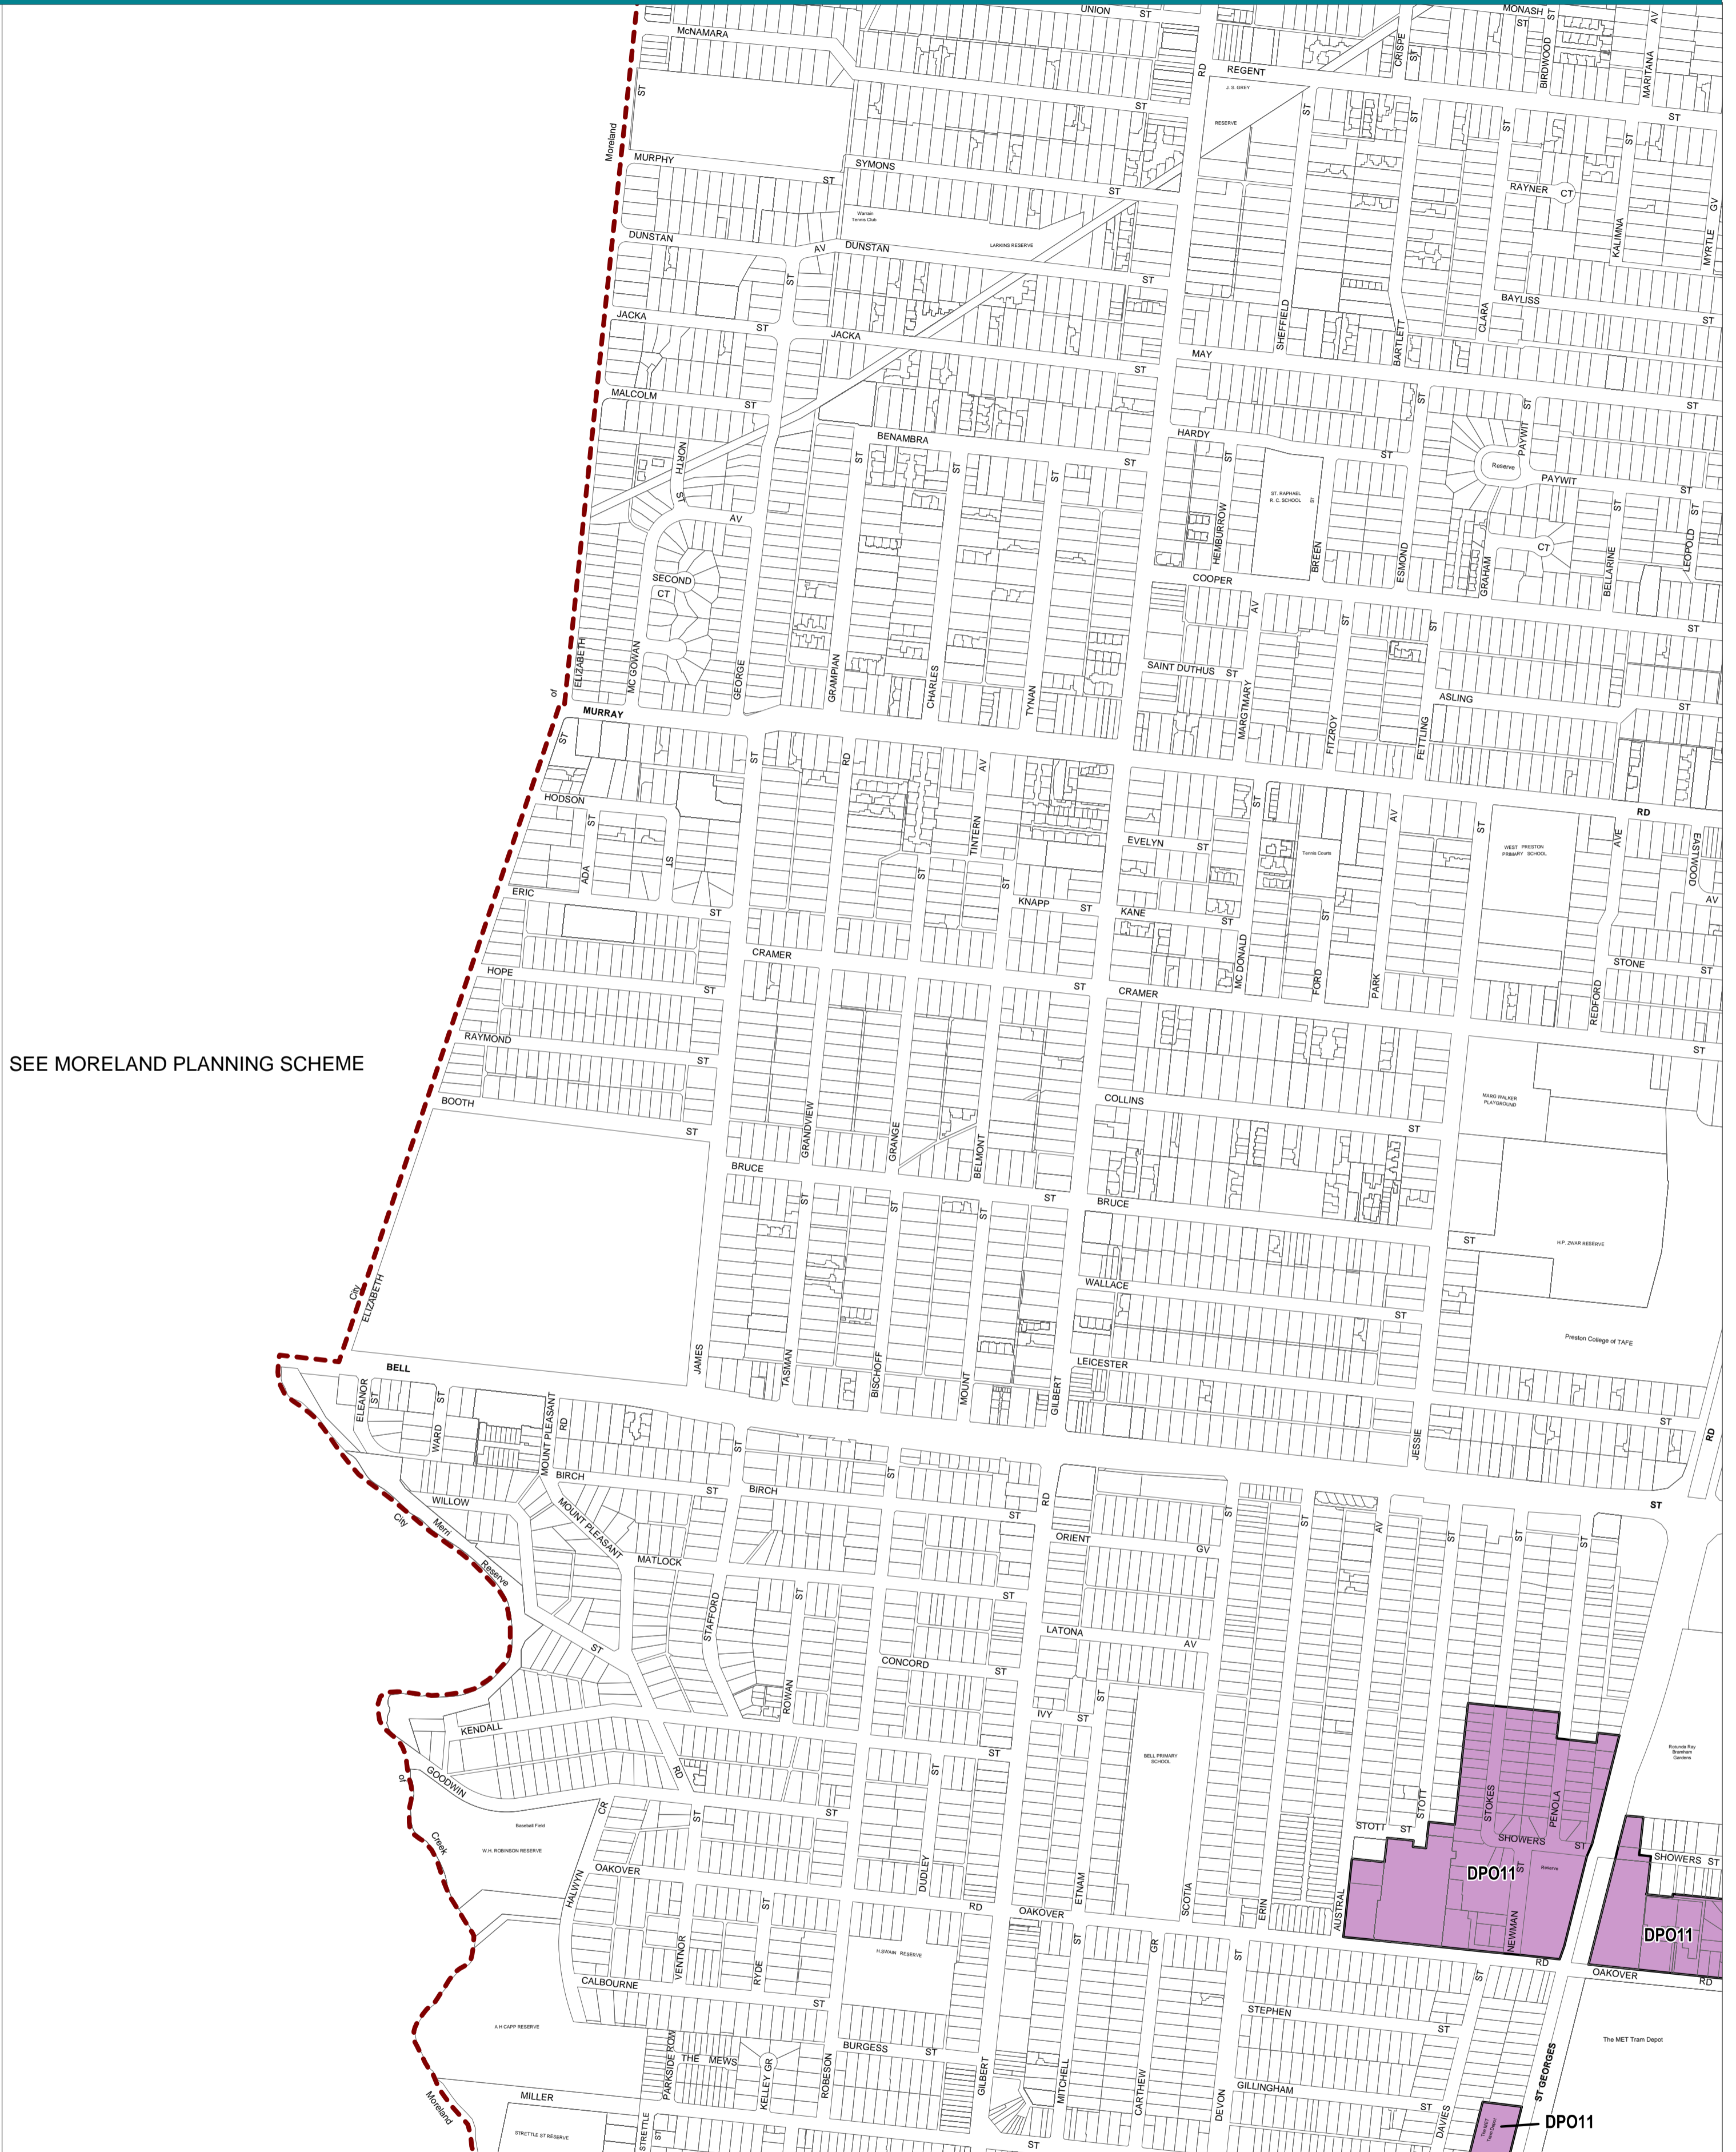

DAREBIN PLANNING SCHEME - LOCAL PROVISION

SEE MORELAND PLANNING SCHEME

Overlays

- DPO11 Development Plan Overlay - Schedule 11
- Municipal Boundary

AUSTRALIAN MAP GRID ZONE 55

PREPARED BY: Planning Mapping Services

Environment, Land, Water and Planning

Printed: 9/9/2016

AMENDMENT C136