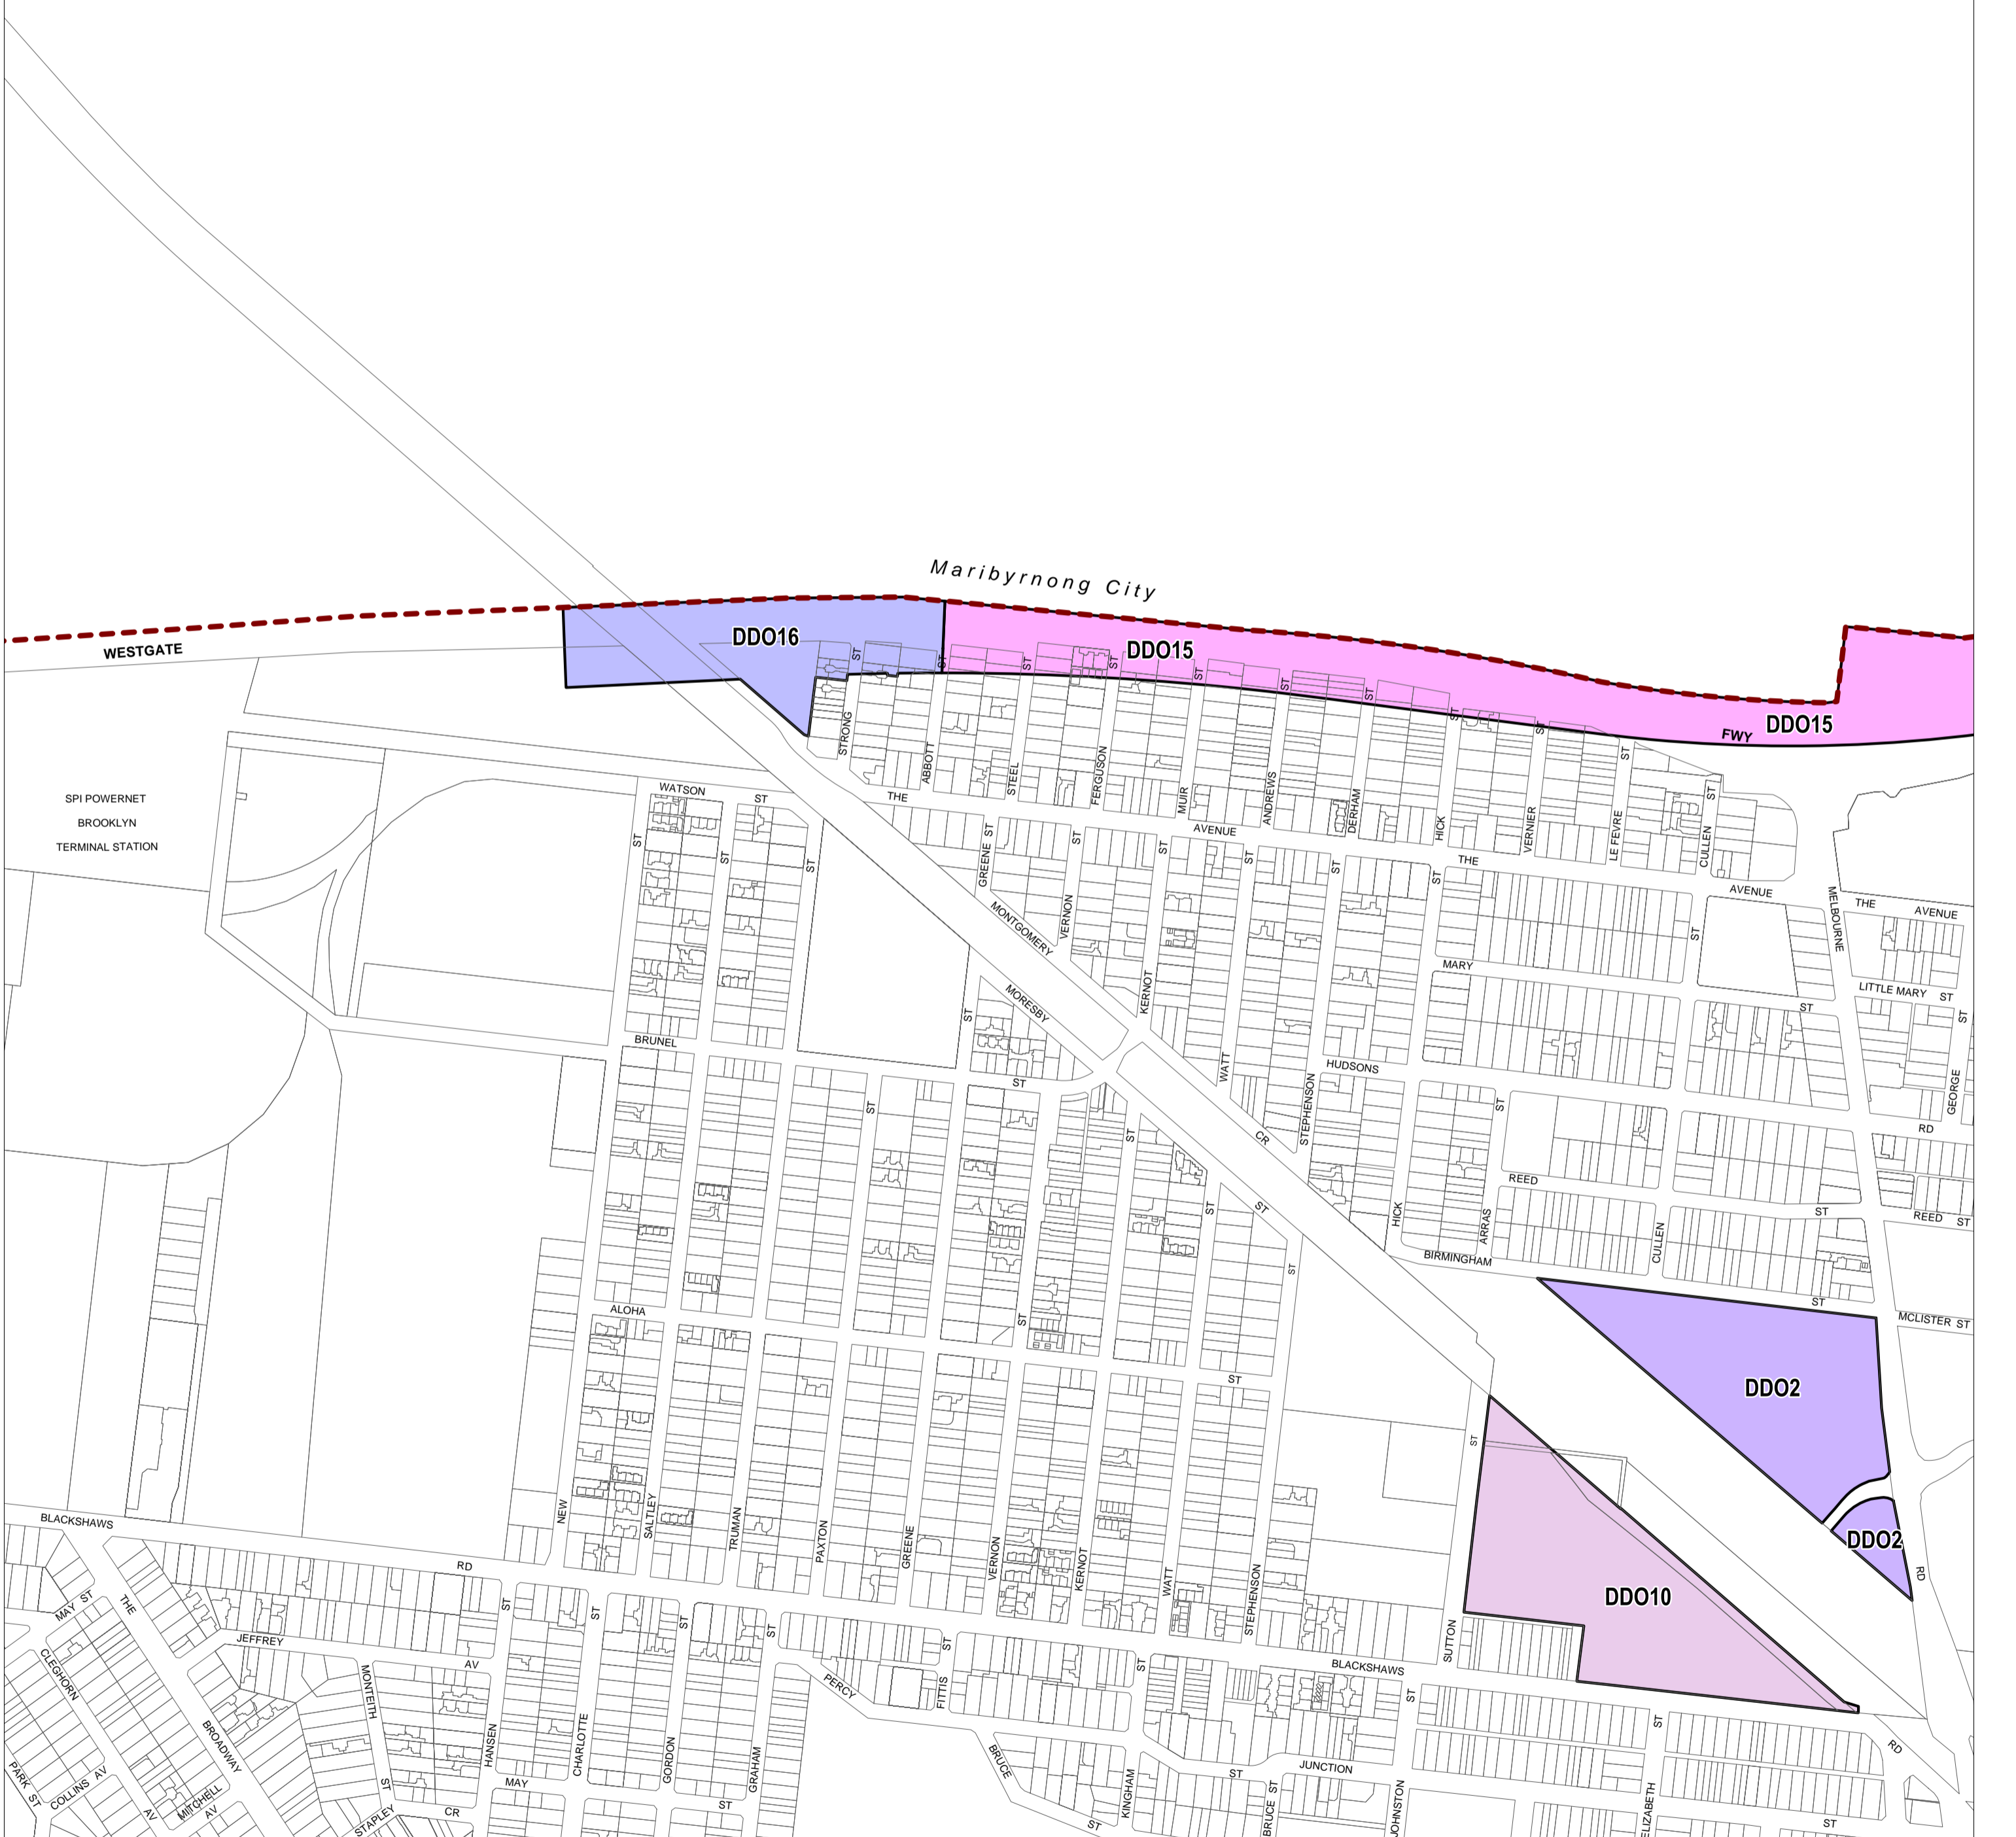

HOBSONS BAY PLANNING SCHEME - LOCAL PROVISION

1. **Overlays**
2. DDO16 Design And Development Overlay - Schedule 10
   - DDO15 Design And Development Overlay - Schedule 15
   - DDO16 Design And Development Overlay - Schedule 16
   - DDO2 Design And Development Overlay - Schedule 2

Municipal Boundary (If shown)

AUSTRALIAN MAP GRID ZONE 55

PREPARED BY: Planning Mapping Services

Printed: 7/3/2018

AMENDMENT GC93

VICTORIA State Government

Environment, Land, Water and Planning