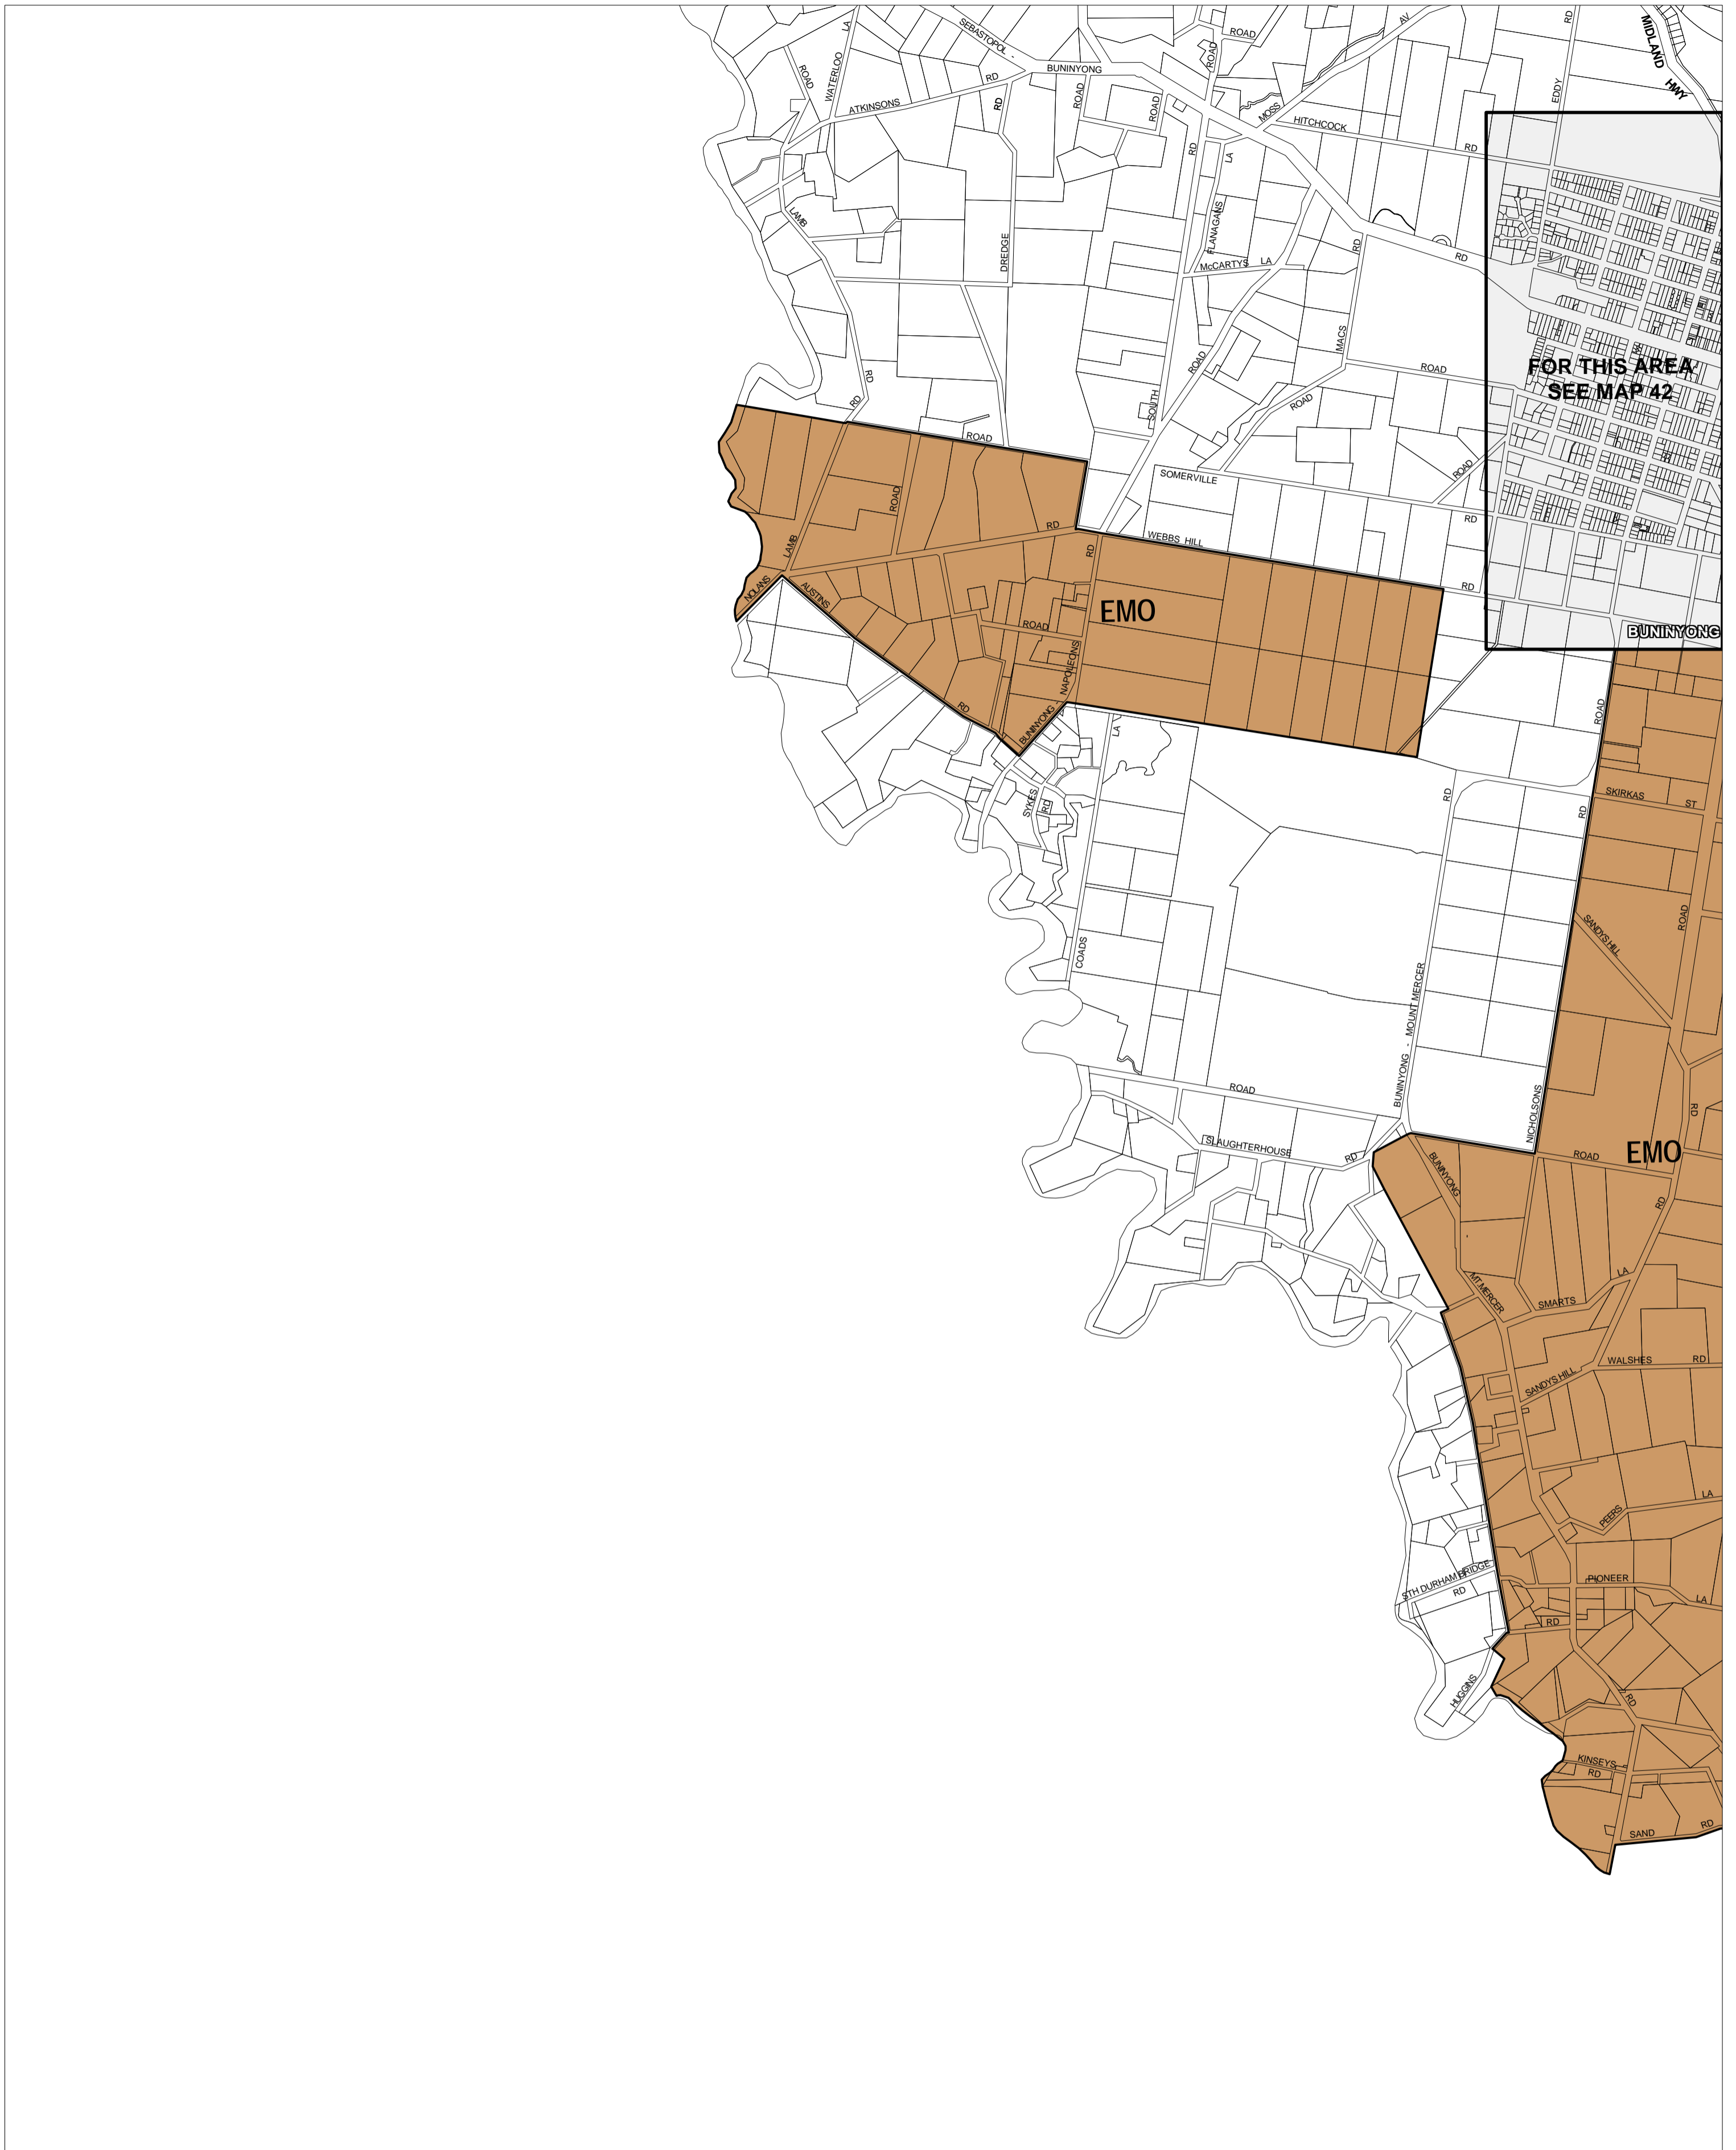

BALLARAT PLANNING SCHEME - LOCAL PROVISION

Overlays

EMO Erosion Management Overlay

AUSTRALIAN MAP GRID ZONE 54

INDEX TO ADJOINING METRIC SERIES MAP

Printed: 28/6/2007