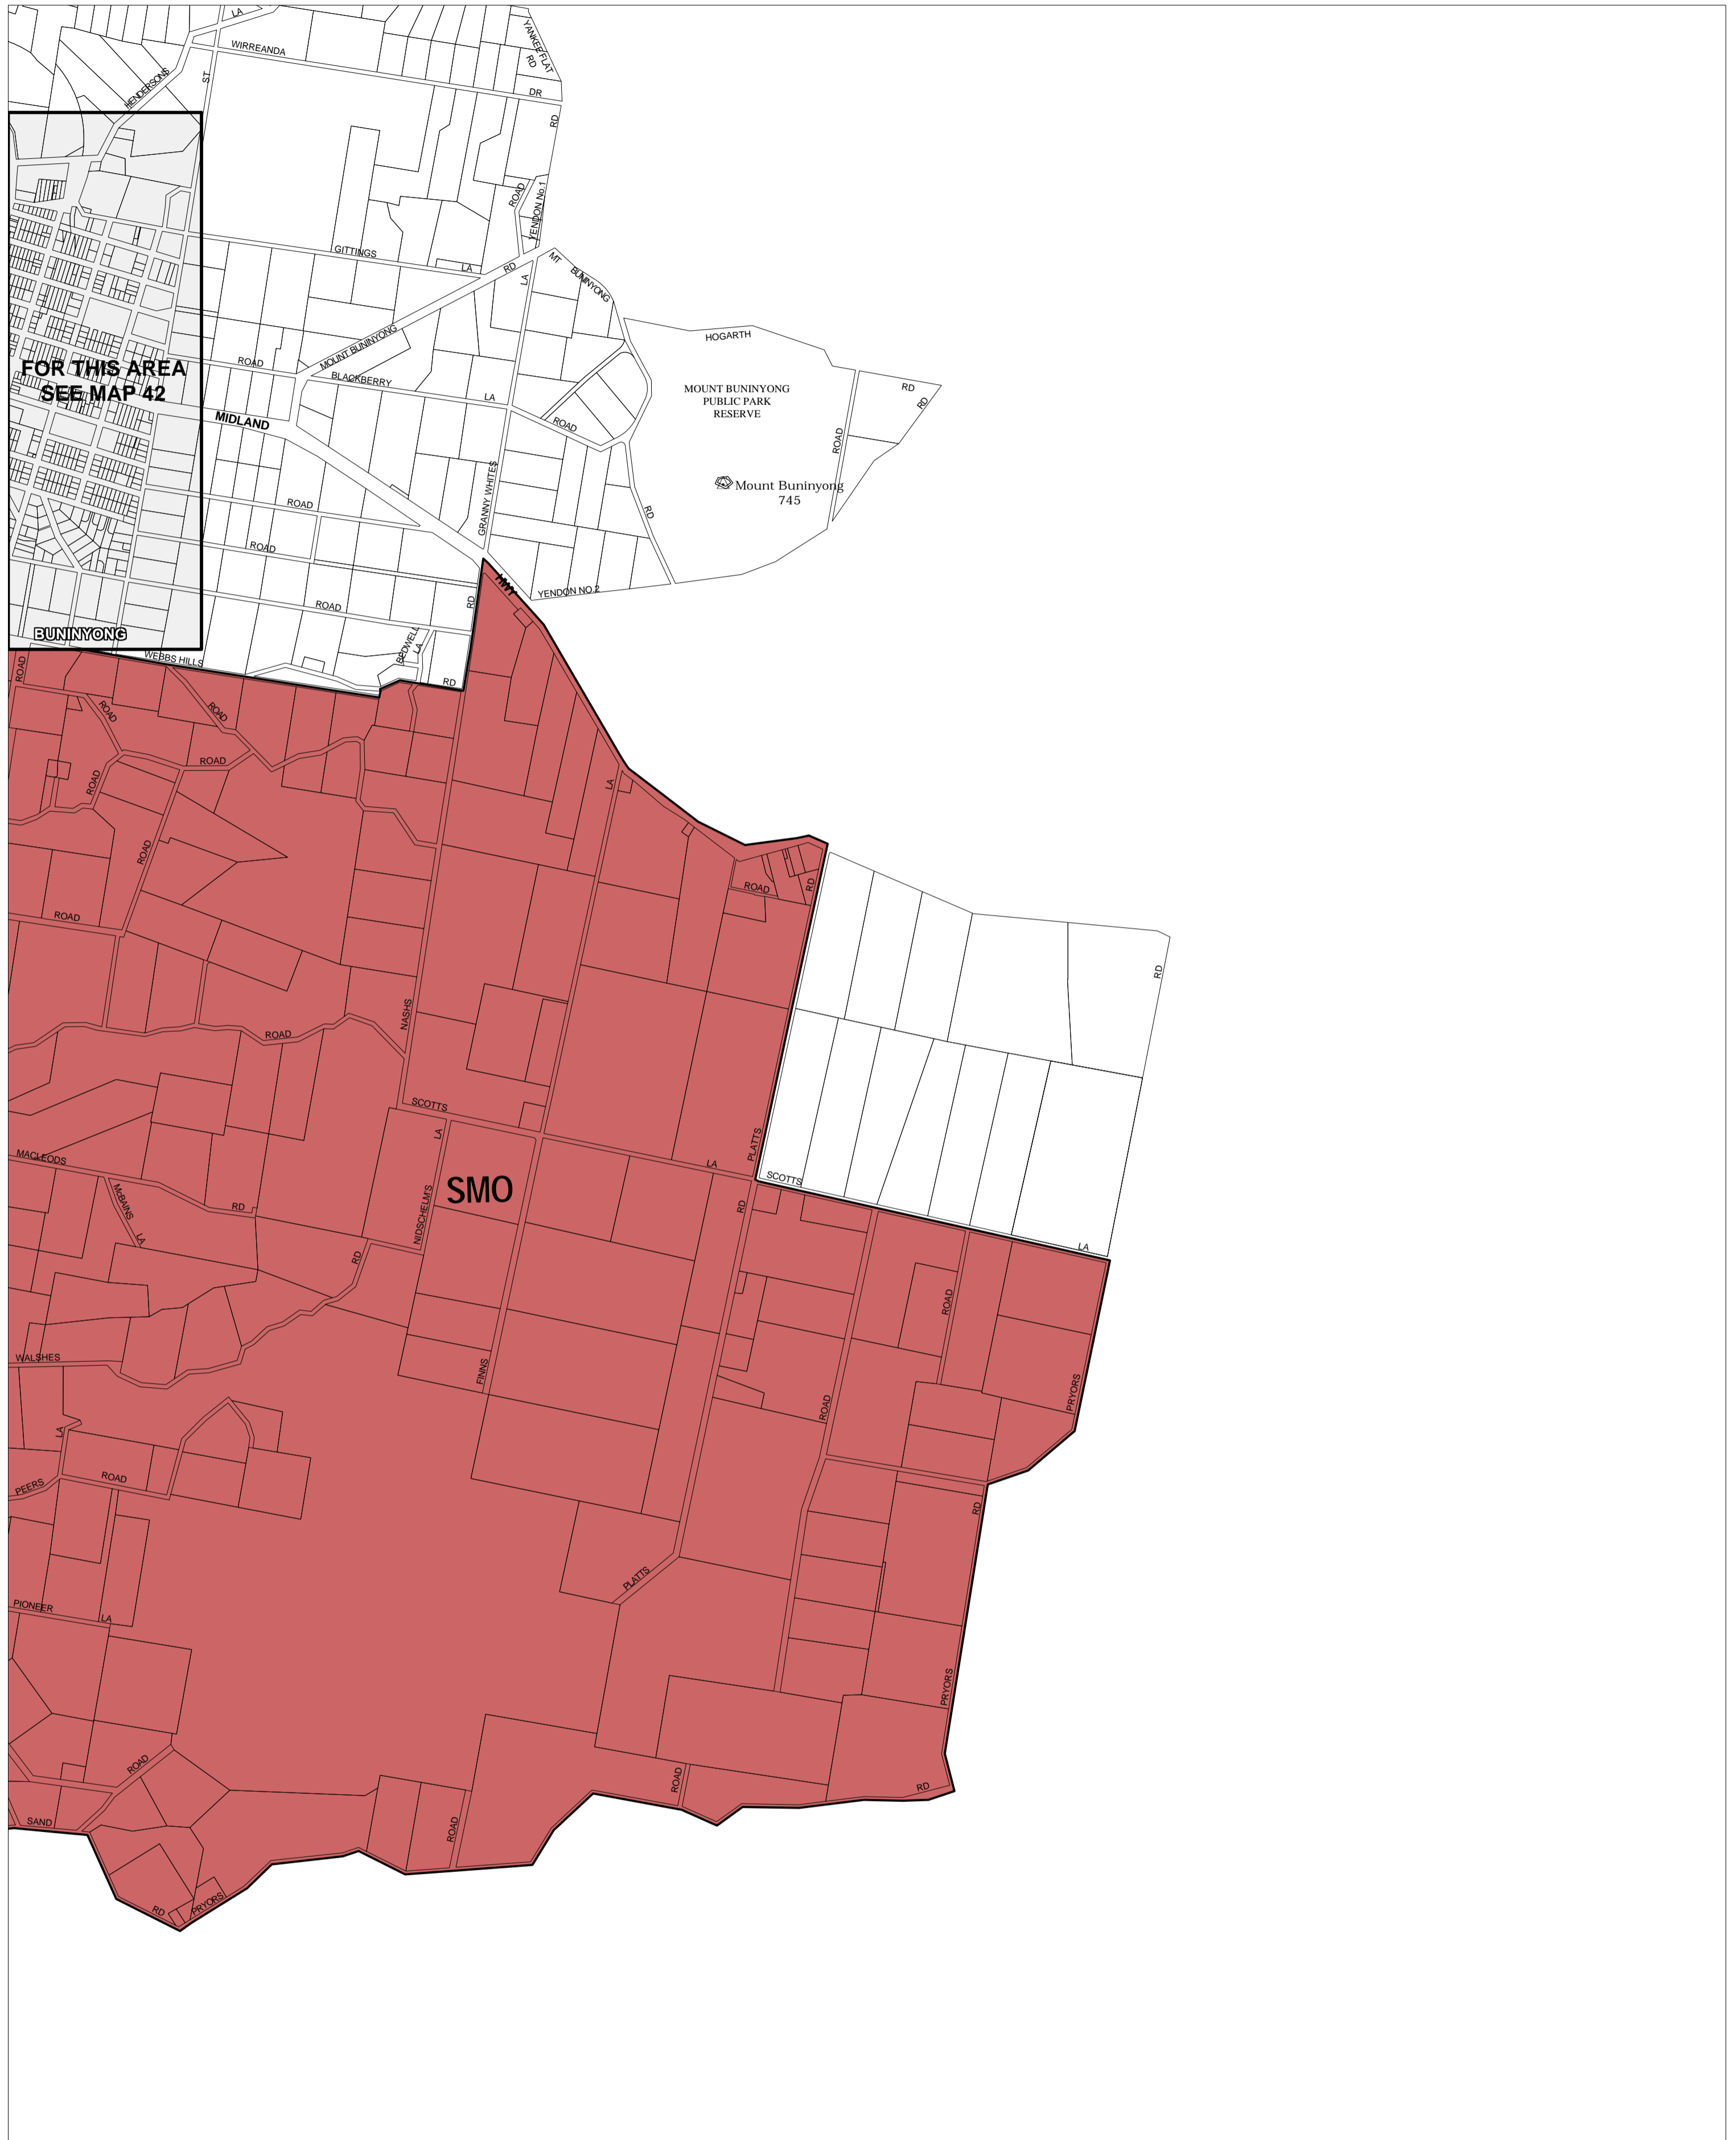

BALLARAT PLANNING SCHEME - LOCAL PROVISION

Overlays

- Salinity Management Overlay

AUSTRALIAN MAP GRID ZONE 54

Printed: 28/6/2007