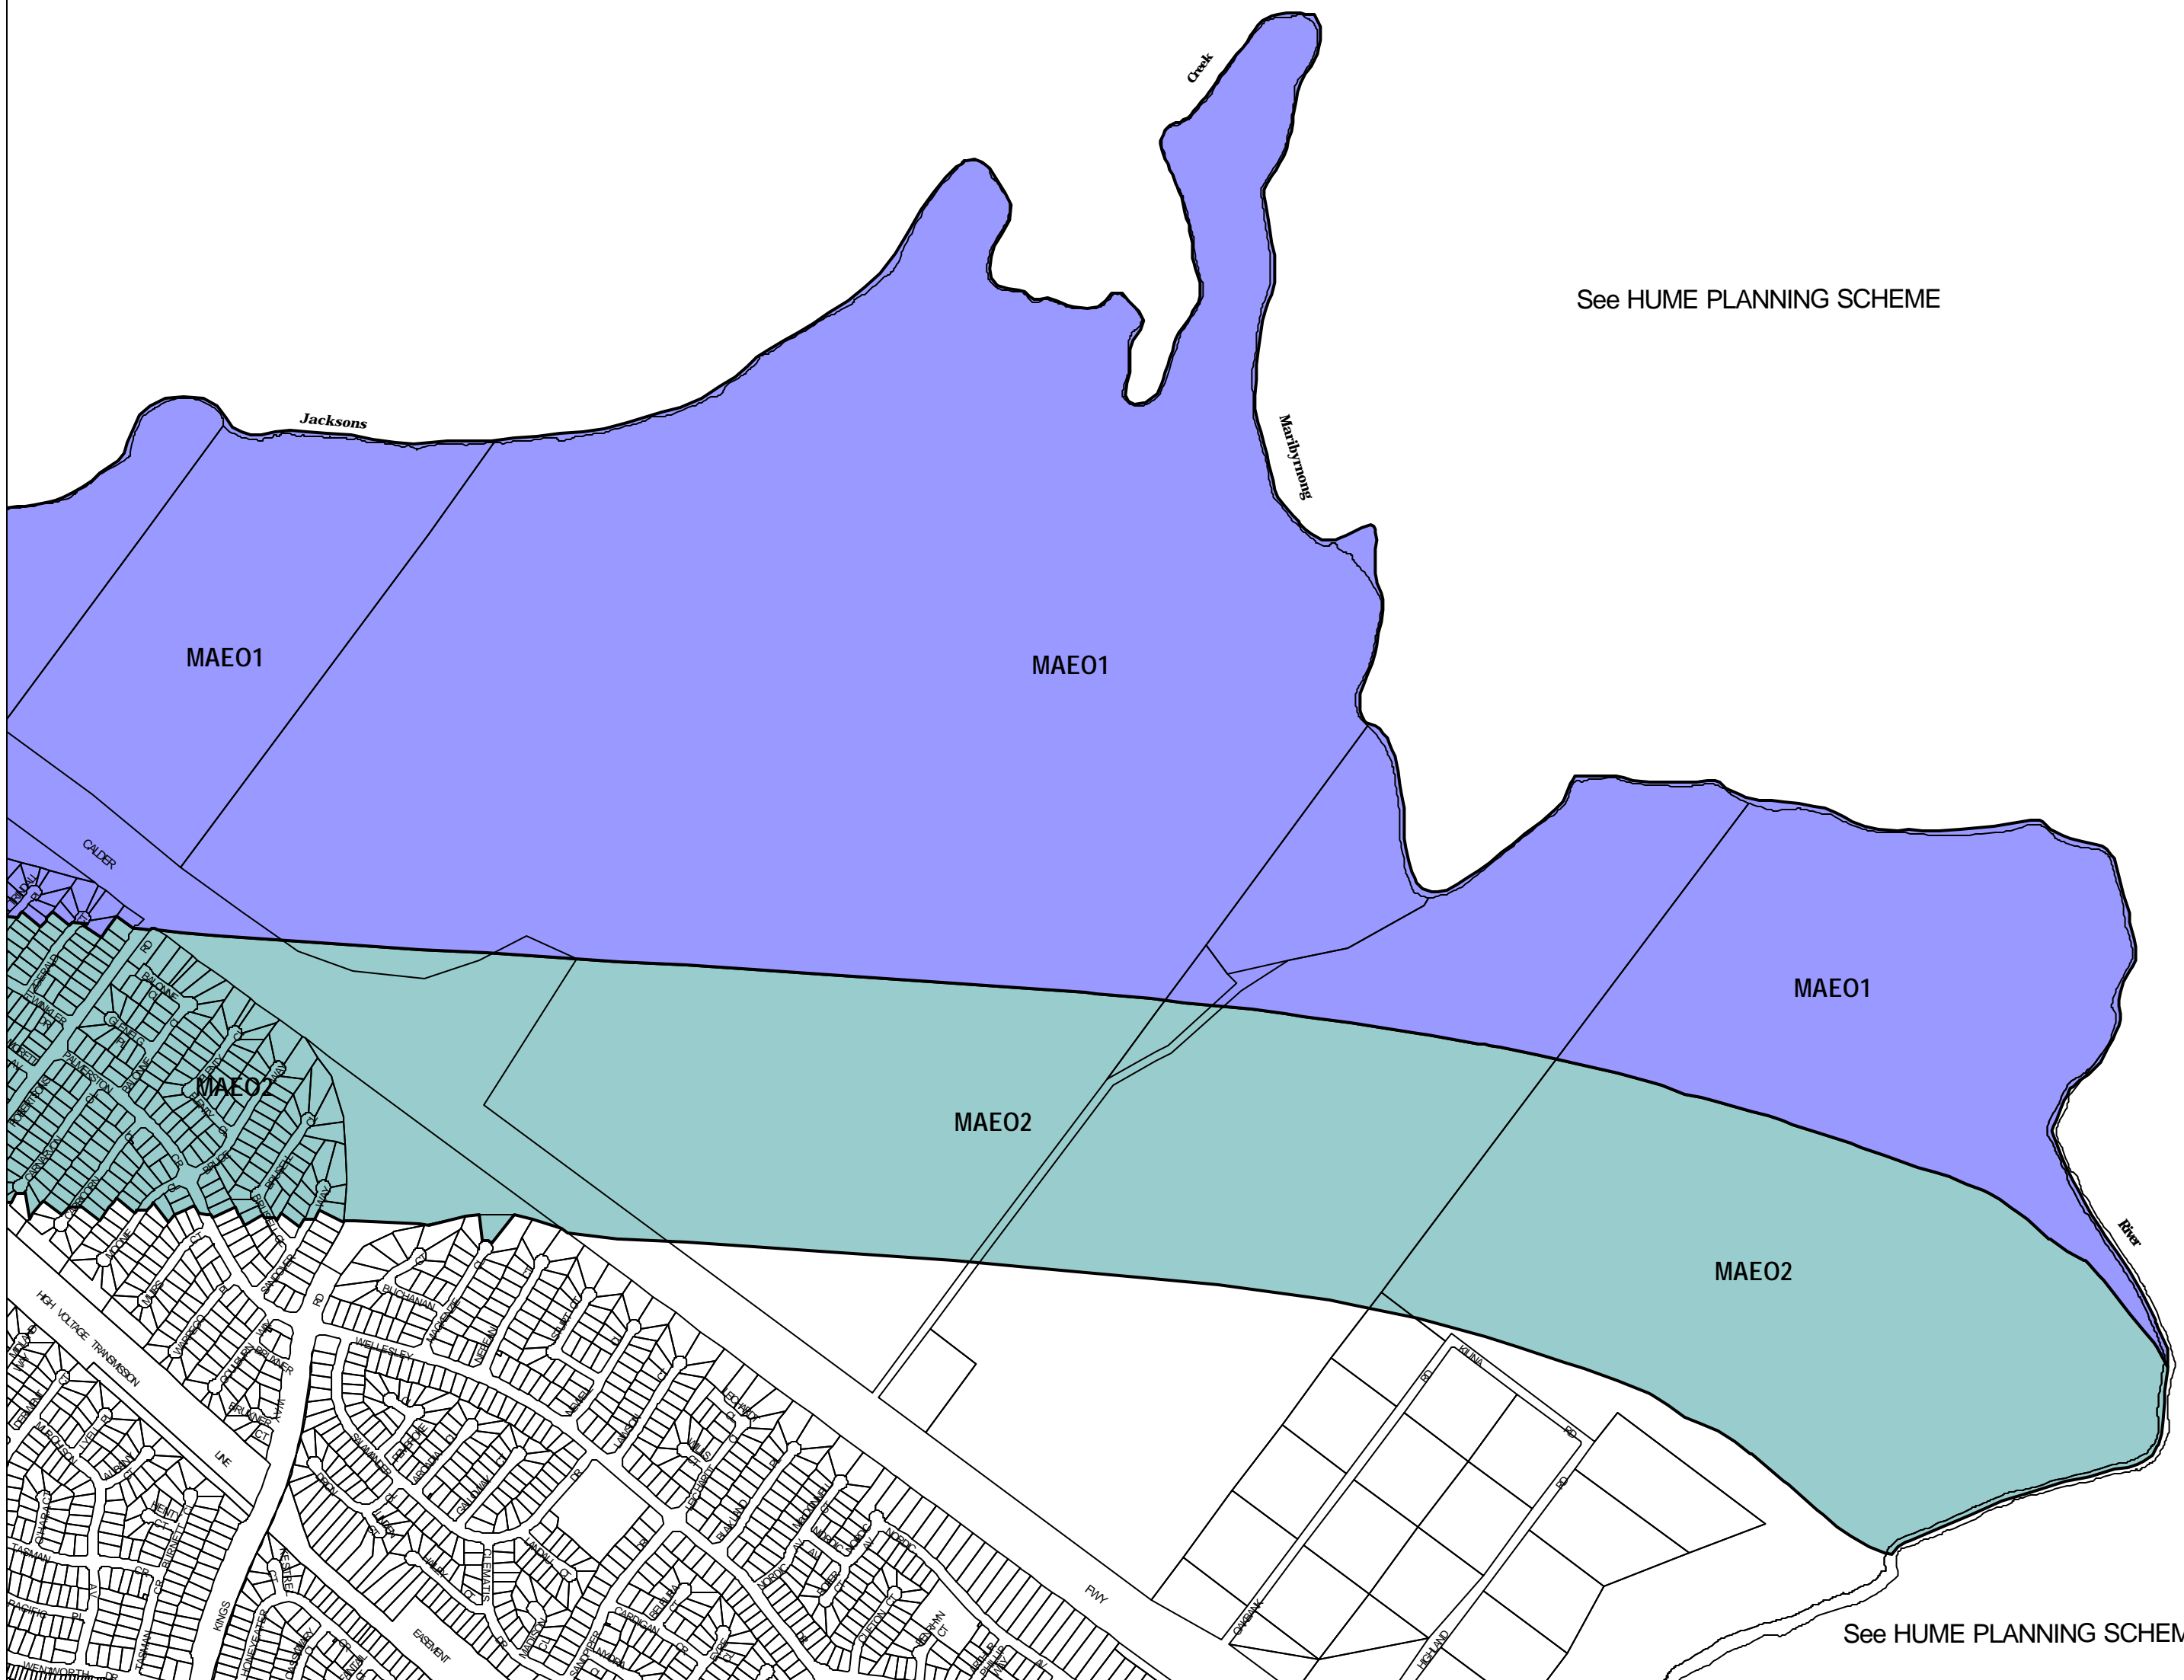

BRIMBANK PLANNING SCHEME - LOCAL PROVISION

See HUME PLANNING SCHEME

See HUME PLANNING SCHEME

See HUME PLANNING SCHEME

Overlays	
	Melbourne Airport Environs Overlay - Schedule 1
	Melbourne Airport Environs Overlay - Schedule 2

AUSTRALIAN MAP GRID ZONE 55

Printed: 8/5/2007

AMENDMENT VC30