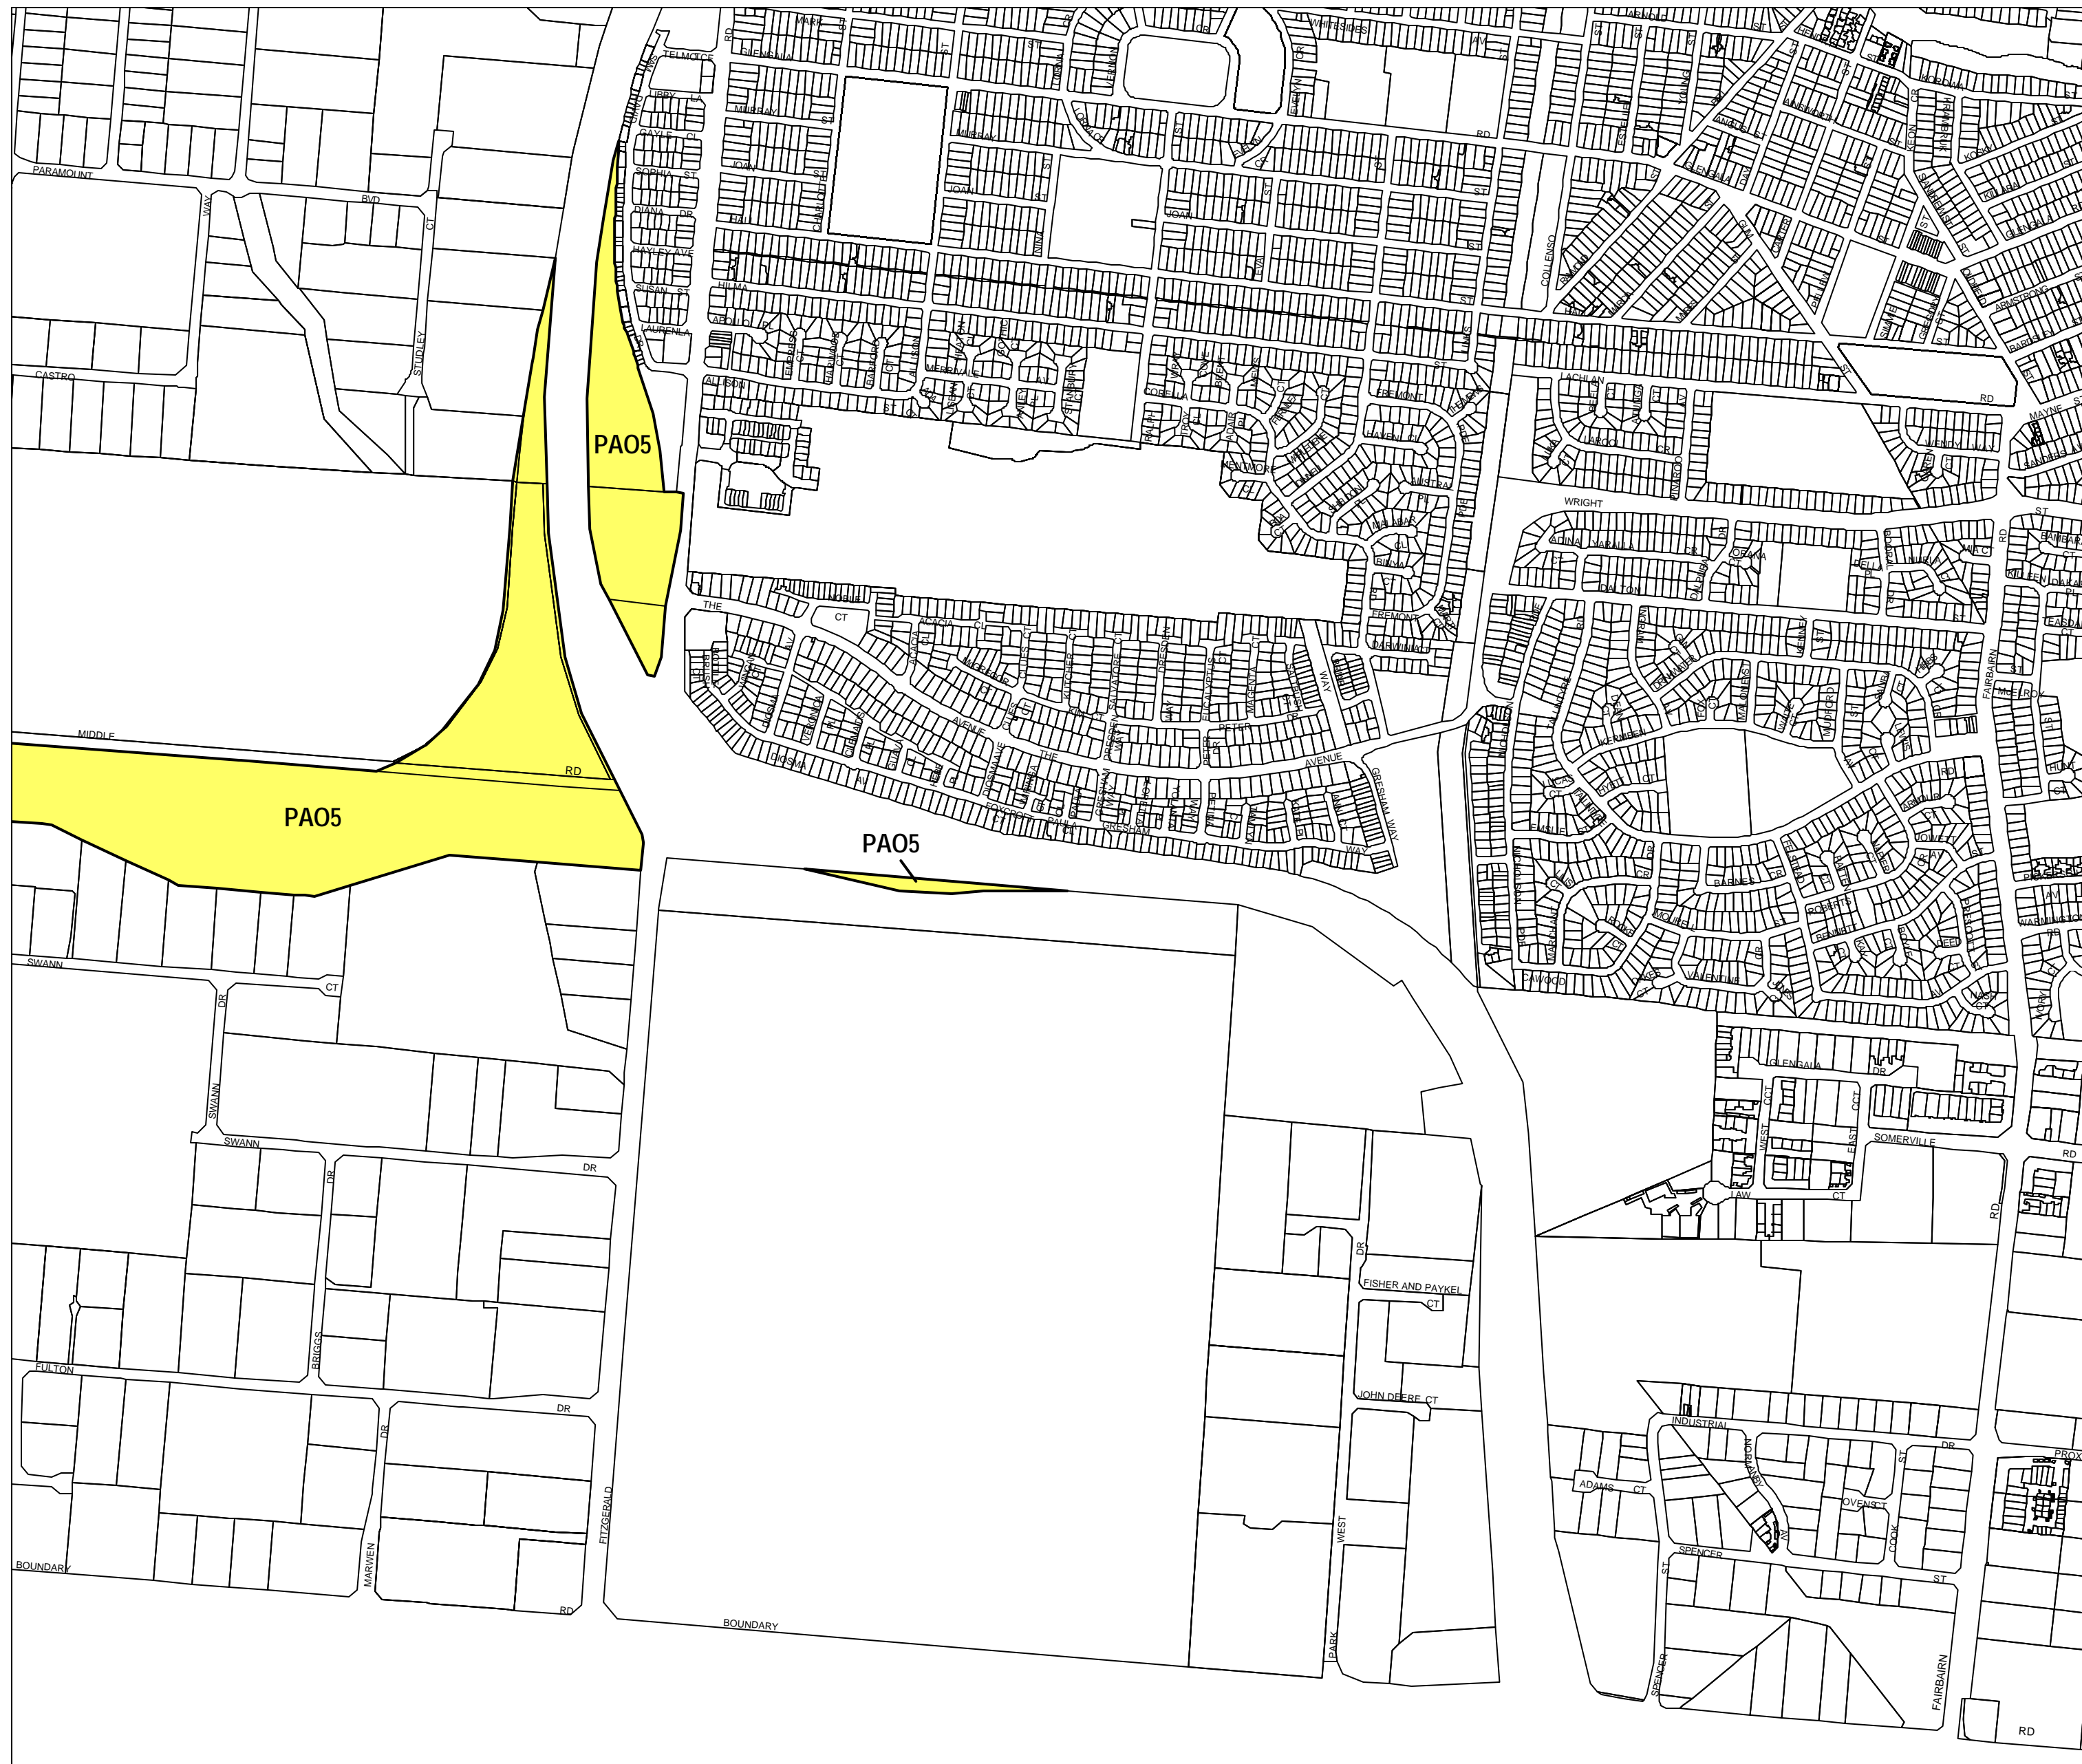

BRIMBANK PLANNING SCHEME - LOCAL PROVISION

See WYNDHAM PLANNING SCHEME

See WYNDHAM PLANNING SCHEME

See

See
HOBSONS BAY
PLANNING SCHEME

Overlays	
	Public Acquisition Overlay 5

AUSTRALIAN MAP GRID ZONE 55

Printed: 10/3/2010

AMENDMENT C119

INDEX TO ADJOINING
METRIC SERIES MAP