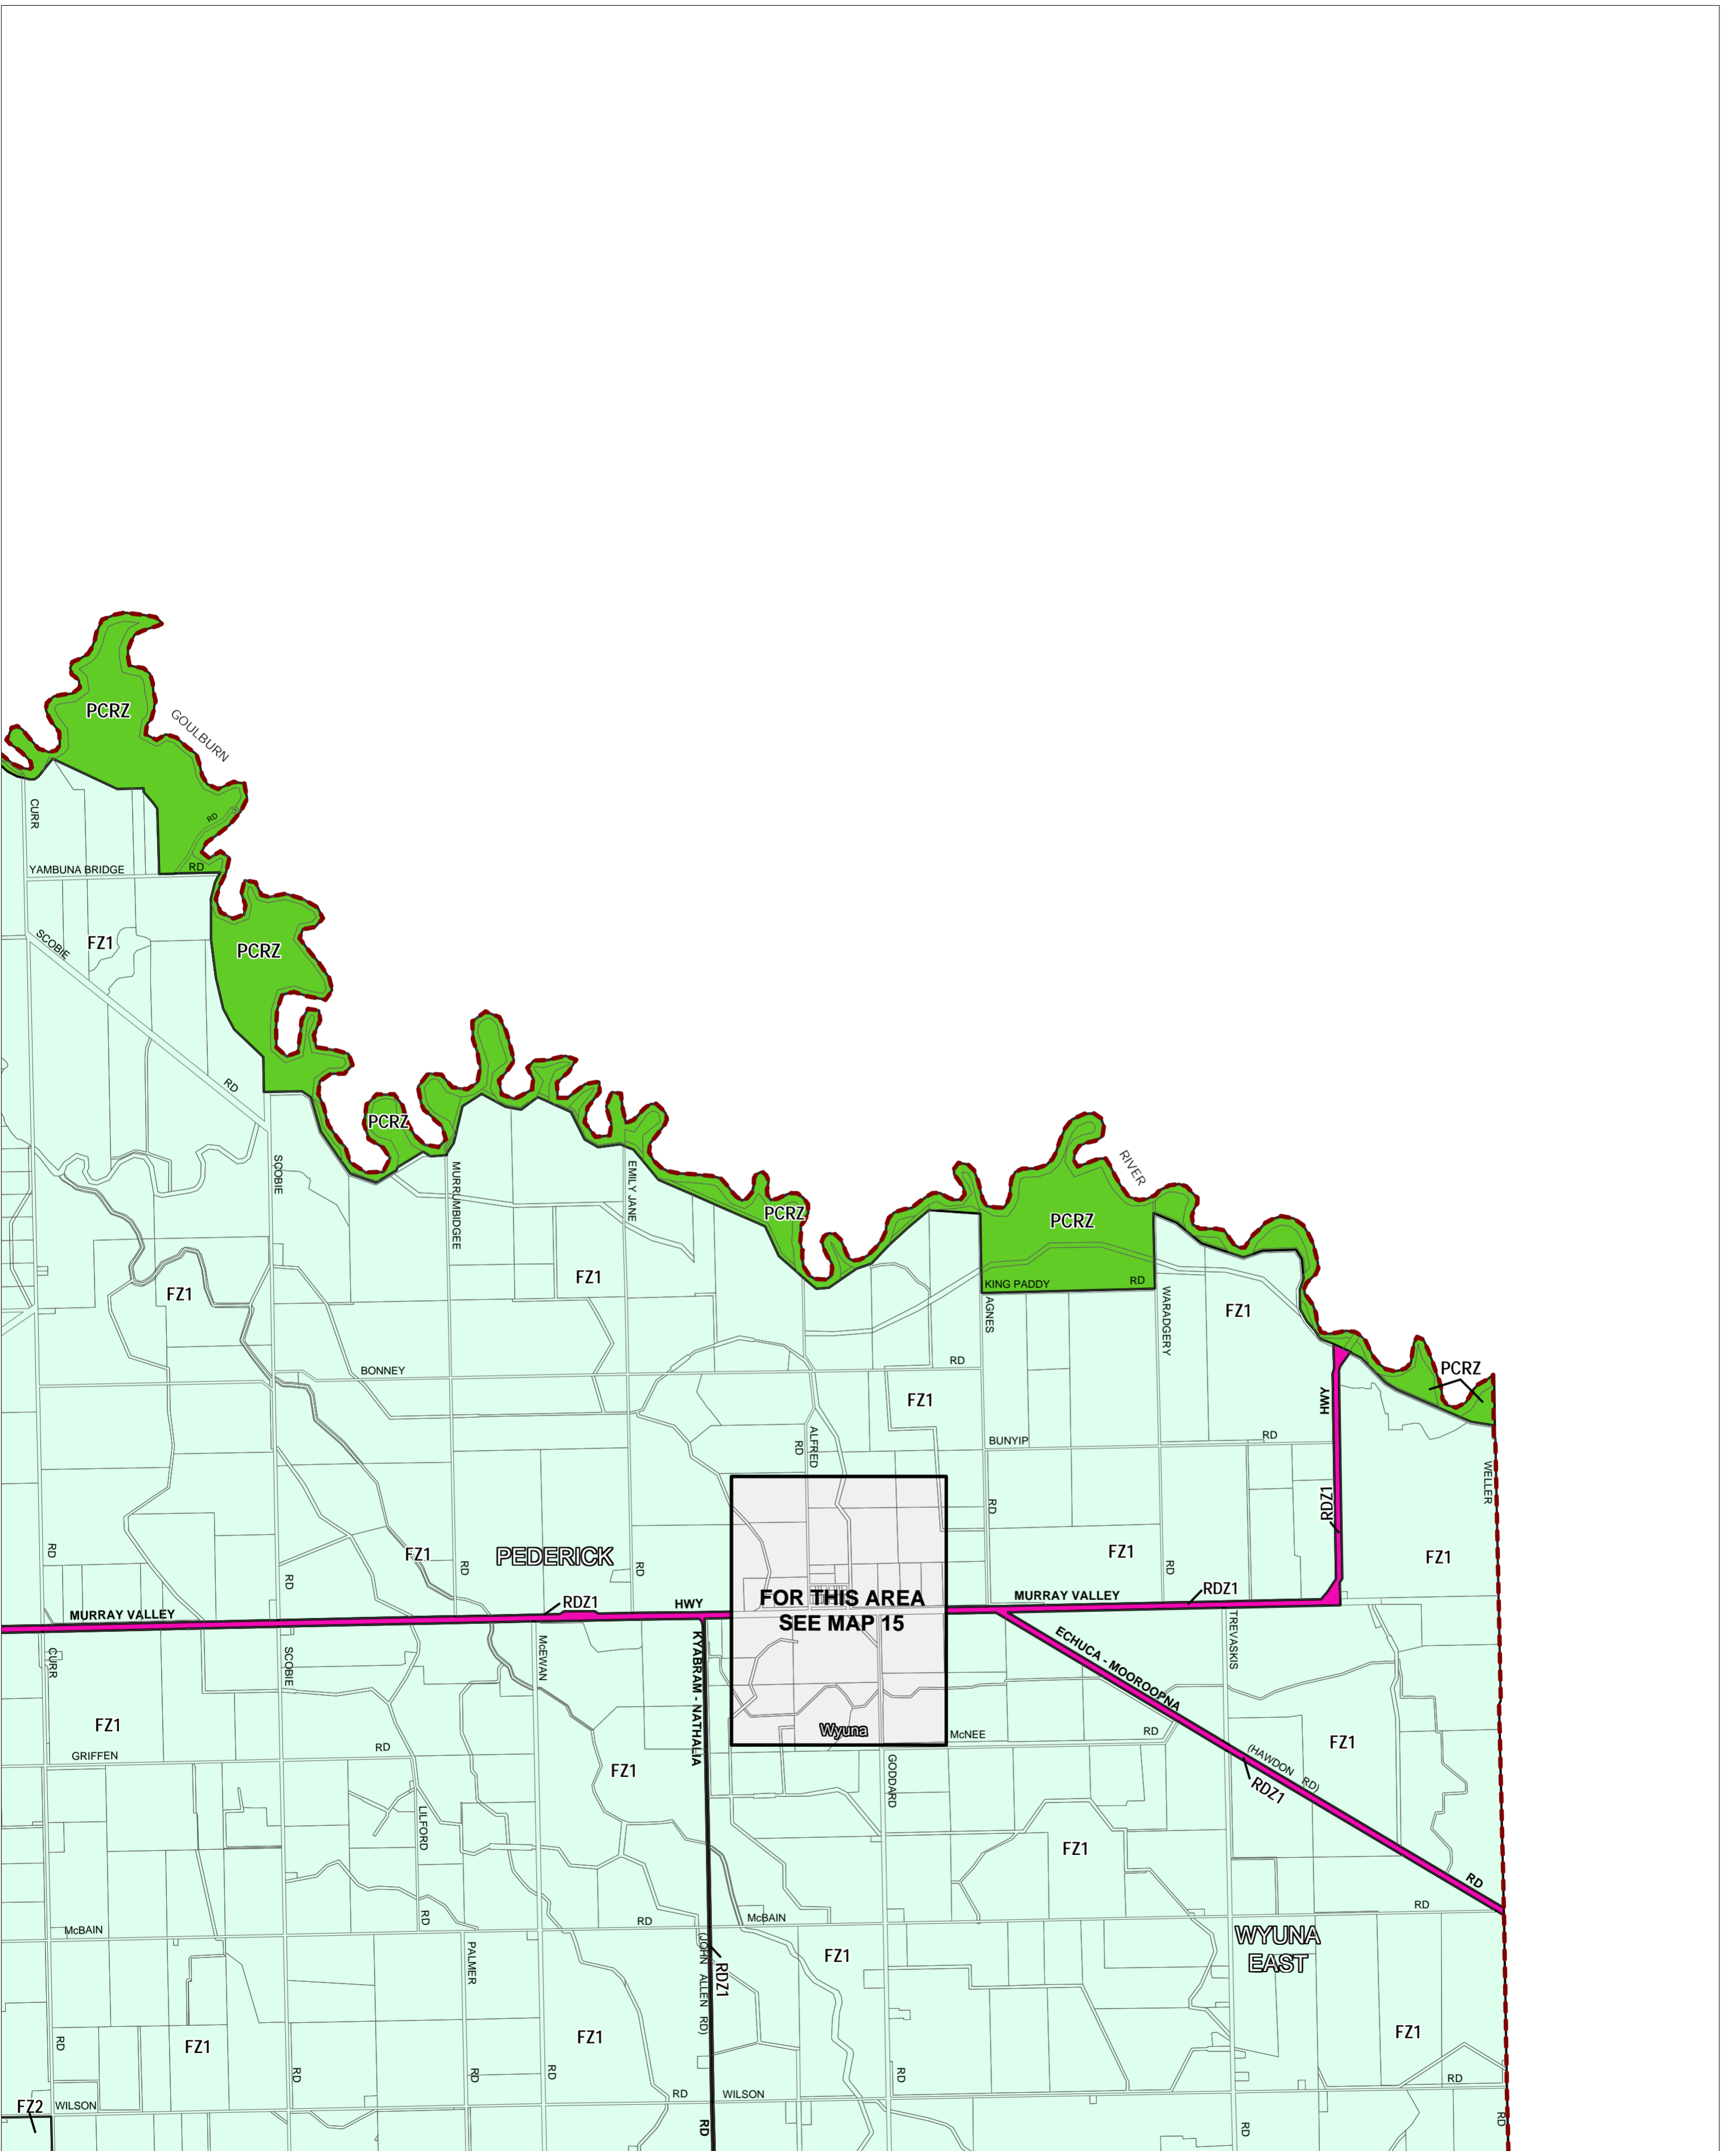

CAMPASPE PLANNING SCHEME - LOCAL PROVISION

1. **Public Land**
2. Public Conservation And Resource Zone
   - Road Zone - Category 1
3. **Rural**
4. Farming Zone - Schedule 1
   - Farming Zone - Schedule 2

AUSTRALIAN MAP GRID ZONE 55

Printed: 13/9/2013

AMENDMENT C69