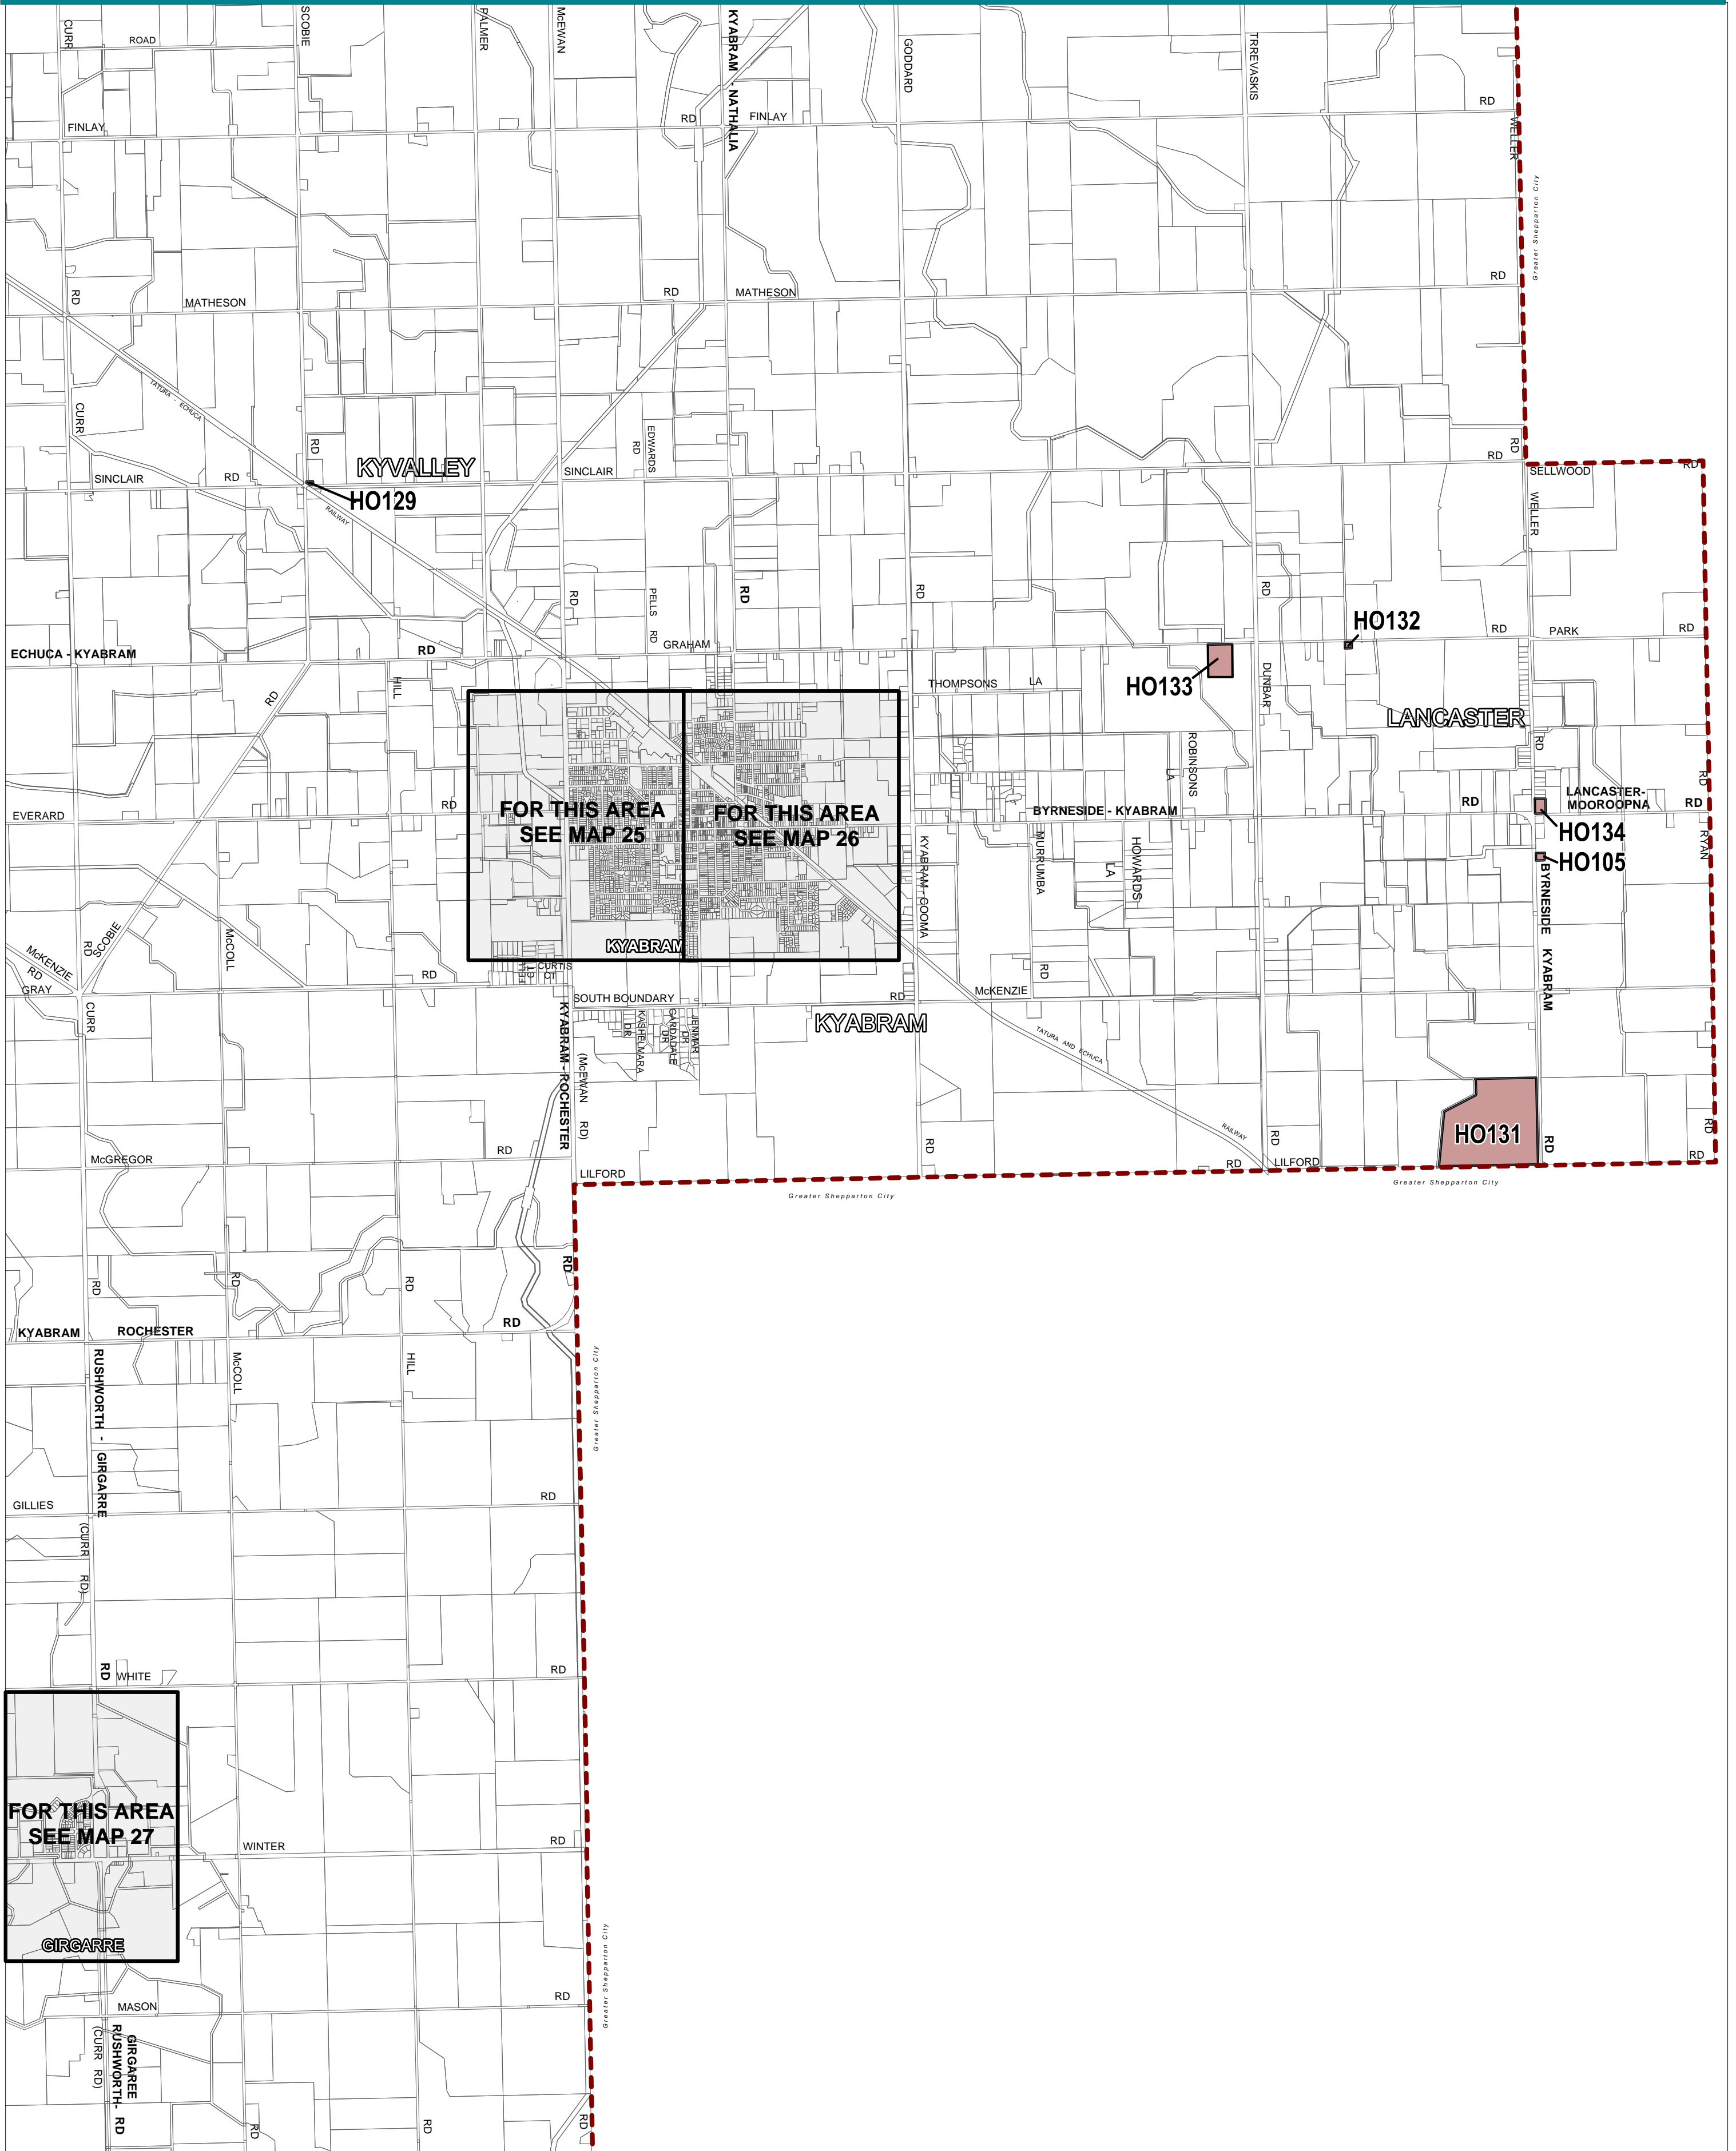

CAMPASPE PLANNING SCHEME - LOCAL PROVISION

Overlays

- Heritage Overlay

AUSTRALIAN MAP GRID ZONE 55

PREPARED BY: Planning Mapping Services

Environment, Land, Water and Planning

Printed: 15/7/2016

AMENDMENT C101